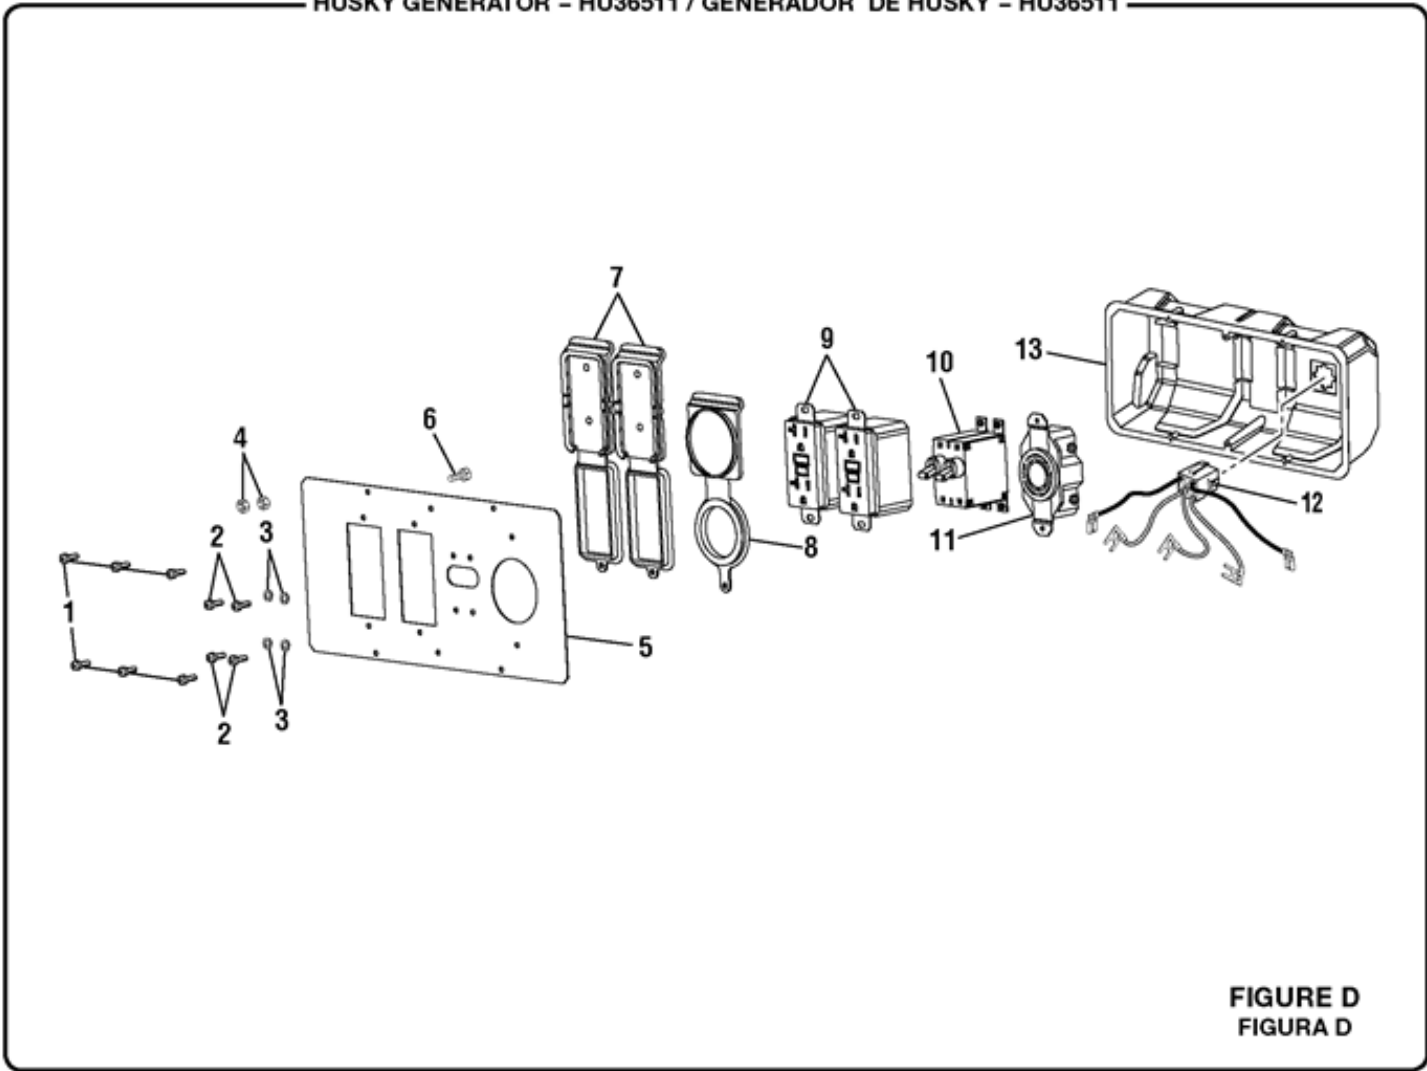

HUSKY GENERATOR - HU36511 / GENERADOR DE HUSKY - HU36511

FIGURE D
FIGURA D

Ref #	Part #	Description	Qty	Context Note	Foot Note
1	660598001	Screw (6-20 x 3/8 in.)	6		
2	660914002	Screw (M3 x 6)	4		
3	638678004	Lock Washer	4		
4	661503011	Hex Nut (1/4-20)	2		
5	638496004	Cover Plate	1		
6	661503011	Screw (1/4-20 x 5/8 in., Hex Hd.)	1		
7	570412002	Outlet Cover (120 Volt)	2		
8	570412001	Outlet Cover (240 Volt)	1		
9	290400003	Duplex Receptacle (120 Volt, GFCI)	1		
10	780350004	Circuit Breaker (15 Amp, 125 Volt, HU36511)	1		
11	290400007	Twist Lock Receptacle (120/240 Volt, 20 Amp)	1		
12	290514001	Connector w/Leads	1		
13	519707001	Rear Control Panel	1		

Ref #	Part #	Description	Qty	Context Note	Foot Note
1	310222003	Carrier Assembly	1		
2		Engine (Subaru OHC)	1	Note A: Techtronic Industries North America, Inc., will not provide engines as replacement parts. Engines are covered through the engine manufacturer's warranty. Consult the accompanying engine manual or contact our service department for assistance.	
3	570356001	Isolator	2		
4	660599002	Bolt (5/16-24 x 5/8 in.)	2		
5	660591004	Bolt (5/16-18 x 2-1/4 in., Hex Hd.)	1		
6	290403003	Control Panel (HU3650, See Fig. C)	1		
	290403014	Control Panel (HU36511, See Fig. C)	1		
7	940513005	Ground Label	1		
8	678655001	Cord Retainer	2		
9	678457003	Lock Nut (3/8-16)	2		
10	638386003	Washer (3/8 in.)	4		
11	310223002	Wheel	2		
12	678672002	Spacer (3/8 in. ID)	2		
13	661558002	Bolt (3/8-16 x 4-1/4 in.)	2		
14	678259003	Lock Nut (5/16-18)	4		
15	519712001	End Cap	2		
16	660591006	Bolt (5/16-18 x 1-1/2 in.)	6		
17	570355001	Rubber Foot	2		