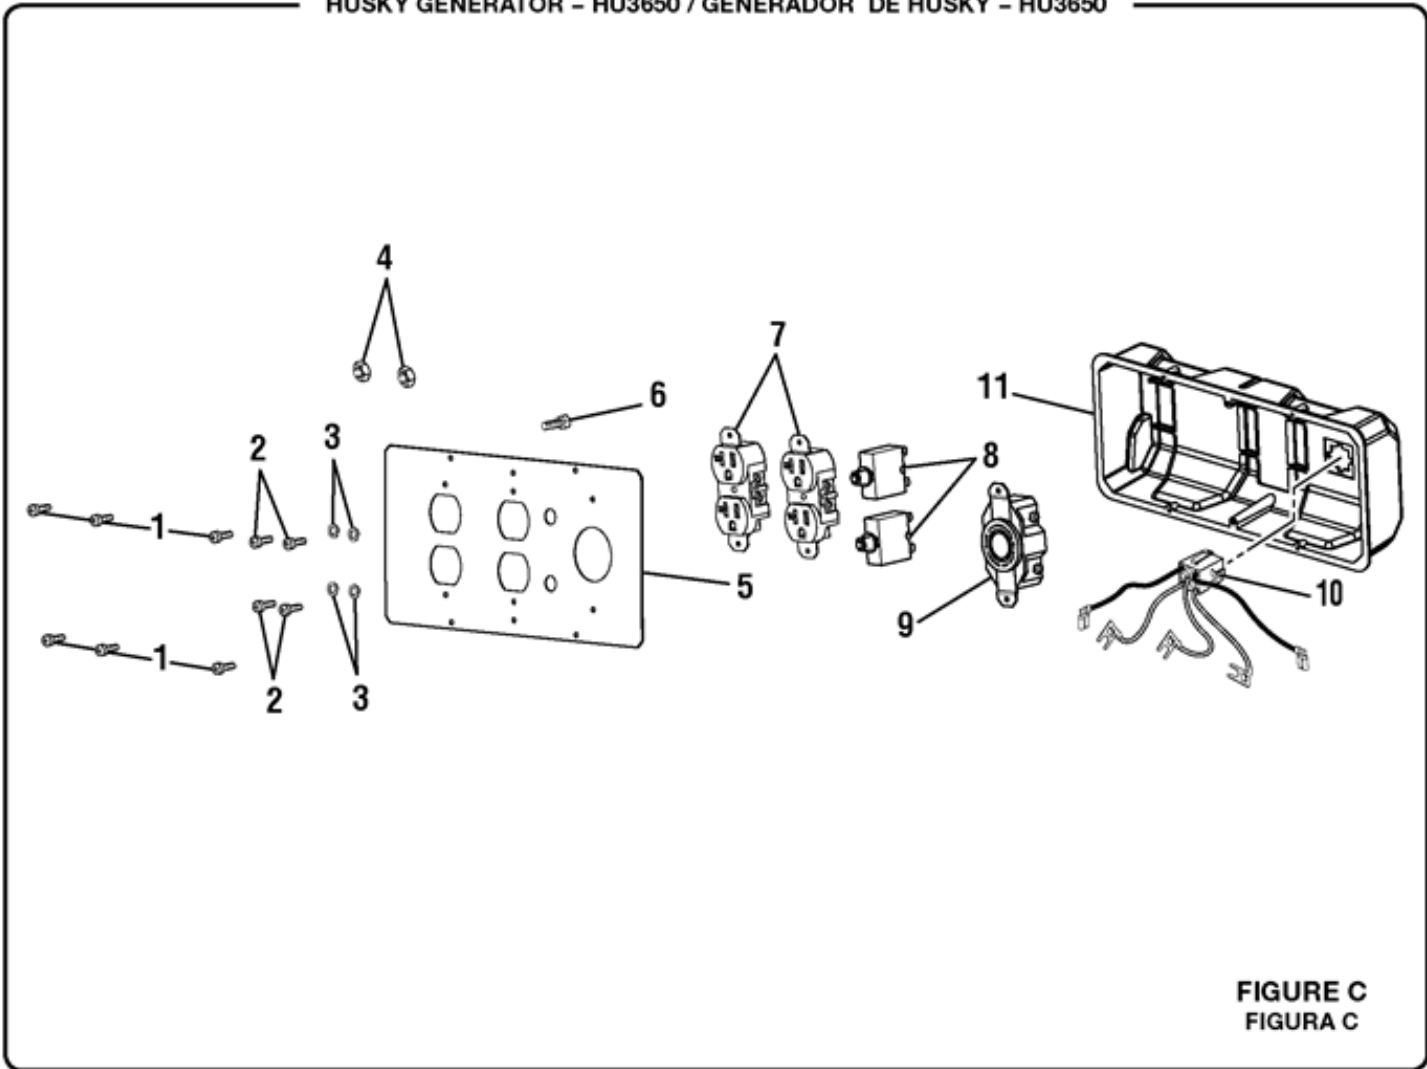

Ref #	Part #	Description	Qty	Context Note	Foot Note
1	678408005	Fuel Line Clamp	2		
2	570358033	Fuel Line	1		
3	519711001	Fuel Shut Off Valve	1		
4	310225001	Bushing w/Insert	4		
5	310711061	Fuel Tank (HU3650)	1		
5	310711027	Fuel Tank (HU36511)	1		
6	519710001	Strainer Basket	1		
7	638711001	Check Valve Bushing (HU36511)	1		
8	638710001	Check Valve (HU36511)	1		
9	519709001	Fuel Cap (HU3650)	1		
	310733001	Fuel Cap (HU36511)	1		
	120306001	Block Off Kit	1	Not Shown	

HUSKY GENERATOR - HU3650 / GENERADOR DE HUSKY - HU3650

FIGURE C
FIGURA C

Ref #	Part #	Description	Qty	Context Note	Foot Note
1	660598001	Screw (6-20 x 3/8 in.)	6		
2	660914002	Screw (M3 x 6)	4		
3	638678004	Lock Washer	4		
4	661503011	Hex Nut (1/4-20)	2		
5	638700001	Cover Plate	1		
6	661503011	Screw (1/4-20 x 5/8 in., Hex Hd.)	1		
7	290400001	Duplex Receptacle (120 Volt)	1		
8	780350003	Circuit Breaker (15 Amp, 125 Volt, HU3650)	2		
9	290400007	Twist Lock Receptacle (120/240 Volt, 20 Amp)	1		
10	290514001	Connector w/Leads	1		
11	519707001	Rear Control Panel	1		

Ref #	Part #	Description	Qty	Context Note	Foot Note
1	310222003	Carrier Assembly	1		
2		Engine (Subaru OHC)	1	Note A: Techtronic Industries North America, Inc., will not provide engines as replacement parts. Engines are covered through the engine manufacturer's warranty. Consult the accompanying engine manual or contact our service department for assistance.	
3	570356001	Isolator	2		
4	660599002	Bolt (5/16-24 x 5/8 in.)	2		
5	660591004	Bolt (5/16-18 x 2-1/4 in., Hex Hd.)	1		
6	290403003	Control Panel (HU3650, See Fig. C)	1		
	290403014	Control Panel (HU36511, See Fig. C)	1		
7	940513005	Ground Label	1		
8	678655001	Cord Retainer	2		
9	678457003	Lock Nut (3/8-16)	2		
10	638386003	Washer (3/8 in.)	4		
11	310223002	Wheel	2		
12	678672002	Spacer (3/8 in. ID)	2		
13	661558002	Bolt (3/8-16 x 4-1/4 in.)	2		
14	678259003	Lock Nut (5/16-18)	4		
15	519712001	End Cap	2		
16	660591006	Bolt (5/16-18 x 1-1/2 in.)	6		
17	570355001	Rubber Foot	2		