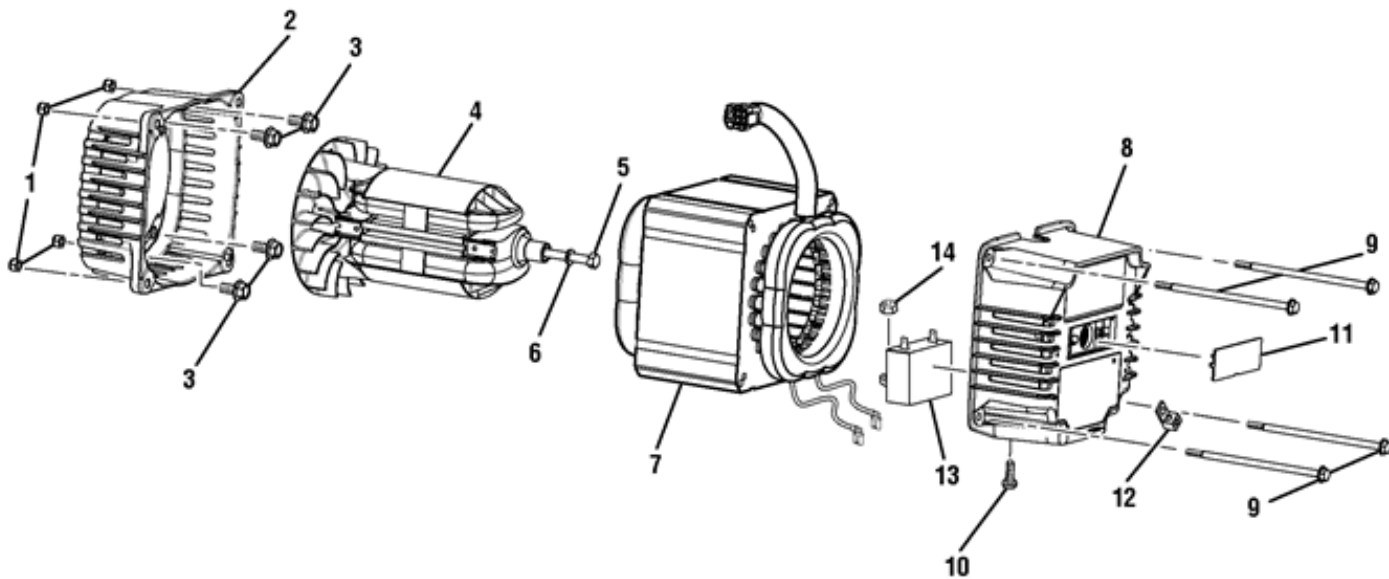

HUSKY GENERATOR - HU3650, HU36511 / GENERADOR DE HUSKY - HU3650, HU36511

FIGURE A
FIGURA A

Ref #	Part #	Description	Qty	Context Note	Foot Note
1	678016006	Lock Nut (1/4-20)	4		
2	640331004	Engine Adapter	1		
3	660599002	Bolt (5/16-24 x 5/8 in.)	4		
4	310771005	Rotator	1		
5	660599003	Bolt (5/16-24 x 7-3/4 in., Hex Hd.)	1		
6	638678002	Lock Washer (5/16 in.)	1		
7	310227005	Stator	1		
8	310410001	End Bell	1		
9	661302001	Bolt (1/4-20 x 5-1/2 in. Hex Hd.)	4		
10	660976002	Bolt (M5 x 16 mm, Pan Hd.)	1		
11	519785001	Brush Cover	1		
12	638703001	Ground Lug	1		
13	0065134	Capacitor	1		
14	678390001	Hex Nut (M5)	1		

Ref #	Part #	Description	Qty	Context Note	Foot Note
1	678408005	Fuel Line Clamp	2		
2	570358033	Fuel Line	1		
3	519711001	Fuel Shut Off Valve	1		
4	310225001	Bushing w/Insert	4		
5	310711061	Fuel Tank (HU3650)	1		
5	310711027	Fuel Tank (HU36511)	1		
6	519710001	Strainer Basket	1		
7	638711001	Check Valve Bushing (HU36511)	1		
8	638710001	Check Valve (HU36511)	1		
9	519709001	Fuel Cap (HU3650)	1		
	310733001	Fuel Cap (HU36511)	1		
	120306001	Block Off Kit	1	Not Shown	

HUSKY GENERATOR - HU3650 / GENERADOR DE HUSKY - HU3650

FIGURE C
FIGURA C

Ref #	Part #	Description	Qty	Context Note	Foot Note
1	660598001	Screw (6-20 x 3/8 in.)	6		
2	660914002	Screw (M3 x 6)	4		
3	638678004	Lock Washer	4		
4	661503011	Hex Nut (1/4-20)	2		
5	638700001	Cover Plate	1		
6	661503011	Screw (1/4-20 x 5/8 in., Hex Hd.)	1		
7	290400001	Duplex Receptacle (120 Volt)	1		
8	780350003	Circuit Breaker (15 Amp, 125 Volt, HU3650)	2		
9	290400007	Twist Lock Receptacle (120/240 Volt, 20 Amp)	1		
10	290514001	Connector w/Leads	1		
11	519707001	Rear Control Panel	1		