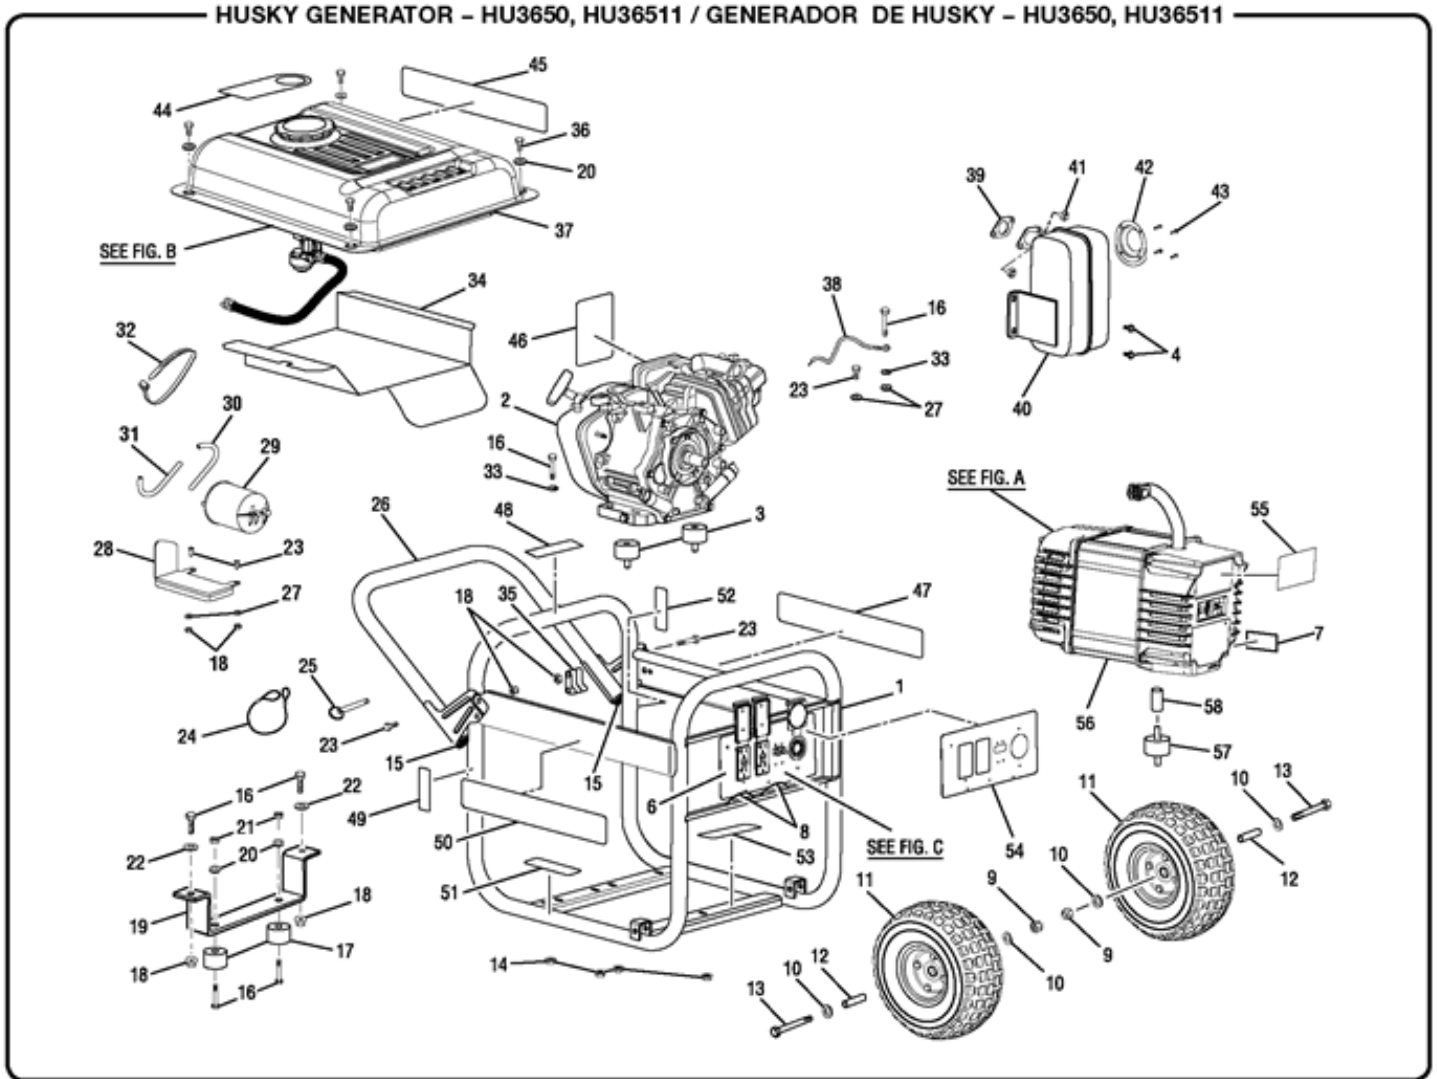

HUSKY GENERATOR - HU36511 / GENERADOR DE HUSKY - HU36511

FIGURE D
FIGURA D

Ref #	Part #	Description	Qty	Context Note	Foot Note
1	660598001	Screw (6-20 x 3/8 in.)	6		
2	660914002	Screw (M3 x 6)	4		
3	638678004	Lock Washer	4		
4	661503011	Hex Nut (1/4-20)	2		
5	638496004	Cover Plate	1		
6	661503011	Screw (1/4-20 x 5/8 in., Hex Hd.)	1		
7	570412002	Outlet Cover (120 Volt)	2		
8	570412001	Outlet Cover (240 Volt)	1		
9	290400003	Duplex Receptacle (120 Volt, GFCI)	1		
10	780350004	Circuit Breaker (15 Amp, 125 Volt, HU36511)	1		
11	290400007	Twist Lock Receptacle (120/240 Volt, 20 Amp)	1		
12	290514001	Connector w/Leads	1		
13	519707001	Rear Control Panel	1		

Ref #	Part #	Description	Qty	Context Note	Foot Note
1	310222003	Carrier Assembly	1		
2		Engine (Subaru OHC)	1	Note A: Techtronic Industries North America, Inc., will not provide engines as replacement parts. Engines are covered through the engine manufacturer's warranty. Consult the accompanying engine manual or contact our service department for assistance.	
3	570356001	Isolator	2		
4	660599002	Bolt (5/16-24 x 5/8 in.)	2		
5	660591004	Bolt (5/16-18 x 2-1/4 in., Hex Hd.)	1		
6	290403003	Control Panel (HU3650, See Fig. C)	1		
	290403014	Control Panel (HU36511, See Fig. C)	1		
7	940513005	Ground Label	1		
8	678655001	Cord Retainer	2		
9	678457003	Lock Nut (3/8-16)	2		
10	638386003	Washer (3/8 in.)	4		
11	310223002	Wheel	2		
12	678672002	Spacer (3/8 in. ID)	2		
13	661558002	Bolt (3/8-16 x 4-1/4 in.)	2		
14	678259003	Lock Nut (5/16-18)	4		
15	519712001	End Cap	2		
16	660591006	Bolt (5/16-18 x 1-1/2 in.)	6		
17	570355001	Rubber Foot	2		