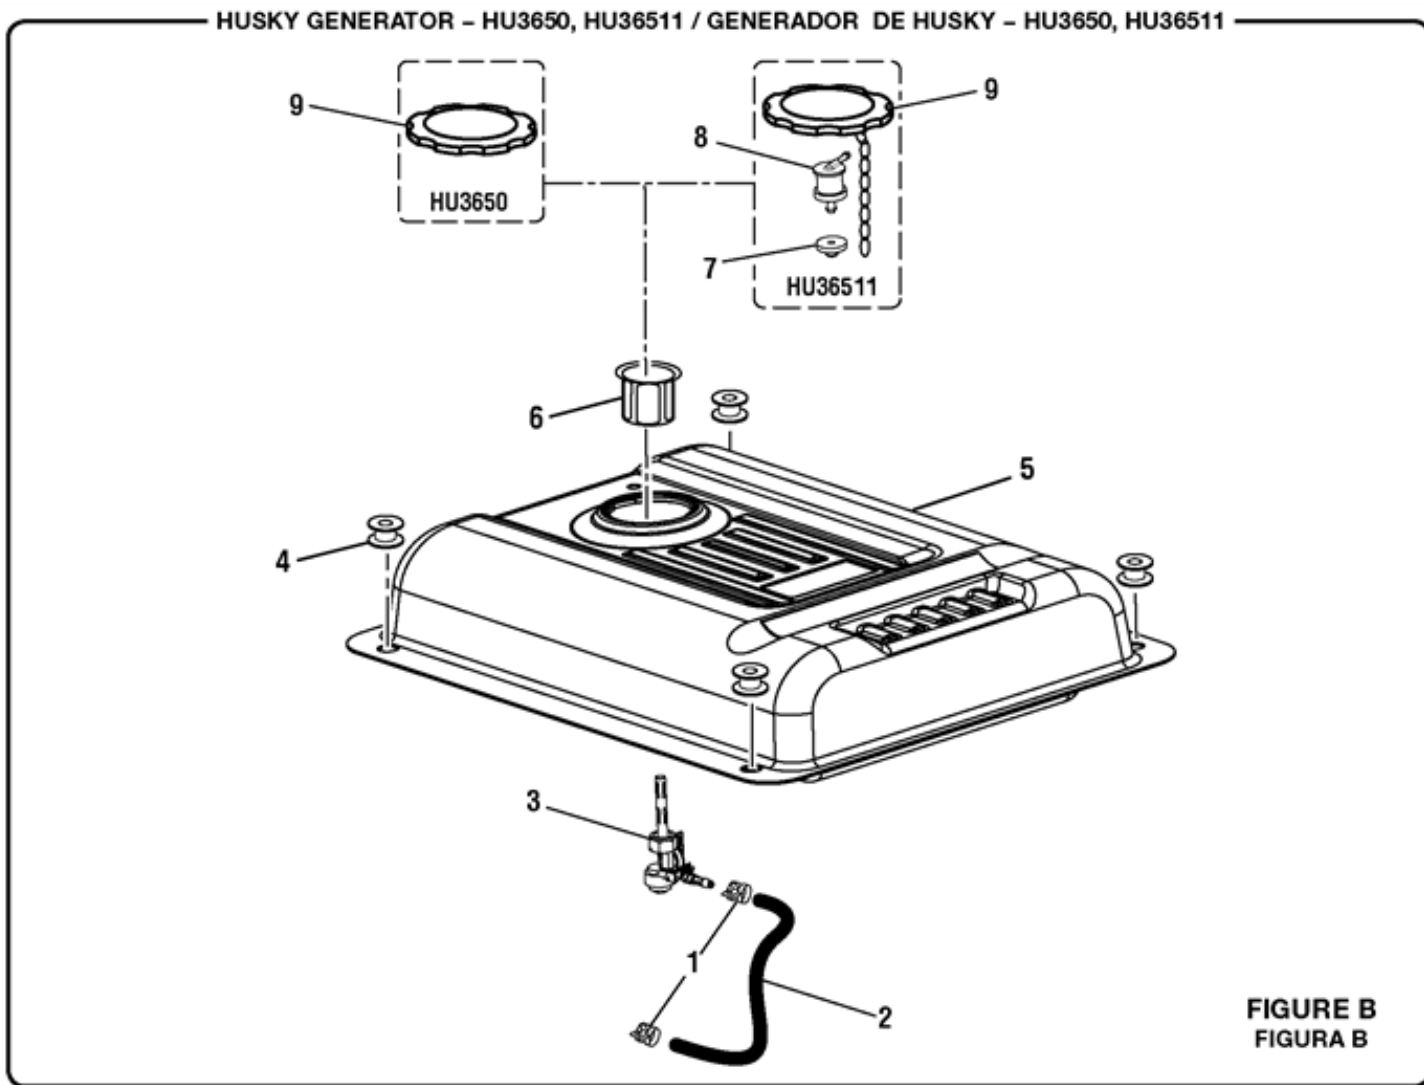

HUSKY GENERATOR - HU3650, HU36511 / GENERADOR DE HUSKY - HU3650, HU36511

FIGURE A
FIGURA A

Ref #	Part #	Description	Qty	Context Note	Foot Note
1	678016006	Lock Nut (1/4-20)	4		
2	640331004	Engine Adapter	1		
3	660599002	Bolt (5/16-24 x 5/8 in.)	4		
4	310771005	Rotator	1		
5	660599003	Bolt (5/16-24 x 7-3/4 in., Hex Hd.)	1		
6	638678002	Lock Washer (5/16 in.)	1		
7	310227005	Stator	1		
8	310410001	End Bell	1		
9	661302001	Bolt (1/4-20 x 5-1/2 in. Hex Hd.)	4		
10	660976002	Bolt (M5 x 16 mm, Pan Hd.)	1		
11	519785001	Brush Cover	1		
12	638703001	Ground Lug	1		
13	0065134	Capacitor	1		
14	678390001	Hex Nut (M5)	1		

Ref #	Part #	Description	Qty	Context Note	Foot Note
1	678408005	Fuel Line Clamp	2		
2	570358033	Fuel Line	1		
3	519711001	Fuel Shut Off Valve	1		
4	310225001	Bushing w/Insert	4		
5	310711061	Fuel Tank (HU3650)	1		
5	310711027	Fuel Tank (HU36511)	1		
6	519710001	Strainer Basket	1		
7	638711001	Check Valve Bushing (HU36511)	1		
8	638710001	Check Valve (HU36511)	1		
9	519709001	Fuel Cap (HU3650)	1		
	310733001	Fuel Cap (HU36511)	1		
	120306001	Block Off Kit	1	Not Shown	

HUSKY GENERATOR - HU3650 / GENERADOR DE HUSKY - HU3650

FIGURE C
FIGURA C

Ref #	Part #	Description	Qty	Context Note	Foot Note
1	660598001	Screw (6-20 x 3/8 in.)	6		
2	660914002	Screw (M3 x 6)	4		
3	638678004	Lock Washer	4		
4	661503011	Hex Nut (1/4-20)	2		
5	638700001	Cover Plate	1		
6	661503011	Screw (1/4-20 x 5/8 in., Hex Hd.)	1		
7	290400001	Duplex Receptacle (120 Volt)	1		
8	780350003	Circuit Breaker (15 Amp, 125 Volt, HU3650)	2		
9	290400007	Twist Lock Receptacle (120/240 Volt, 20 Amp)	1		
10	290514001	Connector w/Leads	1		
11	519707001	Rear Control Panel	1		