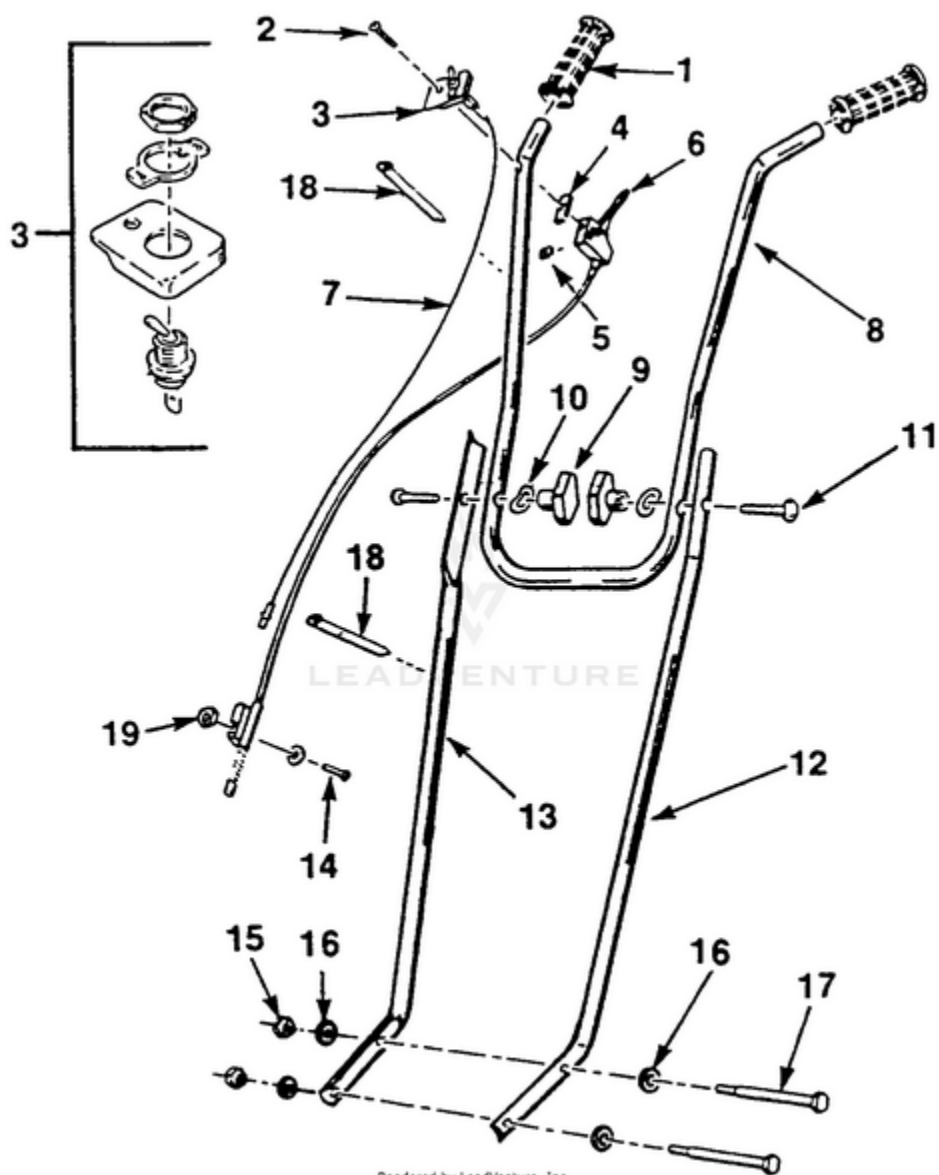

HTC12 Hedge Trimmer UT-22089-C - Handles and Controls

Rendered by LeadVenture, Inc.

Ref #	Part #	Description	Qty	Context	Note
1	0107568	GRIP- Handlebar	2		
2	0107559	SCREW- Set (#10-24 x 1 3/8")	1		
3	0107515	SWITCH ASSEMBLY-w/Mounting Plate	1		
4	0107560	ISOLATOR- Trigger	1		
5	0107561	NUT- Throttle/Switch Assy.	1		
6	0107540	THROTTLE CABLE ASSEMBLY w/Throttle Trigger	1		
7	A03649	GROUND WIRE ASSEMBLY	1		
8	0107519	HANDLEBAR- Upper	1		
9	0107564	KNOB- Plastic Handlebar (5/16")	2		
10	0107562	WASHER- Curved Knob (5/16")	2		
11	0107556	SCREW- Curved Head (5/16-18 x 1 1/2")	2		
12	0107546	HANDLEBAR- Lower (L.H.)	1		
13	0107544	HANDLEBAR- Lower (R.H.)	1		
14	88044	SCREW- Hex hd. (#8-32 x 1")	1		
15	81204	NUT- Flex-lock (1/4-20)	2		
16	0107562	WASHER- Curved (5/16")	4		
17	JA400134	SCREW (1/4-20 x 4 1/2")	2		
18	0107558	TIE STRAP	2		
19	81009	NUT- Hex (8-32)	1