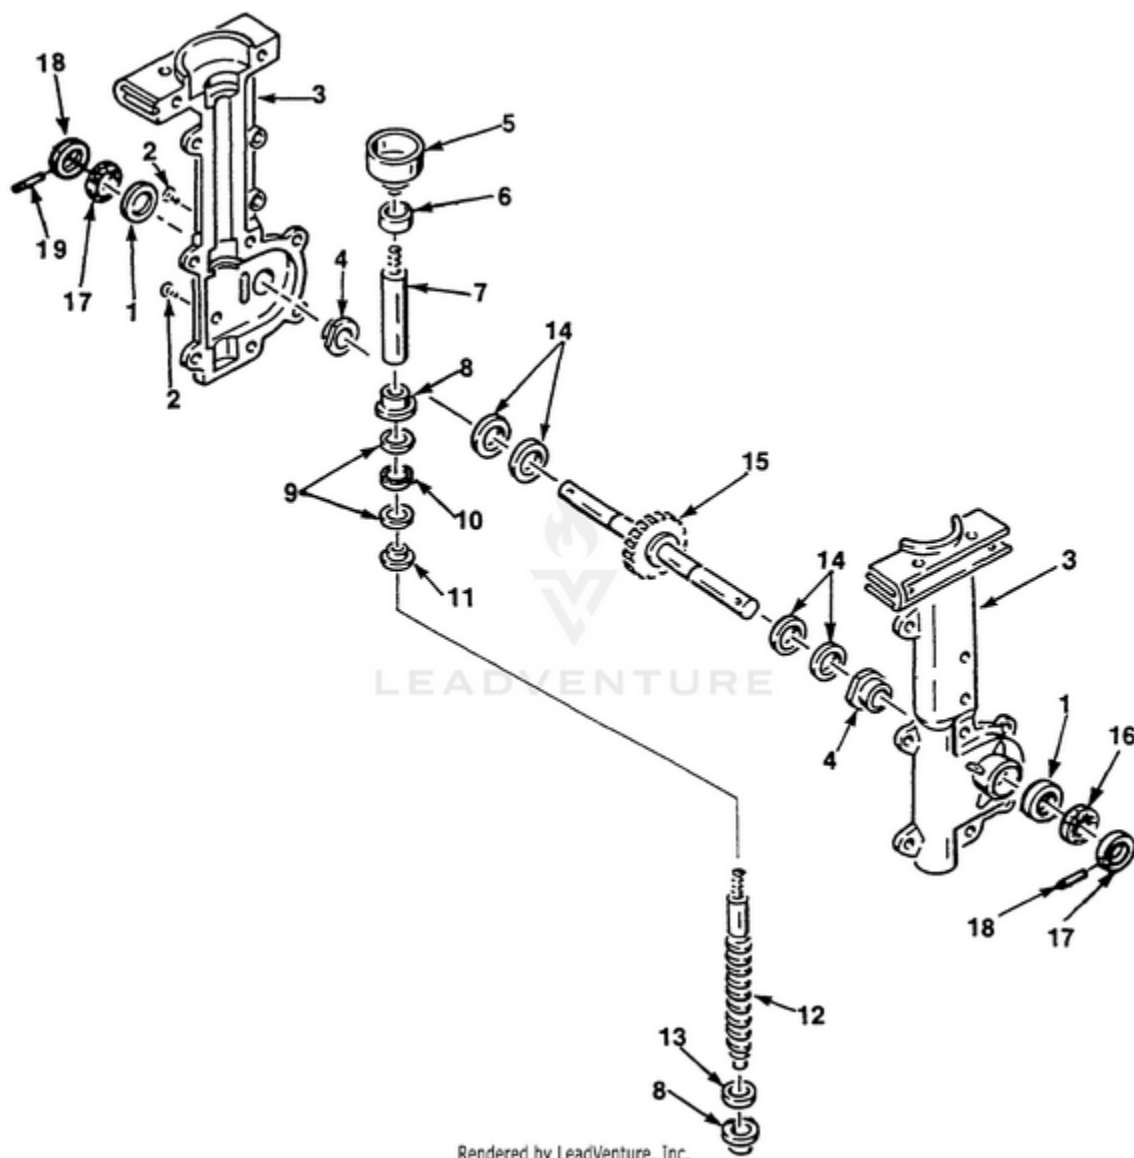

HTC12 Hedge Trimmer UT-22089-C - Transmission

Ref #	Part #	Description	Qty	Context	Note
1	0107585	SEAL- Lip (3/4")	2		
2	0107580	SCREW- Slotted hex hd. (1/4-20 x 1/2")	2		
3	0103102	TRANSMISSION ASSEMBLY	1		
4	0107579	BUSHING- Bronze (3/4" I.D.)	2		
5	0107529	DRUM & HUB (Clutch)	1		
6	0107532	BEARING- Roller	1		
7	0107525	SHAFT- Connecting	1		
8	0107531	BUSHING- Bronze (7/16")	2		
9	0107534	WASHER- Thrust hardened	2		
10	0107535	BEARING- Needle (thrust)	1		
11	0107550	WASHER- Adaptor	1		
12	0107526	SHAFT- Worm (3/4 x 7/16-16) (16P)	1		
13	0107536	WASHER- Thrust (3/4 x 7/16")	1		
14	0107578	WASHER- Thrust (16 x 3/4 x 1 1/2")	4		
15	0107524	SHAFT- Tine, w/Worm Wheel	1		
16	0107583	WASHER- Felt seal (1/8 x 3/4 x 1 1/4")	2		
17	0107551	DIRT CAP	2		
18	0107552	SCREW- Set (#10-32 x 1/4") Metal Dirt Cap	2		
19		UNKNOWN