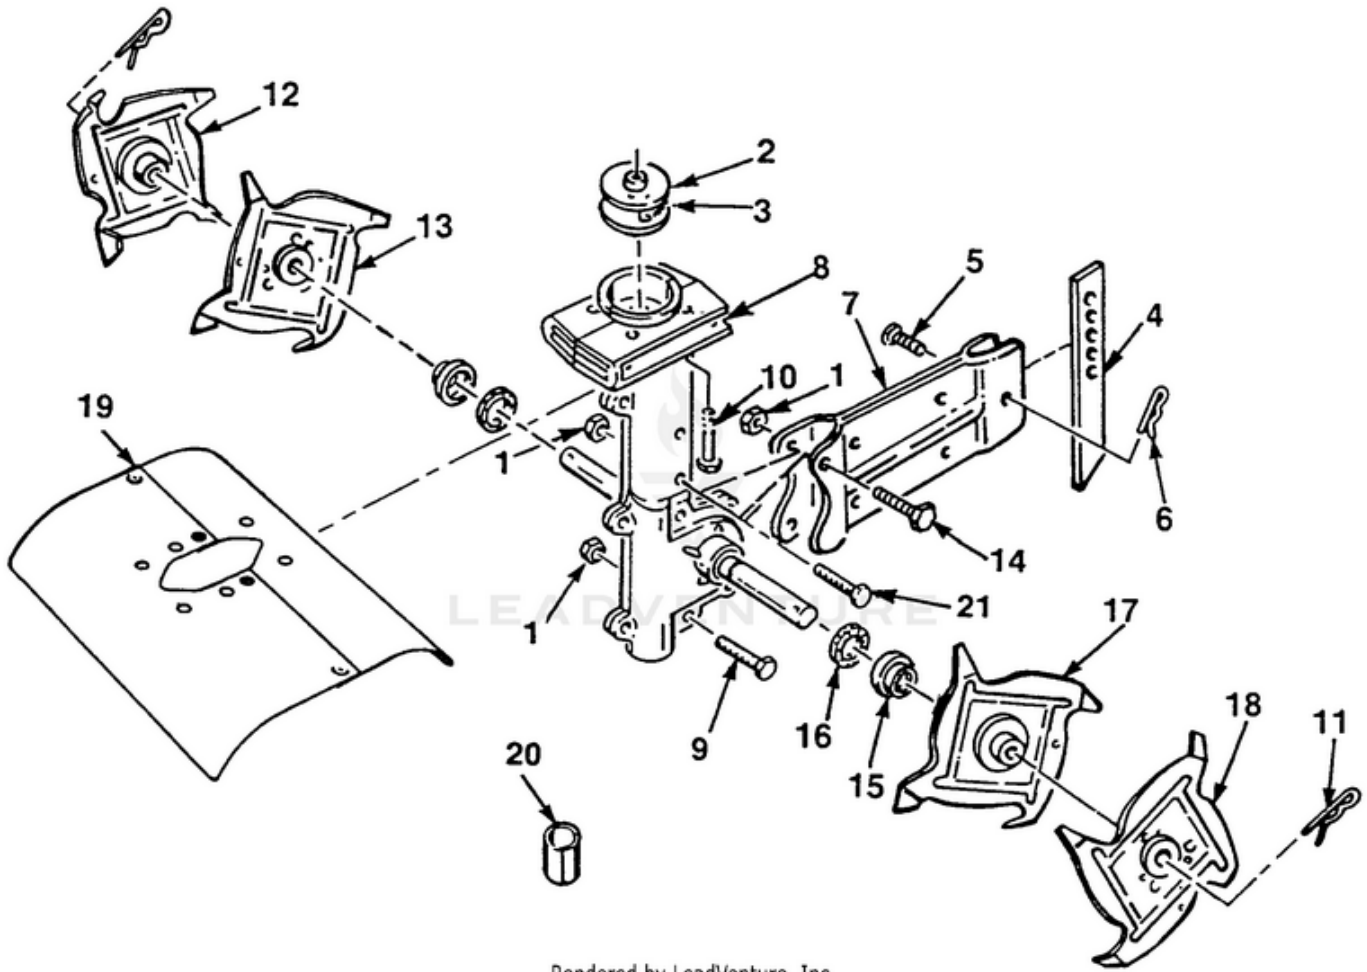

HTC12 Hedge Trimmer UT-22089-C - Tiller

Rendered by LeadVenture, Inc.

Ref #	Part #	Description	Qty	Context Note
1	81204	NUT- (1/4-20)	9	
2	0107539	CLUTCH	1	
3	0107553	SPRING- Clutch	2	
4	0107520	DRAG STAKE	1	
5	JA461451	PIN- Clevis (5/16 x 7/8")	1	
6	0107566	HAIRPIN	1	
7	0107570	DRAG STAKE BRACKET ASSEMBLY	1	
8	0103102	TRANSMISSION ASSEMBLY	1	
9	80052	SCREW- Hex hd. (1/4-20 x 3/4")	5	
10	88058	SCREW- Hex washer (10-24 x 2 1/2")	4	
11	0107590	HAIRPIN- Cotter (3/4")	2	
12	0107505	TINE AND HUB (R.H.) Outboard (D)	1	
13	0107509	TINE AND HUB (R.H.) Inboard (C)	1	
14	82496	SCREW- (1/4-20 x 1")	2	
15	0107551	DIRT CAP- Black Plastic	2	
16	0107583	WASHER- Felt (1/8 x 3/4 x 1 1/2")	2	
17	0107513	TINE AND HUB (L.H.) Inboard (B)	1	
18	0107512	TINE AND HUB (L.H.) Outboard (A)	1	
19	0103101	SHIELD ASSEMBLY	1	
20	0107548	TINE SPACERS	2	
21	80388	SCREW- Hex hd. (1/4-20 x 1 1/4")	2