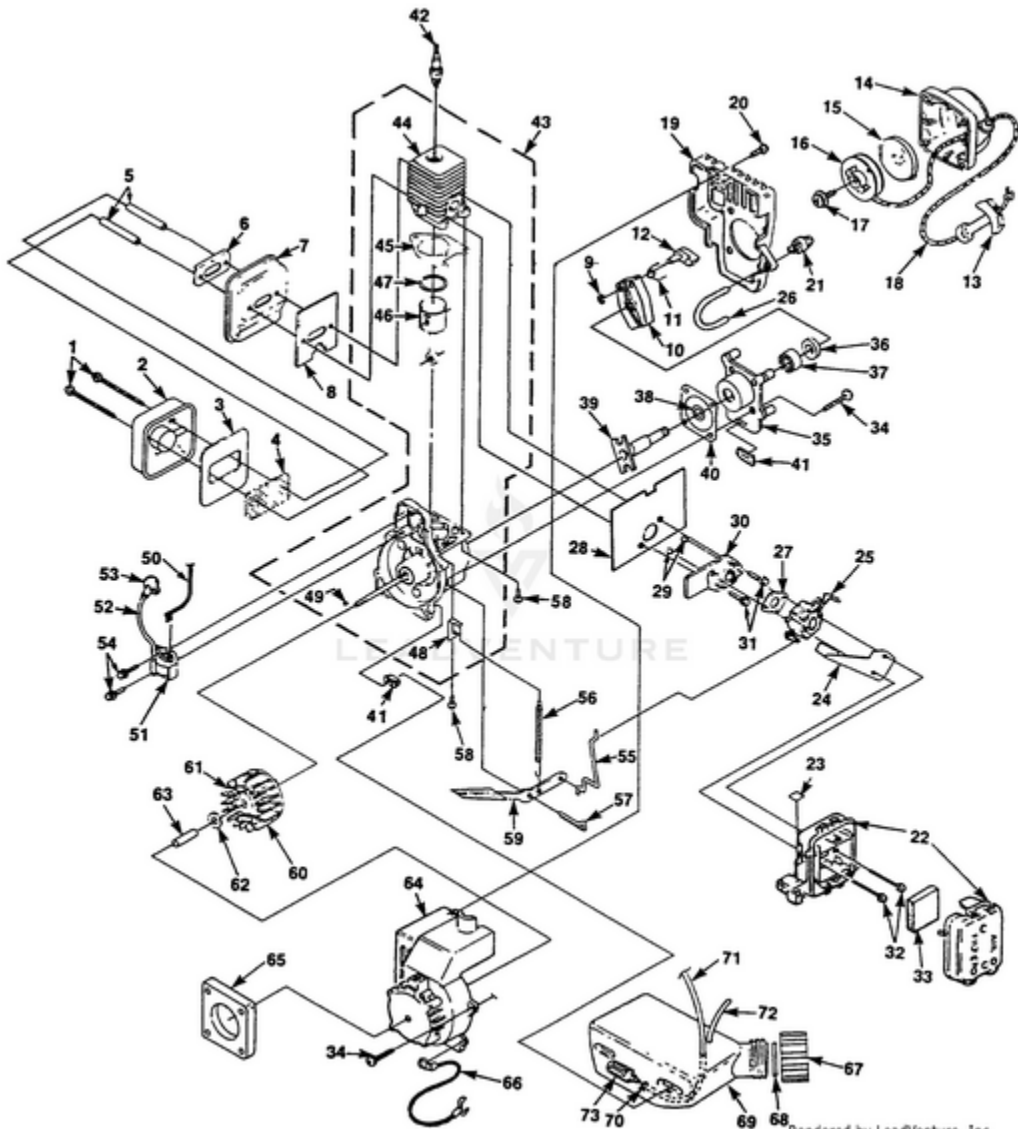

HTC12 Hedge Trimmer UT-22089-C - Engine

Rendered by LeadVenture, Inc.

Ref #	Part #	Description	Qty	Context Note
1	88060	SCREW- Sems hex hd. (10-24 x 2 1/2")	2	
2	A04312	COVER- Muffler	1	
3	98782	BAFFLE- Muffler	1	
4	98784A	SCREEN- Spark	1	
5	98860A	SPACER- Muffler	2	
6	98783	PLATE- Reinforcing	1	
7	A01323	BODY- Muffler	1	
8	98786B	GASKET- Muffler	1	
9	0401808	RING- Retaining	1	
10	0401801	CUP- Starter	1	
11	0401803	SPRING	2	
12	0401802	PAWL- Starter	2	
13	0406902	GRIP- Starter	1	
14	0406901	HOUSING- Starter	1	
15	0406906	SPRING- Recoil	1	
16	0406905	PULLEY	1	
17	0406904	SCREW- Set	1	
18	0406903	ROPE- Starter	1	
19	04023	COWLING- Engine	1	
20	82541	SCREW- Truss hd. (#10 x 1/2")	1	
21	01183	BULB- Primer	1	
22	A01440A	AIR FILTER BOX ASSEMBLY	1	Includes Item #23.
23	00772	DECAL- Choke	1	
24	03808	BRACKET- Cable mounting	1	
25	A03739	CARBURETOR	1	
26	0143916	RUBBER TUBING (4")	1	
27	98766A	GASKET- Carburetor	1	
28	01104	GASKET- Heat Dam	1	
29	81208	NUT- Hex lock (10-24)	2	
30	98768	HEAT DAM	1	
31	825491	SCREW- Thd. Forming (10-24 x 1")	2	
32	82542	SCREW- Truss hd.(10-24 x 2 1/4")	2	
33	D98760A	AIR FILTER	1	
34	82538	SCREW- Truss hd. (10-24 x 3/4")	12	
35	A04017	COVER- Crankcase	1	Includes Item Nos. 36-39.
36	98800	SEAL-Shaft	1	
37	00270A	BEARING- Ball	1	
38	03632	SPACER	1	
39	04016	SHAFT- Starter	1	
40	98767A	GASKET- Crank Cover	1	
41	98792	BUMPER- Rubber	3