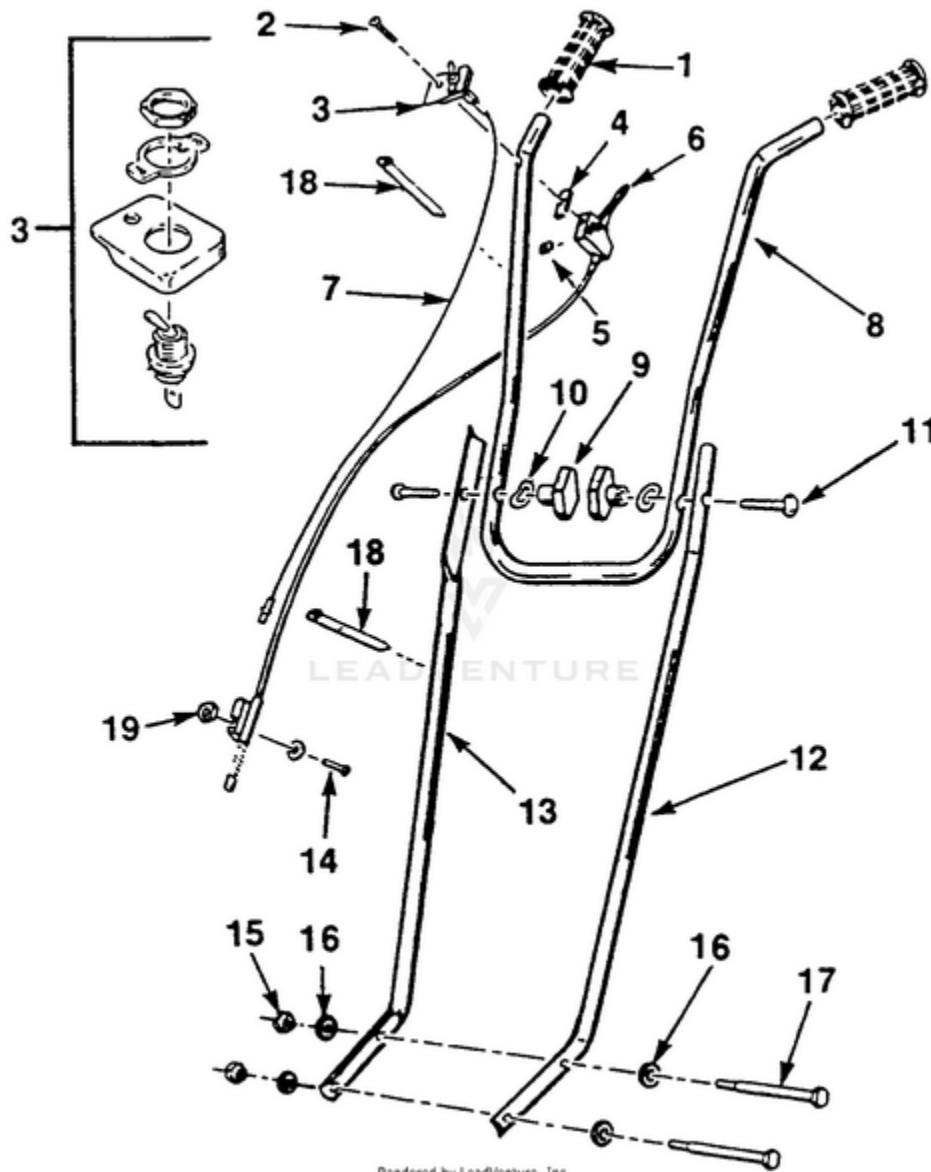

HTC12 Hedge Trimmer UT-22089-B - Handles and Controls

Rendered by LeadVenture, Inc.

Ref #	Part #	Description	Qty	Context	Note
1	0107568	GRIP- Handlebar	2		
2	0107559	SCREW- Set (#10-24 x 1 3/8")	1		
3	0107515	SWITCH ASSEMBLY-w/Mounting Plate	1		
4	0107560	ISOLATOR- Trigger	1		
5	0107561	NUT- Throttle/Switch Assy.	1		
6	0107540	THROTTLE CABLE ASSEMBLY w/Throttle Trigger	1		
7	A03649	GROUND WIRE ASSEMBLY	1		
8	0107519	HANDLEBAR- Upper	1		
9	0107564	KNOB- Plastic Handlebar (5/16")	2		
10	0107562	WASHER- Curved Knob (5/16")	2		
11	0107556	SCREW- Curved Head (5/16-18 x 1 1/2")	2		
12	0107546	HANDLEBAR- Lower (L.H.)	1		
13	0107544	HANDLEBAR- Lower (R.H.)	1		
14	88044	SCREW- Hex hd. (#8-32 x 1")	1		
15	81204	NUT- Flex-lock (1/4-20)	2		
16	0107562	WASHER- Curved (5/16")	4		
17	JA400134	SCREW (1/4-20 x 4 1/2")	2		
18	0107558	TIE STRAP	2		
19	81009	NUT- Hex (8-32)	1