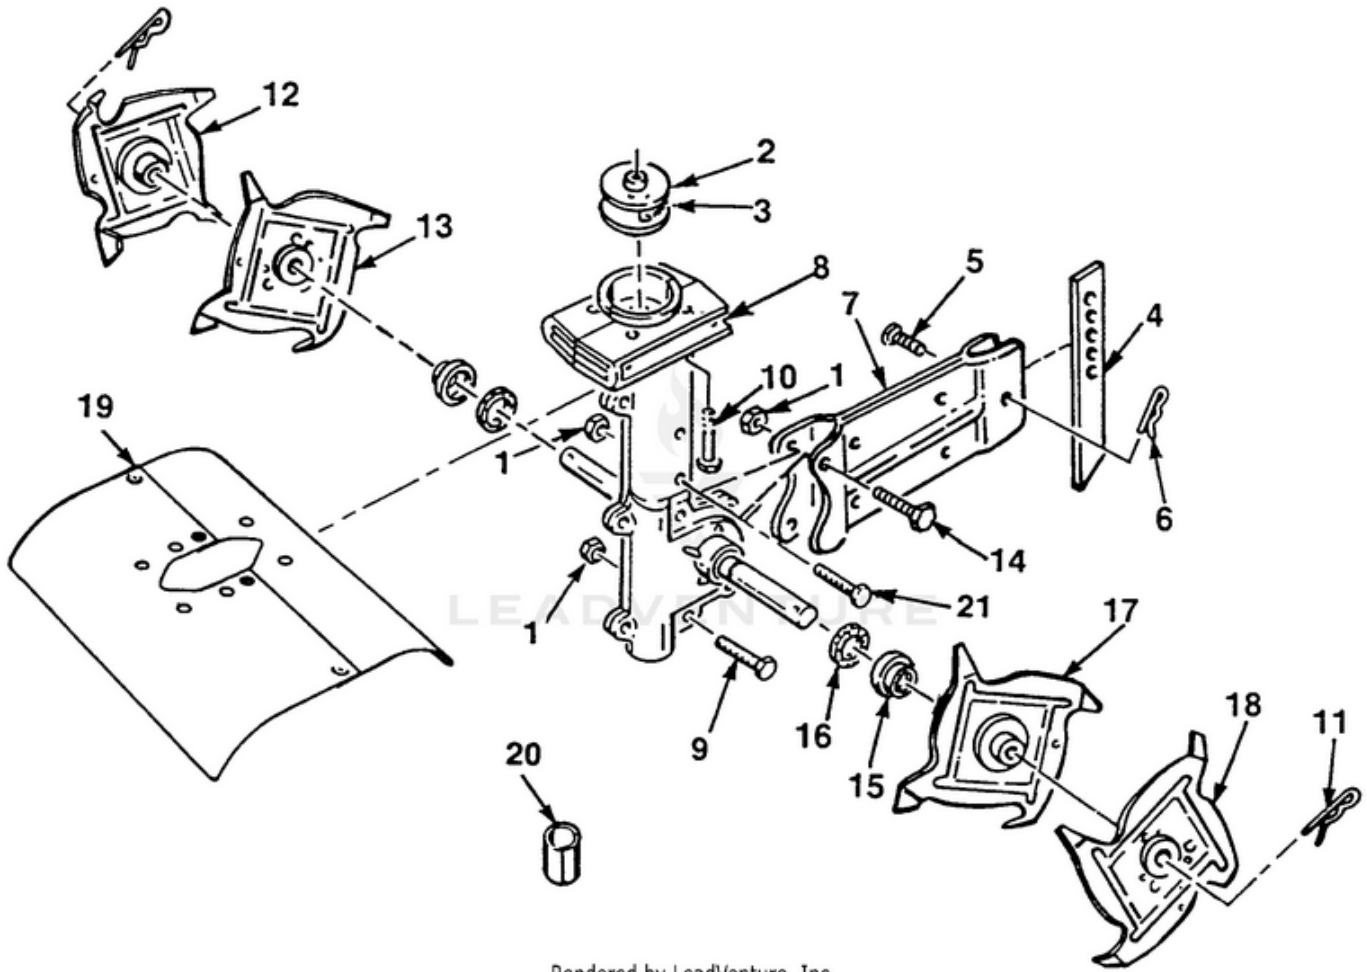

HTC12 Hedge Trimmer UT-22089-B - Tiller

Rendered by LeadVenture, Inc.

Ref #	Part #	Description	Qty	Context Note
1	81204	NUT- (1/4-20)	9	
2	0107539	CLUTCH	1	
3	0107553	SPRING- Clutch	2	
4	0107520	DRAG STAKE	1	
5	JA461451	PIN- Clevis (5/16 x 7/8")	1	
6	0107566	HAIRPIN	1	
7	0107570	DRAG STAKE BRACKET ASSEMBLY	1	
8	0103102	TRANSMISSION ASSEMBLY	1	
9	80052	SCREW- Hex hd. (1/4-20 x 3/4")	5	
10	88058	SCREW- Hex washer (10-24 x 2 1/2")	4	
11	0107590	HAIRPIN- Cotter (3/4")	2	
12	0107505	TINE AND HUB (R.H.) Outboard (D)	1	
13	0107509	TINE AND HUB (R.H.) Inboard (C)	1	
14	82496	SCREW- (1/4-20 x 1")	2	
15	0107551	DIRT CAP- Black Plastic	2	
16	0107583	WASHER- Felt (1/8 x 3/4 x 1 1/2")	2	
17	0107513	TINE AND HUB (L.H.) Inboard (B)	1	
18	0107512	TINE AND HUB (L.H.) Outboard (A)	1	
19	0103101	SHIELD ASSEMBLY	1	
20	0107548	TINE SPACERS	2	
21	80388	SCREW- Hex hd. (1/4-20 x 1 1/4")	2