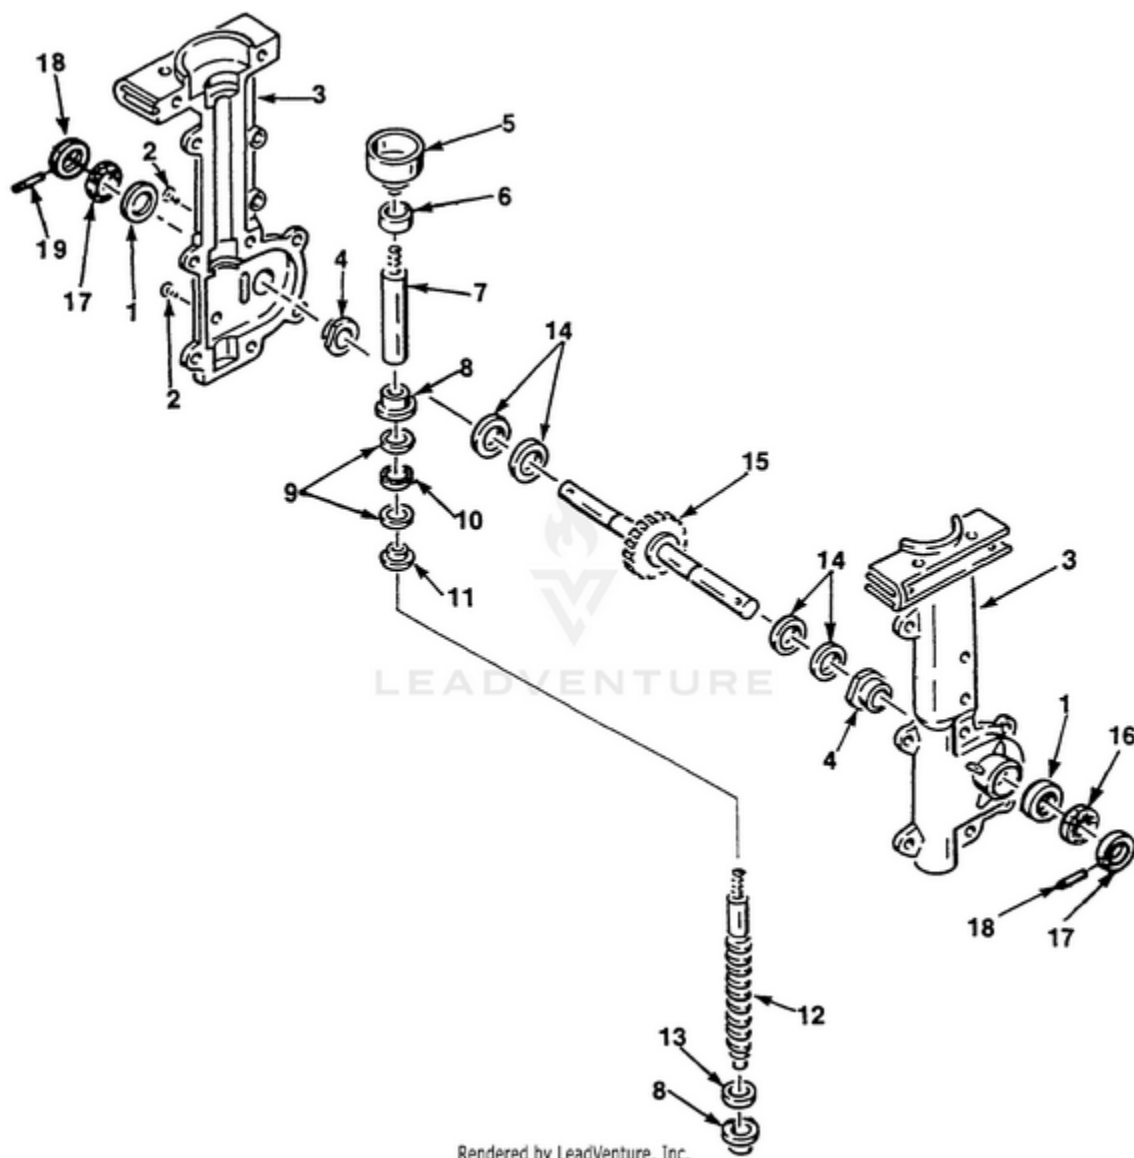

HTC12 Hedge Trimmer UT-22089-B - Transmission

Rendered by LeadVenture, Inc.

Ref #	Part #	Description	Qty	Context	Note
1	0107585	SEAL- Lip (3/4")	2		
2	0107580	SCREW- Slotted hex hd. (1/4-20 x 1/2")	2		
3	0103102	TRANSMISSION ASSEMBLY	1		
4	0107579	BUSHING- Bronze (3/4" I.D.)	2		
5	0107529	DRUM & HUB (Clutch)	1		
6	0107532	BEARING- Roller	1		
7	0107525	SHAFT- Connecting	1		
8	0107531	BUSHING- Bronze (7/16")	2		
9	0107534	WASHER- Thrust hardened	2		
10	0107535	BEARING- Needle (thrust)	1		
11	0107550	WASHER- Adaptor	1		
12	0107526	SHAFT- Worm (3/4 x 7/16-16) (16P)	1		
13	0107536	WASHER- Thrust (3/4 x 7/16")	1		
14	0107578	WASHER- Thrust (16 x 3/4 x 1 1/2")	4		
15	0107524	SHAFT- Tine, w/Worm Wheel	1		
16	0107583	WASHER- Felt seal (1/8 x 3/4 x 1 1/4")	2		
17	0107551	DIRT CAP	2		
18	0107552	SCREW- Set (#10-32 x 1/4") Metal Dirt Cap	2		
19		UNKNOWN