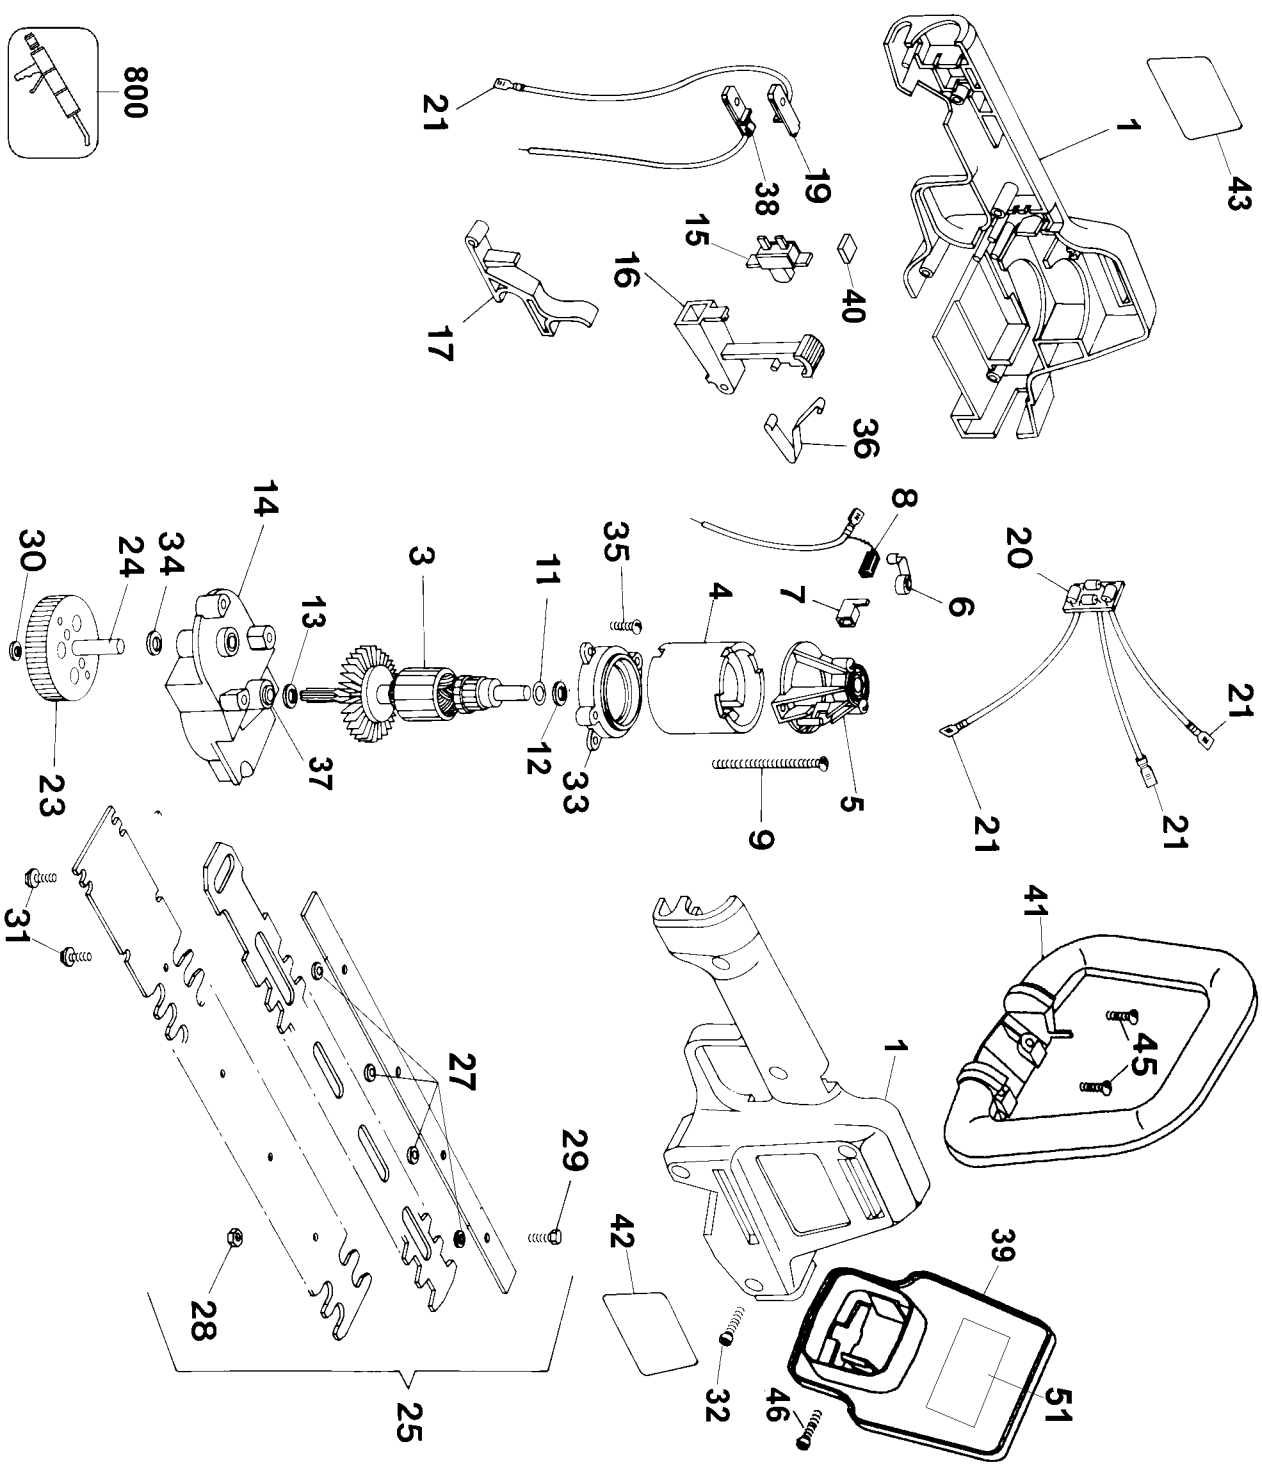

800

Parts List for HT500 Type 5

Item Number	Part Number	Description	Qty Required
1	000000-00	No Longer Available	1
3	000000-00	No Longer Available	1
4	000000-00	No Longer Available	1
5	000000-00	No Longer Available	1
6	000000-00	No Longer Available	2
7	000000-00	No Longer Available	2
8	148875-00	BRUSH	2
9	330019-09	SCREW	2
11	157315-00	WASHER,SPRING	1
12	51407-00	WASHER	1
13	000000-00	No Longer Available	1
14	000000-00	No Longer Available	1
15	151319-00	SWITCH	1
16	151303-02	TRIGGER	1
17	148997-00	CLAMP,CORD	1
19	87486-00	CONTACT,TERM.	1
20	384920-01	PC BOARD	1
21	136086-02	TERMINAL	6
23	90516433SV	GEAR ASSY	1
24	000000-00	No Longer Available	1
25	000000-00	No Longer Available	1
27	071653-13	SPACER	7
28	381980-00	NUT,STOP	7
29	88782-00	SCREW	7
30	397589-00	WASHER	1
31	158495-00	SCREW,TAPTITE	4
32	330019-04	SCREW,PLASTITE	12

Parts List for HT500 Type 5

Item Number	Part Number	Description	Qty Required
33	000000-00	No Longer Available	1
34	133952-00	WASHER	1
35	330045-05	LOCK SCREW	3
36	149333-00	SPRING	1
37	330001-08	BEARING,SLEEVE	1
38	151625-00	BLADE,POLARIZED	1
39	000000-00	No Longer Available	1
40	382427-00	PAD,PRESSURE	1
41	000000-00	No Longer Available	1
42	000000-00	No Longer Available	1
43	000000-00	No Longer Available	1
45	134157-00	SCREW	2
45	99276-16	SCREW	2
46	330019-01	SCREW,TORX HD	2
51	000000-00	No Longer Available	1
800	429698-00	GREASE:4 LB CAN	1