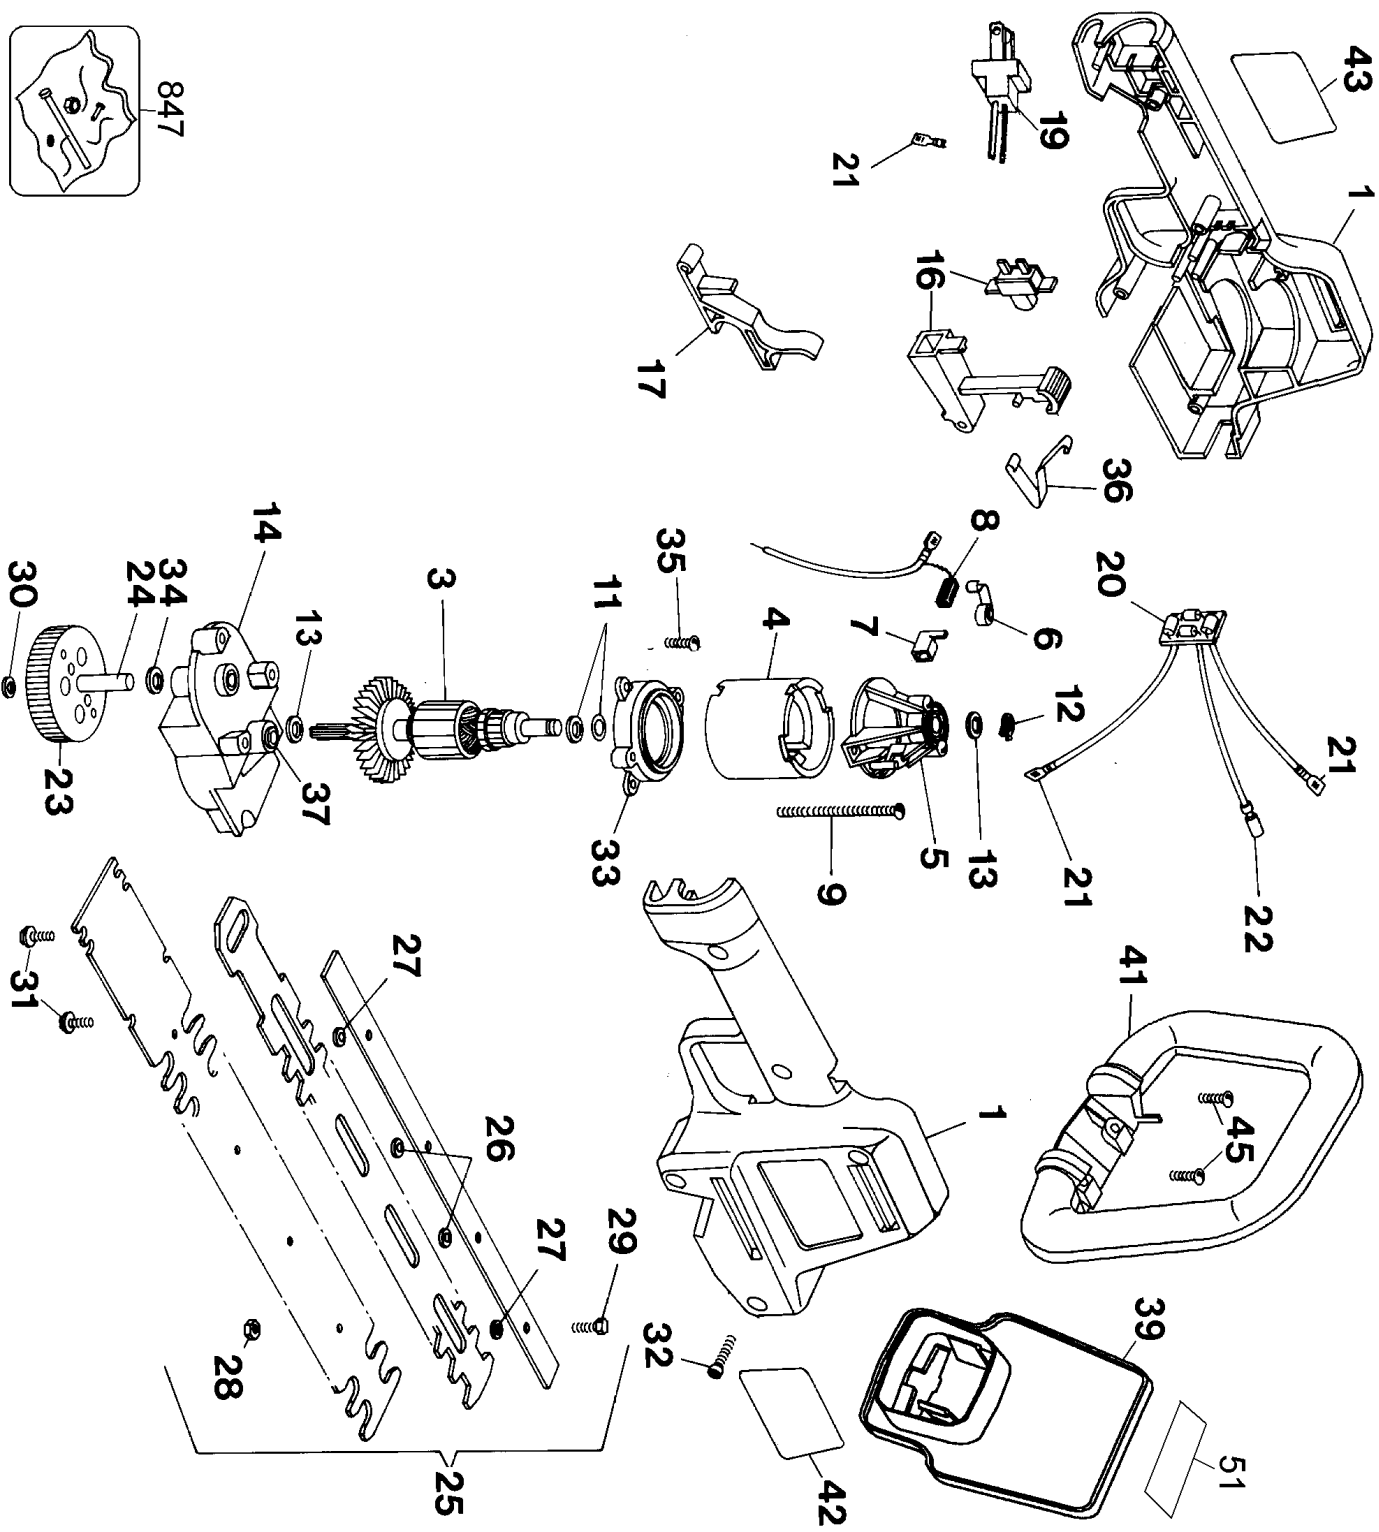

847

## Parts List for HT400-04 Type 2

Item Number	Part Number	Description	Qty Required
1	000000-00	No Longer Available	1
3	573201-01	ARMATURE & FAN	1
4	000000-00	No Longer Available	1
5	000000-00	No Longer Available	1
6	000000-00	No Longer Available	2
7	000000-00	No Longer Available	2
8	148875-00	BRUSH	2
9	330019-09	SCREW	2
11	157315-00	WASHER,SPRING	2
12	000000-00	No Longer Available	1
13	148902-00	WASHER,PLAIN	1
14	000000-00	No Longer Available	1
16	000000-00	No Longer Available	1
17	148997-00	CLAMP,CORD	1
19	000000-00	No Longer Available	1
20	384920-01	PC BOARD	1
21	136086-02	TERMINAL	3
22	680131-01	RECEPTACLE	1
23	90516433SV	GEAR ASSY	1
24	000000-00	No Longer Available	1
25	603759-02	BLADE ASSEMBLY	1
26	071653-13	SPACER	2
27	071653-13	SPACER	1
28	381980-00	NUT,STOP	6
29	88782-00	SCREW	6
30	397589-00	WASHER	1
31	330045-13	SCREW,TAPTITE	6

## Parts List for HT400-04 Type 2

Item Number	Part Number	Description	Qty Required
32	330019-04	SCREW,PLASTITE	6
33	000000-00	No Longer Available	1
34	133952-00	WASHER	1
35	330045-05	LOCK SCREW	3
36	149333-00	SPRING	1
37	330001-08	BEARING,SLEEVE	1
39	000000-00	No Longer Available	1
41	000000-00	No Longer Available	1
42	000000-00	No Longer Available	1
43	000000-00	No Longer Available	1
45	134157-00	SCREW	2
45	99276-16	SCREW	2
51	000000-00	No Longer Available	1
847	679853-00	BLADE SPACER KT	1