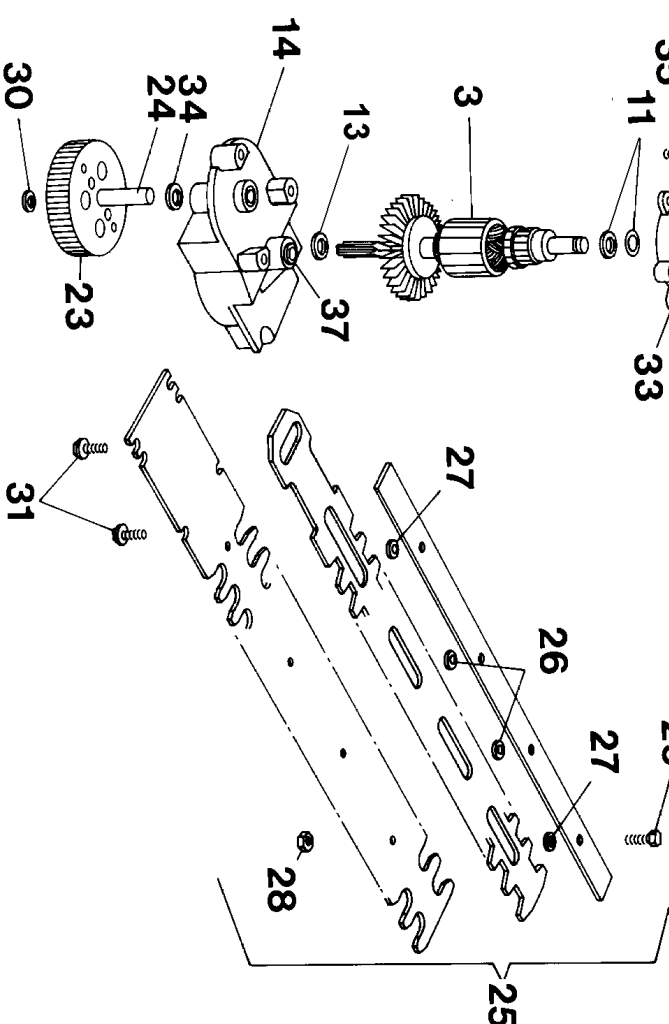

847

Parts List for HT300 Type 1

Item Number	Part Number	Description	Qty Required
1	000000-00	No Longer Available	1
3	573201-01	ARMATURE & FAN	1
4	000000-00	No Longer Available	1
5	000000-00	No Longer Available	1
6	000000-00	No Longer Available	2
7	000000-00	No Longer Available	2
8	148875-00	BRUSH	2
9	330019-09	SCREW	2
11	157315-00	WASHER,SPRING	2
12	000000-00	No Longer Available	1
13	148902-00	WASHER,PLAIN	1
14	000000-00	No Longer Available	1
16	000000-00	No Longer Available	1
17	148997-00	CLAMP,CORD	1
19	87486-00	CONTACT,TERM.	2
20	384920-01	PC BOARD	1
21	136086-02	TERMINAL	3
22	680131-01	RECEPTACLE	1
23	90516433SV	GEAR ASSY	1
24	000000-00	No Longer Available	1
25	603759-02	BLADE ASSEMBLY	1
26	071653-13	SPACER	2
27	071653-13	SPACER	1
28	381980-00	NUT,STOP	5
29	88782-00	SCREW	5
30	397589-00	WASHER	1
31	330045-13	SCREW,TAPTITE	4

Parts List for HT300 Type 1

Item Number	Part Number	Description	Qty Required
32	330019-04	SCREW,PLASTITE	7
33	000000-00	No Longer Available	1
34	133952-00	WASHER	1
35	330045-05	LOCK SCREW	3
36	149333-00	SPRING	1
37	330001-08	BEARING,SLEEVE	1
39	000000-00	No Longer Available	1
41	000000-00	No Longer Available	1
45	134157-00	SCREW	2
45	99276-16	SCREW	2
51	000000-00	No Longer Available	1
847	679853-00	BLADE SPACER KT	1