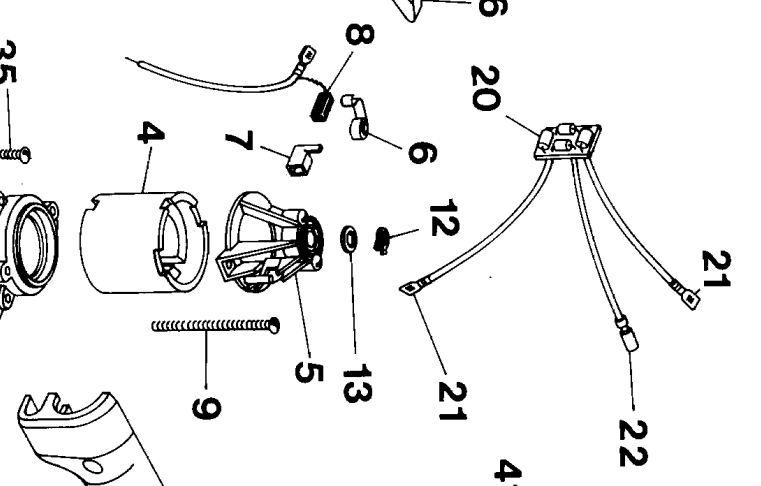

847

Parts List for HT300 Type 1

Item Number	Part Number	Description	Qty Required
1	000000-00	No Longer Available	1
3	573201-01	ARMATURE & FAN	1
4	000000-00	No Longer Available	1
5	000000-00	No Longer Available	1
6	000000-00	No Longer Available	2
7	000000-00	No Longer Available	2
8	148875-00	BRUSH	2
9	330019-09	SCREW	2
11	157315-00	WASHER,SPRING	2
12	000000-00	No Longer Available	1
13	148902-00	WASHER,PLAIN	1
14	000000-00	No Longer Available	1
16	000000-00	No Longer Available	1
17	148997-00	CLAMP,CORD	1
19	87486-00	CONTACT,TERM.	2
20	384920-01	PC BOARD	1
21	136086-02	TERMINAL	3
22	680131-01	RECEPTACLE	1
23	90516433SV	GEAR ASSY	1
24	000000-00	No Longer Available	1
25	603759-02	BLADE ASSEMBLY	1
26	071653-13	SPACER	2
27	071653-13	SPACER	1
28	381980-00	NUT,STOP	5
29	88782-00	SCREW	5
30	397589-00	WASHER	1
31	330045-13	SCREW,TAPTITE	4

Parts List for HT300 Type 1

Item Number	Part Number	Description	Qty Required
32	330019-04	SCREW,PLASTITE	7
33	000000-00	No Longer Available	1
34	133952-00	WASHER	1
35	330045-05	LOCK SCREW	3
36	149333-00	SPRING	1
37	330001-08	BEARING,SLEEVE	1
39	000000-00	No Longer Available	1
41	000000-00	No Longer Available	1
45	134157-00	SCREW	2
45	99276-16	SCREW	2
51	000000-00	No Longer Available	1
847	679853-00	BLADE SPACER KT	1