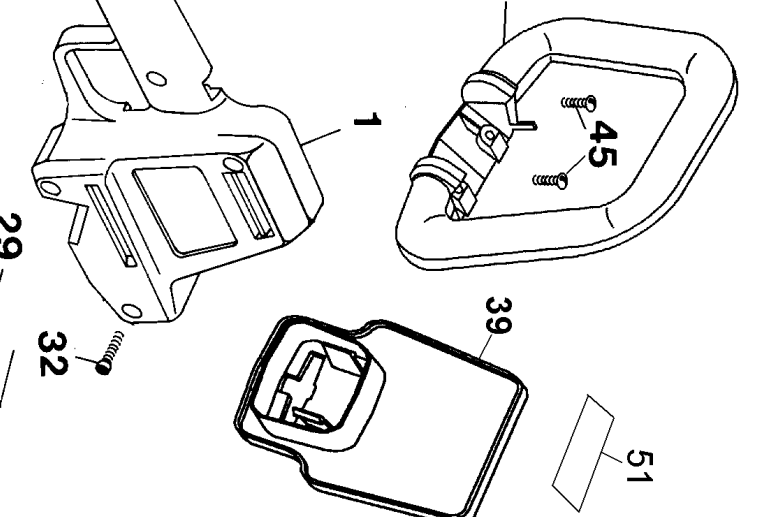

847

Parts List for HT300 Type 1

Item Number	Part Number	Description	Qty Required
1	000000-00	No Longer Available	1
3	573201-01	ARMATURE & FAN	1
4	000000-00	No Longer Available	1
5	000000-00	No Longer Available	1
6	000000-00	No Longer Available	2
7	000000-00	No Longer Available	2
8	148875-00	BRUSH	2
9	330019-09	SCREW	2
11	157315-00	WASHER,SPRING	2
12	000000-00	No Longer Available	1
13	148902-00	WASHER,PLAIN	1
14	000000-00	No Longer Available	1
16	000000-00	No Longer Available	1
17	148997-00	CLAMP,CORD	1
19	87486-00	CONTACT,TERM.	2
20	384920-01	PC BOARD	1
21	136086-02	TERMINAL	3
22	680131-01	RECEPTACLE	1
23	90516433SV	GEAR ASSY	1
24	000000-00	No Longer Available	1
25	603759-02	BLADE ASSEMBLY	1
26	071653-13	SPACER	2
27	071653-13	SPACER	1
28	381980-00	NUT,STOP	5
29	88782-00	SCREW	5
30	397589-00	WASHER	1
31	330045-13	SCREW,TAPTITE	4

Parts List for HT300 Type 1

Item Number	Part Number	Description	Qty Required
32	330019-04	SCREW,PLASTITE	7
33	000000-00	No Longer Available	1
34	133952-00	WASHER	1
35	330045-05	LOCK SCREW	3
36	149333-00	SPRING	1
37	330001-08	BEARING,SLEEVE	1
39	000000-00	No Longer Available	1
41	000000-00	No Longer Available	1
45	134157-00	SCREW	2
45	99276-16	SCREW	2
51	000000-00	No Longer Available	1
847	679853-00	BLADE SPACER KT	1