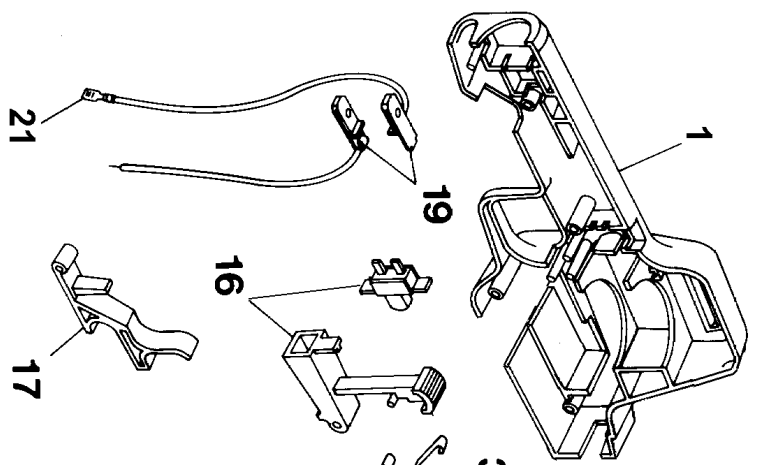

847

Parts List for HT300 Type 1

Item Number	Part Number	Description	Qty Required
1	000000-00	No Longer Available	1
3	573201-01	ARMATURE & FAN	1
4	000000-00	No Longer Available	1
5	000000-00	No Longer Available	1
6	000000-00	No Longer Available	2
7	000000-00	No Longer Available	2
8	148875-00	BRUSH	2
9	330019-09	SCREW	2
11	157315-00	WASHER,SPRING	2
12	000000-00	No Longer Available	1
13	148902-00	WASHER,PLAIN	1
14	000000-00	No Longer Available	1
16	000000-00	No Longer Available	1
17	148997-00	CLAMP,CORD	1
19	87486-00	CONTACT,TERM.	2
20	384920-01	PC BOARD	1
21	136086-02	TERMINAL	3
22	680131-01	RECEPTACLE	1
23	90516433SV	GEAR ASSY	1
24	000000-00	No Longer Available	1
25	603759-02	BLADE ASSEMBLY	1
26	071653-13	SPACER	2
27	071653-13	SPACER	1
28	381980-00	NUT,STOP	5
29	88782-00	SCREW	5
30	397589-00	WASHER	1
31	330045-13	SCREW,TAPTITE	4

Parts List for HT300 Type 1

Item Number	Part Number	Description	Qty Required
32	330019-04	SCREW,PLASTITE	7
33	000000-00	No Longer Available	1
34	133952-00	WASHER	1
35	330045-05	LOCK SCREW	3
36	149333-00	SPRING	1
37	330001-08	BEARING,SLEEVE	1
39	000000-00	No Longer Available	1
41	000000-00	No Longer Available	1
45	134157-00	SCREW	2
45	99276-16	SCREW	2
51	000000-00	No Longer Available	1
847	679853-00	BLADE SPACER KT	1