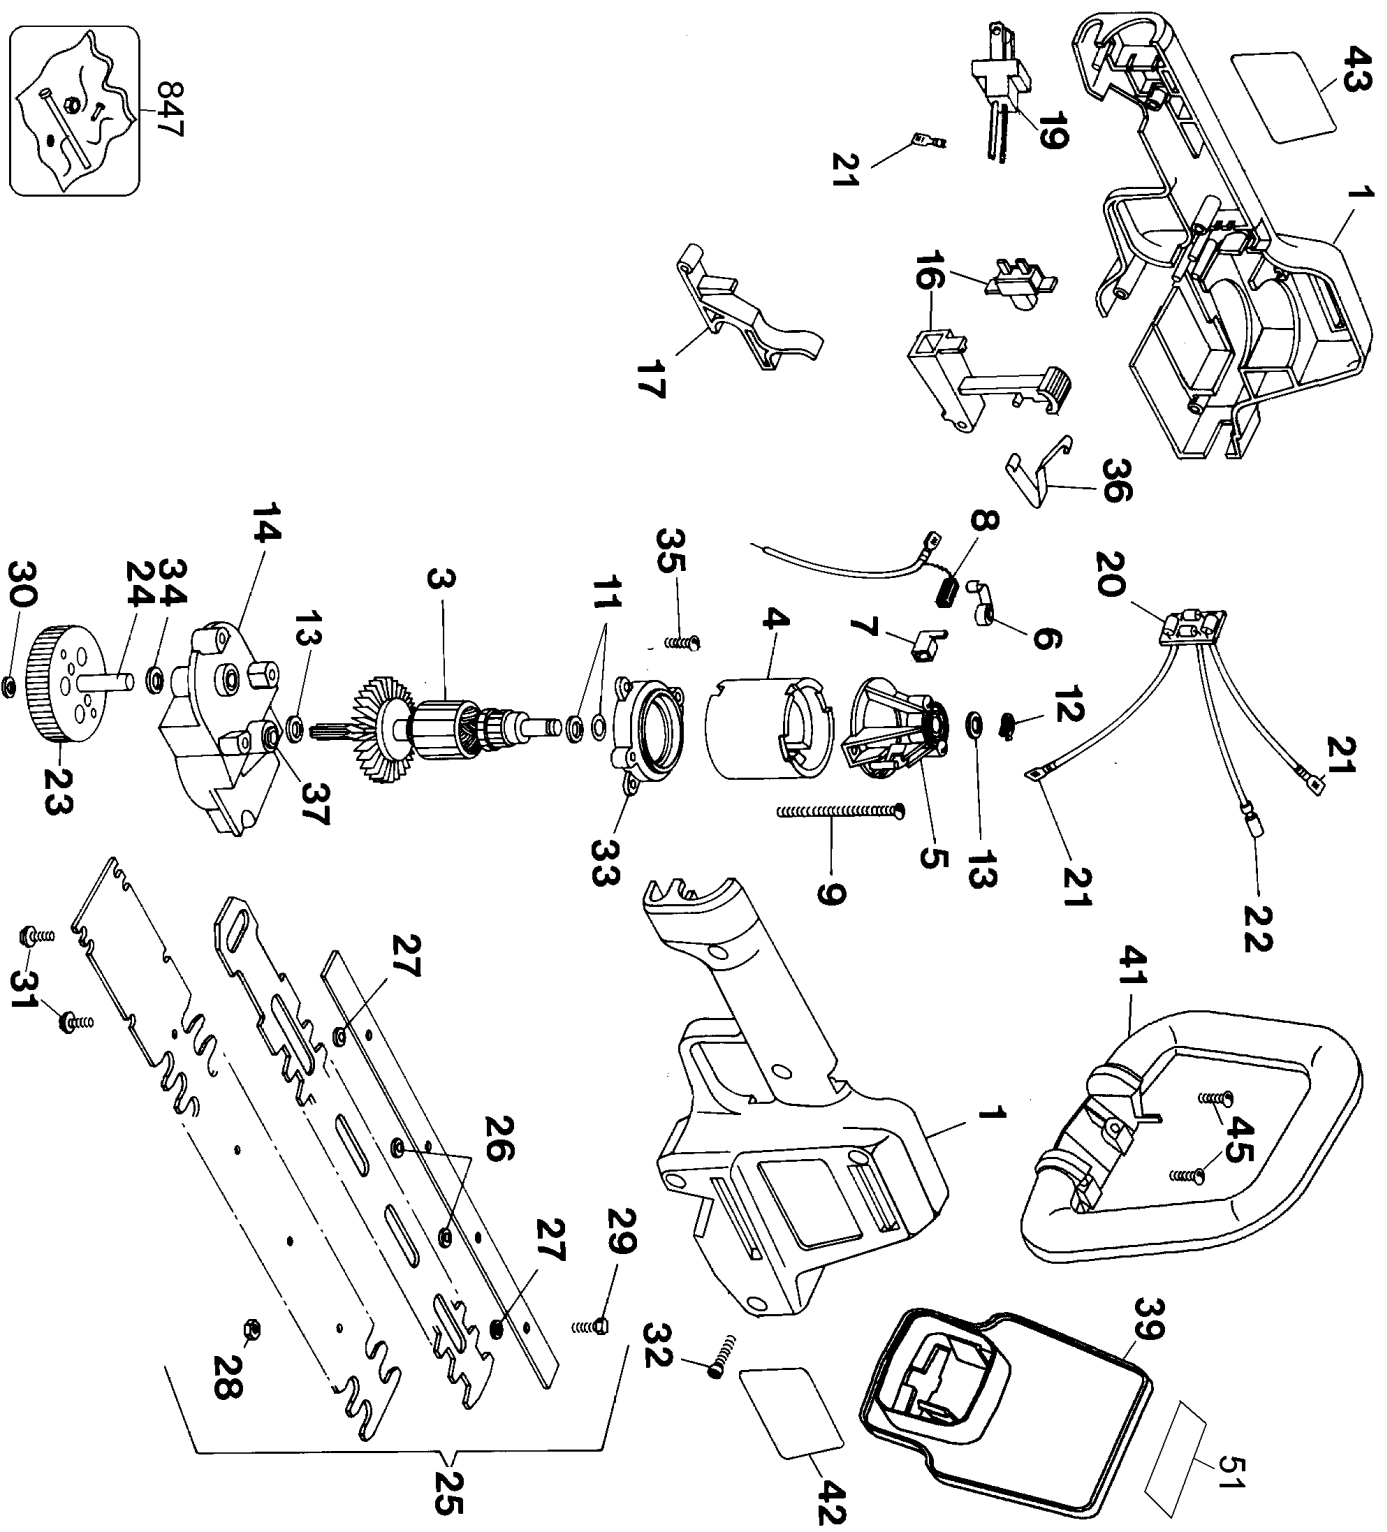

847

43

1

19

21

16

17

36

20

21

22

12

21

41

45

39

51

42

1

33

9

5

13

7

8

35

4

11

3

14

13

34

24

30

23

27

26

27

29

32

28

25

31

Parts List for HT300-04 Type 2

Item Number	Part Number	Description	Qty Required
1	000000-00	No Longer Available	1
3	573201-01	ARMATURE & FAN	1
4	000000-00	No Longer Available	1
5	000000-00	No Longer Available	1
6	000000-00	No Longer Available	2
7	000000-00	No Longer Available	2
8	148875-00	BRUSH	2
9	330019-09	SCREW	2
11	157315-00	WASHER,SPRING	2
12	000000-00	No Longer Available	1
13	148902-00	WASHER,PLAIN	1
14	000000-00	No Longer Available	1
14	148991-01	CASE,GEAR	1
16	000000-00	No Longer Available	1
17	148997-00	CLAMP,CORD	1
19	000000-00	No Longer Available	1
20	384920-01	PC BOARD	1
21	136086-02	TERMINAL	3
22	680131-01	RECEPTACLE	1
23	90516433SV	GEAR ASSY	1
24	000000-00	No Longer Available	1
25	603759-01	BLADE ASSEMBLY	1
26	071653-13	SPACER	2
27	071653-13	SPACER	1
28	381980-00	NUT,STOP	5
29	88782-00	SCREW	5
30	397589-00	WASHER	1