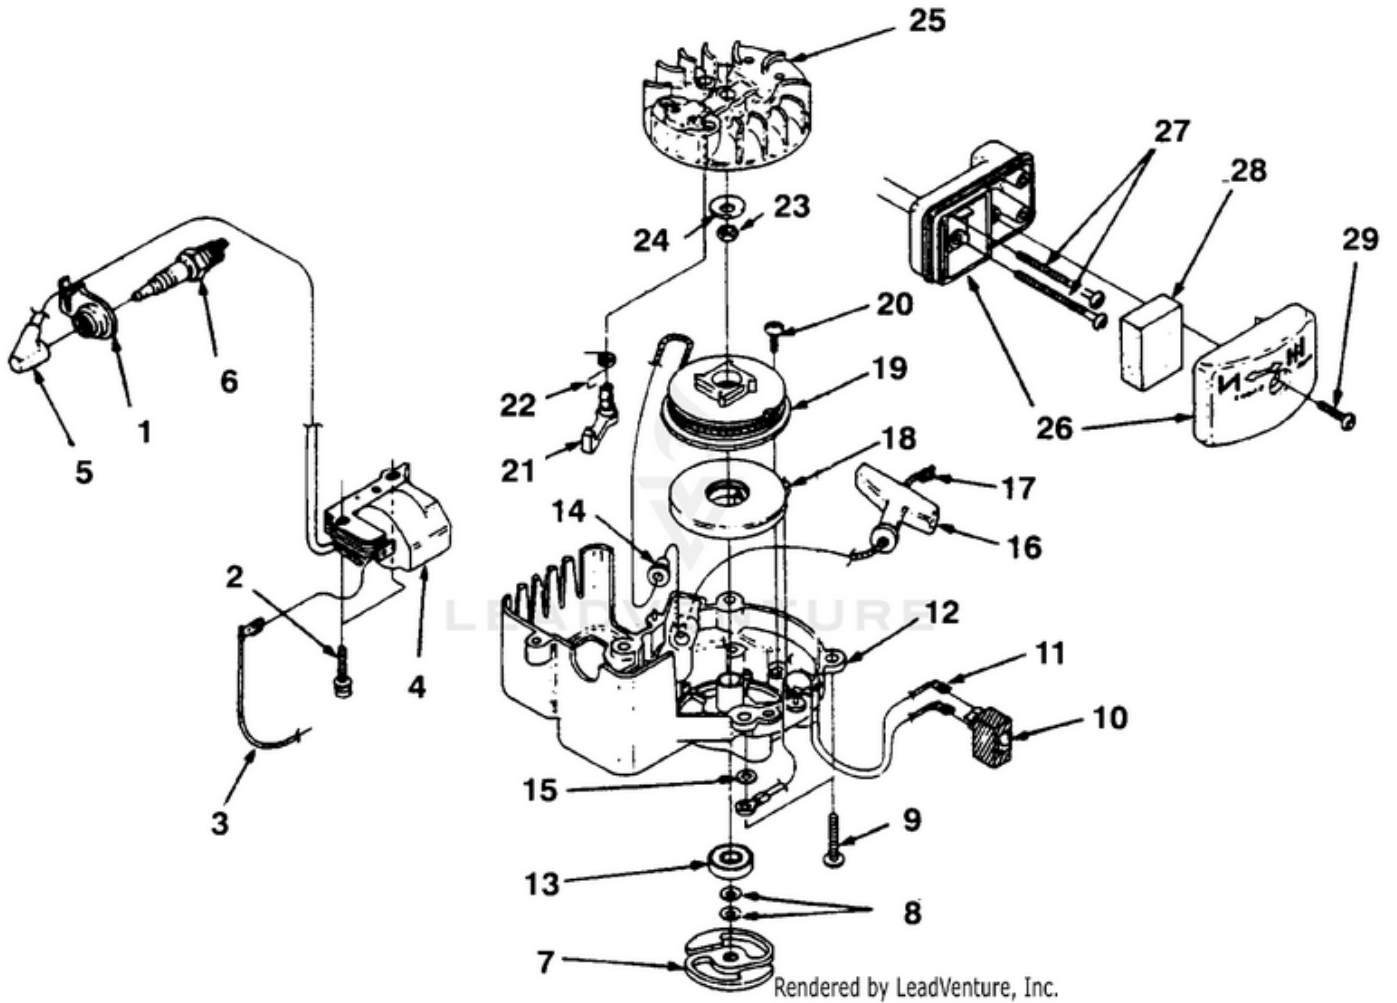

HT21 Hedge Trimmer UT-18011 - Figure B

Ref #	Part #	Description	Qty	Context	Note
1	01010A	SHIELD-Spark Plug	1		
2	82540	SCREW-Thread Form. (8-32 X 1")	2		
3	A00942	LEAD-Electrical	1		
	A04446	IGNITION KIT	1		
4	94711CS	MODULE-Ignition	1		
5	A02597	SPARK PLUG BOOT KIT	1		
6	96169S	SPARK PLUG (DJ-7Y)	1		
	79252	SPARK PLUG (RDJ-7Y) (HT17I, HT19I, HT21I)	1		
7	035881	CLUTCH "S"	1		
8	70788	WASHER-Belleville	2		
9	82538	SCREW-Taptite (10-24 X 3/4")	4		
10	00941	SWITCH	1		
10	02497	SWITCH (HT-17I, HT-19I, HT-21I)	1		
11	A00943	LEAD-Ground	1		
12	A01308B	HOUSING-Engine & Pulley	1		
13	98843	BEARING-Ball	1		
14	969811A	BUSHING-Starter	1		
15	84003	WASHER-Flat (#10)	1		
16	02264	GRIP-Starter Rope	1		
17	9789902	ROPE-Starter (42")	1		
18	A97908	SPRING & CONTAINER	1		
19	00924	PULLEY-Starter	1		
20	82541	SCREW-Thread Form. (#10 X 1/2")	2		
21	00928	PAWL-Starter	1		
22	00929	SPRING-Torsion	1		
23	81191	NUT-Hex (7/16-20)	1		
24	01325	WASHER-Conical	1		
25	00923	ROTOR	1		
26	A00335A	AIR FILTER HOUSING	1		
27	82542	SCREW-Machine (10-24 X 2 1/4")	2		
28	00934	FILTER-Air	1		
29	82368	SCREW-Thread Form. (#8 X .750)	1