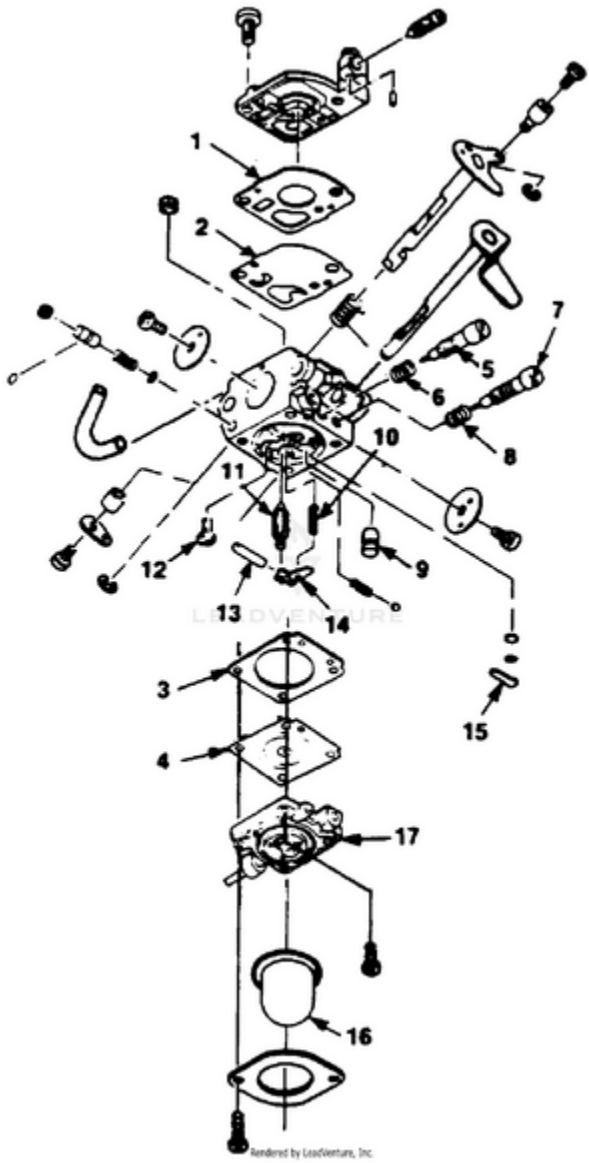

HT21 Hedge Trimmer UT-18011 - Zama Carburetor

Ref #	Part #	Description	Qty	Context Note
1	A03979	REPAIR KIT	1	
	A03980	GASKET/DIAPHRAGM KIT	1	
2	A03979	REPAIR KIT	1	
	A03980	GASKET/DIAPHRAGM KIT	1	
3	A03979	REPAIR KIT	1	
	A03980	GASKET/DIAPHRAGM KIT	1	
4	A03979	REPAIR KIT	1	
	A03980	GASKET/DIAPHRAGM KIT	1	
5	A03979	REPAIR KIT	1	
6	A03979	REPAIR KIT	1	
7	A03979	REPAIR KIT	1	
8	A03979	REPAIR KIT	1	
9	A03979	REPAIR KIT	1	
10	A03979	REPAIR KIT	1	
11	A03979	REPAIR KIT	1	
12	A03979	REPAIR KIT	1	
13	A03979	REPAIR KIT	1	
14	A03979	REPAIR KIT	1	
15	A03979	REPAIR KIT	1	
16	A01195A	PRIMER BULB	1	
17	02934	PRIMER BASE KIT (Plastic)	1	Not Interchangeable