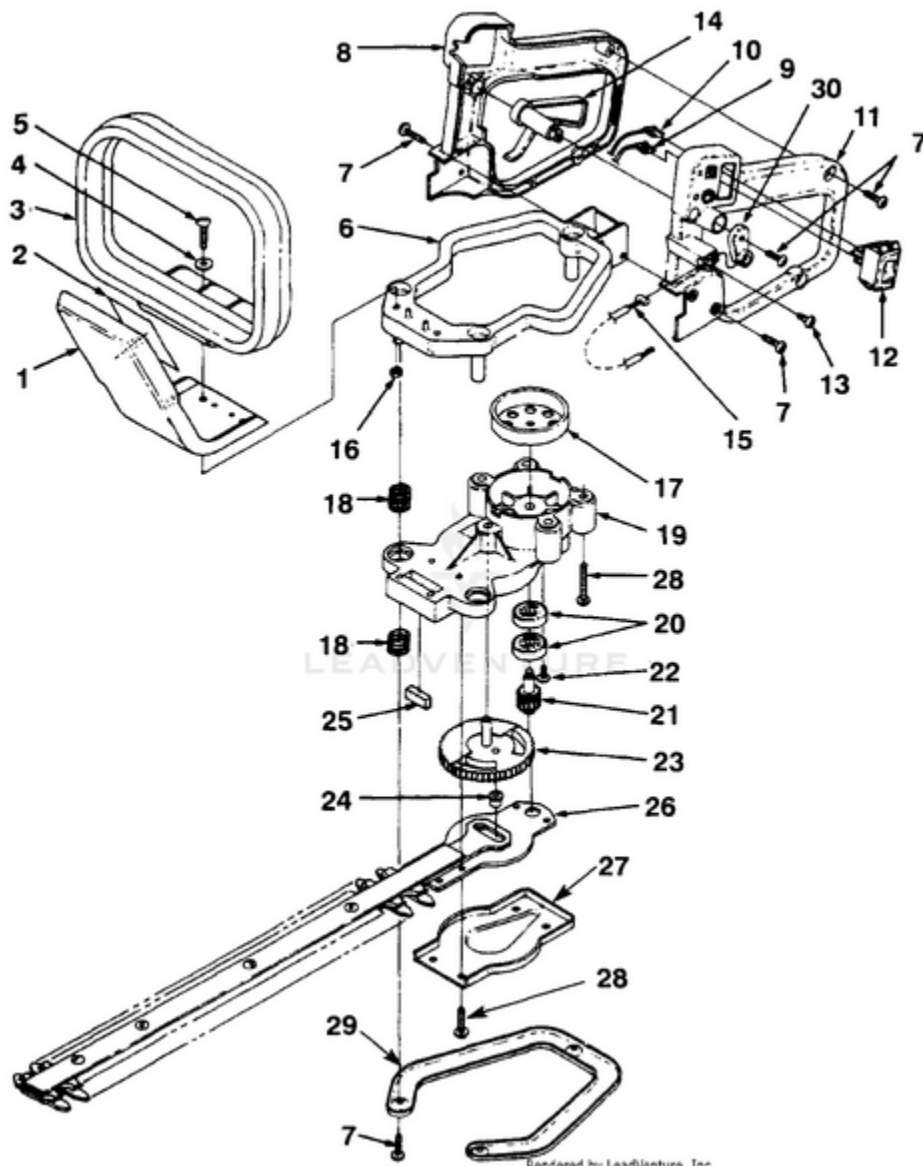

HT21 Hedge Trimmer UT-18011 - Figure C

Rendered by LeadVenture, Inc.

Ref #	Part #	Description	Qty	Context	Note
1	00937	GUARD-Hand (HX16, HT17, HT19)	1		
	01972	GUARD-Hand (HT21, HT17I, HT19I, HT21I, HT22)	1		
2	01317A	DECAL-Caution	1		
2	02916A	DECAL -Warning (HT17I, HT19I, HT21I)	1		
3	00936A	HANDLE-Front	1		
4	95249	WASHER-Flat (10-24)	2		
5	82538	SCREW-Thread Form. (10-24 X 3/4")	2		
6	01007	BASE-Vibration Isolator	1		
7	82536	SCREW-Thread Form. (#8 X 3/4")	7		
8	00938	HANDLE-Rear (Right)	1		
9	A00942	LEAD-Electrical	1		
10	A00943	LEAD-Ground	1		
11	00939	HANDLE-Rear (Left)	1		
12	00941	SWITCH	1		
	02497	SWITCH (HT17I, HT19I, HT21I)	1		
13	82541	SCREW-Thread Form. (#10 X 1/2")	1		
14	00958A	TRIGGER	1		
15	01973	CABLE-Throttle	1		
16	81208	NUT-Hex (10-24)	2		
17	00949B	DRUM-Clutch	1		
18	01009	SPRING-Compression	6		
19	A01526	GEAR BOX ASSEMBLY	1		
20	98843	BEARING-Ball	2		
21	A01313	PINION & SCREW ASSEMBLY	1		
22	82541	SCREW-Thread Form. (#10 X 1/2")	1		
23	A01312	GEAR & PIN ASSEMBLY	1		
24	00955	BUSHING	1		
25	00935	BLADE-Seal	1		
26	A00956A	BLADE ASSY. (HX16, HT17, HT17I)	1		
	02741	BLADE ASSY. (HT19, HT19I)	1		
	A01841A	BLADE ASSY. (HT21, HT21I)	1		
	04898	BLADE ASSY. (HT22)	1		
27	00954	COVER-Gear Box	1		
28	82537	SCREW-Thread Form. (#10 X 7/8")	4		
29	01013	BRACE	1		
30	00959	LEVER-Trigger	1