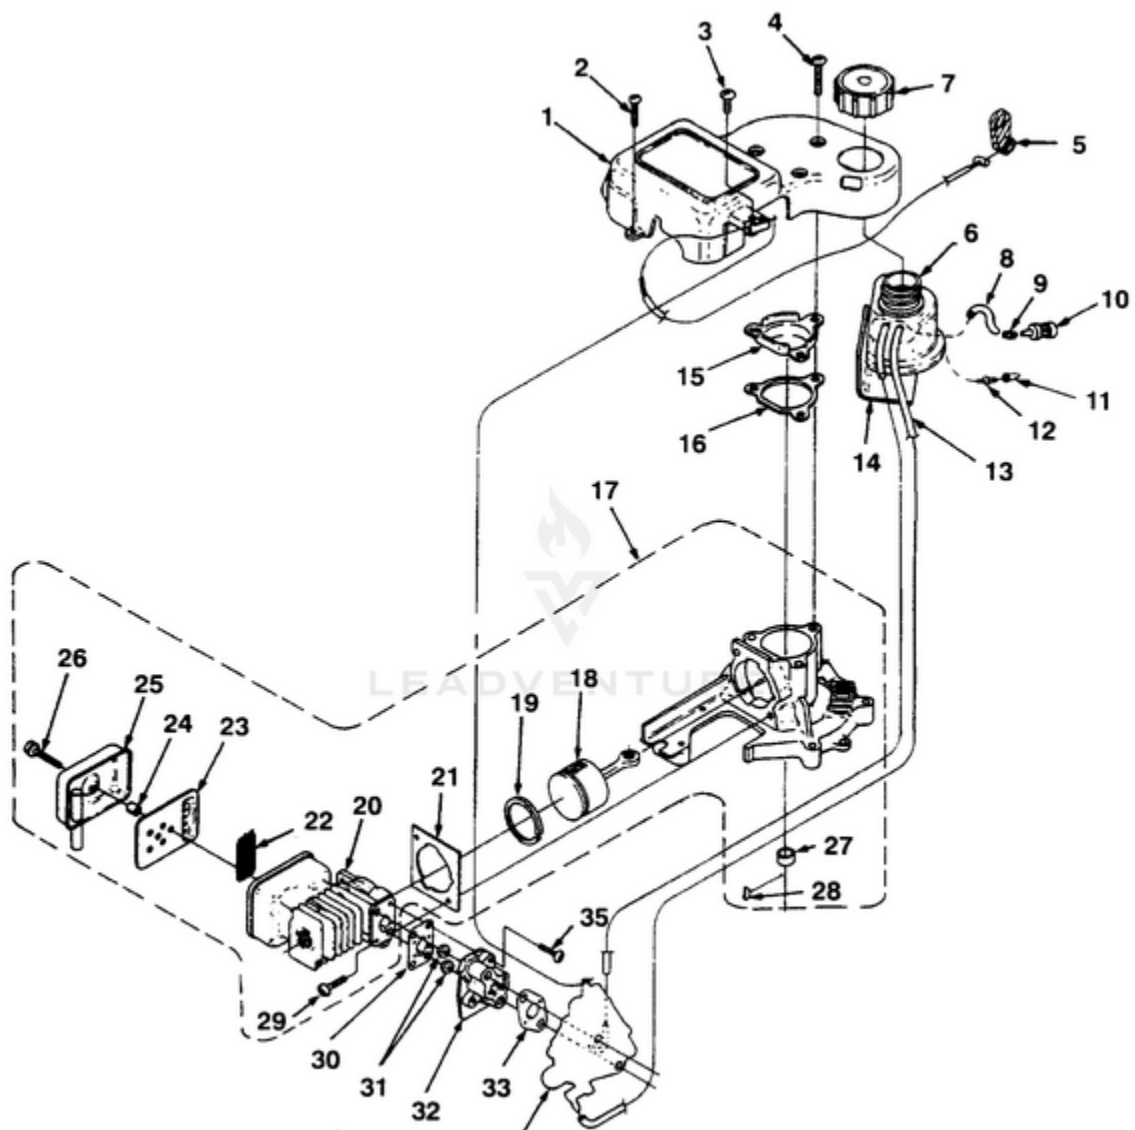

HT21 Hedge Trimmer UT-18011 - Figure A

34 Rendered by LeadVenture, Inc.

Ref #	Part #	Description	Qty	Context Note
1	A02571B	COVER-Engine	1	
2	82536	SCREW-Thread Form. (#8 X 3/4")	2	
3	82541	SCREW-Thread Form. (#10 X 1/2")	1	
4	82538	SCREW-Thread Form. (10-24 X 3/4")	3	
5	00959	LEVER-Trigger	1	
6	A04270A	FUEL TANK ASSEMBLY	1	
7	A00982B	CAP-Fuel	1	
8	9477222	TUBING-Rubber (5 1/2")	1	
9	98268	CLAMP-Wire	1	
10	49422	FILTER-Fuel	1	
11	98819	VALVE- Filter	1	
12	01327	FITTING	A/ R	
13	9477224	TUBING-Rubber (6 1/4")	1	
14	00927A	SPACER-Fuel Tank	1	
15	01836A	COVER-Crankcase	1	
16	00946	GASKET-Crankcase	1	
17	A02069B	SHORT BLOCK	1	When ordering a short block for UT18007 you must order items #4, 15 & 16.
18	A01014D	PISTON & ROD	1	
19	00915	RING-Piston	1	
20	A01523B	CYLINDER & MUFFLER ASSEMBLY	1	
21	02059	GASKET-Cylinder	1	
22	00921	SCREEN-Spark Arrestor	1	
23	00920	BAFFLE-Muffler	1	
24	00931	SPACER-Muffler	1	
25	A01838	COVER-Muffler	1	
26	82540	SCREW-Thread Form. (8-32 X 1")	3	
27	01971	SPACER	1	
28	69250	KEY-Woodruff	1	
29	82568	SCREW-Machine (10-24 X 3/4")	2	
30	00932A	GASKET-Heat Dam	1	