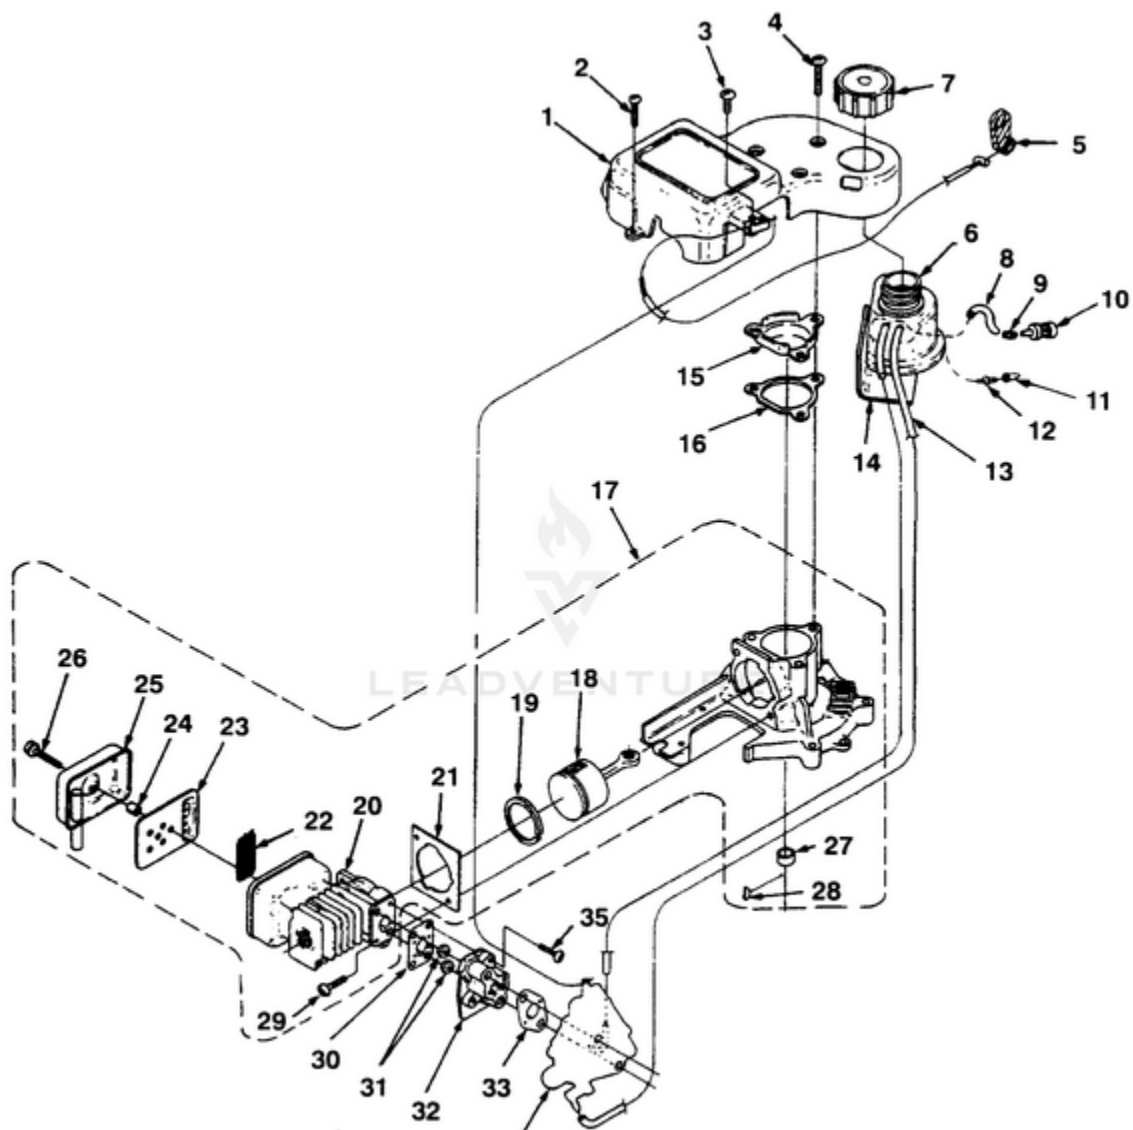

HT19 Hedge Trimmer UT-18023 - Figure A

34 Rendered by LeadVenture, Inc.

Ref #	Part #	Description	Qty	Context Note
1	A02571B	COVER-Engine	1	
2	82536	SCREW-Thread Form. (#8 X 3/4")	2	
3	82541	SCREW-Thread Form. (#10 X 1/2")	1	
4	82538	SCREW-Thread Form. (10-24 X 3/4")	3	
5	00959	LEVER-Trigger	1	
6	A04270A	FUEL TANK ASSEMBLY	1	
7	A00982B	CAP-Fuel	1	
8	9477222	TUBING-Rubber (5 1/2")	1	
9	98268	CLAMP-Wire	1	
10	49422	FILTER-Fuel	1	
11	98819	VALVE- Filter	1	
12	01327	FITTING	A/ R	
13	9477224	TUBING-Rubber (6 1/4")	1	
14	00927A	SPACER-Fuel Tank	1	
15	01836A	COVER-Crankcase	1	
16	00946	GASKET-Crankcase	1	
17	A02069B	SHORT BLOCK	1	When ordering a short block for UT18007 you must order items #4, 15 & 16.
18	A01014D	PISTON & ROD	1	
19	00915	RING-Piston	1	
20	A01523B	CYLINDER & MUFFLER ASSEMBLY	1	
21	02059	GASKET-Cylinder	1	
22	00921	SCREEN-Spark Arrestor	1	
23	00920	BAFFLE-Muffler	1	
24	00931	SPACER-Muffler	1	
25	A01838	COVER-Muffler	1	
26	82540	SCREW-Thread Form. (8-32 X 1")	3	
27	01971	SPACER	1	
28	69250	KEY-Woodruff	1	
29	82568	SCREW-Machine (10-24 X 3/4")	2	
30	00932A	GASKET-Heat Dam	1	