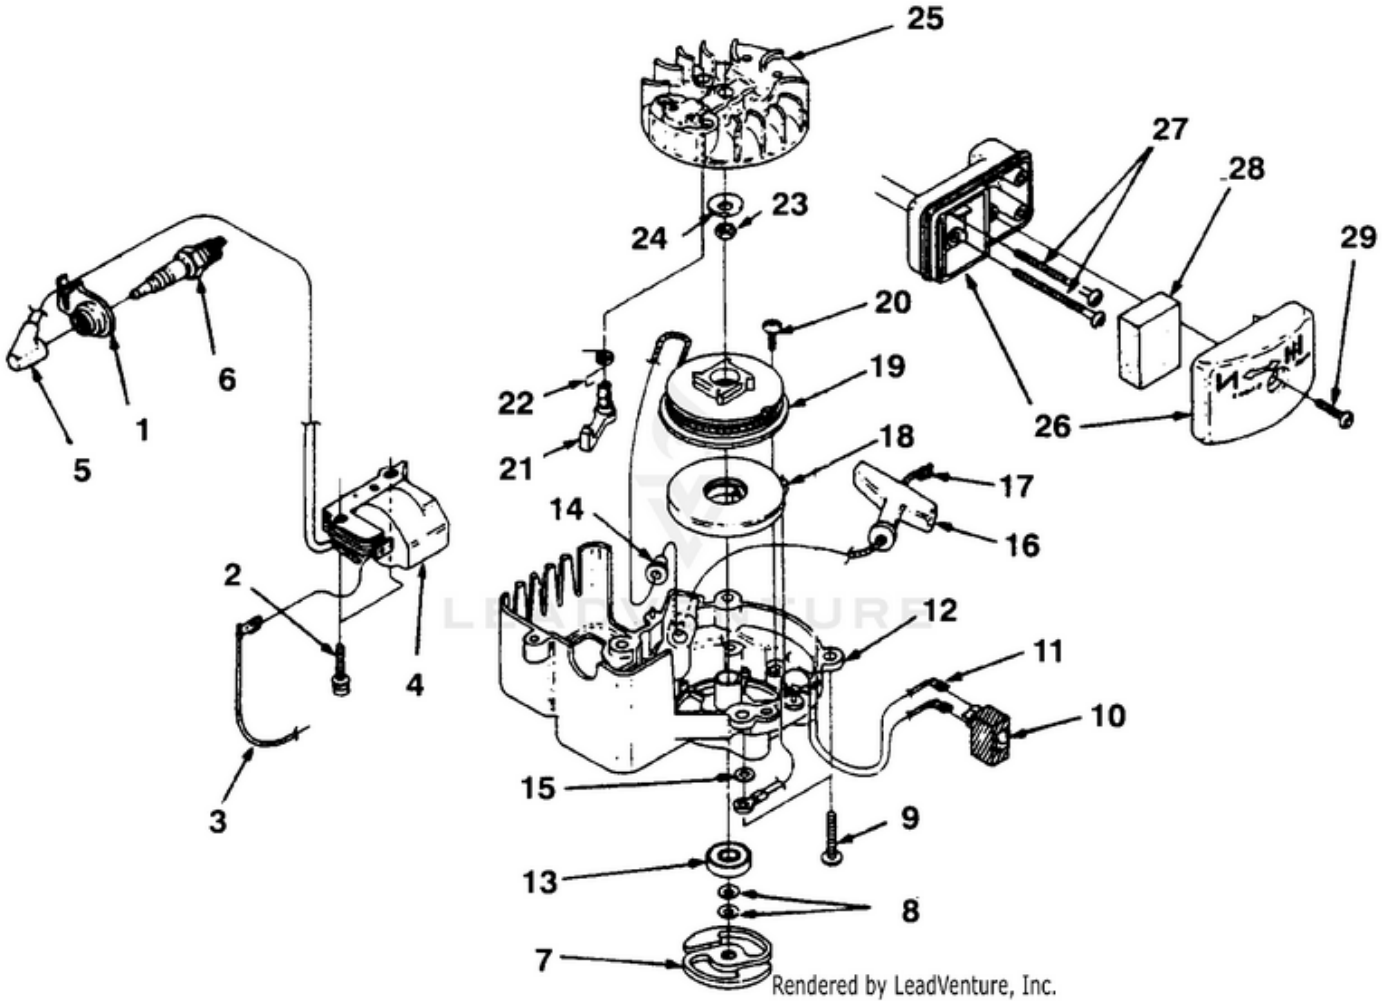

HT19 Hedge Trimmer UT-18023 - Figure B

Ref #	Part #	Description	Qty	Context	Note
1	01010A	SHIELD-Spark Plug	1		
2	82540	SCREW-Thread Form. (8-32 X 1")	2		
3	A00942	LEAD-Electrical	1		
	A04446	IGNITION KIT	1		
4	94711CS	MODULE-Ignition	1		
5	A02597	SPARK PLUG BOOT KIT	1		
6	96169S	SPARK PLUG (DJ-7Y)	1		
	79252	SPARK PLUG (RDJ-7Y) (HT17I, HT19I, HT21I)	1		
7	035881	CLUTCH "S"	1		
8	70788	WASHER-Belleville	2		
9	82538	SCREW-Taptite (10-24 X 3/4")	4		
10	00941	SWITCH	1		
10	02497	SWITCH (HT-17I, HT-19I, HT-21I)	1		
11	A00943	LEAD-Ground	1		
12	A01308B	HOUSING-Engine & Pulley	1		
13	98843	BEARING-Ball	1		
14	969811A	BUSHING-Starter	1		
15	84003	WASHER-Flat (#10)	1		
16	02264	GRIP-Starter Rope	1		
17	9789902	ROPE-Starter (42")	1		
18	A97908	SPRING & CONTAINER	1		
19	00924	PULLEY-Starter	1		
20	82541	SCREW-Thread Form. (#10 X 1/2")	2		
21	00928	PAWL-Starter	1		
22	00929	SPRING-Torsion	1		
23	81191	NUT-Hex (7/16-20)	1		
24	01325	WASHER-Conical	1		
25	00923	ROTOR	1		
26	A00335A	AIR FILTER HOUSING	1		
27	82542	SCREW-Machine (10-24 X 2 1/4")	2		
28	00934	FILTER-Air	1		
29	82368	SCREW-Thread Form. (#8 X .750)	1