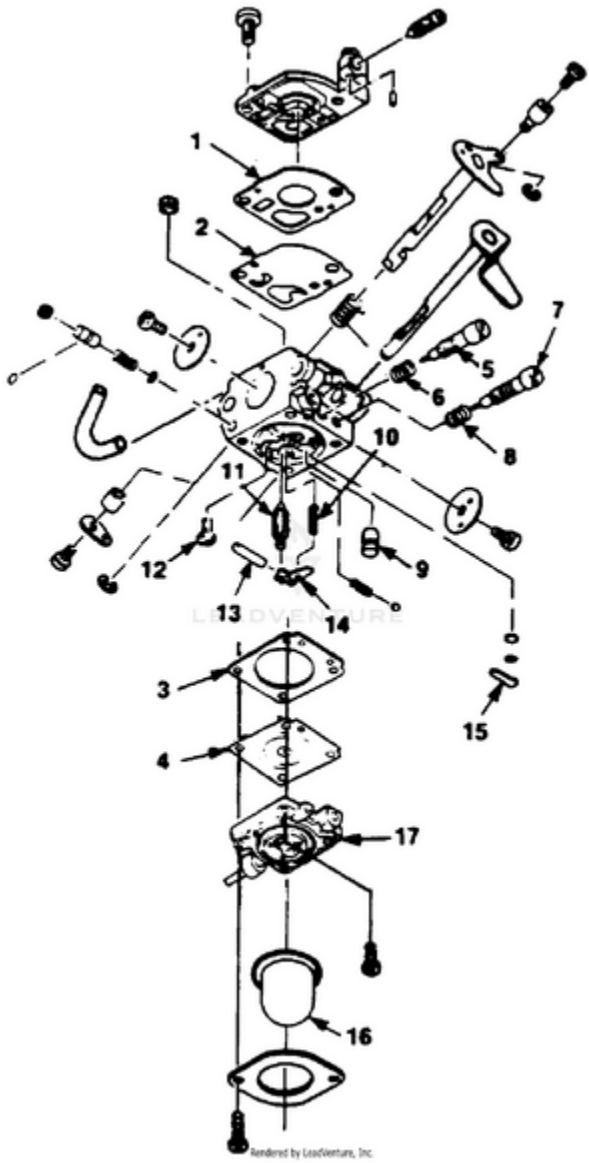

HT19 Hedge Trimmer UT-18023 - Zama Carburetor

Ref #	Part #	Description	Qty	Context Note
1	A03979	REPAIR KIT	1	
	A03980	GASKET/DIAPHRAGM KIT	1	
2	A03979	REPAIR KIT	1	
	A03980	GASKET/DIAPHRAGM KIT	1	
3	A03979	REPAIR KIT	1	
	A03980	GASKET/DIAPHRAGM KIT	1	
4	A03979	REPAIR KIT	1	
	A03980	GASKET/DIAPHRAGM KIT	1	
5	A03979	REPAIR KIT	1	
6	A03979	REPAIR KIT	1	
7	A03979	REPAIR KIT	1	
8	A03979	REPAIR KIT	1	
9	A03979	REPAIR KIT	1	
10	A03979	REPAIR KIT	1	
11	A03979	REPAIR KIT	1	
12	A03979	REPAIR KIT	1	
13	A03979	REPAIR KIT	1	
14	A03979	REPAIR KIT	1	
15	A03979	REPAIR KIT	1	
16	A01195A	PRIMER BULB	1	
17	02934	PRIMER BASE KIT (Plastic)	1	Not Interchangeable