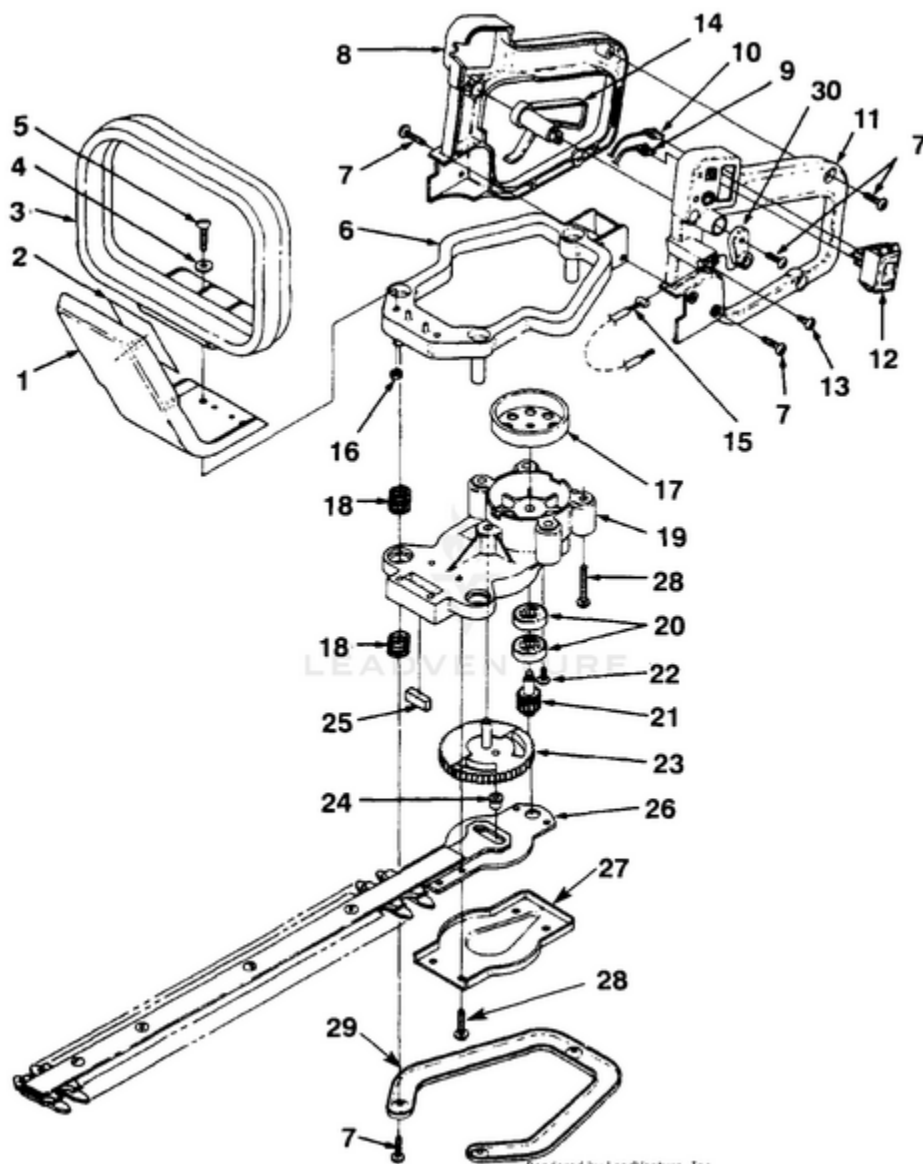

HT19 Hedge Trimmer UT-18023 - Figure C

Rendered by LeadVenture, Inc.

Ref #	Part #	Description	Qty	Context	Note
1	00937	GUARD-Hand (HX16, HT17, HT19)	1		
	01972	GUARD-Hand (HT21, HT17I, HT19I, HT21I, HT22)	1		
2	01317A	DECAL-Caution	1		
2	02916A	DECAL -Warning (HT17I, HT19I, HT21I)	1		
3	00936A	HANDLE-Front	1		
4	95249	WASHER-Flat (10-24)	2		
5	82538	SCREW-Thread Form. (10-24 X 3/4")	2		
6	01007	BASE-Vibration Isolator	1		
7	82536	SCREW-Thread Form. (#8 X 3/4")	7		
8	00938	HANDLE-Rear (Right)	1		
9	A00942	LEAD-Electrical	1		
10	A00943	LEAD-Ground	1		
11	00939	HANDLE-Rear (Left)	1		
12	00941	SWITCH	1		
	02497	SWITCH (HT17I, HT19I, HT21I)	1		
13	82541	SCREW-Thread Form. (#10 X 1/2")	1		
14	00958A	TRIGGER	1		
15	01973	CABLE-Throttle	1		
16	81208	NUT-Hex (10-24)	2		
17	00949B	DRUM-Clutch	1		
18	01009	SPRING-Compression	6		
19	A01526	GEAR BOX ASSEMBLY	1		
20	98843	BEARING-Ball	2		
21	A01313	PINION & SCREW ASSEMBLY	1		
22	82541	SCREW-Thread Form. (#10 X 1/2")	1		
23	A01312	GEAR & PIN ASSEMBLY	1		
24	00955	BUSHING	1		
25	00935	BLADE-Seal	1		
26	A00956A	BLADE ASSY. (HX16, HT17, HT17I)	1		
	02741	BLADE ASSY. (HT19, HT19I)	1		
	A01841A	BLADE ASSY. (HT21, HT21I)	1		
	04898	BLADE ASSY. (HT22)	1		
27	00954	COVER-Gear Box	1		
28	82537	SCREW-Thread Form. (#10 X 7/8")	4		
29	01013	BRACE	1		
30	00959	LEVER-Trigger	1