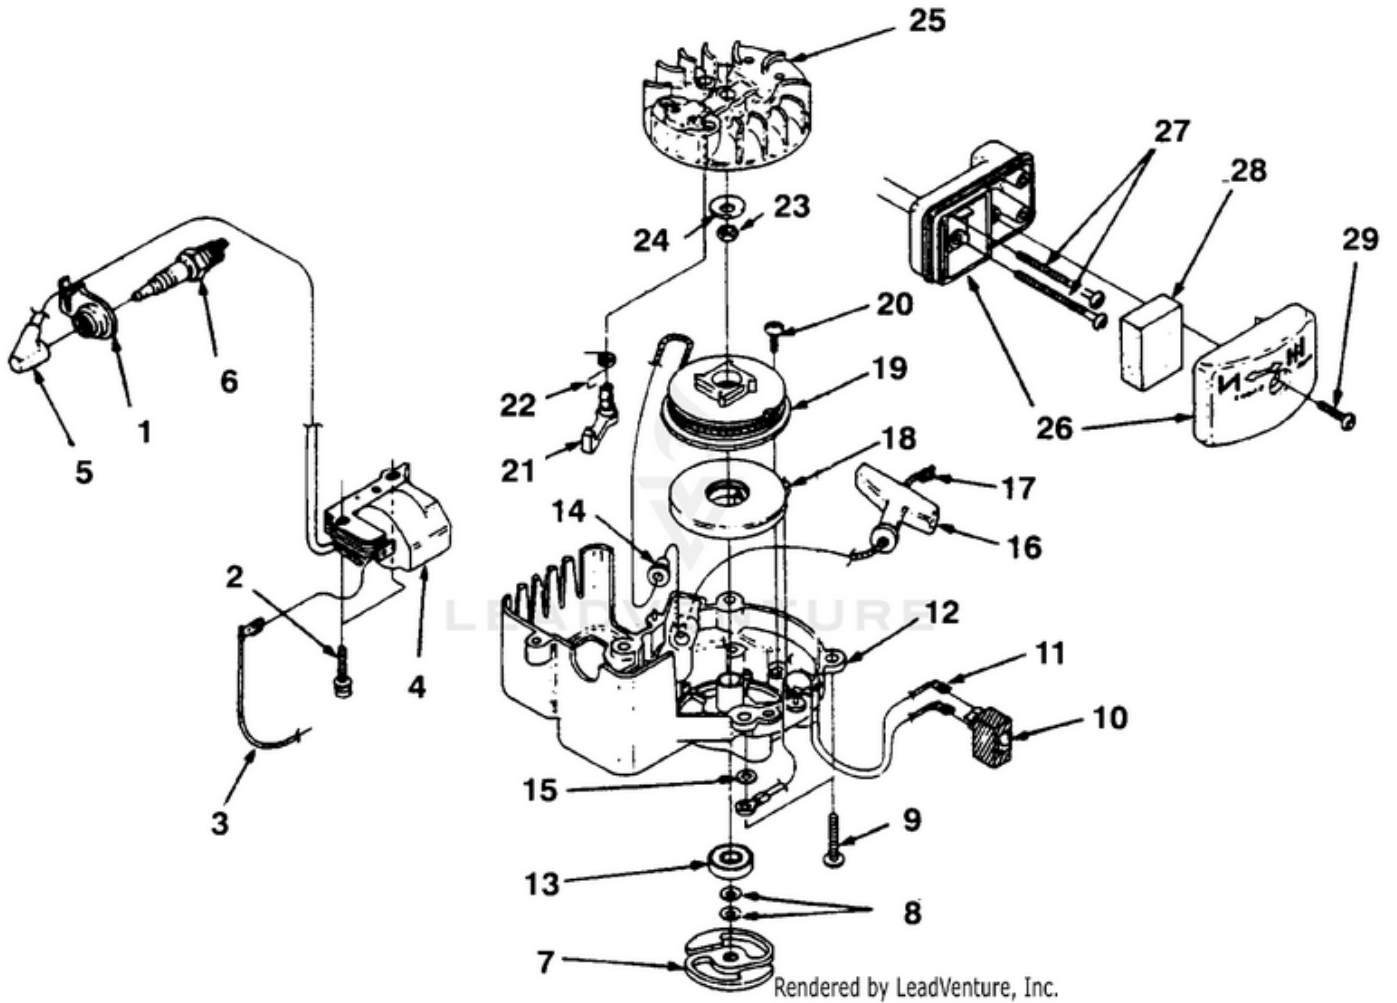

HT17 Hedge Trimmer UT-18007 - Figure B

Ref #	Part #	Description	Qty	Context	Note
1	01010A	SHIELD-Spark Plug	1		
2	82540	SCREW-Thread Form. (8-32 X 1")	2		
3	A00942	LEAD-Electrical	1		
	A04446	IGNITION KIT	1		
4	94711CS	MODULE-Ignition	1		
5	A02597	SPARK PLUG BOOT KIT	1		
6	96169S	SPARK PLUG (DJ-7Y)	1		
	79252	SPARK PLUG (RDJ-7Y) (HT17I, HT19I, HT21I)	1		
7	035881	CLUTCH "S"	1		
8	70788	WASHER-Belleville	2		
9	82538	SCREW-Taptite (10-24 X 3/4")	4		
10	00941	SWITCH	1		
10	02497	SWITCH (HT-17I, HT-19I, HT-21I)	1		
11	A00943	LEAD-Ground	1		
12	A01308B	HOUSING-Engine & Pulley	1		
13	98843	BEARING-Ball	1		
14	969811A	BUSHING-Starter	1		
15	84003	WASHER-Flat (#10)	1		
16	02264	GRIP-Starter Rope	1		
17	9789902	ROPE-Starter (42")	1		
18	A97908	SPRING & CONTAINER	1		
19	00924	PULLEY-Starter	1		
20	82541	SCREW-Thread Form. (#10 X 1/2")	2		
21	00928	PAWL-Starter	1		
22	00929	SPRING-Torsion	1		
23	81191	NUT-Hex (7/16-20)	1		
24	01325	WASHER-Conical	1		
25	00923	ROTOR	1		
26	A00335A	AIR FILTER HOUSING	1		
27	82542	SCREW-Machine (10-24 X 2 1/4")	2		
28	00934	FILTER-Air	1		
29	82368	SCREW-Thread Form. (#8 X .750)	1