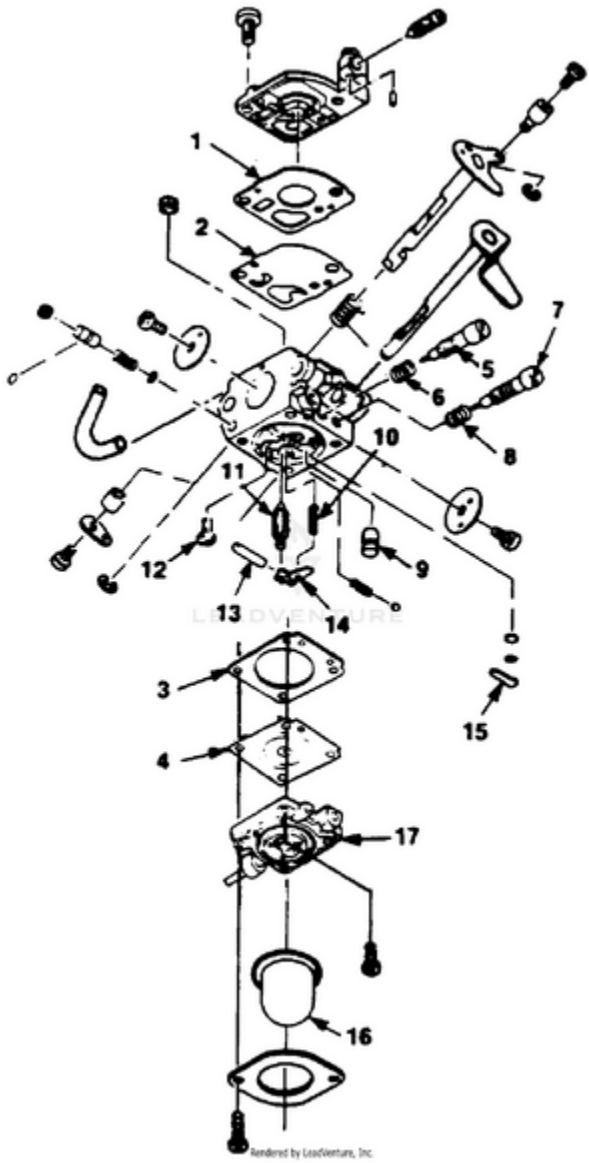

HT17 Hedge Trimmer UT-18007 - Zama Carburetor

Ref #	Part #	Description	Qty	Context Note
1	A03979	REPAIR KIT	1	
	A03980	GASKET/DIAPHRAGM KIT	1	
2	A03979	REPAIR KIT	1	
	A03980	GASKET/DIAPHRAGM KIT	1	
3	A03979	REPAIR KIT	1	
	A03980	GASKET/DIAPHRAGM KIT	1	
4	A03979	REPAIR KIT	1	
	A03980	GASKET/DIAPHRAGM KIT	1	
5	A03979	REPAIR KIT	1	
6	A03979	REPAIR KIT	1	
7	A03979	REPAIR KIT	1	
8	A03979	REPAIR KIT	1	
9	A03979	REPAIR KIT	1	
10	A03979	REPAIR KIT	1	
11	A03979	REPAIR KIT	1	
12	A03979	REPAIR KIT	1	
13	A03979	REPAIR KIT	1	
14	A03979	REPAIR KIT	1	
15	A03979	REPAIR KIT	1	
16	A01195A	PRIMER BULB	1	
17	02934	PRIMER BASE KIT (Plastic)	1	Not Interchangeable