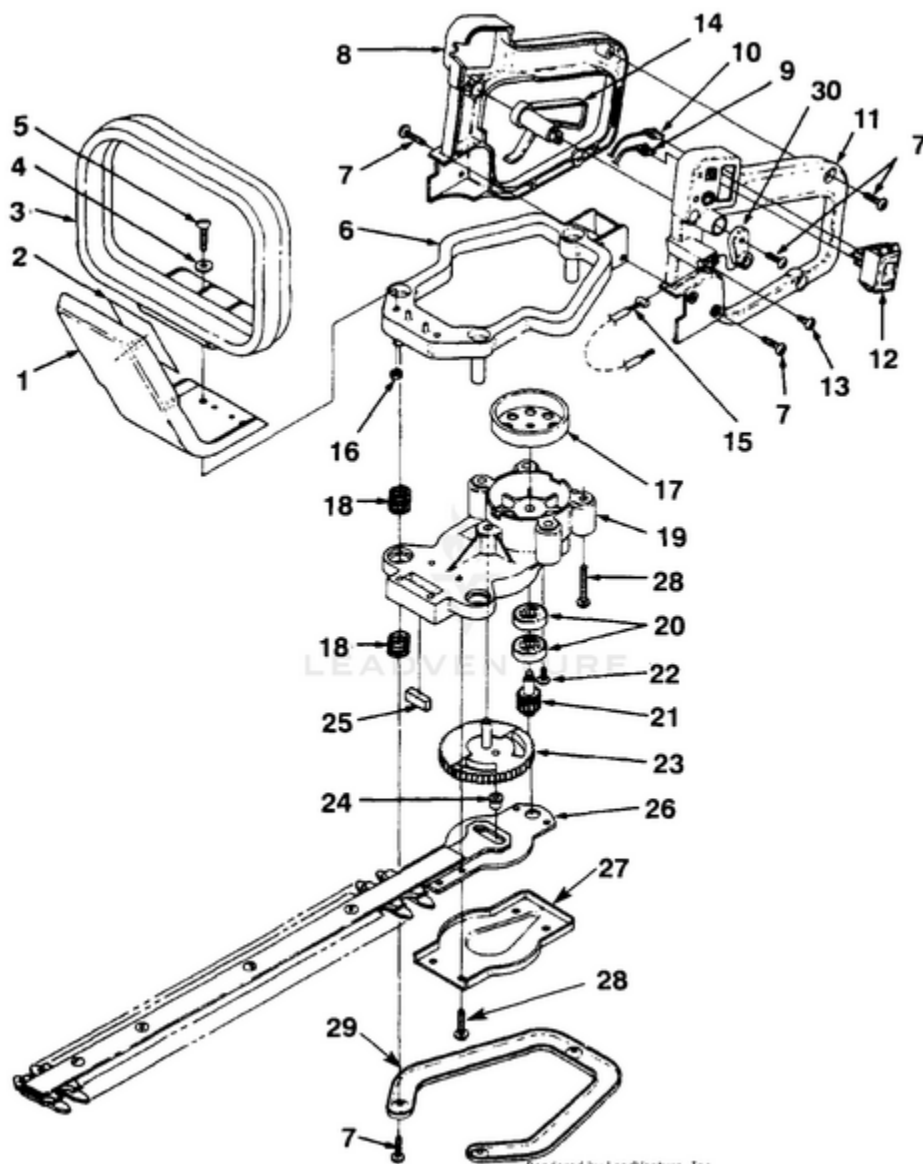

HT17 Hedge Trimmer UT-18007 - Figure C

Rendered by LeadVenture, Inc.

Ref #	Part #	Description	Qty	Context	Note
1	00937	GUARD-Hand (HX16, HT17, HT19)	1		
	01972	GUARD-Hand (HT21, HT17I, HT19I, HT21I, HT22)	1		
2	01317A	DECAL-Caution	1		
2	02916A	DECAL -Warning (HT17I, HT19I, HT21I)	1		
3	00936A	HANDLE-Front	1		
4	95249	WASHER-Flat (10-24)	2		
5	82538	SCREW-Thread Form. (10-24 X 3/4")	2		
6	01007	BASE-Vibration Isolator	1		
7	82536	SCREW-Thread Form. (#8 X 3/4")	7		
8	00938	HANDLE-Rear (Right)	1		
9	A00942	LEAD-Electrical	1		
10	A00943	LEAD-Ground	1		
11	00939	HANDLE-Rear (Left)	1		
12	00941	SWITCH	1		
	02497	SWITCH (HT17I, HT19I, HT21I)	1		
13	82541	SCREW-Thread Form. (#10 X 1/2")	1		
14	00958A	TRIGGER	1		
15	01973	CABLE-Throttle	1		
16	81208	NUT-Hex (10-24)	2		
17	00949B	DRUM-Clutch	1		
18	01009	SPRING-Compression	6		
19	A01526	GEAR BOX ASSEMBLY	1		
20	98843	BEARING-Ball	2		
21	A01313	PINION & SCREW ASSEMBLY	1		
22	82541	SCREW-Thread Form. (#10 X 1/2")	1		
23	A01312	GEAR & PIN ASSEMBLY	1		
24	00955	BUSHING	1		
25	00935	BLADE-Seal	1		
26	A00956A	BLADE ASSY. (HX16, HT17, HT17I)	1		
	02741	BLADE ASSY. (HT19, HT19I)	1		
	A01841A	BLADE ASSY. (HT21, HT21I)	1		
	04898	BLADE ASSY. (HT22)	1		
27	00954	COVER-Gear Box	1		
28	82537	SCREW-Thread Form. (#10 X 7/8")	4		
29	01013	BRACE	1		
30	00959	LEVER-Trigger	1