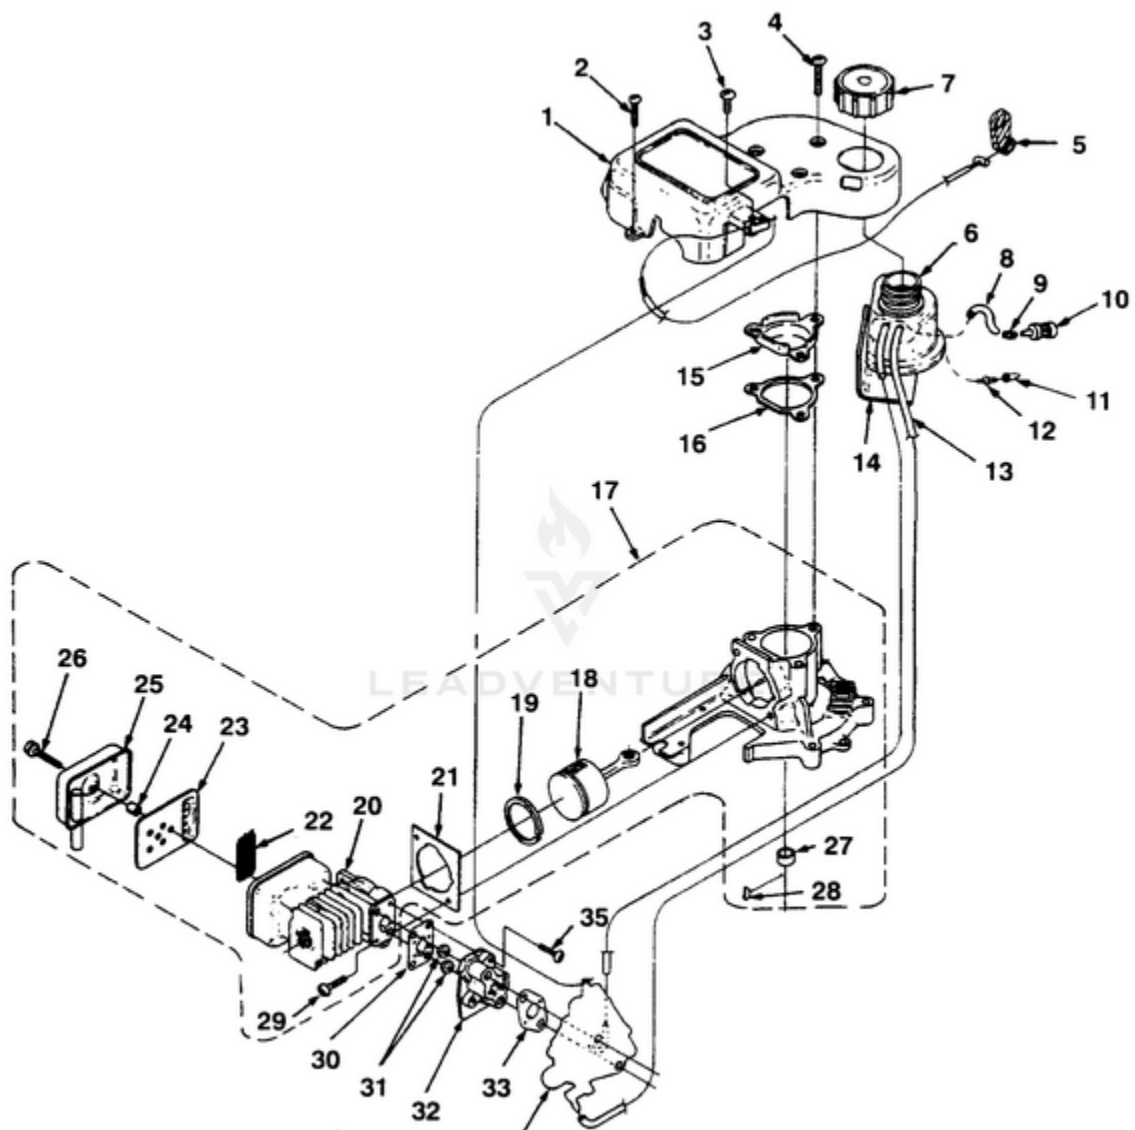

HT17 Hedge Trimmer UT-18007 - Figure A

34 Rendered by LeadVenture, Inc.

Ref #	Part #	Description	Qty	Context Note
1	A02571B	COVER-Engine	1	
2	82536	SCREW-Thread Form. (#8 X 3/4")	2	
3	82541	SCREW-Thread Form. (#10 X 1/2")	1	
4	82538	SCREW-Thread Form. (10-24 X 3/4")	3	
5	00959	LEVER-Trigger	1	
6	A04270A	FUEL TANK ASSEMBLY	1	
7	A00982B	CAP-Fuel	1	
8	9477222	TUBING-Rubber (5 1/2")	1	
9	98268	CLAMP-Wire	1	
10	49422	FILTER-Fuel	1	
11	98819	VALVE- Filter	1	
12	01327	FITTING	A/ R	
13	9477224	TUBING-Rubber (6 1/4")	1	
14	00927A	SPACER-Fuel Tank	1	
15	01836A	COVER-Crankcase	1	
16	00946	GASKET-Crankcase	1	
17	A02069B	SHORT BLOCK	1	When ordering a short block for UT18007 you must order items #4, 15 & 16.
18	A01014D	PISTON & ROD	1	
19	00915	RING-Piston	1	
20	A01523B	CYLINDER & MUFFLER ASSEMBLY	1	
21	02059	GASKET-Cylinder	1	
22	00921	SCREEN-Spark Arrestor	1	
23	00920	BAFFLE-Muffler	1	
24	00931	SPACER-Muffler	1	
25	A01838	COVER-Muffler	1	
26	82540	SCREW-Thread Form. (8-32 X 1")	3	
27	01971	SPACER	1	
28	69250	KEY-Woodruff	1	
29	82568	SCREW-Machine (10-24 X 3/4")	2	
30	00932A	GASKET-Heat Dam	1	