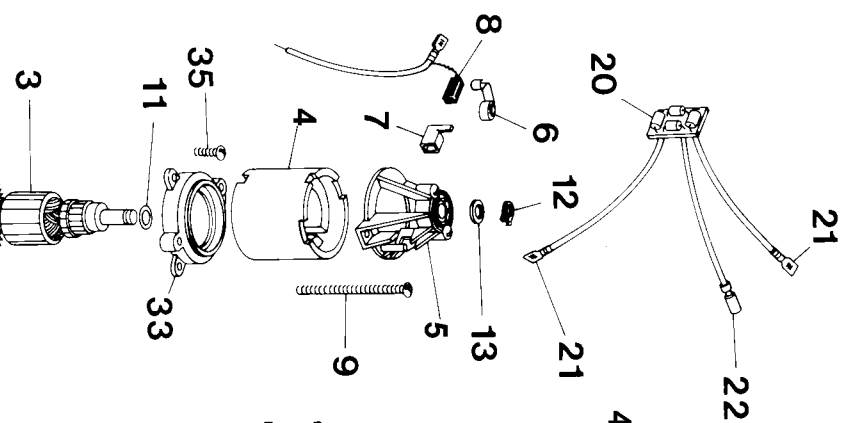

847

Parts List for HS1022 Type 1

Item Number	Part Number	Description	Qty Required
1	000000-00	No Longer Available	1
3	573201-01	ARMATURE & FAN	1
4	000000-00	No Longer Available	1
5	000000-00	No Longer Available	1
6	000000-00	No Longer Available	2
7	000000-00	No Longer Available	2
8	148875-00	BRUSH	2
9	330019-09	SCREW	2
11	157315-00	WASHER,SPRING	1
12	000000-00	No Longer Available	1
13	148902-00	WASHER,PLAIN	1
14	000000-00	No Longer Available	1
15	151319-00	SWITCH	1
16	151303-02	TRIGGER	1
17	148997-00	CLAMP,CORD	1
18	136086-02	TERMINAL	1
19	87486-00	CONTACT,TERM.	1
20	384920-01	PC BOARD	1
21	136086-02	TERMINAL	2
22	680131-01	RECEPTACLE	1
23	000000-00	No Longer Available	1
24	000000-00	No Longer Available	1
25	382925-00	BLADE ASSY.22IN	1
26	071653-13	SPACER	7
28	381980-00	NUT,STOP	7
29	88782-00	SCREW	7
30	397589-00	WASHER	1

Parts List for HS1022 Type 1

Item Number	Part Number	Description	Qty Required
31	158495-00	SCREW,TAPTITE	4
32	330019-04	SCREW,PLASTITE	6
33	000000-00	No Longer Available	1
34	133952-00	WASHER	1
35	330045-05	LOCK SCREW	3
36	149333-00	SPRING	1
37	330001-08	BEARING,SLEEVE	1
38	151625-00	BLADE,POLARIZED	1
39	000000-00	No Longer Available	1
40	382427-00	PAD,PRESSURE	1
41	385624-02	HANDLE ASM	1
42	000000-00	No Longer Available	1
43	000000-00	No Longer Available	1
45	134157-00	SCREW	2
45	99276-16	SCREW	2
46	330019-01	SCREW,TORX HD	2
47	380515-00	CUSHION,HANDLE	1
48	000000-00	No Longer Available	1
51	000000-00	No Longer Available	1
847	679853-00	BLADE SPACER KT	1