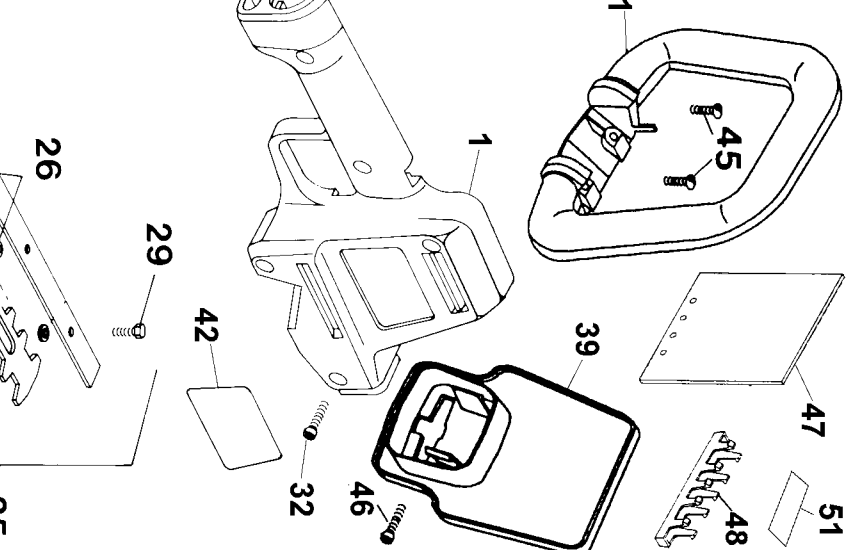

847

Parts List for HS1022 Type 1

Item Number	Part Number	Description	Qty Required
1	000000-00	No Longer Available	1
3	573201-01	ARMATURE & FAN	1
4	000000-00	No Longer Available	1
5	000000-00	No Longer Available	1
6	000000-00	No Longer Available	2
7	000000-00	No Longer Available	2
8	148875-00	BRUSH	2
9	330019-09	SCREW	2
11	157315-00	WASHER,SPRING	1
12	000000-00	No Longer Available	1
13	148902-00	WASHER,PLAIN	1
14	000000-00	No Longer Available	1
15	151319-00	SWITCH	1
16	151303-02	TRIGGER	1
17	148997-00	CLAMP,CORD	1
18	136086-02	TERMINAL	1
19	87486-00	CONTACT,TERM.	1
20	384920-01	PC BOARD	1
21	136086-02	TERMINAL	2
22	680131-01	RECEPTACLE	1
23	000000-00	No Longer Available	1
24	000000-00	No Longer Available	1
25	382925-00	BLADE ASSY.22IN	1
26	071653-13	SPACER	7
28	381980-00	NUT,STOP	7
29	88782-00	SCREW	7
30	397589-00	WASHER	1

Parts List for HS1022 Type 1

Item Number	Part Number	Description	Qty Required
31	158495-00	SCREW,TAPTITE	4
32	330019-04	SCREW,PLASTITE	6
33	000000-00	No Longer Available	1
34	133952-00	WASHER	1
35	330045-05	LOCK SCREW	3
36	149333-00	SPRING	1
37	330001-08	BEARING,SLEEVE	1
38	151625-00	BLADE,POLARIZED	1
39	000000-00	No Longer Available	1
40	382427-00	PAD,PRESSURE	1
41	385624-02	HANDLE ASM	1
42	000000-00	No Longer Available	1
43	000000-00	No Longer Available	1
45	134157-00	SCREW	2
45	99276-16	SCREW	2
46	330019-01	SCREW,TORX HD	2
47	380515-00	CUSHION,HANDLE	1
48	000000-00	No Longer Available	1
51	000000-00	No Longer Available	1
847	679853-00	BLADE SPACER KT	1