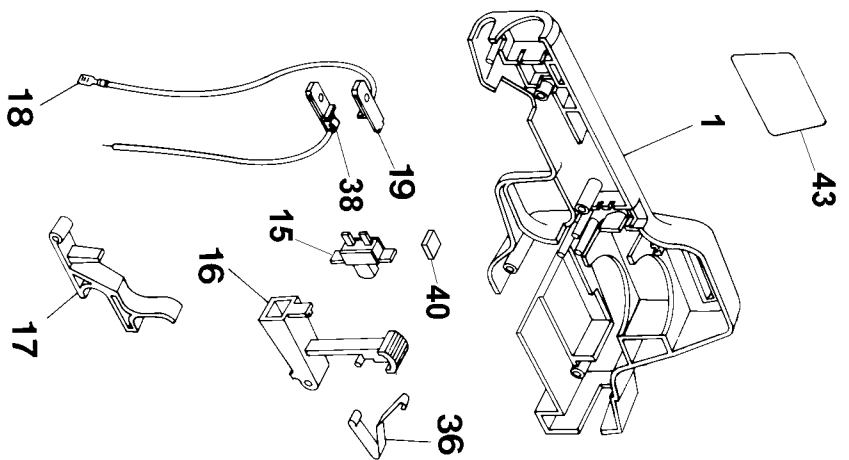

847

Parts List for HS1022 Type 1

Item Number	Part Number	Description	Qty Required
1	000000-00	No Longer Available	1
3	573201-01	ARMATURE & FAN	1
4	000000-00	No Longer Available	1
5	000000-00	No Longer Available	1
6	000000-00	No Longer Available	2
7	000000-00	No Longer Available	2
8	148875-00	BRUSH	2
9	330019-09	SCREW	2
11	157315-00	WASHER,SPRING	1
12	000000-00	No Longer Available	1
13	148902-00	WASHER,PLAIN	1
14	000000-00	No Longer Available	1
15	151319-00	SWITCH	1
16	151303-02	TRIGGER	1
17	148997-00	CLAMP,CORD	1
18	136086-02	TERMINAL	1
19	87486-00	CONTACT,TERM.	1
20	384920-01	PC BOARD	1
21	136086-02	TERMINAL	2
22	680131-01	RECEPTACLE	1
23	000000-00	No Longer Available	1
24	000000-00	No Longer Available	1
25	382925-00	BLADE ASSY.22IN	1
26	071653-13	SPACER	7
28	381980-00	NUT,STOP	7
29	88782-00	SCREW	7
30	397589-00	WASHER	1

Parts List for HS1022 Type 1

Item Number	Part Number	Description	Qty Required
31	158495-00	SCREW,TAPTITE	4
32	330019-04	SCREW,PLASTITE	6
33	000000-00	No Longer Available	1
34	133952-00	WASHER	1
35	330045-05	LOCK SCREW	3
36	149333-00	SPRING	1
37	330001-08	BEARING,SLEEVE	1
38	151625-00	BLADE,POLARIZED	1
39	000000-00	No Longer Available	1
40	382427-00	PAD,PRESSURE	1
41	385624-02	HANDLE ASM	1
42	000000-00	No Longer Available	1
43	000000-00	No Longer Available	1
45	134157-00	SCREW	2
45	99276-16	SCREW	2
46	330019-01	SCREW,TORX HD	2
47	380515-00	CUSHION,HANDLE	1
48	000000-00	No Longer Available	1
51	000000-00	No Longer Available	1
847	679853-00	BLADE SPACER KT	1