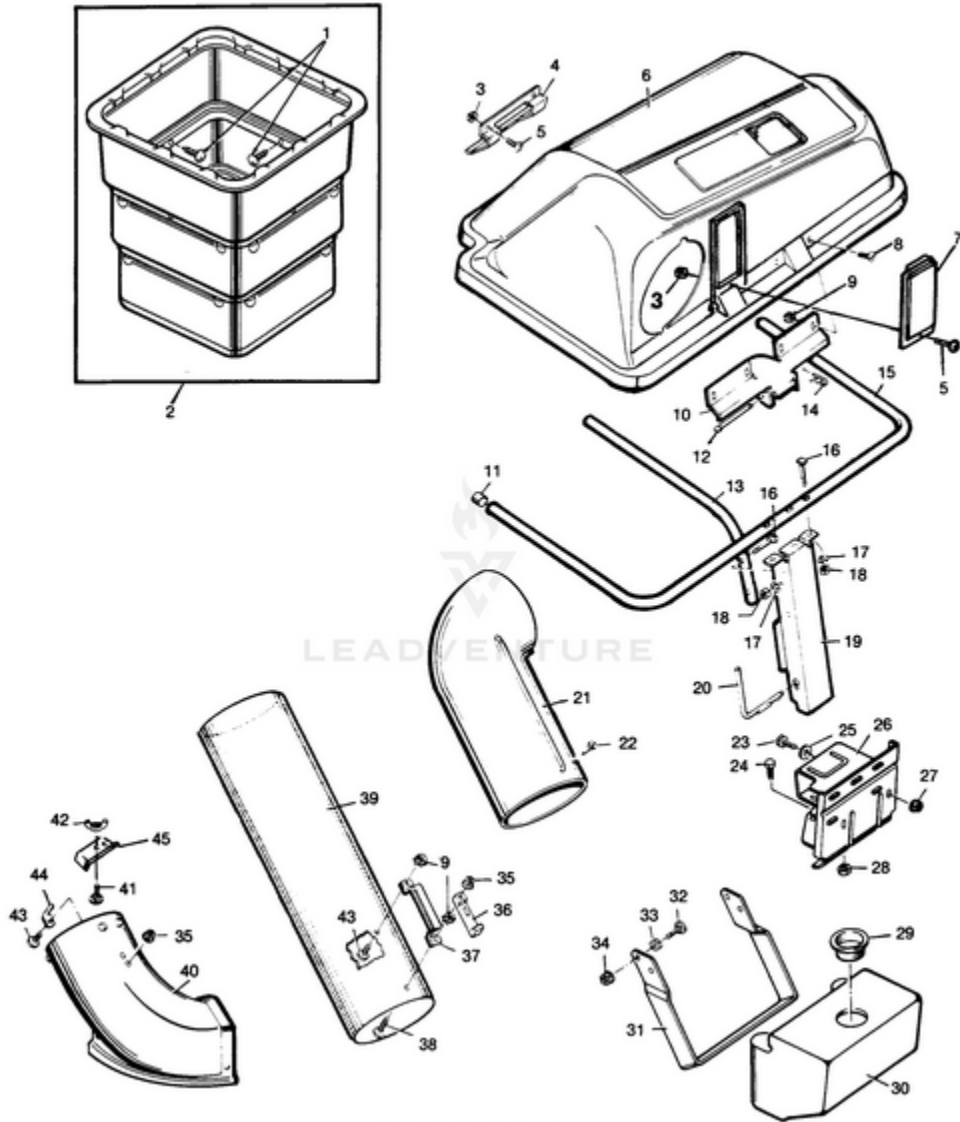

HRT1240G Tractor UT-33024 - Grass Catcher

Rendered by LeadVenture, Inc.

Ref #	Part #	Description	Qty	Context	Note
1	03542	FASTENER, Plastic			
2	0354697	CONTAINERS			Incl. #1
3	JA444782	NUT- Lock (hex)			
4	JA995006	HANDLE- Plastic			
5	JA403912	SCREW			
6	0354555	COVER			
7	0354572	WINDOW			
8	JA402934	SCREW			
9	JA995014	NUT- Keps			
10	JA995015	HINGE- Cover			
11	JA995016	CAP- End			
12	JA995017	PIN- Hinge cover			
13	JA995018	TUBE- Center			
14	JA460312	PIN- Hair			
15	JA995021	TUBE- Outer			
16	JA995022	BOLT- Special			
17	JA446134	USE UP03407			
18	JA995025	NUT- Hex			
19	JA995026	CHANNEL ASSEMBLY			
20	JA995027	PIN- Channel			
21	JA995028	ELBOW			
22	JA995029	SCREW			
23	JA400188	BOLT- Hex			
24	0354401	BOLT- Hex			
25	JA452006	NLA(NO LONGER AVAILABLE)			
26	JA995033	BRACKET- Frame			
27	JA995034	NUT- Lock (flange)			
28	0354402	NUT- Stover hex			
29	0354403	PLUG- Weight			
30	0354404	WEIGHT- Front			
31	0354405	SUPPORT- Front weight			
32	JA 441602	BOLT- Carriage			
33	JA443806	NUT- Jam			
34	JA445775	NUT- Lock (flange)			
35	JA445768	NUT- Lock (flange)			
36	JA995036	LATCH- Rubber			
37	JA995037	HANDLE- Connector tube			
38	JA995038	SCREW			
39	0354406	TUBE- Connector			
40	0354407	TUBE- Extension			
41	JA441679	BOLT- Carriage