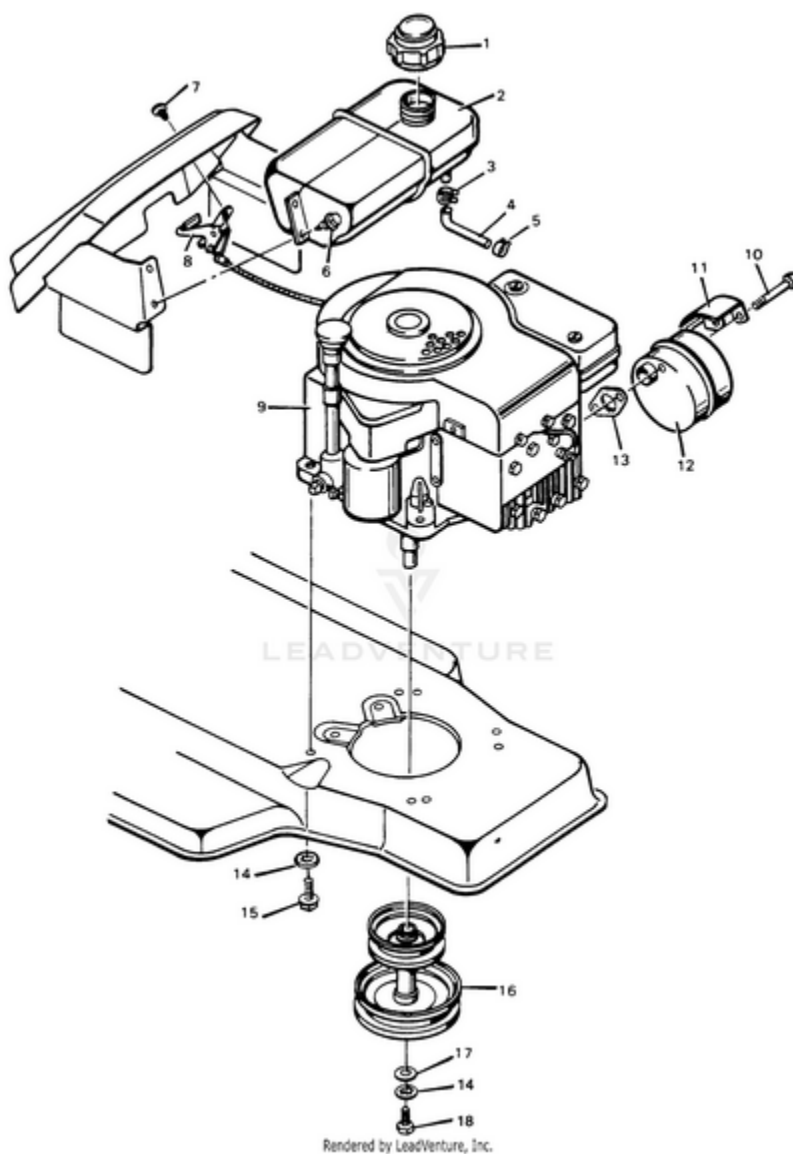

Ref #	Part #	Description	Qty	Context Note
39	0354568	BRACKET ASSEMBLY- Idler		
40	0354569	SPRING- Motion drive extension		
41	JA458009	RING- Retainer		
42	0354570	PULLEY- Motion drive		
43	0354571	PULLEY- Backside idler		
44	JA463009	KEY- Woodruff #9		
45		TRANSAXLE- Peerless (Model No. 930-011)		See your authorized Tecumseh Service Dealer for transaxle replacement parts.
46	JA 441602	BOLT- Carriage		
47	0354573	SUPPORT- Transaxle		
48	0354574	SCREW		
49	84010	WASHER		
50	0354575	KEY- Square		
51	0354576	WASHER		
52	0354577	SPACER- Transaxle		
53	0354579	WHEEL & TIRE ASSEMBLY		When ordering a tire, make sure to give the brand name of the tire so that the tread pattern on the tire wall match.
54	0354578	TIRE		
	0354924	TUBE		
55	0354580	STEM-Valve		
56	0354581	WASHER		

# HRT1240G Tractor UT-33024 - Engine and Tank

Ref #	Part #	Description	Qty	Context Note
1	0354657	CAP- Fuel		
2	0354658	TANK- Fuel		
3	0354659	CLAMP- Hose		
4	0354660	LINE- Fuel		
5	0354661	CLAMP- Hose		
6	0354514	SCREW		
7	0354662	SCREW		
8	0354663	CONTROL- Throttle		
9		ENGINE		For engine replacement parts, locate the engine brand name, model number, and type number and consult the appropriate dealer in your area.
10	0354664	BOLT- Hex		
11	0354665	SHIELD- Muffler heat		
12	0354666	MUFFLER		
13	0354667	GASKET		
14	JA447014	WASHER		
15	0354668	BOLT- Engine mount		
16	0354669	STACK PULLEY ASSEMBLY		
17	0354670	WASHER		
18	0354671	BOLT- Hex		