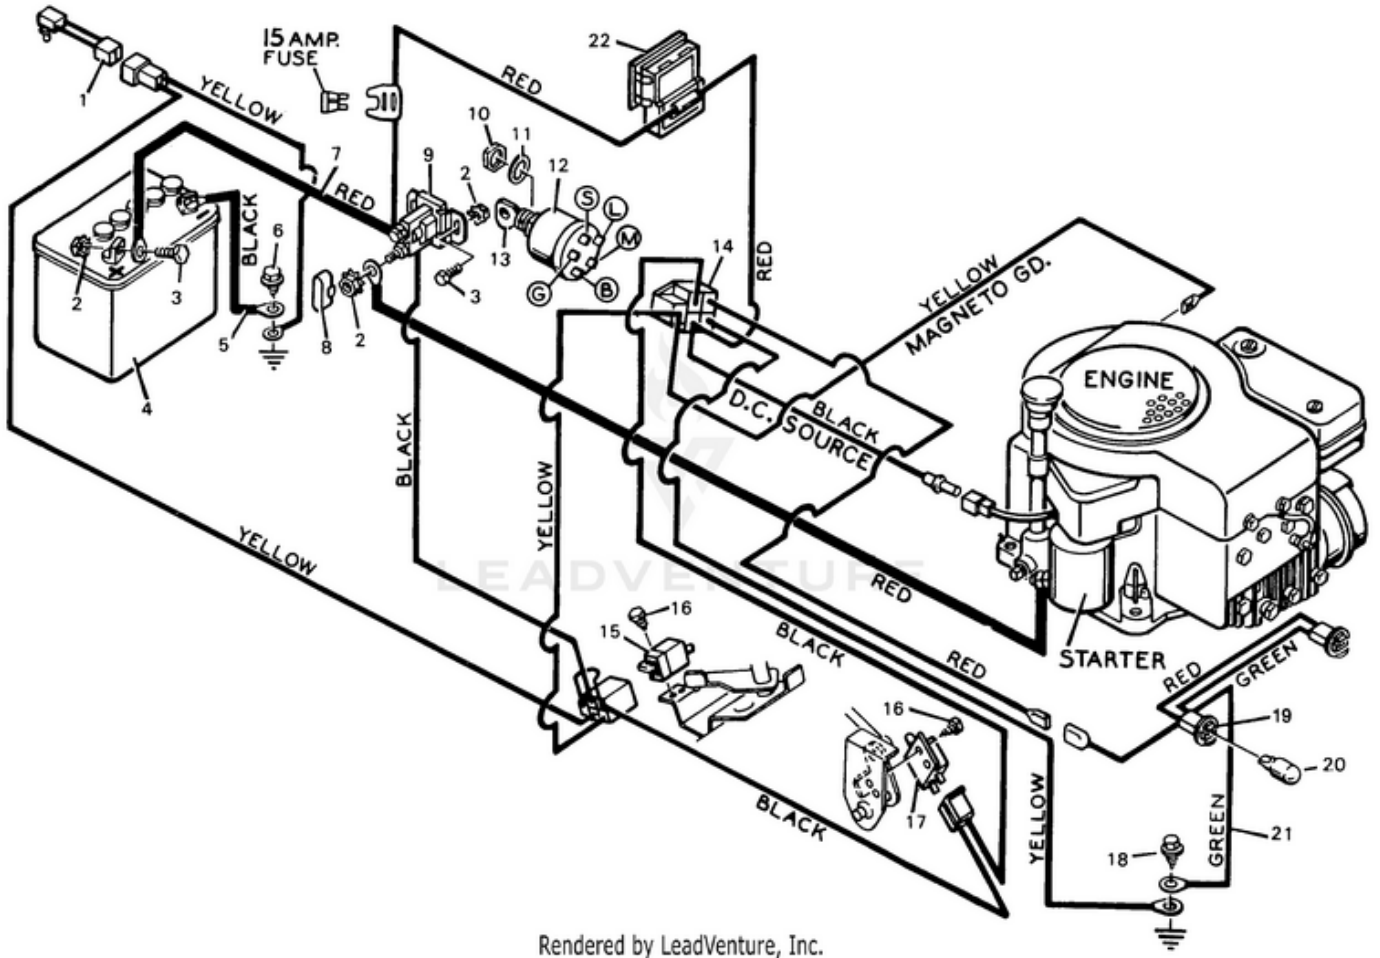

HRT1240G Tractor UT-33024 - Wiring Diagram

Rendered by LeadVenture, Inc.

Ref #	Part #	Description	Qty	Context	Note
1	0354637	SWITCH- Seat sensor			
2	JA444708	NUT- Lock			
3	JA400106	BOLT- Hex			
4	0354638	BATTERY- 30 amp.			
	0354638	ACID- Battery (Electrolyte)			
5	0354640	CABLE- Battery (ground)			
6	0354520	SCREW			
7	0354641	CABLE- Battery (positive)			
8	0354642	COVER- Solenoid			
9	0354643	SOLENOID			
10	0354644	NUT- Hex			
11	JA447224	WASHER- Shakeproof			
12	0354645	SWITCH- Ignition			
13	0354646	IGNITION KEY & RING			
14	0354647	HARNESS- Chassis wire			
	0354648	FUSE- Replacement			
	0354649	HOLDER- Fuse replacement			
15	0354650	SWITCH- P.T.O.			
16	0354651	SCREW			
17	0354652	SWITCH- Clutch			
18	0354514	SCREW			
19	0354653	SOCKET- Light			
20	0354654	BULB- Light			
21	0354655	HARNESS- Light wire			
22	0354656	AMMETER