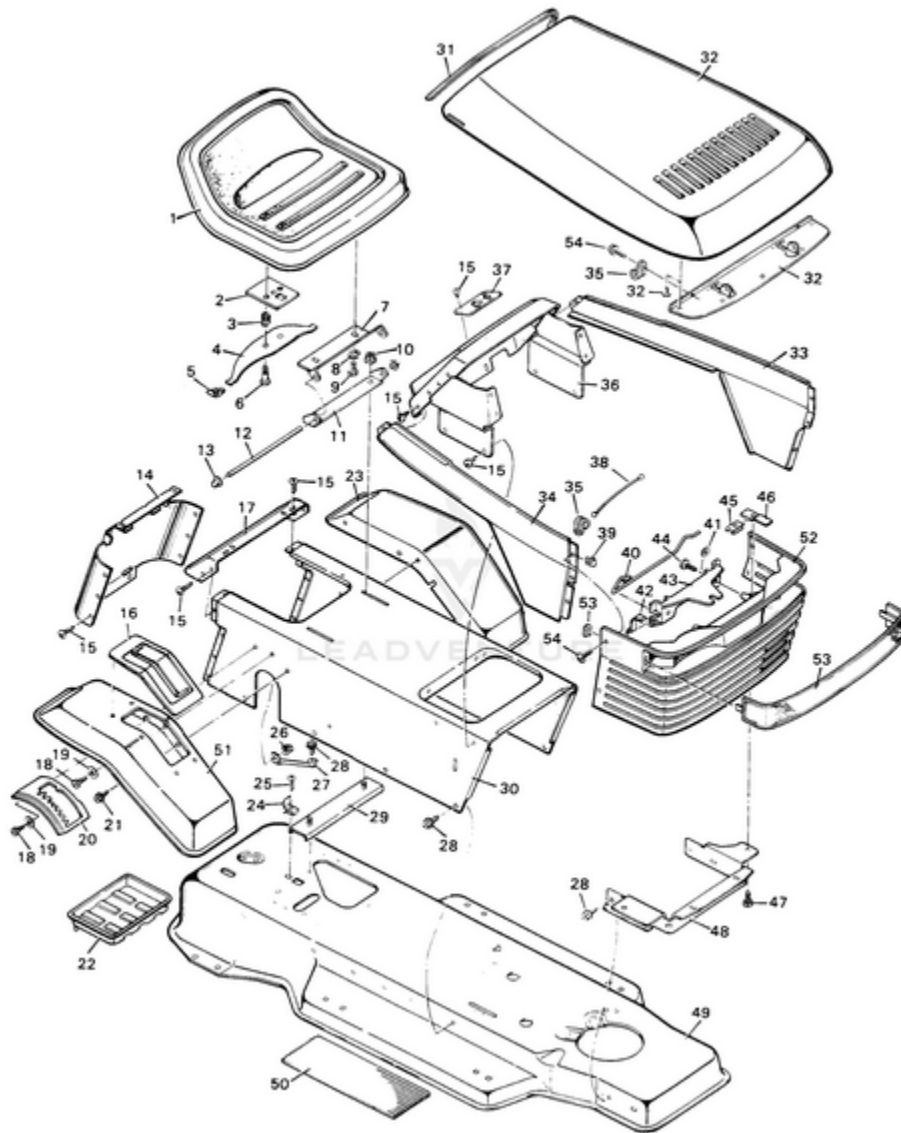

HRT1240G Tractor UT-33024 - Frame

Rendered by LeadVenture, Inc.

Ref #	Part #	Description	Qty	Context	Note
1	0354501	SEAT			
2	0354502	SWITCH PLATE ASSEMBLY			
3	0354503	SPRING- Compression			
4	0354504	SPRING- Seat			
5	0354505	GLIDE- Spring			
6	0354506	BOLT- Shoulder			
7	0354507	SUPPORT- Seat			
8	JA446134	USE UP03407			
9	JA 400182	BOLT- Hex			
10	JA445775	NUT- Hex washer			
11	0354508	BRACKET- Pivot			
12	0354509	ROD- Pivot			
13	JA994935	CAP- Push on			
14	A0354915	CAP- Console			
15	0354510	SCREW- Tap			
16	0354511	COVER- Shift			
17	0354512	FENDER- Apron			
18	JA400106	BOLT- Hex			
19	84006	WASHER- Flat			
20	0354513	GATE- Shift			
21	0354514	SCREW			
22	0354515	TRAY- Battery			
23	0354516	FENDER- Left			
24	0354517	CLIP- Battery			
25	0354518	SCREW			
26	JA444708	NUT- Lock			
27	0354519	STRUT- Console			
28	0354520	SCREW			
29	0354521	CHANNEL ASSEMBLY			
30	A0354909	CONSOLE			
31	0354522	TRIM- Edge			
32	A0354901	HOOD ASSEMBLY			
33	A0354903	PANEL- Left			
34	A0354905	PANEL- Right			
35	0354523	CLIP- Cable			
36	A0354907	DASH ASSEMBLY			
37	0354524	BEARING			
38	0354525	CABLE			
39	0354526	U-FASTENER			
40	0354527	ROD- Hinge			
41	JA453023	WASHER