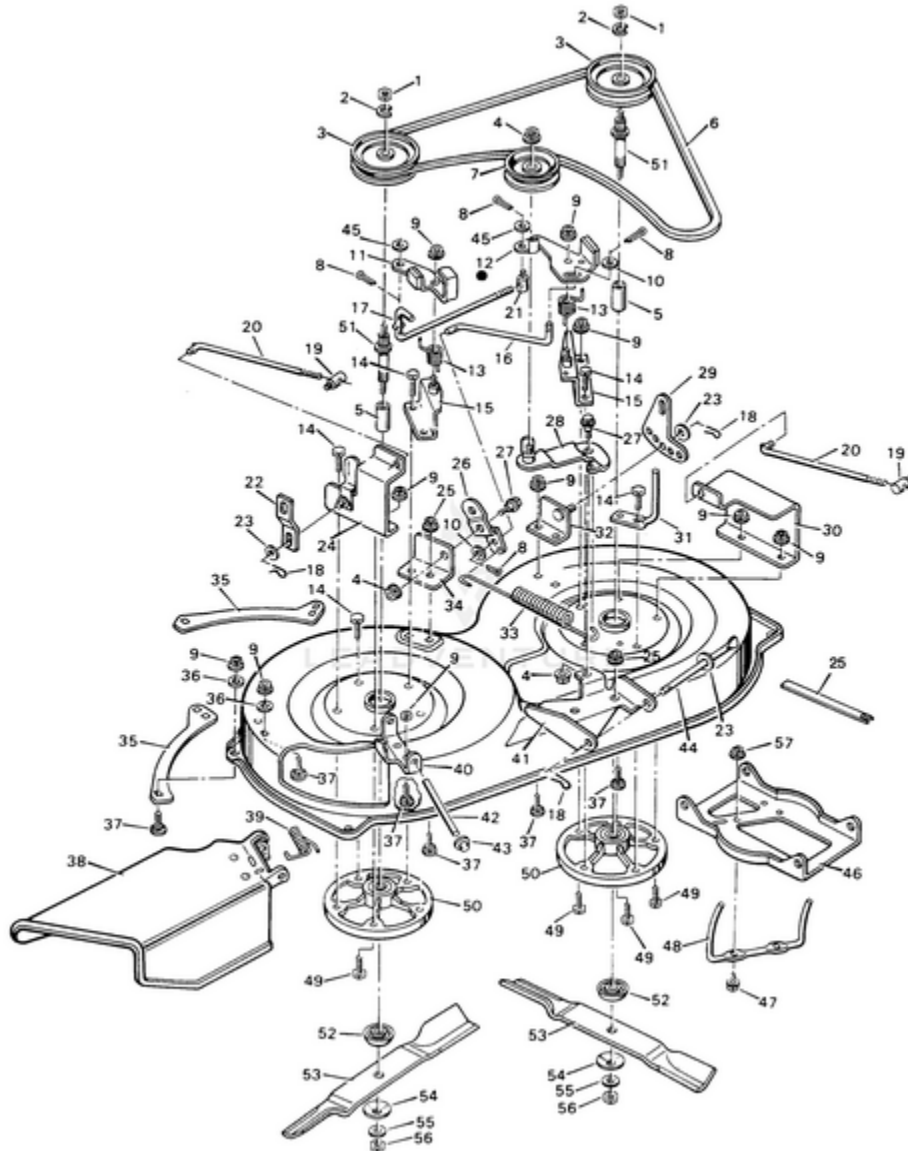

HRT1240G Tractor UT-33024 - Mower

Rendered by LeadVenture, Inc.

Ref #	Part #	Description	Qty	Context	Note
1	JA995045	NUT- Centerlock			
2	0354672	WASHER- Lock			
3	JA994942	PULLEY- Jackshaft			
4	0354673	NUT- Lock (flange)			
5	JA994934	SPACER			
6	0354674	BELT- Blade drive			
7	0354675	PULLEY- Idler			
8	JA460014	PIN- Cotter			
9	JA445775	NUT- Lock (flange)			
10	84065	WASHER			
11	0354676	BRAKE ASSEMBLY (Right)			
12	0354677	BRAKE ASSEMBLY (Left)			
13	0354678	SPRING- Torsion			
14	JA409915	BOLT- Hex			
15	0354679	BRAKE BRACKET ASSEMBLY			
16	0354680	BRAKE ROD			
17	0354681	ROD- Cross link			
18	JA460312	PIN- Hair			
19	0354682	NUT- Adjustable			
20	0354683	ROD- Adjuster			
21	0354543	NUT- Adjustable			
22	0354685	LINK- Suspension			
23	JA453017	NLA(NO LONGER AVAILABLE)			
24	0354686	RIGHT LIFTER BRACKET ASSY.			
25	0354922	INDICATOR- Plastic			
26	0354687	BRACKET- Pivot			
27	0354542	BOLT- Carriage			
28	0354688	IDLER ARM ASSEMBLY			
29	0354689	PLATE- Adjuster			
30	0354690	COVER- Pulley			
31	0354691	GUIDE- Belt			
32	0354692	LEFT LIFTER BRACKET ASSY.			
33	0354693	SPRING- Extension			
34	0354694	BRACKET- Pivot			
35	JA990007	PLATE			
36	JA453011	WASHER			
37	JA 441602	BOLT- Carriage			
38	JA994939	CHUTE DEFLECTOR ASSEMBLY			
39	JA994932	SPRING- Torsion			
40	JA990006	BRACKET- Hinge			
41	0354695	BRACKET- Front hanger