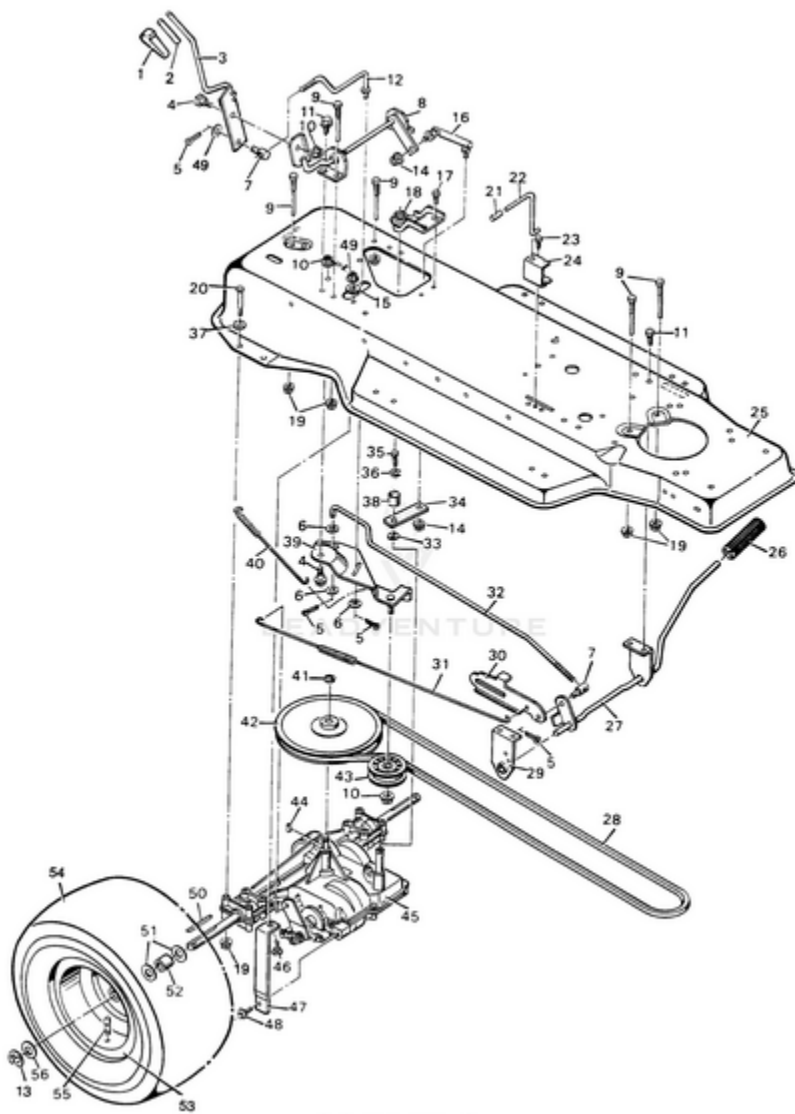

# HRT1240G Tractor UT-33024 - Drive & Clutch

Rendered by LeadVenture, Inc.

<b>Ref #</b>	<b>Part #</b>	<b>Description</b>	<b>Qty</b>	<b>Context Note</b>
1	0354539	GRIP		
2	0354540	GRIP- Inner		
3	0354541	HANDLE- Shift		
4	0354542	BOLT- Shoulder		
5	JA460014	PIN- Cotter		
6	JA453009	WASHER		
7	0354543	NUT- Adjustable		
8	0354544	SHIFTER ASSEMBLY		
9	0354545	GUIDE- Belt		
10	0354546	NUT- Lock (flange)		
11	0354520	SCREW		
12	0354547	LINK- Clutch		
13	0354582	E-RING		
14	0354548	NUT- Lock (flange)		
15	84027	WASHER		
16	0354549	SHIFTER LINK ASSEMBLY		
17	0354520	SCREW		
18	0354550	BRACKET- Support		
19	JA445775	NUT- Flange		
20	0354551	BOLT- Hex		
21	0354552	GRIP		
22	0354553	ROD- Control		
23	0354514	SCREW		
24	0354554	GUIDE- Bracket		
25	A0354917	FRAME		
26	0354556	CLUTCH AND BRAKE PEDAL		
27	0354557	LEVER ASSEMBLY		
28	0354558	BELT- Motion drive		
29	0354559	BRACKET- Support		
30	0354560	LATCH- Park brake		
31	0354561	SPRING- Brake extension		
32	0354562	ROD- Clutch		
33	0354563	WASHER		
34	0354564	YOKE- Shift		
35	0354565	BOLT- Hex		
36	JA446130	WASHER- Lock		
37	0354566	WASHER		
38	0354567	PILOT- Support		

Ref #	Part #	Description	Qty	Context Note
39	0354568	BRACKET ASSEMBLY- Idler		
40	0354569	SPRING- Motion drive extension		
41	JA458009	RING- Retainer		
42	0354570	PULLEY- Motion drive		
43	0354571	PULLEY- Backside idler		
44	JA463009	KEY- Woodruff #9		
45		TRANSAXLE- Peerless (Model No. 930-011)		See your authorized Tecumseh Service Dealer for transaxle replacement parts.
46	JA 441602	BOLT- Carriage		
47	0354573	SUPPORT- Transaxle		
48	0354574	SCREW		
49	84010	WASHER		
50	0354575	KEY- Square		
51	0354576	WASHER		
52	0354577	SPACER- Transaxle		
53	0354579	WHEEL & TIRE ASSEMBLY		When ordering a tire, make sure to give the brand name of the tire so that the tread pattern on the tire wall match.
54	0354578	TIRE		
	0354924	TUBE		
55	0354580	STEM-Valve		
56	0354581	WASHER		