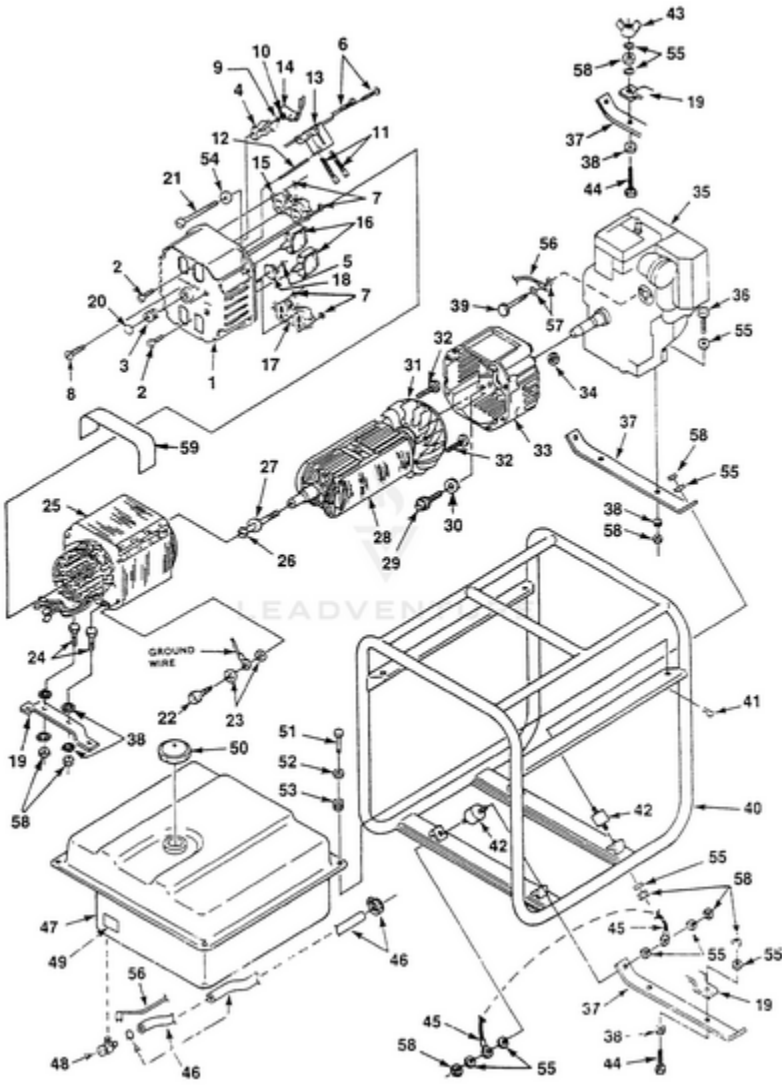

HRL5500 Generator UT-03776 - Generator

Rendered by LeadVenture, Inc.

Ref #	Part #	Description	Qty	Context Note
1	A02440A	BRUSH HEAD- Complete	1	
2	80630	SCREW- Mach. Pan Hd. (6-32 x 1/2")	2	
3	03044	BEARING- Needle	1	
4	02435	CLIP- Spring	1	
5	02436	WASHER- Shaft Retention	1	
6	82526	SCREW- Pan Hd (6-19 x 3/4")	2	
7	02437	WASHER- Shaft Retention	4	
8	80571	SCREW- Mach. Pan Hd. (6-32 x 3/4")	1	
9	83119	WASHER- Lock Ext. (#6)	1	
10	81002	NUT- Hex	1	
	A03035	BRUSH & RETAINER KIT	1	
11	02664	BRUSH	2	
12	02857	PIN- Retainer	1	
13	02365	HOLDER- Brush	1	
14	A02860	CAPACITOR W/ Lead	1	
15	50991A	RECEPTACLE- Duplex (NEMA 5-15R)	1	
16	02511	BREAKER-Circuit (25 AMP)	2	
17	02863A	RECEPTACLE- 240V (NEMA 6-20R)	1	
18	95672	RECTIFIER	1	
19	028451	BRACKET- Generator Mounting	1	
20	02438	PLUG- Expansion	1	
21	4885301	BOLT- Stator	4	
22	82538	SCREW	1	
23	83121	WASHER- Lock (Int./Ext.)	2	
24	80083	SCREW (5/16 x 3/4")	2	
25	A02433S	STATOR & CORE	1	
26	4885214	BOLT- Rotor	1	
27	03433	WASHER- Lock (5/16")	1	