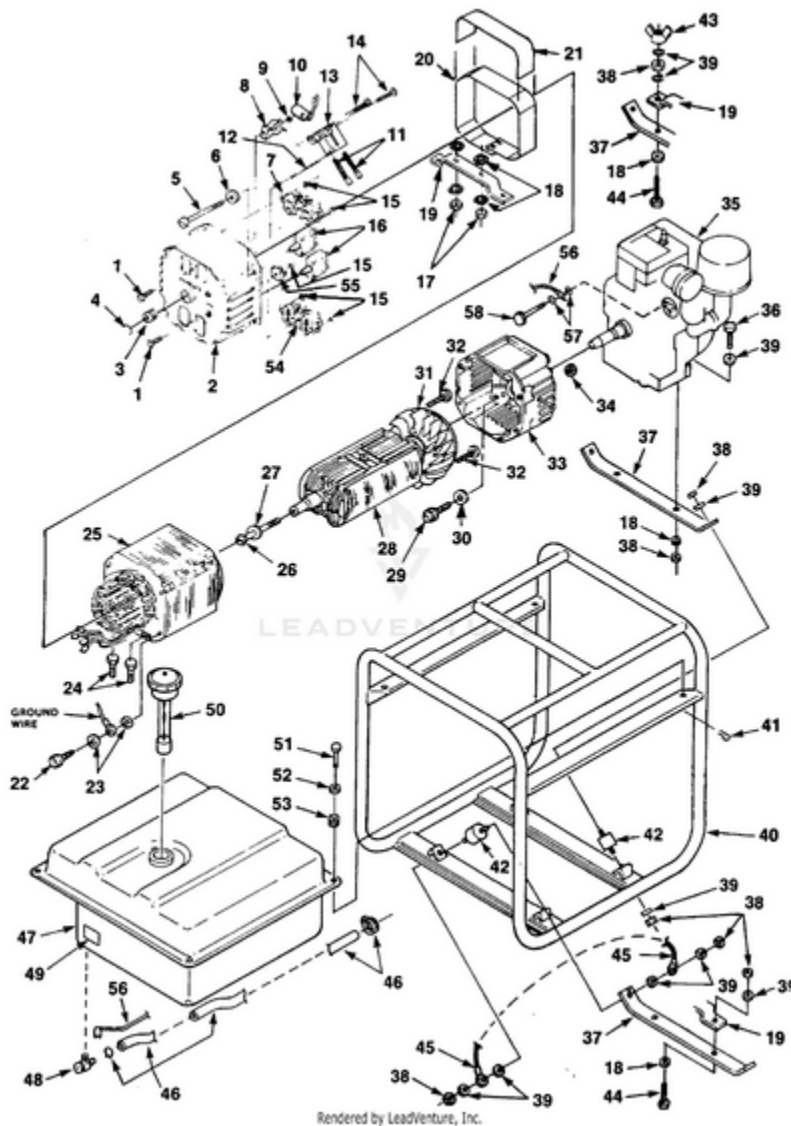

HRL4400 UT-03771 - Generator & Frame

Ref #	Part #	Description	Qty	Context Note
1	80630	SCREW- Mach. Pan Hd.	2	
2	023623	BRUSH HEAD	1	
3	03044	BEARING- Needle	1	
4	02438	PLUG- Expansion	1	
5	4885306	BOLT- Stator	4	
6	84124	WASHER- Flat	4	
7	50991	RECEPTACLE- Duplex (Nema 5-15R)	1	
8	02435	CLIP- Spring	1	
9	02436	WASHER- Shaft retention	2	
10	A02860	CAPACITOR w/ Lead	1	
	A03035	BRUSH & RETAINER KIT	1	
11	02664	BRUSH	2	
12	02857	PIN- Retainer	1	
13	02365	HOLDER- Brush	1	
14	82526	SCREW	2	
15	02437	WASHER- Shaft retention	5	
16	49831	BREAKER- Circuit (20 amp.)	2	
17	81162	NUT- Hex (5/16-18)	14	
18	83033	WASHER- Lock (Int./Ext.)	8	
19	028451	BRACKET- Gen Mtg	1	
20	028781	WRAPPER- Stator	1	
21	02982	DECAL- Warning	1	
22	82538	SCREW	1	
23	83121	WASHER- Lock (Int / Ext)	2	
24	80083	SCREW (5/16 x 3/4")	2	
25	A02796S	STATOR & CORE	1	
26	4885210	BOLT- Rotor	1	
27	03433	WASHER- Lock (5/16")	1	
28	A02799AS	ROTOR	1	
29	80187	SCREW- Cap hex hd	4	

Ref #	Part #	Description	Qty	Context Note
30	83078	WASHER- Lock (Int./Ext.)	4	
31	A04013	FAN ASSEMBLY	1	
32	82526	SCREW- Pan hd	4	
33	020266	END BELL	1	
34	81267	NUT- Hex	4	
35		ENGINE	1	For engine replacement parts locate the engine brand name, model number, and type number and consult the appropriate dealer in your area.
36	80197	SCREW- Cap hex ho	2	
37	49265	SUPPORT- Engine	2	
38	81162	NUT- Hex	14	
39	83081	WASHER- Lock (Int.)	15	
40	A033211	ROLL CAGE	1	
41	49412	PIN- Cotter	4	
42	49367	ISOLATOR- Vibration	4	
43	81015	NUT- Wing	1	
44	80088	SCREW- Mach. hex hd	2	
45	A49399	GROUND STRAP	1	
46	A49306	FUEL LINE ASSEMBLY	1	
47	489312	FUEL TANK	1	
48	49005	VALVE- Fuel	1	
49	49340	DECAL- Fuel valve	1	
50	49179	CAP- Fuel	1	
51	49329	PIN- Clevis	4	
52	84006	WASHER- Flat	4	
53	49351	GROMMET- Isolator	4	
54	02863	RECEPTACLE- 240 V (Nema 6-20R)	1	
55	95672	RECTIFIER	1	
56	A03322	GROUND STRAP	1	
57	83070	WASHER- Lock	2	
58	80049	SCREW	1	