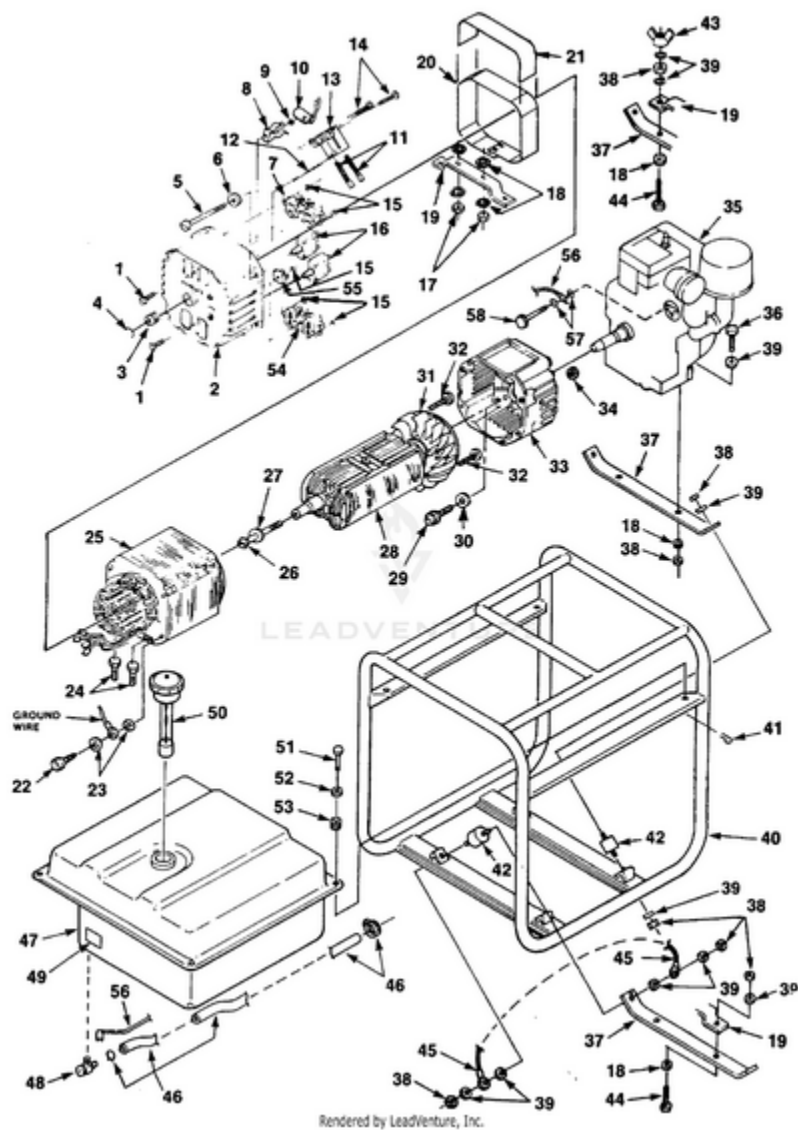

HRL400HD/CSA Generator UT-03757 - Generator & Frame

Ref #	Part #	Description	Qty	Context Note
1	80630	SCREW- Mach. Pan Hd.	2	
2	023625A	BRUSH HEAD	1	
3	03044	BEARING- Needle	1	
4	02438	PLUG- Expansion	1	
5	4885306	BOLT- Stator	4	
6	84124	WASHER- Flat	4	
7	498031	RECEPTACLE- Duplex (Nema 5-15R)	1	
8	02435	CLIP- Spring	1	
9	02436	WASHER- Shaft retention	2	
10	A02860	CAPACITOR w/ Lead	1	
	A03035	BRUSH & RETAINER KIT	1	
11	02664	BRUSH	2	
12	02857	PIN- Retainer	1	
13	02365	HOLDER- Brush	1	
14	82526	SCREW	2	
15	02437	WASHER- Shaft retention	5	
16	01649	BREAKER- Circuit (15 amp.)	2	
17	81162	NUT- Hex (5/16-18)	14	
18	83033	WASHER- Lock (Int./Ext.)	8	
19	028451	BRACKET- Gen Mtg	1	
20	028781	WRAPPER- Stator	1	
21	02982	DECAL- Warning	1	
22	82538	SCREW	1	
23	83121	WASHER- Lock (Int / Ext)	2	
24	80083	SCREW (5/16 x 3/4")	2	
25	A02796S	STATOR & CORE	1	
26	4885210	BOLT- Rotor	1	
27	03433	WASHER- Lock (5/16")	1	
28	A02799AS	ROTOR	1	
29	80187	SCREW- Cap hex hd	4	

Ref #	Part #	Description	Qty	Context Note
30	83078	WASHER- Lock (Int./Ext.)	4	
31	A04013	FAN ASSEMBLY	1	
32	82526	SCREW- Pan hd	4	
33	020266	END BELL	1	
34	81267	NUT- Hex	4	
35		ENGINE	1	For engine replacement parts locate the engine brand name, model number, and type number and consult the appropriate dealer in your area.
36	80197	SCREW- Cap hex ho	2	
37	49265	SUPPORT- Engine	2	
38	81162	NUT- Hex	14	
39	83081	WASHER- Lock (Int.)	15	
40	A033211	ROLL CAGE	1	
41	49412	PIN- Cotter	4	
42	49367	ISOLATOR- Vibration	4	
43	81015	NUT- Wing	1	
44	80088	SCREW- Mach. hex hd	2	
45	A49399	GROUND STRAP	1	
46	A49306	FUEL LINE ASSEMBLY	1	
47	489312	FUEL TANK	1	
48	49005	VALVE- Fuel	1	
49	49340	DECAL- Fuel valve	1	
50	49179	CAP- Fuel	1	
51	49329	PIN- Clevis	4	
52	84006	WASHER- Flat	4	
53	49351	GROMMET- Isolator	4	
54	03613	RECEPTACLE- 240 V (Nema 5-15R)	1	
55	95672	RECTIFIER	1	
56	A03322	GROUND STRAP	1	
57	83070	WASHER- Lock	2	
58	80049	SCREW	1	