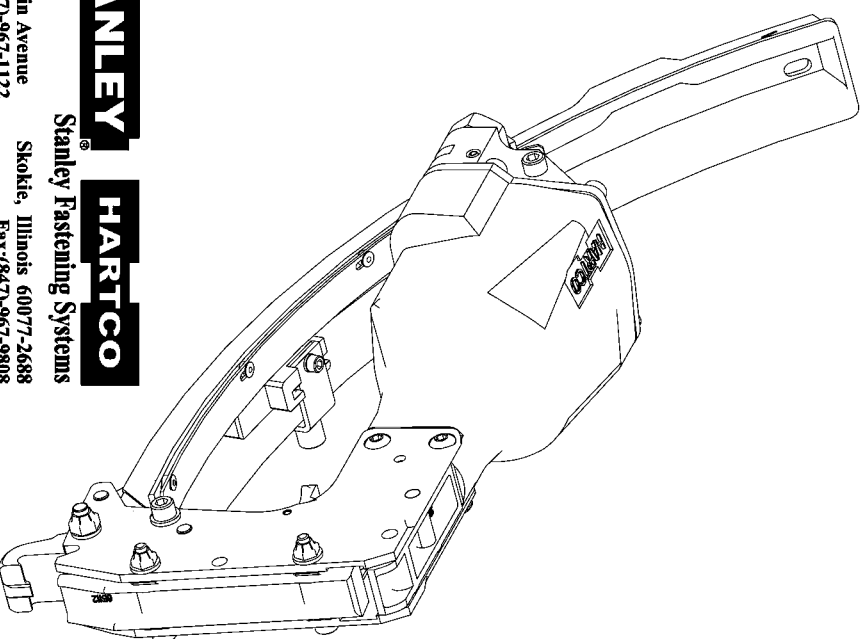

HARTCO CLINCHING TOOLS SERIES B PARTS LIST

MAIN VALVE ASSEMBLY
PART NO. HR-55047

PILOT VALVE ASSEMBLY
PART NO. HR-55328

FOLLOWER ASSEMBLY

SUSPENSION HANGER ASSEMBLY
PART NO. HR-55397

STANLEY

HARTCO

Stanley Fastening Systems

7707 Austin Avenue
Phone:(847)-967-1122

Skokie, Illinois 60077-2688
Fax:(847)-967-9808

800

Parts List for HR-88B Type 0

Item Number	Part Number	Description	Qty Required
3	HR-15000	BHCS 1/4-20 X 5/8	2
4	HR-15001	SHCS 1/4-20 X 3/4	4
5	HR-15004	PIN- DOWEL 1/8 X 7/8	2
6	HR-15005	PIN- ROLL 5/32 X 1	1
7	HR-15010	O-RING VITON 9/16 X	1
8	HR-15011	O-RING 1/4 X 3/8 X 1	1
9	HR-15014	O-RING 3/8 X 1/2 X 1	1
10	HR-15015	O-RING VITON 1 X 1 1	1
11	HR-15016	O-RING 2 7/8 X 3 X 1	1
12	HR-15017	O-RING 2 3/4 X 3 1/8	1
13	HR-15020	NUT- THIN JAM FLEXLO	1
14	HR-15023	NUT- FLEXLOC 1/4-20	2
15	HR-15028	SHCS 1/4-20 X 5/8	2
16	HR-15029	WASHER- LOCK 5/16 ID	1
17	HR-15031	WASHER- LOCK 1/4 ID	5
18	HR-15038	WASHER- FLAT 3/8 X 1	1
19	HR-15044	NUT- FLEXLOC 10-24	2
20	HR-15054	O-RING	1
21	HR-15061	BHCS 1/4-20 X 1/2	2
22	HR-15063	SHCS 1/4-20 X 1-1/4	1
23	HR-15235	SHSS 1/4 X 1 1/4	2
24	HR-55002	PIN - SIDE PLATE	2
25	HR-55008	LINK	2
26	HR-55009	PIN- DOWEL 5/16 X 1	1
27	HR-55012	TRIGGER COMPLETE	1
28	HR-55017	YOKE - PISTON ROD	1
29	HR-55018	PISTON PIN - ROLLER	1