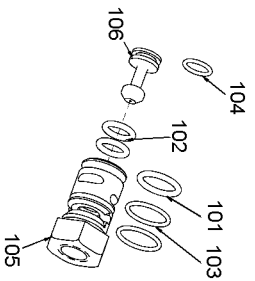

HARTCO CLINCHING TOOLS SERIES B PARTS LIST

MAIN VALVE ASSEMBLY
PART NO. HR-55047

PILOT VALVE ASSEMBLY
PART NO. HR-55328

FOLLOWER ASSEMBLY

SUSPENSION HANGER ASSEMBLY
PART NO. HR-55397

STANLEY

HARTCO

Stanley Fastening Systems

7707 Austin Avenue
Phone:(847)-967-1122

Skokie, Illinois 60077-2688
Fax:(847)-967-9808

800

Parts List for HR-88B Type 0

Item Number	Part Number	Description	Qty Required
3	HR-15000	BHCS 1/4-20 X 5/8	2
4	HR-15001	SHCS 1/4-20 X 3/4	4
5	HR-15004	PIN- DOWEL 1/8 X 7/8	2
6	HR-15005	PIN- ROLL 5/32 X 1	1
7	HR-15010	O-RING VITON 9/16 X	1
8	HR-15011	O-RING 1/4 X 3/8 X 1	1
9	HR-15014	O-RING 3/8 X 1/2 X 1	1
10	HR-15015	O-RING VITON 1 X 1 1	1
11	HR-15016	O-RING 2 7/8 X 3 X 1	1
12	HR-15017	O-RING 2 3/4 X 3 1/8	1
13	HR-15020	NUT- THIN JAM FLEXLO	1
14	HR-15023	NUT- FLEXLOC 1/4-20	2
15	HR-15028	SHCS 1/4-20 X 5/8	2
16	HR-15029	WASHER- LOCK 5/16 ID	1
17	HR-15031	WASHER- LOCK 1/4 ID	5
18	HR-15038	WASHER- FLAT 3/8 X 1	1
19	HR-15044	NUT- FLEXLOC 10-24	2
20	HR-15054	O-RING	1
21	HR-15061	BHCS 1/4-20 X 1/2	2
22	HR-15063	SHCS 1/4-20 X 1-1/4	1
23	HR-15235	SHSS 1/4 X 1 1/4	2
24	HR-55002	PIN - SIDE PLATE	2
25	HR-55008	LINK	2
26	HR-55009	PIN- DOWEL 5/16 X 1	1
27	HR-55012	TRIGGER COMPLETE	1
28	HR-55017	YOKE - PISTON ROD	1
29	HR-55018	PISTON PIN - ROLLER	1

Parts List for HR-88B Type 0

Item Number	Part Number	Description	Qty Required
301	HR-15025	SHCS 8-32 X 5/8 W/NY	1
302	HR-15026	PIN- ROLL 1/8 X 3/4	1
303	HR-15032	WASHER- LOCK #8	1
304	HR-55032	FOLLOWER LATCH CL	1
305	HR-55038	LATCH SPRING CL	1
306	HR-55039	FOLLOWER BRKT. ASSEM	1
307	HR-55040	NEGATOR SPRING CL	1
401	HR-15000	BHCS 1/4-20 X 5/8	1
402	HR-15002	PIN- ROLL 3/32 x 1/2	2
403	HR-15023	NUT- FLEXLOC 1/4-20	1
404	HR-15028	SHCS 1/4-20 X 5/8	1
405	HR-15031	WASHER- LOCK 1/4 ID	1
406	HR-15037	ROLLER BEARING	1
407	HR-15038	WASHER- FLAT 3/8 X 1	1
408	HR-15316	BHCS 1/4-20 X 1	1
409	HR-55053	HANGER SUPPORT	1
410	HR-55095	HANGER YOKE	2
411	HR-55096	SUSPENSION HANGER CL	1
800	100653	LUBE (2CC)	1
800	100679	LUBE (1LB.CAN)	1