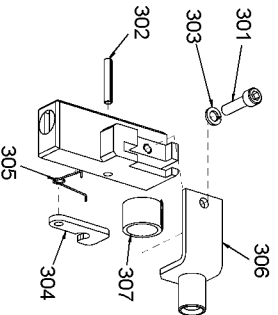

HARTCO CLINCHING TOOLS SERIES B PARTS LIST

MAIN VALVE ASSEMBLY
PART NO. HR-55047

PILOT VALVE ASSEMBLY
PART NO. HR-55328

FOLLOWER ASSEMBLY

SUSPENSION HANGER ASSEMBLY
PART NO. HR-55397

STANLEY

HARTCO

Stanley Fastening Systems

7707 Austin Avenue
Phone:(847)-967-1122

Skokie, Illinois 60077-2688
Fax:(847)-967-9808

800

Parts List for HR-88B Type 0

Item Number	Part Number	Description	Qty Required
3	HR-15000	BHCS 1/4-20 X 5/8	2
4	HR-15001	SHCS 1/4-20 X 3/4	4
5	HR-15004	PIN- DOWEL 1/8 X 7/8	2
6	HR-15005	PIN- ROLL 5/32 X 1	1
7	HR-15010	O-RING VITON 9/16 X	1
8	HR-15011	O-RING 1/4 X 3/8 X 1	1
9	HR-15014	O-RING 3/8 X 1/2 X 1	1
10	HR-15015	O-RING VITON 1 X 1 1	1
11	HR-15016	O-RING 2 7/8 X 3 X 1	1
12	HR-15017	O-RING 2 3/4 X 3 1/8	1
13	HR-15020	NUT- THIN JAM FLEXLO	1
14	HR-15023	NUT- FLEXLOC 1/4-20	2
15	HR-15028	SHCS 1/4-20 X 5/8	2
16	HR-15029	WASHER- LOCK 5/16 ID	1
17	HR-15031	WASHER- LOCK 1/4 ID	5
18	HR-15038	WASHER- FLAT 3/8 X 1	1
19	HR-15044	NUT- FLEXLOC 10-24	2
20	HR-15054	O-RING	1
21	HR-15061	BHCS 1/4-20 X 1/2	2
22	HR-15063	SHCS 1/4-20 X 1-1/4	1
23	HR-15235	SHSS 1/4 X 1 1/4	2
24	HR-55002	PIN - SIDE PLATE	2
25	HR-55008	LINK	2
26	HR-55009	PIN- DOWEL 5/16 X 1	1
27	HR-55012	TRIGGER COMPLETE	1
28	HR-55017	YOKE - PISTON ROD	1
29	HR-55018	PISTON PIN - ROLLER	1