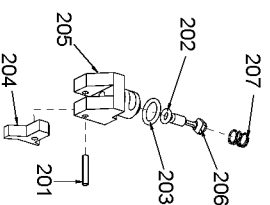

HARTCO CLINCHING TOOLS SERIES B PARTS LIST

MAIN VALVE ASSEMBLY
PART NO. HR-55047

PILOT VALVE ASSEMBLY
PART NO. HR-55328

FOLLOWER ASSEMBLY

SUSPENSION HANGER ASSEMBLY
PART NO. HR-55397

STANLEY

HARTCO

Stanley Fastening Systems

7707 Austin Avenue
Phone:(847)-967-1122

Skokie, Illinois 60077-2688
Fax:(847)-967-9808

800

Parts List for HR-88B Type 0

Item Number	Part Number	Description	Qty Required
3	HR-15000	BHCS 1/4-20 X 5/8	2
4	HR-15001	SHCS 1/4-20 X 3/4	4
5	HR-15004	PIN- DOWEL 1/8 X 7/8	2
6	HR-15005	PIN- ROLL 5/32 X 1	1
7	HR-15010	O-RING VITON 9/16 X	1
8	HR-15011	O-RING 1/4 X 3/8 X 1	1
9	HR-15014	O-RING 3/8 X 1/2 X 1	1
10	HR-15015	O-RING VITON 1 X 1 1	1
11	HR-15016	O-RING 2 7/8 X 3 X 1	1
12	HR-15017	O-RING 2 3/4 X 3 1/8	1
13	HR-15020	NUT- THIN JAM FLEXLO	1
14	HR-15023	NUT- FLEXLOC 1/4-20	2
15	HR-15028	SHCS 1/4-20 X 5/8	2
16	HR-15029	WASHER- LOCK 5/16 ID	1
17	HR-15031	WASHER- LOCK 1/4 ID	5
18	HR-15038	WASHER- FLAT 3/8 X 1	1
19	HR-15044	NUT- FLEXLOC 10-24	2
20	HR-15054	O-RING	1
21	HR-15061	BHCS 1/4-20 X 1/2	2
22	HR-15063	SHCS 1/4-20 X 1-1/4	1
23	HR-15235	SHSS 1/4 X 1 1/4	2
24	HR-55002	PIN - SIDE PLATE	2
25	HR-55008	LINK	2
26	HR-55009	PIN- DOWEL 5/16 X 1	1
27	HR-55012	TRIGGER COMPLETE	1
28	HR-55017	YOKE - PISTON ROD	1
29	HR-55018	PISTON PIN - ROLLER	1