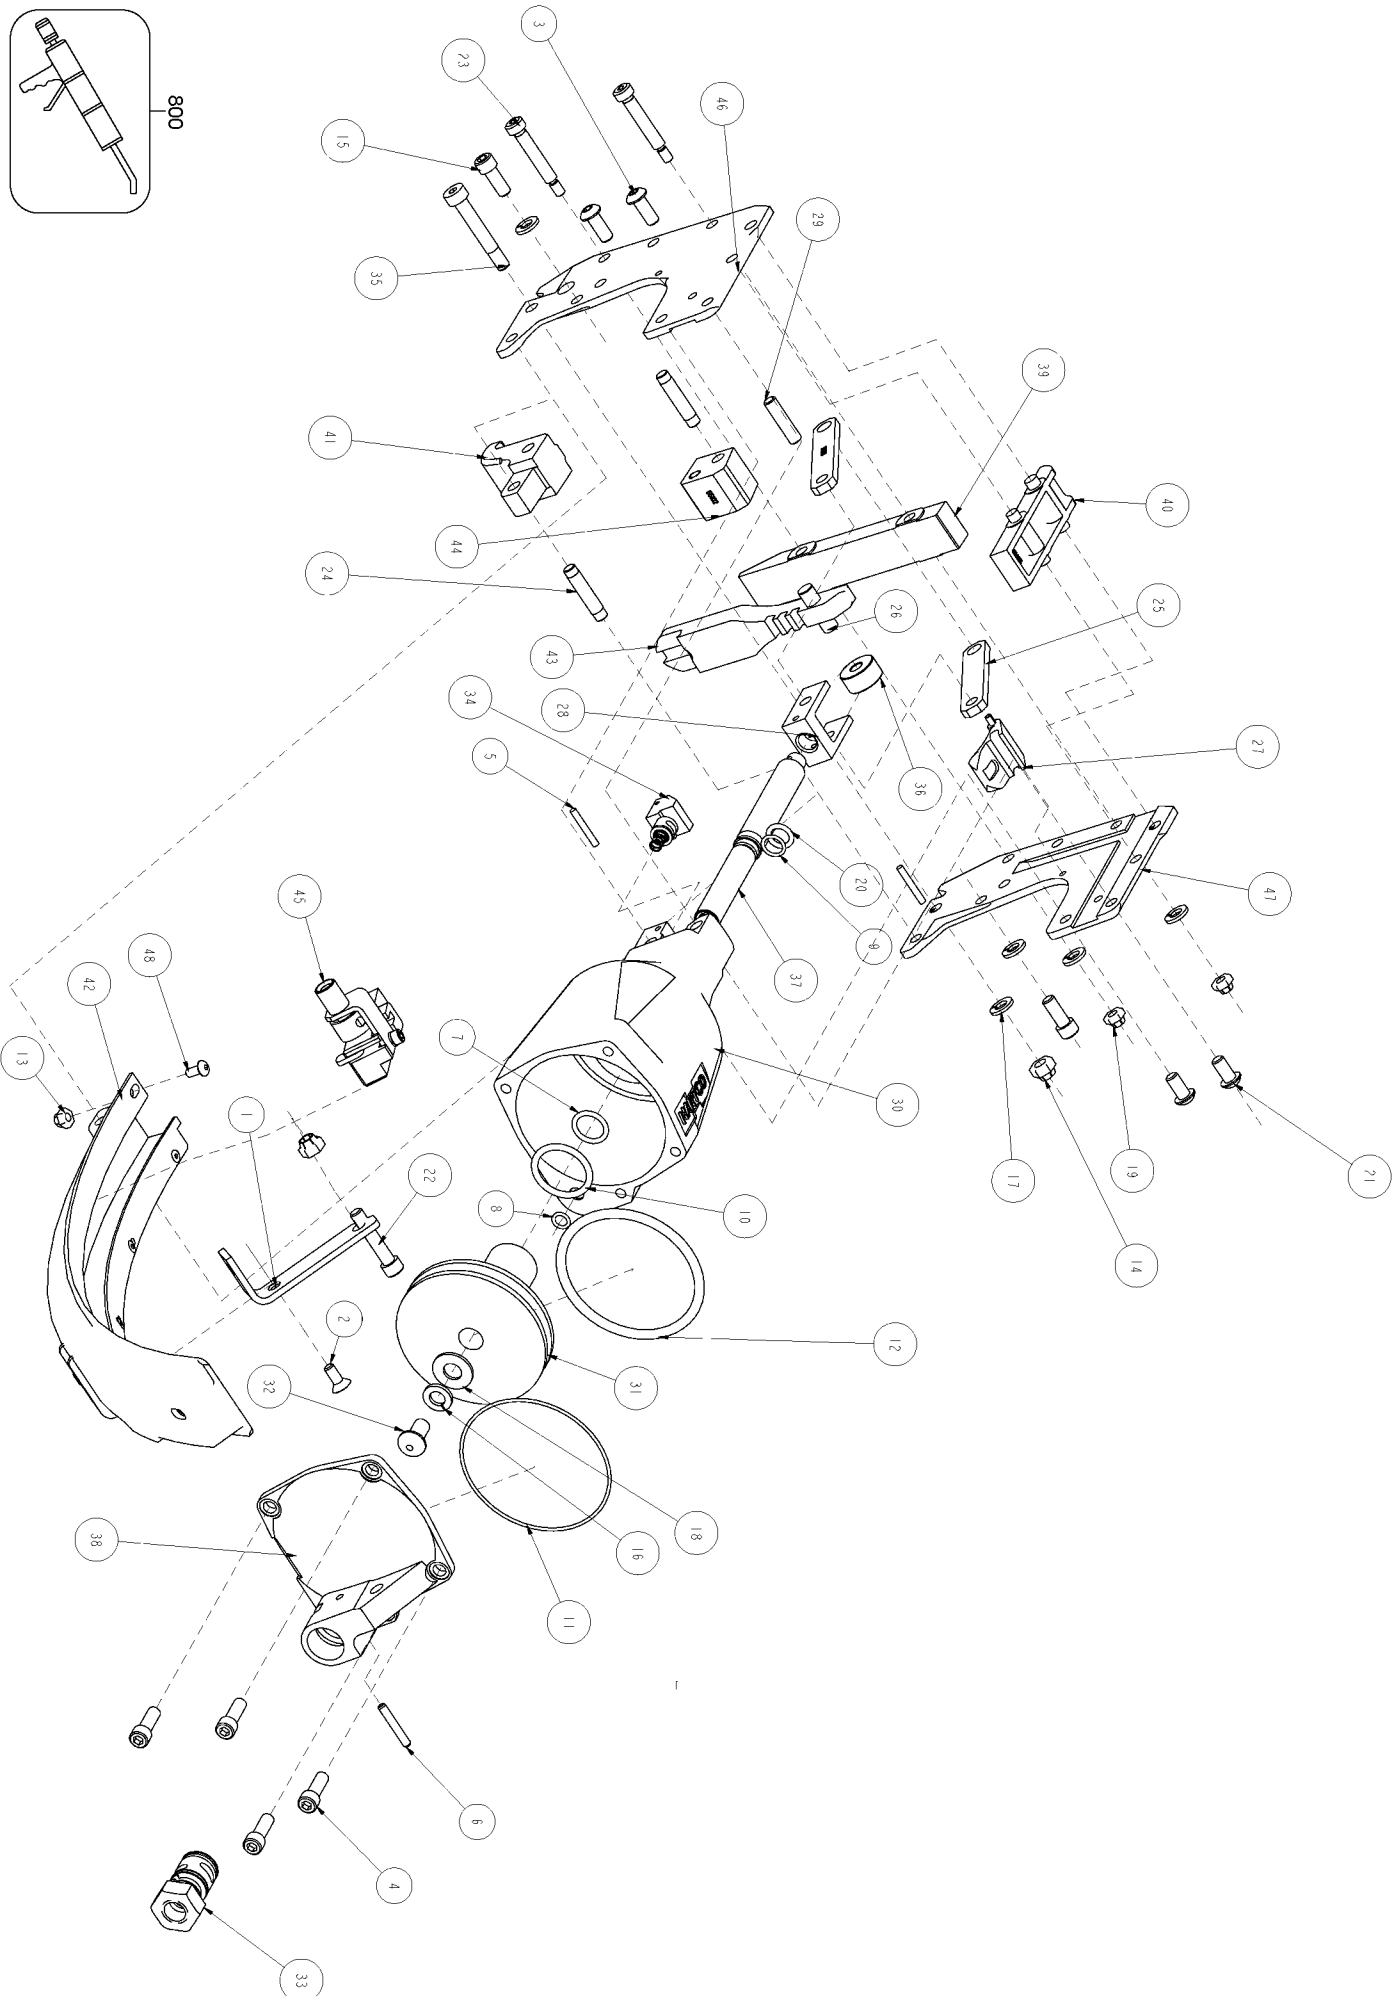

HARTCO CLINCHING TOOLS SERIES B PARTS LIST

MAIN VALVE ASSEMBLY
PART NO. HR-55047

PILOT VALVE ASSEMBLY
PART NO. HR-55328

FOLLOWER ASSEMBLY

SUSPENSION HANGER ASSEMBLY
PART NO. HR-55397

STANLEY

HARTCO

Stanley Fastening Systems

7707 Austin Avenue
Phone:(847)-967-1122

Skokie, Illinois 60077-2688
Fax:(847)-967-9808

800

Parts List for HR-88B Type 0

Item Number	Part Number	Description	Qty Required
3	HR-15000	BHCS 1/4-20 X 5/8	2
4	HR-15001	SHCS 1/4-20 X 3/4	4
5	HR-15004	PIN- DOWEL 1/8 X 7/8	2
6	HR-15005	PIN- ROLL 5/32 X 1	1
7	HR-15010	O-RING VITON 9/16 X	1
8	HR-15011	O-RING 1/4 X 3/8 X 1	1
9	HR-15014	O-RING 3/8 X 1/2 X 1	1
10	HR-15015	O-RING VITON 1 X 1 1	1
11	HR-15016	O-RING 2 7/8 X 3 X 1	1
12	HR-15017	O-RING 2 3/4 X 3 1/8	1
13	HR-15020	NUT- THIN JAM FLEXLO	1
14	HR-15023	NUT- FLEXLOC 1/4-20	2
15	HR-15028	SHCS 1/4-20 X 5/8	2
16	HR-15029	WASHER- LOCK 5/16 ID	1
17	HR-15031	WASHER- LOCK 1/4 ID	5
18	HR-15038	WASHER- FLAT 3/8 X 1	1
19	HR-15044	NUT- FLEXLOC 10-24	2
20	HR-15054	O-RING	1
21	HR-15061	BHCS 1/4-20 X 1/2	2
22	HR-15063	SHCS 1/4-20 X 1-1/4	1
23	HR-15235	SHSS 1/4 X 1 1/4	2
24	HR-55002	PIN - SIDE PLATE	2
25	HR-55008	LINK	2
26	HR-55009	PIN- DOWEL 5/16 X 1	1
27	HR-55012	TRIGGER COMPLETE	1
28	HR-55017	YOKE - PISTON ROD	1
29	HR-55018	PISTON PIN - ROLLER	1