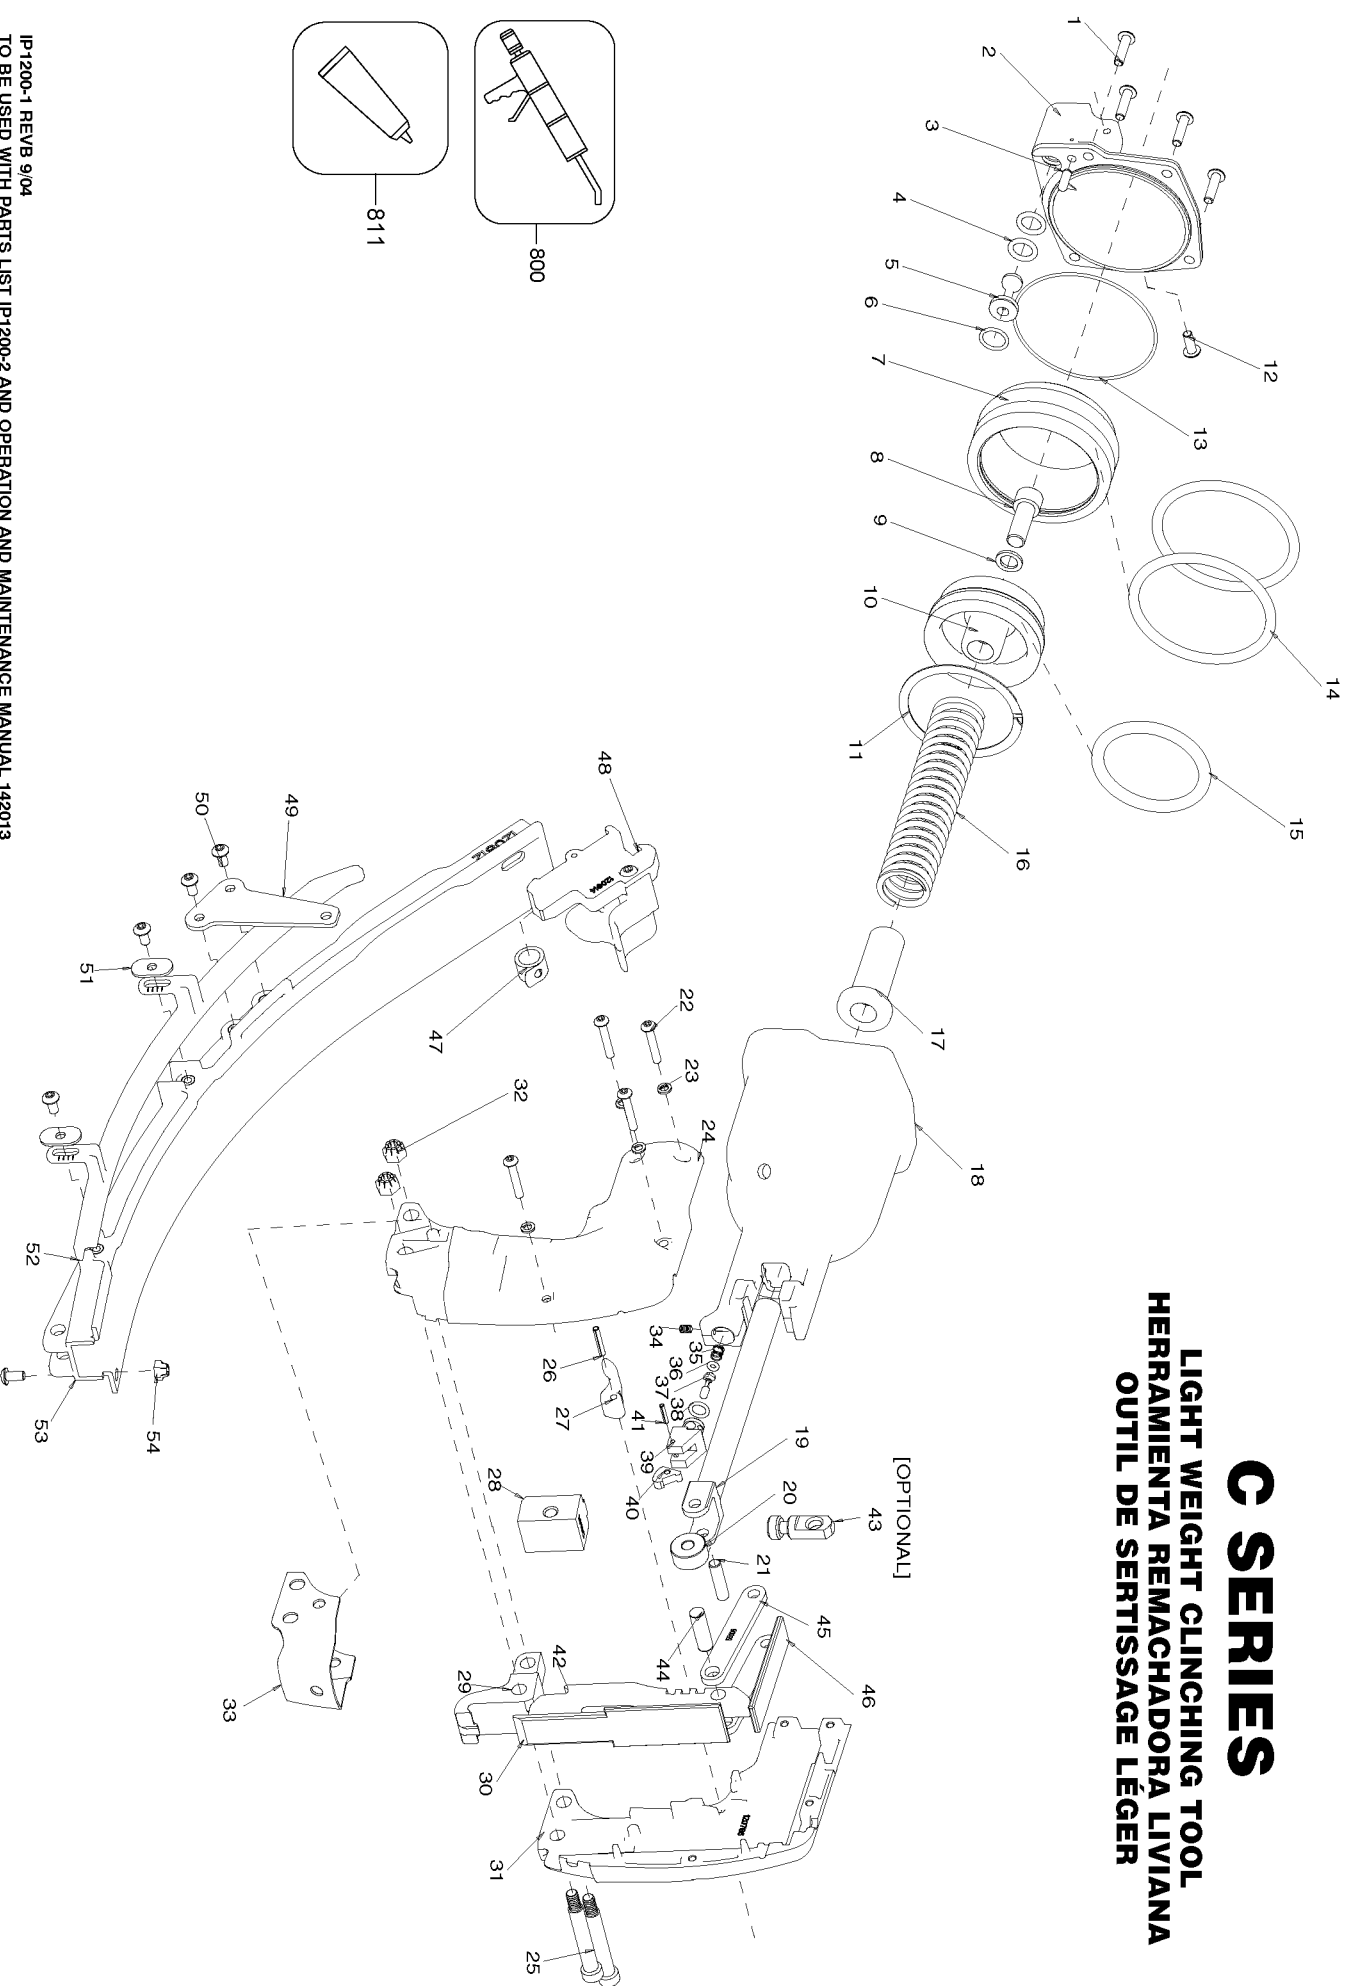

C SERIES

LIGHT WEIGHT CLINCHING TOOL
 HERRAMIENTA REMACHADORA LIVIANA
 OUTIL DE SERTISSAGE LÉGER

Parts List for HR-86C-100 Type 0

Item Number	Part Number	Description	Qty Required
1	TL710210	SOCKET HEAD CAP SCRE	4
2	120823	CAP AS MACHINE	1
3	SC01	ROLLER PIN	1
4	134470	O-RING- VITON-111	1
5	120820	PISTON- VALVE	1
6	134469	O-RING- BUNA-N-014	1
7	136059	PISTON- FLOATING	1
8	HR-15253	SHCS 3/8-16 X 1 W/ P	1
9	141910	SHIM- 3/8ID X 1/16 T	1
10	141763	PISTON	1
11	134507-S	RING- PETAINER 2.5 O	1
12	HR-16064	BHCS 10-24 X 1/2	1
13	HR-15017	O-RING 2 3/4 X 3 1/8	1
14	HR-15016	O-RING 2 7/8 X 3 X 1	1
15	851539	O-RING-2.039X.253	1
16	120819	SPRING- PISTON	1
17	120831	GUIDE- PISTON ROD	1
18	120815	HOUSING AS MACHINE	1
19	140334	ROD- PISTON	1
20	HR-55103	ROLLER	1
21	HR-55018	PISTON PIN - ROLLER	1
22	141907	BHCS- #8-32 X 1 LG	1
23	HR-15032	WASHER- LOCK #8	1
24	120785	SIDE PLATE 1	1
25	HR-15143	SHSS 5/16 X 1 3/4	1
26	SC05	PIN- ROLL	1
27	141648	TRIGGER- STRAIGHTEN	1

Parts List for HR-86C-100 Type 0

Item Number	Part Number	Description	Qty Required
28	128918	BLADE GUIDE- HR86C-1	1
29	134452	ANVIL	1
30	120788	PLATE- FRONT WEAR	1
31	120786	SIDE PLATE 2	1
32	141935	NUT- HEAVY THICK NYL	1
33	141762	GUARD (SHROUD)	1
34	142012	SET SCREW- OVAL POIN	1
35	HR-55016	SPRING CL-CC	1
36	HR-15008	O-RING 1/8 X 1/4 X 1	1
37	HR-55015	VALVE STEM CL-CC	1
38	HR-15009	O-RING 5/16 X 7/16 X	1
39	HR-55014	PILOT VALVE BODY CL-	1
40	132410	LEVEL- VALVE	1
41	HR-15002	PIN- ROLL 3/32 x 1/2	1
42	HR-65111-07	BLADE	1
43	134521	HANGER- CL TOOL	1
44	HR-55009	PIN- DOWEL 5/16 X 1	1
45	HR-55008	LINK	1
46	120787	PLATE- TOP WEAR	1
47	134482	NEGATOR SPRING CL	1
48	120814	ASSEMBLY- FOLLOWER	1
49	120810	BRACKET- MAGAZINE	1
50	TL770106	BHCS #10-32 X 3/8 W/	1
51	134712	WASHER- RECTANGLE	1
52	120813	COVER- MAGAZINE	1
53	120812	MAGAZINE C SERIES	1
54	HR-15049	NUT- FLEXLOC 10-32	1