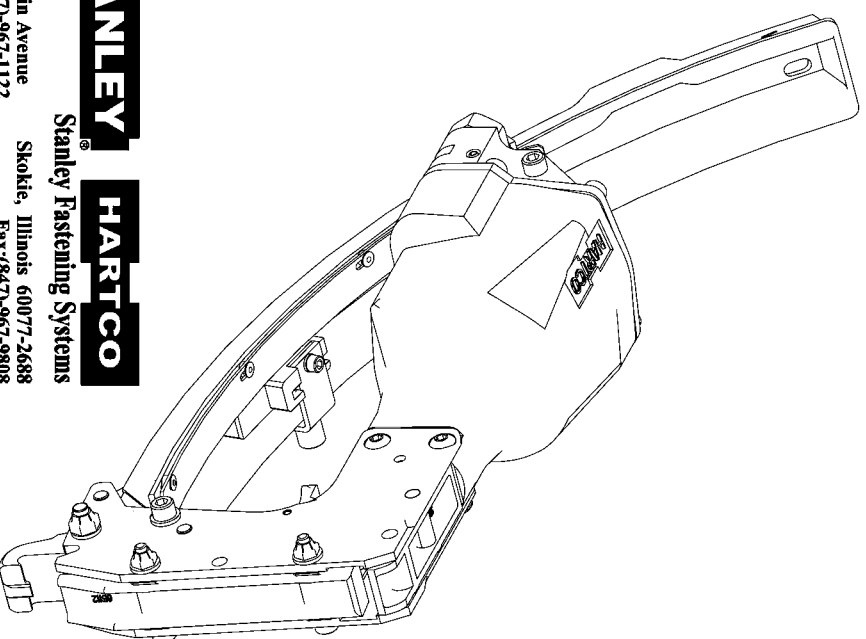

# HARTCO CLINCHING TOOLS SERIES B PARTS LIST

MAIN VALVE ASSEMBLY  
PART NO. HR-55047

PILOT VALVE ASSEMBLY  
PART NO. HR-55328

FOLLOWER ASSEMBLY

SUSPENSION HANGER ASSEMBLY  
PART NO. HR-55397

**STANLEY**

**HARTCO**

## Parts List for HR-85SB10 Type 0

Item Number	Part Number	Description	Qty Required
3	HR-15000	BHCS 1/4-20 X 5/8	2
4	HR-15001	SHCS 1/4-20 X 3/4	4
5	HR-15004	PIN- DOWEL 1/8 X 7/8	2
6	HR-15005	PIN- ROLL 5/32 X 1	1
7	HR-15010	O-RING VITON 9/16 X	1
8	HR-15011	O-RING 1/4 X 3/8 X 1	1
9	HR-15014	O-RING 3/8 X 1/2 X 1	1
10	HR-15015	O-RING VITON 1 X 1 1	1
11	HR-15016	O-RING 2 7/8 X 3 X 1	1
12	HR-15017	O-RING 2 3/4 X 3 1/8	1
13	HR-15020	NUT- THIN JAM FLEXLO	1
14	HR-15023	NUT- FLEXLOC 1/4-20	2
15	HR-15028	SHCS 1/4-20 X 5/8	2
16	HR-15029	WASHER- LOCK 5/16 ID	1
17	HR-15031	WASHER- LOCK 1/4 ID	5
18	HR-15038	WASHER- FLAT 3/8 X 1	1
19	HR-15044	NUT- FLEXLOC 10-24	2
20	HR-15054	O-RING	1
21	HR-15061	BHCS 1/4-20 X 1/2	2
22	HR-15063	SHCS 1/4-20 X 1-1/4	1
23	HR-15235	SHSS 1/4 X 1 1/4	2
24	HR-55002	PIN - SIDE PLATE	2
25	HR-55008	LINK	2
26	HR-55009	PIN- DOWEL 5/16 X 1	1
27	HR-55012	TRIGGER COMPLETE	1
28	HR-55017	YOKE - PISTON ROD	1
29	HR-55018	PISTON PIN - ROLLER	1

## Parts List for HR-85SB10 Type 0

Item Number	Part Number	Description	Qty Required
305	HR-55038	LATCH SPRING CL	1
306	HR-55039	FOLLOWER BRKT. ASSEM	1
307	HR-55040	NEGATOR SPRING CL	1
401	HR-15000	BHCS 1/4-20 X 5/8	1
402	HR-15002	PIN- ROLL 3/32 x 1/2	2
403	HR-15023	NUT- FLEXLOC 1/4-20	1
404	HR-15028	SHCS 1/4-20 X 5/8	1
405	HR-15031	WASHER- LOCK 1/4 ID	1
406	HR-15037	ROLLER BEARING	1
407	HR-15038	WASHER- FLAT 3/8 X 1	1
408	HR-15316	BHCS 1/4-20 X 1	1
409	HR-55053	HANGER SUPPORT	1
410	HR-55095	HANGER YOKE	2
411	HR-55096	SUSPENSION HANGER CL	1
800	100653	LUBE (2CC)	1
800	100679	LUBE (1LB.CAN)	1