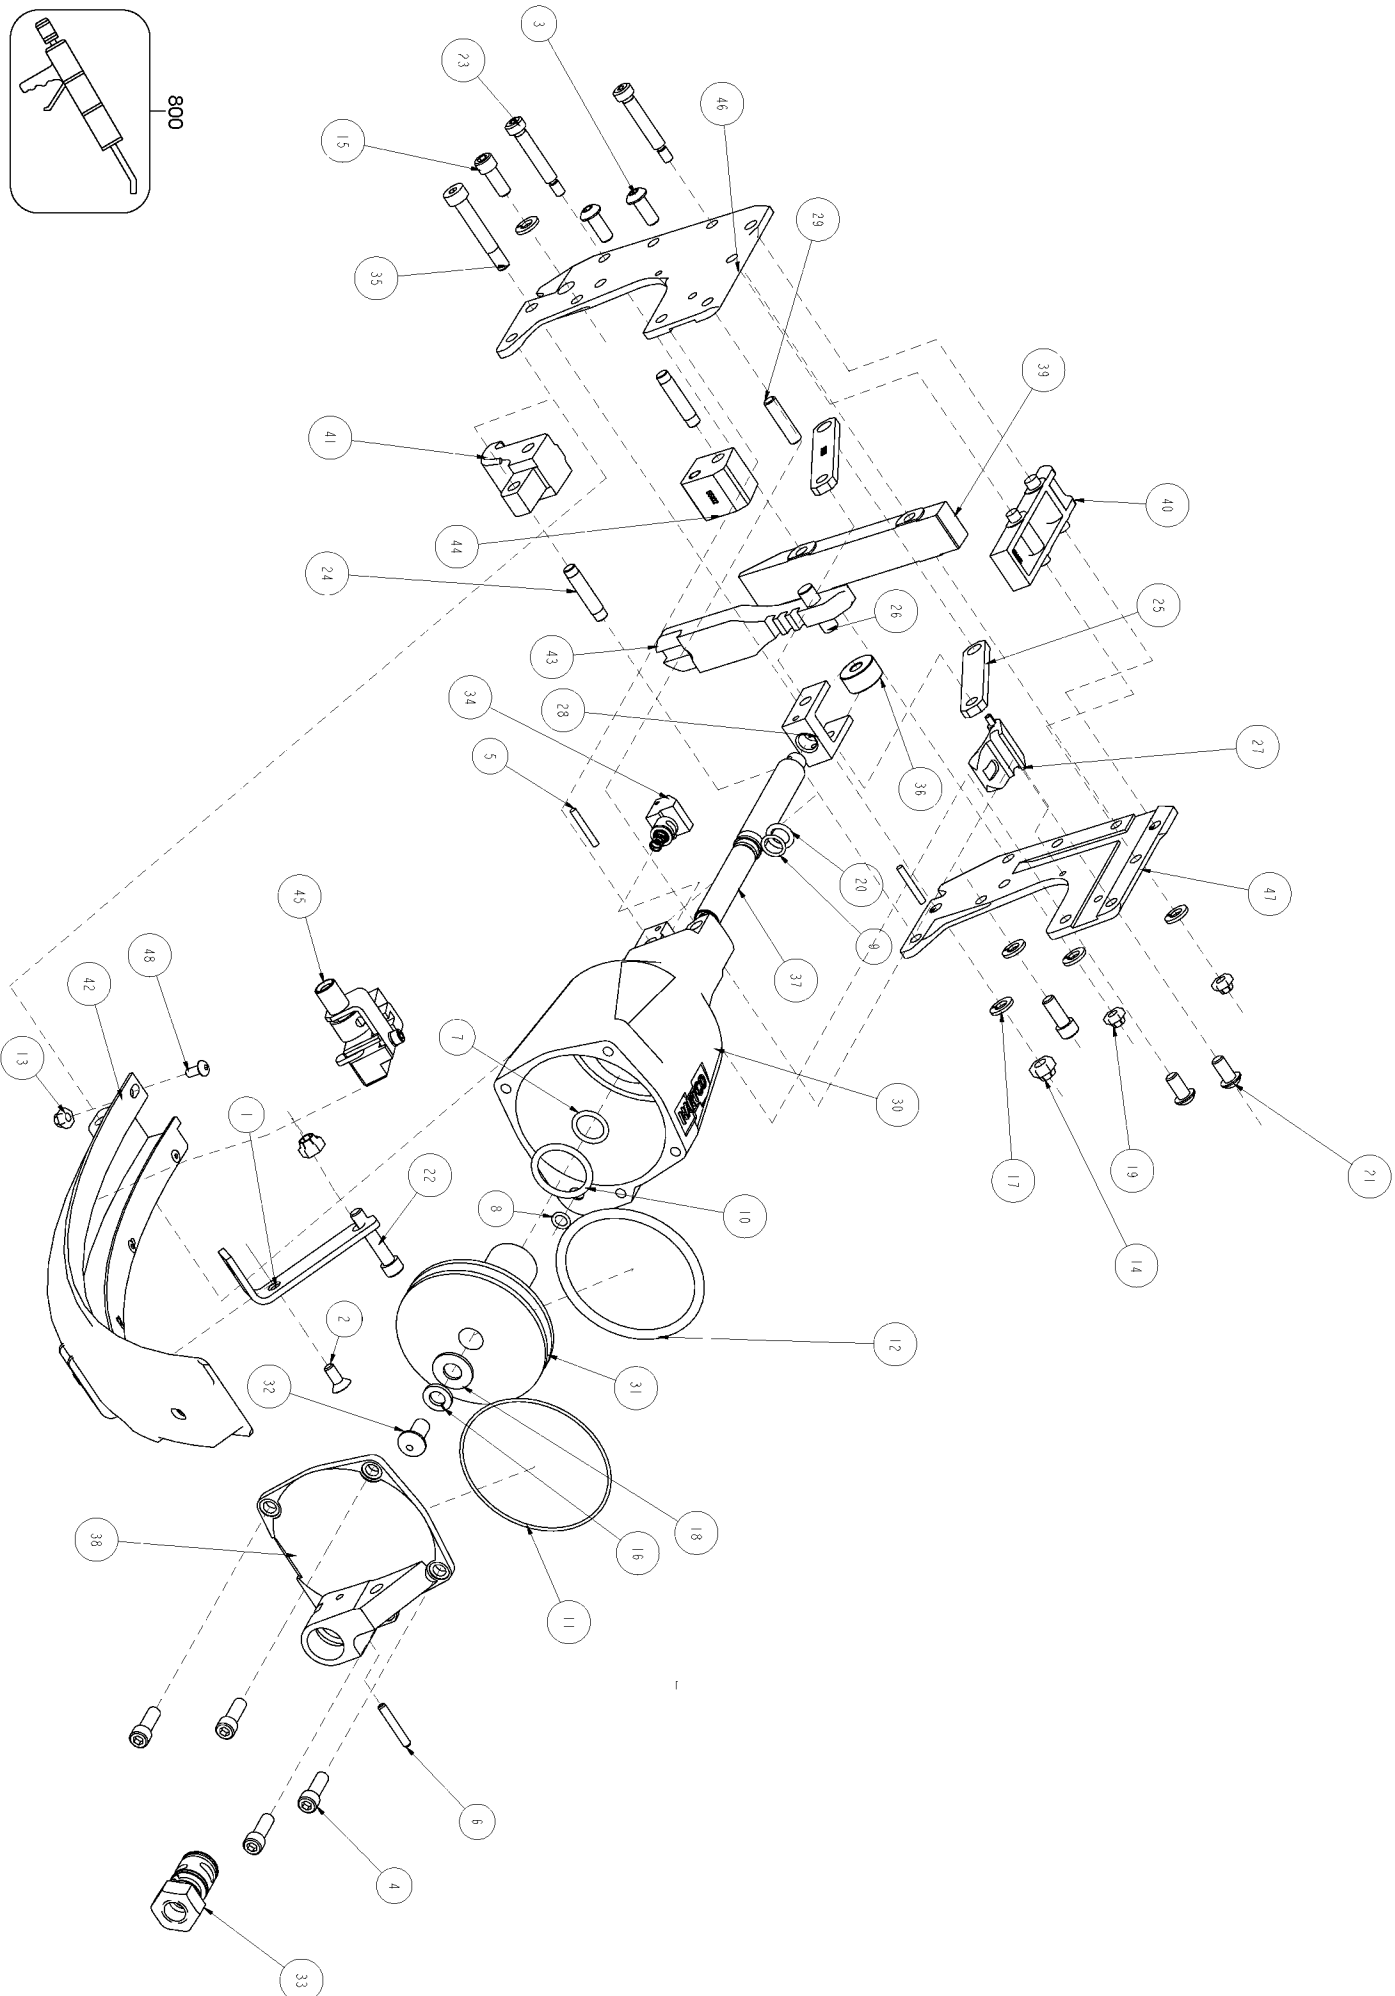

# HARTCO CLINCHING TOOLS SERIES B PARTS LIST

MAIN VALVE ASSEMBLY  
PART NO. HR-55047

PILOT VALVE ASSEMBLY  
PART NO. HR-55328

FOLLOWER ASSEMBLY

SUSPENSION HANGER ASSEMBLY  
PART NO. HR-55397

**STANLEY**

**HARTCO**

## Parts List for HR-85SB10 Type 0

Item Number	Part Number	Description	Qty Required
3	HR-15000	BHCS 1/4-20 X 5/8	2
4	HR-15001	SHCS 1/4-20 X 3/4	4
5	HR-15004	PIN- DOWEL 1/8 X 7/8	2
6	HR-15005	PIN- ROLL 5/32 X 1	1
7	HR-15010	O-RING VITON 9/16 X	1
8	HR-15011	O-RING 1/4 X 3/8 X 1	1
9	HR-15014	O-RING 3/8 X 1/2 X 1	1
10	HR-15015	O-RING VITON 1 X 1 1	1
11	HR-15016	O-RING 2 7/8 X 3 X 1	1
12	HR-15017	O-RING 2 3/4 X 3 1/8	1
13	HR-15020	NUT- THIN JAM FLEXLO	1
14	HR-15023	NUT- FLEXLOC 1/4-20	2
15	HR-15028	SHCS 1/4-20 X 5/8	2
16	HR-15029	WASHER- LOCK 5/16 ID	1
17	HR-15031	WASHER- LOCK 1/4 ID	5
18	HR-15038	WASHER- FLAT 3/8 X 1	1
19	HR-15044	NUT- FLEXLOC 10-24	2
20	HR-15054	O-RING	1
21	HR-15061	BHCS 1/4-20 X 1/2	2
22	HR-15063	SHCS 1/4-20 X 1-1/4	1
23	HR-15235	SHSS 1/4 X 1 1/4	2
24	HR-55002	PIN - SIDE PLATE	2
25	HR-55008	LINK	2
26	HR-55009	PIN- DOWEL 5/16 X 1	1
27	HR-55012	TRIGGER COMPLETE	1
28	HR-55017	YOKE - PISTON ROD	1
29	HR-55018	PISTON PIN - ROLLER	1