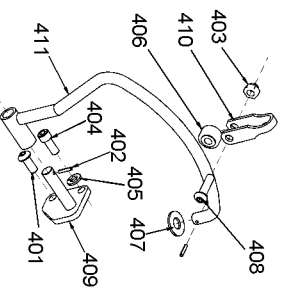

# HARTCO CLINCHING TOOLS SERIES B PARTS LIST

MAIN VALVE ASSEMBLY  
PART NO. HR-55047

PILOT VALVE ASSEMBLY  
PART NO. HR-55328

FOLLOWER ASSEMBLY

SUSPENSION HANGER ASSEMBLY  
PART NO. HR-55397

**STANLEY**

**HARTCO**

## Parts List for HR-85SB10 Type 0

Item Number	Part Number	Description	Qty Required
3	HR-15000	BHCS 1/4-20 X 5/8	2
4	HR-15001	SHCS 1/4-20 X 3/4	4
5	HR-15004	PIN- DOWEL 1/8 X 7/8	2
6	HR-15005	PIN- ROLL 5/32 X 1	1
7	HR-15010	O-RING VITON 9/16 X	1
8	HR-15011	O-RING 1/4 X 3/8 X 1	1
9	HR-15014	O-RING 3/8 X 1/2 X 1	1
10	HR-15015	O-RING VITON 1 X 1 1	1
11	HR-15016	O-RING 2 7/8 X 3 X 1	1
12	HR-15017	O-RING 2 3/4 X 3 1/8	1
13	HR-15020	NUT- THIN JAM FLEXLO	1
14	HR-15023	NUT- FLEXLOC 1/4-20	2
15	HR-15028	SHCS 1/4-20 X 5/8	2
16	HR-15029	WASHER- LOCK 5/16 ID	1
17	HR-15031	WASHER- LOCK 1/4 ID	5
18	HR-15038	WASHER- FLAT 3/8 X 1	1
19	HR-15044	NUT- FLEXLOC 10-24	2
20	HR-15054	O-RING	1
21	HR-15061	BHCS 1/4-20 X 1/2	2
22	HR-15063	SHCS 1/4-20 X 1-1/4	1
23	HR-15235	SHSS 1/4 X 1 1/4	2
24	HR-55002	PIN - SIDE PLATE	2
25	HR-55008	LINK	2
26	HR-55009	PIN- DOWEL 5/16 X 1	1
27	HR-55012	TRIGGER COMPLETE	1
28	HR-55017	YOKE - PISTON ROD	1
29	HR-55018	PISTON PIN - ROLLER	1

## Parts List for HR-85SB10 Type 0

Item Number	Part Number	Description	Qty Required
305	HR-55038	LATCH SPRING CL	1
306	HR-55039	FOLLOWER BRKT. ASSEM	1
307	HR-55040	NEGATOR SPRING CL	1
401	HR-15000	BHCS 1/4-20 X 5/8	1
402	HR-15002	PIN- ROLL 3/32 x 1/2	2
403	HR-15023	NUT- FLEXLOC 1/4-20	1
404	HR-15028	SHCS 1/4-20 X 5/8	1
405	HR-15031	WASHER- LOCK 1/4 ID	1
406	HR-15037	ROLLER BEARING	1
407	HR-15038	WASHER- FLAT 3/8 X 1	1
408	HR-15316	BHCS 1/4-20 X 1	1
409	HR-55053	HANGER SUPPORT	1
410	HR-55095	HANGER YOKE	2
411	HR-55096	SUSPENSION HANGER CL	1
800	100653	LUBE (2CC)	1
800	100679	LUBE (1LB.CAN)	1