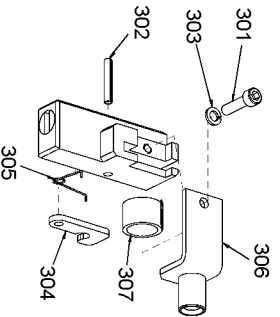

# HARTCO CLINCHING TOOLS SERIES B PARTS LIST

MAIN VALVE ASSEMBLY  
PART NO. HR-55047

PILOT VALVE ASSEMBLY  
PART NO. HR-55328

FOLLOWER ASSEMBLY

SUSPENSION HANGER ASSEMBLY  
PART NO. HR-55397

**STANLEY**

**HARTCO**

## Parts List for HR-85SB10 Type 0

Item Number	Part Number	Description	Qty Required
3	HR-15000	BHCS 1/4-20 X 5/8	2
4	HR-15001	SHCS 1/4-20 X 3/4	4
5	HR-15004	PIN- DOWEL 1/8 X 7/8	2
6	HR-15005	PIN- ROLL 5/32 X 1	1
7	HR-15010	O-RING VITON 9/16 X	1
8	HR-15011	O-RING 1/4 X 3/8 X 1	1
9	HR-15014	O-RING 3/8 X 1/2 X 1	1
10	HR-15015	O-RING VITON 1 X 1 1	1
11	HR-15016	O-RING 2 7/8 X 3 X 1	1
12	HR-15017	O-RING 2 3/4 X 3 1/8	1
13	HR-15020	NUT- THIN JAM FLEXLO	1
14	HR-15023	NUT- FLEXLOC 1/4-20	2
15	HR-15028	SHCS 1/4-20 X 5/8	2
16	HR-15029	WASHER- LOCK 5/16 ID	1
17	HR-15031	WASHER- LOCK 1/4 ID	5
18	HR-15038	WASHER- FLAT 3/8 X 1	1
19	HR-15044	NUT- FLEXLOC 10-24	2
20	HR-15054	O-RING	1
21	HR-15061	BHCS 1/4-20 X 1/2	2
22	HR-15063	SHCS 1/4-20 X 1-1/4	1
23	HR-15235	SHSS 1/4 X 1 1/4	2
24	HR-55002	PIN - SIDE PLATE	2
25	HR-55008	LINK	2
26	HR-55009	PIN- DOWEL 5/16 X 1	1
27	HR-55012	TRIGGER COMPLETE	1
28	HR-55017	YOKE - PISTON ROD	1
29	HR-55018	PISTON PIN - ROLLER	1

## Parts List for HR-85SB10 Type 0

Item Number	Part Number	Description	Qty Required
305	HR-55038	LATCH SPRING CL	1
306	HR-55039	FOLLOWER BRKT. ASSEM	1
307	HR-55040	NEGATOR SPRING CL	1
401	HR-15000	BHCS 1/4-20 X 5/8	1
402	HR-15002	PIN- ROLL 3/32 x 1/2	2
403	HR-15023	NUT- FLEXLOC 1/4-20	1
404	HR-15028	SHCS 1/4-20 X 5/8	1
405	HR-15031	WASHER- LOCK 1/4 ID	1
406	HR-15037	ROLLER BEARING	1
407	HR-15038	WASHER- FLAT 3/8 X 1	1
408	HR-15316	BHCS 1/4-20 X 1	1
409	HR-55053	HANGER SUPPORT	1
410	HR-55095	HANGER YOKE	2
411	HR-55096	SUSPENSION HANGER CL	1
800	100653	LUBE (2CC)	1
800	100679	LUBE (1LB.CAN)	1