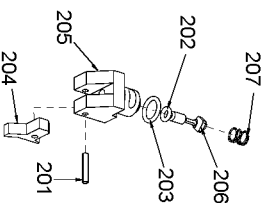

# HARTCO CLINCHING TOOLS SERIES B PARTS LIST

MAIN VALVE ASSEMBLY  
PART NO. HR-55047

PILOT VALVE ASSEMBLY  
PART NO. HR-55328

FOLLOWER ASSEMBLY

SUSPENSION HANGER ASSEMBLY  
PART NO. HR-55397

**STANLEY**

**HARTCO**

## Parts List for HR-85SB10 Type 0

Item Number	Part Number	Description	Qty Required
3	HR-15000	BHCS 1/4-20 X 5/8	2
4	HR-15001	SHCS 1/4-20 X 3/4	4
5	HR-15004	PIN- DOWEL 1/8 X 7/8	2
6	HR-15005	PIN- ROLL 5/32 X 1	1
7	HR-15010	O-RING VITON 9/16 X	1
8	HR-15011	O-RING 1/4 X 3/8 X 1	1
9	HR-15014	O-RING 3/8 X 1/2 X 1	1
10	HR-15015	O-RING VITON 1 X 1 1	1
11	HR-15016	O-RING 2 7/8 X 3 X 1	1
12	HR-15017	O-RING 2 3/4 X 3 1/8	1
13	HR-15020	NUT- THIN JAM FLEXLO	1
14	HR-15023	NUT- FLEXLOC 1/4-20	2
15	HR-15028	SHCS 1/4-20 X 5/8	2
16	HR-15029	WASHER- LOCK 5/16 ID	1
17	HR-15031	WASHER- LOCK 1/4 ID	5
18	HR-15038	WASHER- FLAT 3/8 X 1	1
19	HR-15044	NUT- FLEXLOC 10-24	2
20	HR-15054	O-RING	1
21	HR-15061	BHCS 1/4-20 X 1/2	2
22	HR-15063	SHCS 1/4-20 X 1-1/4	1
23	HR-15235	SHSS 1/4 X 1 1/4	2
24	HR-55002	PIN - SIDE PLATE	2
25	HR-55008	LINK	2
26	HR-55009	PIN- DOWEL 5/16 X 1	1
27	HR-55012	TRIGGER COMPLETE	1
28	HR-55017	YOKE - PISTON ROD	1
29	HR-55018	PISTON PIN - ROLLER	1

## Parts List for HR-85SB10 Type 0

Item Number	Part Number	Description	Qty Required
305	HR-55038	LATCH SPRING CL	1
306	HR-55039	FOLLOWER BRKT. ASSEM	1
307	HR-55040	NEGATOR SPRING CL	1
401	HR-15000	BHCS 1/4-20 X 5/8	1
402	HR-15002	PIN- ROLL 3/32 x 1/2	2
403	HR-15023	NUT- FLEXLOC 1/4-20	1
404	HR-15028	SHCS 1/4-20 X 5/8	1
405	HR-15031	WASHER- LOCK 1/4 ID	1
406	HR-15037	ROLLER BEARING	1
407	HR-15038	WASHER- FLAT 3/8 X 1	1
408	HR-15316	BHCS 1/4-20 X 1	1
409	HR-55053	HANGER SUPPORT	1
410	HR-55095	HANGER YOKE	2
411	HR-55096	SUSPENSION HANGER CL	1
800	100653	LUBE (2CC)	1
800	100679	LUBE (1LB.CAN)	1