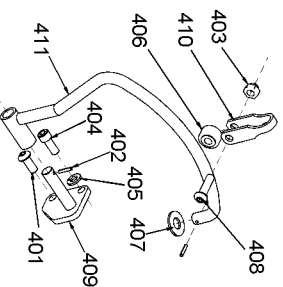

SUSPENSION HANGER ASSEMBLY
PART NO. HR-55397