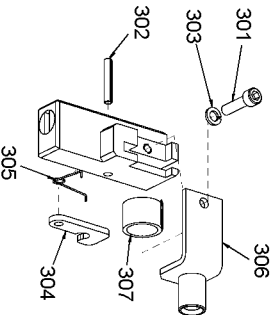

800

HARTCO CLINCHING TOOLS SERIES B PARTS LIST

MAIN VALVE ASSEMBLY
PART NO. HR-55047

PILOT VALVE ASSEMBLY
PART NO. HR-55328

FOLLOWER ASSEMBLY

SUSPENSION HANGER ASSEMBLY
PART NO. HR-55397

STANLEY

HARTCO

Stanley Fastening Systems

7707 Austin Avenue
Phone:(847)-967-1122

Skokie, Illinois 60077-2688
Fax:(847)-967-9808

Parts List for HR-85SB Type 0

Item Number	Part Number	Description	Qty Required
3	HR-15000	BHCS 1/4-20 X 5/8	2
4	HR-15001	SHCS 1/4-20 X 3/4	4
5	HR-15004	PIN- DOWEL 1/8 X 7/8	2
6	HR-15005	PIN- ROLL 5/32 X 1	1
7	HR-15010	O-RING VITON 9/16 X	1
8	HR-15011	O-RING 1/4 X 3/8 X 1	1
9	HR-15014	O-RING 3/8 X 1/2 X 1	1
10	HR-15015	O-RING VITON 1 X 1 1	1
11	HR-15016	O-RING 2 7/8 X 3 X 1	1
12	HR-15017	O-RING 2 3/4 X 3 1/8	1
13	HR-15020	NUT- THIN JAM FLEXLO	1
14	HR-15023	NUT- FLEXLOC 1/4-20	2
15	HR-15028	SHCS 1/4-20 X 5/8	2
16	HR-15029	WASHER- LOCK 5/16 ID	1
17	HR-15031	WASHER- LOCK 1/4 ID	5
18	HR-15038	WASHER- FLAT 3/8 X 1	1
19	HR-15044	NUT- FLEXLOC 10-24	2
20	HR-15054	O-RING	1
21	HR-15061	BHCS 1/4-20 X 1/2	2
22	HR-15063	SHCS 1/4-20 X 1-1/4	1
23	HR-15235	SHSS 1/4 X 1 1/4	2
24	HR-55002	PIN - SIDE PLATE	2
25	HR-55008	LINK	2
26	HR-55009	PIN- DOWEL 5/16 X 1	1
27	HR-55012	TRIGGER COMPLETE	1
28	HR-55017	YOKE - PISTON ROD	1
29	HR-55018	PISTON PIN - ROLLER	1