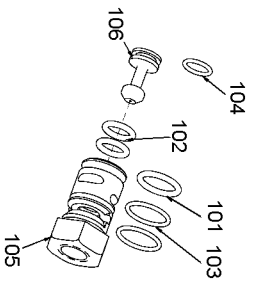

800

HARTCO CLINCHING TOOLS SERIES B PARTS LIST

MAIN VALVE ASSEMBLY
PART NO. HR-55047

PILOT VALVE ASSEMBLY
PART NO. HR-55328

FOLLOWER ASSEMBLY

SUSPENSION HANGER ASSEMBLY
PART NO. HR-55397

STANLEY

HARTCO

Stanley Fastening Systems

7707 Austin Avenue
Phone:(847)-967-1122

Skokie, Illinois 60077-2688
Fax:(847)-967-9808

Parts List for HR-85SB Type 0

Item Number	Part Number	Description	Qty Required
3	HR-15000	BHCS 1/4-20 X 5/8	2
4	HR-15001	SHCS 1/4-20 X 3/4	4
5	HR-15004	PIN- DOWEL 1/8 X 7/8	2
6	HR-15005	PIN- ROLL 5/32 X 1	1
7	HR-15010	O-RING VITON 9/16 X	1
8	HR-15011	O-RING 1/4 X 3/8 X 1	1
9	HR-15014	O-RING 3/8 X 1/2 X 1	1
10	HR-15015	O-RING VITON 1 X 1 1	1
11	HR-15016	O-RING 2 7/8 X 3 X 1	1
12	HR-15017	O-RING 2 3/4 X 3 1/8	1
13	HR-15020	NUT- THIN JAM FLEXLO	1
14	HR-15023	NUT- FLEXLOC 1/4-20	2
15	HR-15028	SHCS 1/4-20 X 5/8	2
16	HR-15029	WASHER- LOCK 5/16 ID	1
17	HR-15031	WASHER- LOCK 1/4 ID	5
18	HR-15038	WASHER- FLAT 3/8 X 1	1
19	HR-15044	NUT- FLEXLOC 10-24	2
20	HR-15054	O-RING	1
21	HR-15061	BHCS 1/4-20 X 1/2	2
22	HR-15063	SHCS 1/4-20 X 1-1/4	1
23	HR-15235	SHSS 1/4 X 1 1/4	2
24	HR-55002	PIN - SIDE PLATE	2
25	HR-55008	LINK	2
26	HR-55009	PIN- DOWEL 5/16 X 1	1
27	HR-55012	TRIGGER COMPLETE	1
28	HR-55017	YOKE - PISTON ROD	1
29	HR-55018	PISTON PIN - ROLLER	1