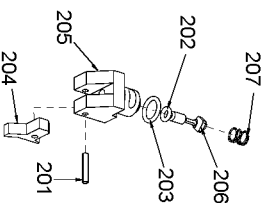

800

HARTCO CLINCHING TOOLS SERIES B PARTS LIST

MAIN VALVE ASSEMBLY
PART NO. HR-55047

PILOT VALVE ASSEMBLY
PART NO. HR-55328

FOLLOWER ASSEMBLY

SUSPENSION HANGER ASSEMBLY
PART NO. HR-55397

STANLEY

HARTCO

Stanley Fastening Systems

7707 Austin Avenue
Phone:(847)-967-1122

Skokie, Illinois 60077-2688
Fax:(847)-967-9808

Parts List for HR-85SB Type 0

Item Number	Part Number	Description	Qty Required
3	HR-15000	BHCS 1/4-20 X 5/8	2
4	HR-15001	SHCS 1/4-20 X 3/4	4
5	HR-15004	PIN- DOWEL 1/8 X 7/8	2
6	HR-15005	PIN- ROLL 5/32 X 1	1
7	HR-15010	O-RING VITON 9/16 X	1
8	HR-15011	O-RING 1/4 X 3/8 X 1	1
9	HR-15014	O-RING 3/8 X 1/2 X 1	1
10	HR-15015	O-RING VITON 1 X 1 1	1
11	HR-15016	O-RING 2 7/8 X 3 X 1	1
12	HR-15017	O-RING 2 3/4 X 3 1/8	1
13	HR-15020	NUT- THIN JAM FLEXLO	1
14	HR-15023	NUT- FLEXLOC 1/4-20	2
15	HR-15028	SHCS 1/4-20 X 5/8	2
16	HR-15029	WASHER- LOCK 5/16 ID	1
17	HR-15031	WASHER- LOCK 1/4 ID	5
18	HR-15038	WASHER- FLAT 3/8 X 1	1
19	HR-15044	NUT- FLEXLOC 10-24	2
20	HR-15054	O-RING	1
21	HR-15061	BHCS 1/4-20 X 1/2	2
22	HR-15063	SHCS 1/4-20 X 1-1/4	1
23	HR-15235	SHSS 1/4 X 1 1/4	2
24	HR-55002	PIN - SIDE PLATE	2
25	HR-55008	LINK	2
26	HR-55009	PIN- DOWEL 5/16 X 1	1
27	HR-55012	TRIGGER COMPLETE	1
28	HR-55017	YOKE - PISTON ROD	1
29	HR-55018	PISTON PIN - ROLLER	1