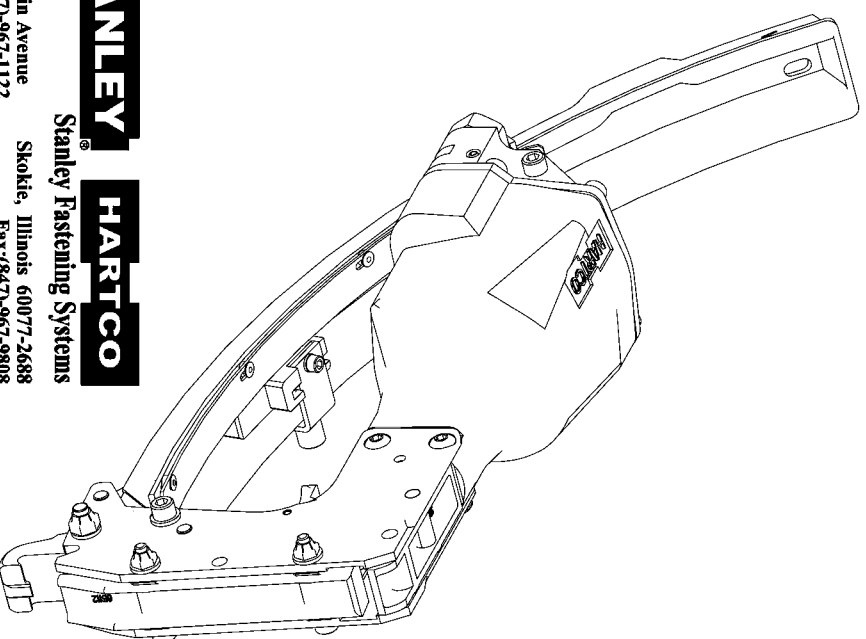

800

HARTCO CLINCHING TOOLS SERIES B PARTS LIST

MAIN VALVE ASSEMBLY
PART NO. HR-55047

PILOT VALVE ASSEMBLY
PART NO. HR-55328

FOLLOWER ASSEMBLY

SUSPENSION HANGER ASSEMBLY
PART NO. HR-55397

STANLEY

HARTCO

Stanley Fastening Systems

7707 Austin Avenue
Phone:(847)-967-1122

Skokie, Illinois 60077-2688
Fax:(847)-967-9808

Parts List for HR-85SB Type 0

Item Number	Part Number	Description	Qty Required
3	HR-15000	BHCS 1/4-20 X 5/8	2
4	HR-15001	SHCS 1/4-20 X 3/4	4
5	HR-15004	PIN- DOWEL 1/8 X 7/8	2
6	HR-15005	PIN- ROLL 5/32 X 1	1
7	HR-15010	O-RING VITON 9/16 X	1
8	HR-15011	O-RING 1/4 X 3/8 X 1	1
9	HR-15014	O-RING 3/8 X 1/2 X 1	1
10	HR-15015	O-RING VITON 1 X 1 1	1
11	HR-15016	O-RING 2 7/8 X 3 X 1	1
12	HR-15017	O-RING 2 3/4 X 3 1/8	1
13	HR-15020	NUT- THIN JAM FLEXLO	1
14	HR-15023	NUT- FLEXLOC 1/4-20	2
15	HR-15028	SHCS 1/4-20 X 5/8	2
16	HR-15029	WASHER- LOCK 5/16 ID	1
17	HR-15031	WASHER- LOCK 1/4 ID	5
18	HR-15038	WASHER- FLAT 3/8 X 1	1
19	HR-15044	NUT- FLEXLOC 10-24	2
20	HR-15054	O-RING	1
21	HR-15061	BHCS 1/4-20 X 1/2	2
22	HR-15063	SHCS 1/4-20 X 1-1/4	1
23	HR-15235	SHSS 1/4 X 1 1/4	2
24	HR-55002	PIN - SIDE PLATE	2
25	HR-55008	LINK	2
26	HR-55009	PIN- DOWEL 5/16 X 1	1
27	HR-55012	TRIGGER COMPLETE	1
28	HR-55017	YOKE - PISTON ROD	1
29	HR-55018	PISTON PIN - ROLLER	1