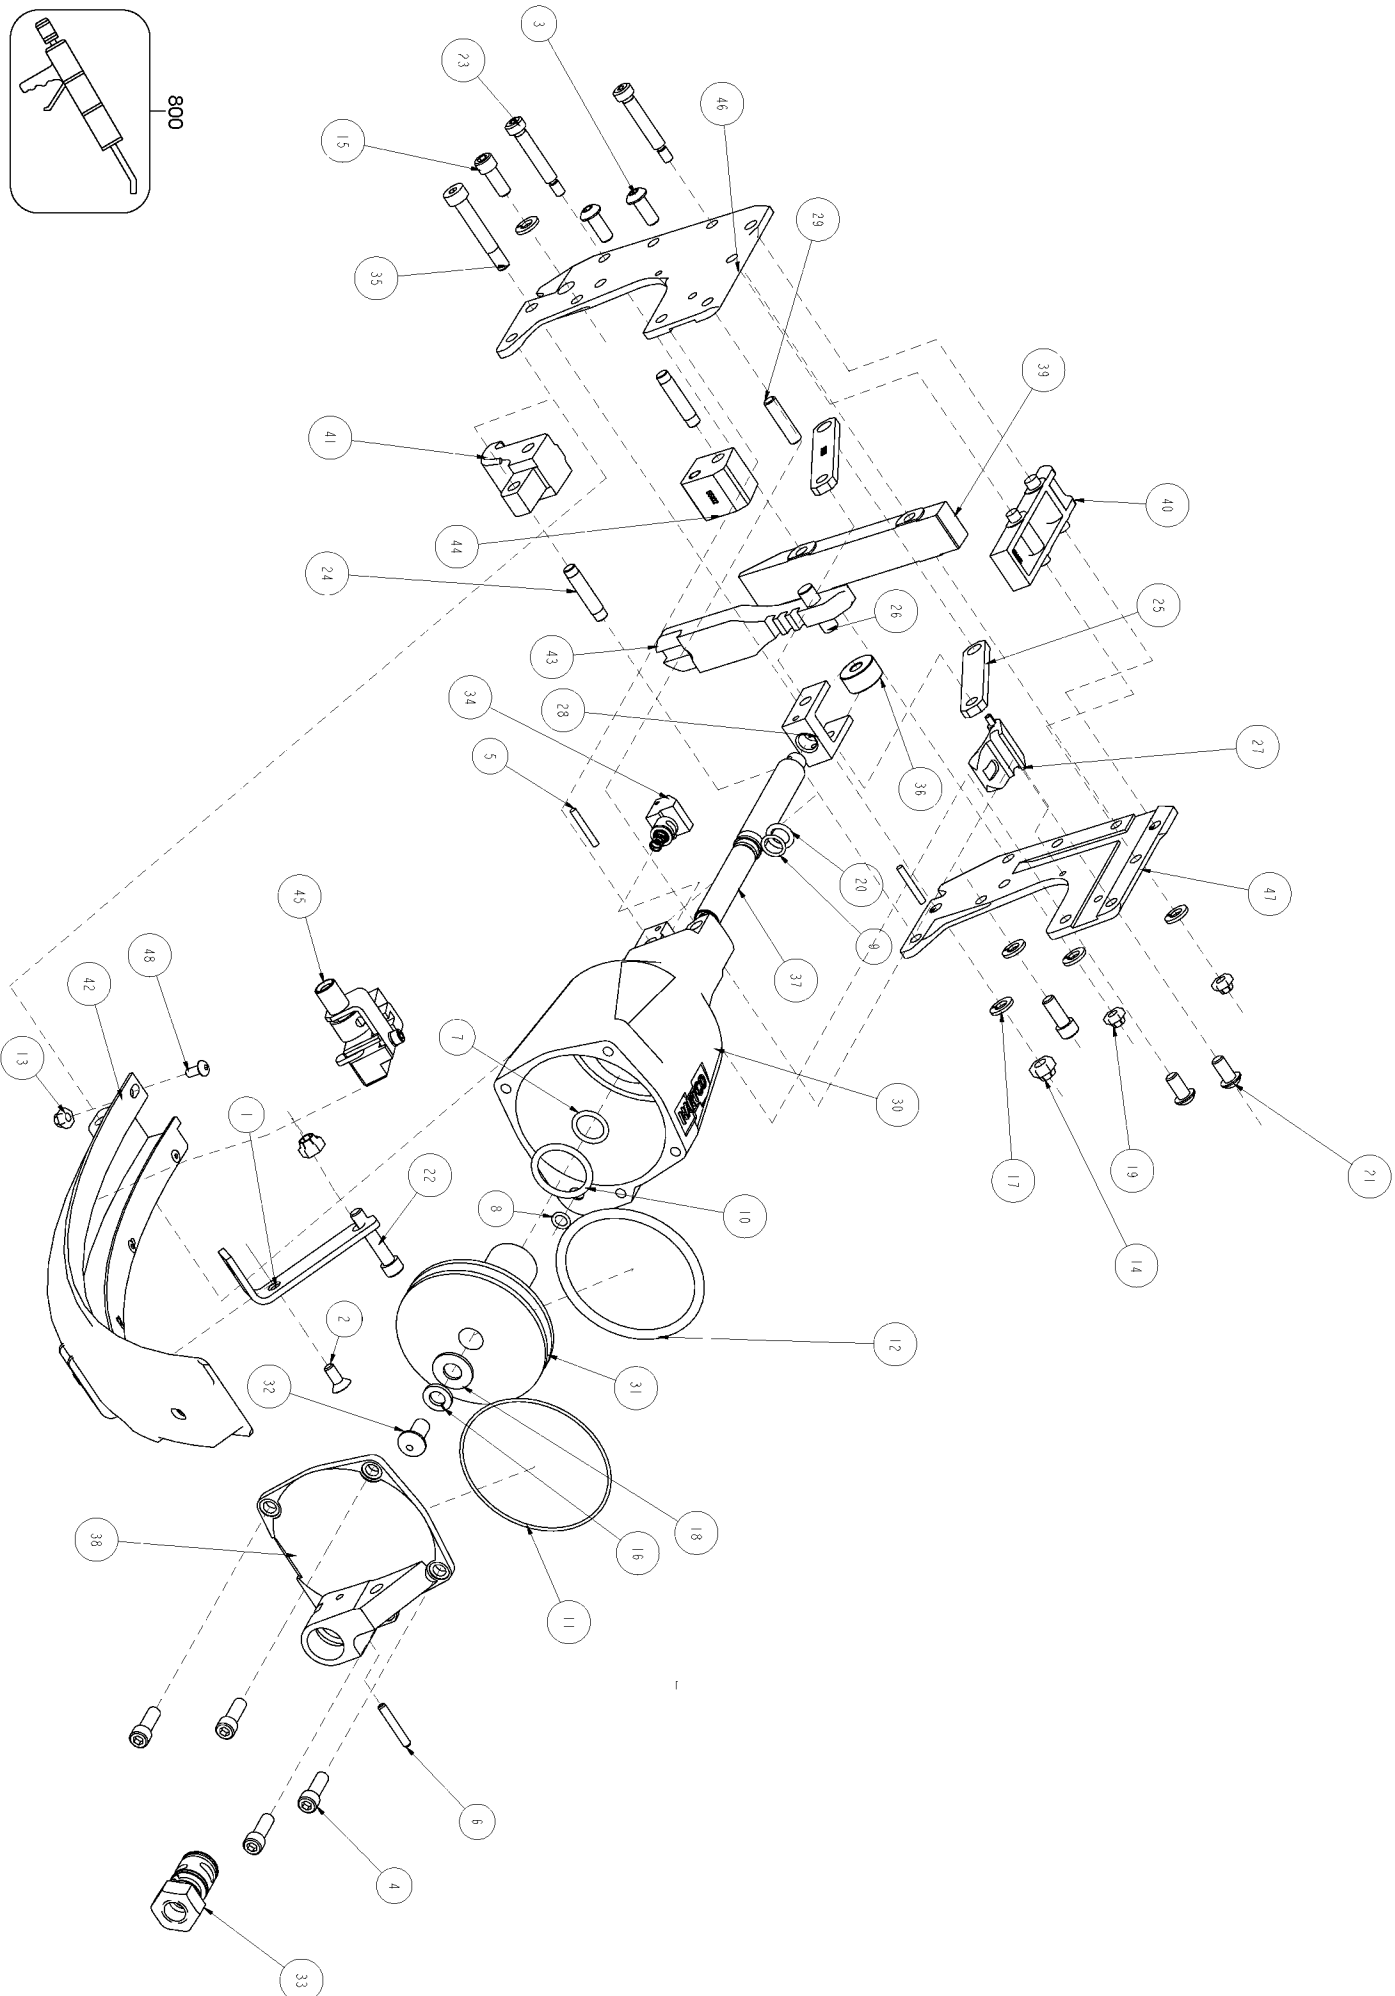

800

HARTCO CLINCHING TOOLS SERIES B PARTS LIST

MAIN VALVE ASSEMBLY
PART NO. HR-55047

PILOT VALVE ASSEMBLY
PART NO. HR-55328

FOLLOWER ASSEMBLY

SUSPENSION HANGER ASSEMBLY
PART NO. HR-55397

STANLEY

HARTCO

Stanley Fastening Systems

7707 Austin Avenue
Phone:(847)-967-1122

Skokie, Illinois 60077-2688
Fax:(847)-967-9808

Parts List for HR-85SB Type 0

Item Number	Part Number	Description	Qty Required
3	HR-15000	BHCS 1/4-20 X 5/8	2
4	HR-15001	SHCS 1/4-20 X 3/4	4
5	HR-15004	PIN- DOWEL 1/8 X 7/8	2
6	HR-15005	PIN- ROLL 5/32 X 1	1
7	HR-15010	O-RING VITON 9/16 X	1
8	HR-15011	O-RING 1/4 X 3/8 X 1	1
9	HR-15014	O-RING 3/8 X 1/2 X 1	1
10	HR-15015	O-RING VITON 1 X 1 1	1
11	HR-15016	O-RING 2 7/8 X 3 X 1	1
12	HR-15017	O-RING 2 3/4 X 3 1/8	1
13	HR-15020	NUT- THIN JAM FLEXLO	1
14	HR-15023	NUT- FLEXLOC 1/4-20	2
15	HR-15028	SHCS 1/4-20 X 5/8	2
16	HR-15029	WASHER- LOCK 5/16 ID	1
17	HR-15031	WASHER- LOCK 1/4 ID	5
18	HR-15038	WASHER- FLAT 3/8 X 1	1
19	HR-15044	NUT- FLEXLOC 10-24	2
20	HR-15054	O-RING	1
21	HR-15061	BHCS 1/4-20 X 1/2	2
22	HR-15063	SHCS 1/4-20 X 1-1/4	1
23	HR-15235	SHSS 1/4 X 1 1/4	2
24	HR-55002	PIN - SIDE PLATE	2
25	HR-55008	LINK	2
26	HR-55009	PIN- DOWEL 5/16 X 1	1
27	HR-55012	TRIGGER COMPLETE	1
28	HR-55017	YOKE - PISTON ROD	1
29	HR-55018	PISTON PIN - ROLLER	1