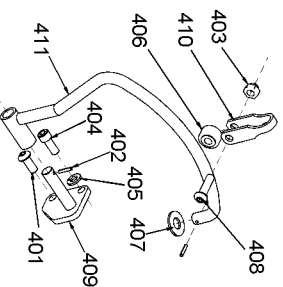

800

HARTCO CLINCHING TOOLS SERIES B PARTS LIST

MAIN VALVE ASSEMBLY
PART NO. HR-55047

PILOT VALVE ASSEMBLY
PART NO. HR-55328

FOLLOWER ASSEMBLY

SUSPENSION HANGER ASSEMBLY
PART NO. HR-55397

STANLEY

HARTCO

Stanley Fastening Systems

7707 Austin Avenue
Phone:(847)-967-1122

Skokie, Illinois 60077-2688
Fax:(847)-967-9808

Parts List for HR-85B Type 0

Item Number	Part Number	Description	Qty Required
3	HR-15000	BHCS 1/4-20 X 5/8	2
4	HR-15001	SHCS 1/4-20 X 3/4	4
5	HR-15004	PIN- DOWEL 1/8 X 7/8	2
6	HR-15005	PIN- ROLL 5/32 X 1	1
7	HR-15010	O-RING VITON 9/16 X	1
8	HR-15011	O-RING 1/4 X 3/8 X 1	1
9	HR-15014	O-RING 3/8 X 1/2 X 1	1
10	HR-15015	O-RING VITON 1 X 1 1	1
11	HR-15016	O-RING 2 7/8 X 3 X 1	1
12	HR-15017	O-RING 2 3/4 X 3 1/8	1
13	HR-15020	NUT- THIN JAM FLEXLO	1
14	HR-15023	NUT- FLEXLOC 1/4-20	2
15	HR-15028	SHCS 1/4-20 X 5/8	2
16	HR-15029	WASHER- LOCK 5/16 ID	1
17	HR-15031	WASHER- LOCK 1/4 ID	5
18	HR-15038	WASHER- FLAT 3/8 X 1	1
19	HR-15044	NUT- FLEXLOC 10-24	2
20	HR-15054	O-RING	1
21	HR-15061	BHCS 1/4-20 X 1/2	2
22	HR-15063	SHCS 1/4-20 X 1-1/4	1
23	HR-15235	SHSS 1/4 X 1 1/4	2
24	HR-55002	PIN - SIDE PLATE	2
25	HR-55008	LINK	2
26	HR-55009	PIN- DOWEL 5/16 X 1	1
27	HR-55012	TRIGGER COMPLETE	1
28	HR-55017	YOKE - PISTON ROD	1
29	HR-55018	PISTON PIN - ROLLER	1