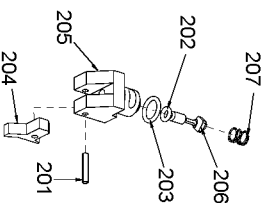

800

HARTCO CLINCHING TOOLS SERIES B PARTS LIST

MAIN VALVE ASSEMBLY
PART NO. HR-55047

PILOT VALVE ASSEMBLY
PART NO. HR-55328

FOLLOWER ASSEMBLY

SUSPENSION HANGER ASSEMBLY
PART NO. HR-55397

STANLEY

HARTCO

Stanley Fastening Systems

7707 Austin Avenue
Phone:(847)-967-1122

Skokie, Illinois 60077-2688
Fax:(847)-967-9808

Parts List for HR-85B Type 0

Item Number	Part Number	Description	Qty Required
3	HR-15000	BHCS 1/4-20 X 5/8	2
4	HR-15001	SHCS 1/4-20 X 3/4	4
5	HR-15004	PIN- DOWEL 1/8 X 7/8	2
6	HR-15005	PIN- ROLL 5/32 X 1	1
7	HR-15010	O-RING VITON 9/16 X	1
8	HR-15011	O-RING 1/4 X 3/8 X 1	1
9	HR-15014	O-RING 3/8 X 1/2 X 1	1
10	HR-15015	O-RING VITON 1 X 1 1	1
11	HR-15016	O-RING 2 7/8 X 3 X 1	1
12	HR-15017	O-RING 2 3/4 X 3 1/8	1
13	HR-15020	NUT- THIN JAM FLEXLO	1
14	HR-15023	NUT- FLEXLOC 1/4-20	2
15	HR-15028	SHCS 1/4-20 X 5/8	2
16	HR-15029	WASHER- LOCK 5/16 ID	1
17	HR-15031	WASHER- LOCK 1/4 ID	5
18	HR-15038	WASHER- FLAT 3/8 X 1	1
19	HR-15044	NUT- FLEXLOC 10-24	2
20	HR-15054	O-RING	1
21	HR-15061	BHCS 1/4-20 X 1/2	2
22	HR-15063	SHCS 1/4-20 X 1-1/4	1
23	HR-15235	SHSS 1/4 X 1 1/4	2
24	HR-55002	PIN - SIDE PLATE	2
25	HR-55008	LINK	2
26	HR-55009	PIN- DOWEL 5/16 X 1	1
27	HR-55012	TRIGGER COMPLETE	1
28	HR-55017	YOKE - PISTON ROD	1
29	HR-55018	PISTON PIN - ROLLER	1