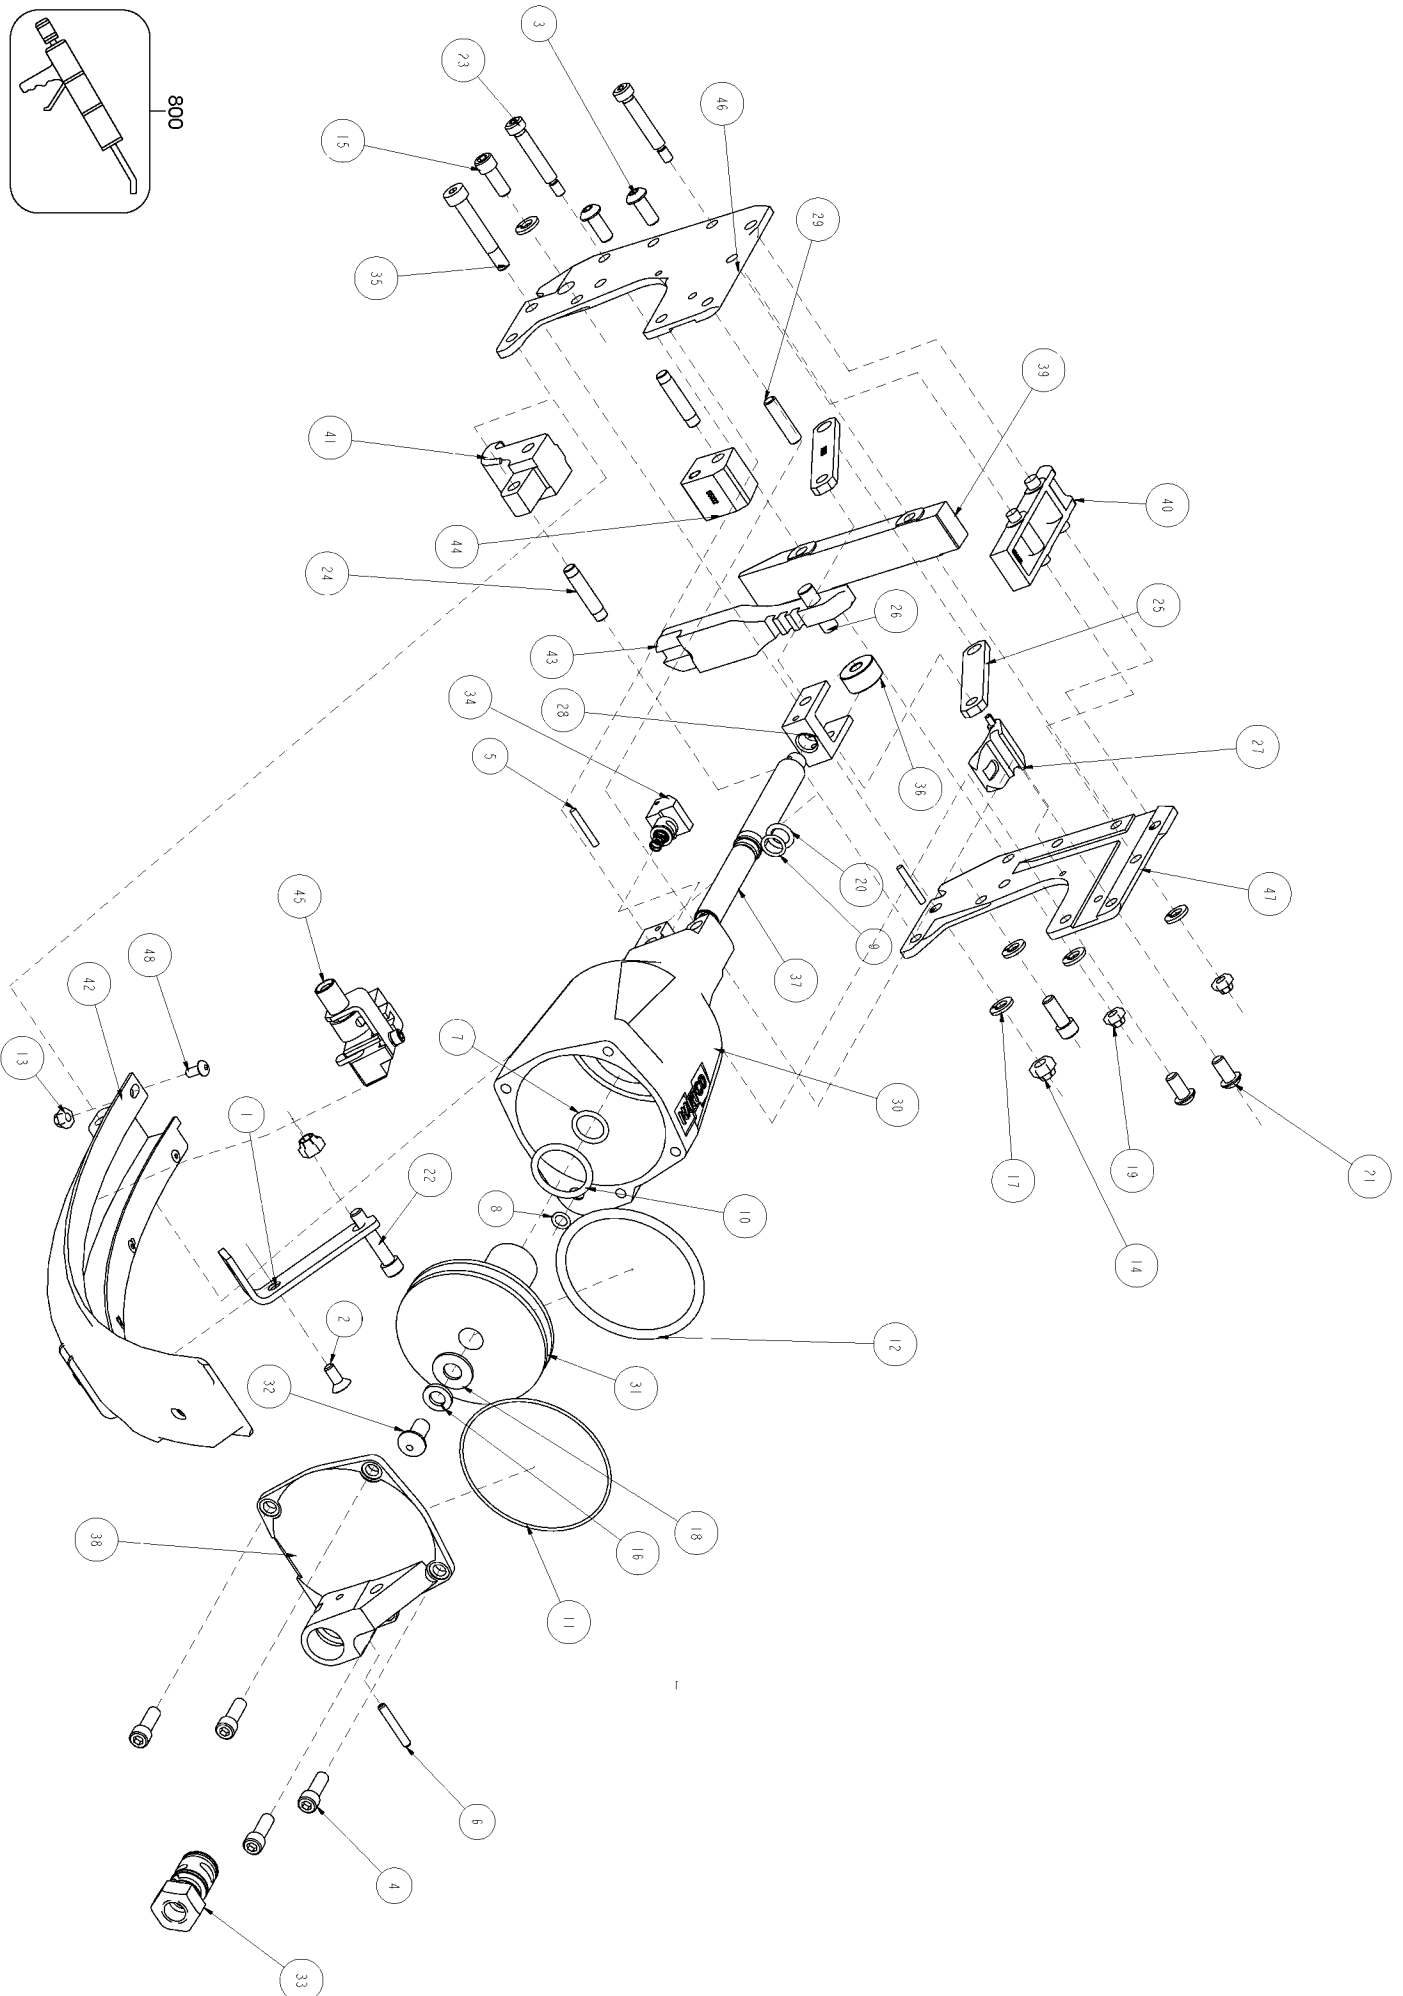

800

HARTCO CLINCHING TOOLS SERIES B PARTS LIST

MAIN VALVE ASSEMBLY
PART NO. HR-55047

PILOT VALVE ASSEMBLY
PART NO. HR-55328

FOLLOWER ASSEMBLY

SUSPENSION HANGER ASSEMBLY
PART NO. HR-55397

STANLEY

HARTCO

Stanley Fastening Systems

7707 Austin Avenue
Phone:(847)-967-1122

Skokie, Illinois 60077-2688
Fax:(847)-967-9808

Parts List for HR-85B Type 0

Item Number	Part Number	Description	Qty Required
3	HR-15000	BHCS 1/4-20 X 5/8	2
4	HR-15001	SHCS 1/4-20 X 3/4	4
5	HR-15004	PIN- DOWEL 1/8 X 7/8	2
6	HR-15005	PIN- ROLL 5/32 X 1	1
7	HR-15010	O-RING VITON 9/16 X	1
8	HR-15011	O-RING 1/4 X 3/8 X 1	1
9	HR-15014	O-RING 3/8 X 1/2 X 1	1
10	HR-15015	O-RING VITON 1 X 1 1	1
11	HR-15016	O-RING 2 7/8 X 3 X 1	1
12	HR-15017	O-RING 2 3/4 X 3 1/8	1
13	HR-15020	NUT- THIN JAM FLEXLO	1
14	HR-15023	NUT- FLEXLOC 1/4-20	2
15	HR-15028	SHCS 1/4-20 X 5/8	2
16	HR-15029	WASHER- LOCK 5/16 ID	1
17	HR-15031	WASHER- LOCK 1/4 ID	5
18	HR-15038	WASHER- FLAT 3/8 X 1	1
19	HR-15044	NUT- FLEXLOC 10-24	2
20	HR-15054	O-RING	1
21	HR-15061	BHCS 1/4-20 X 1/2	2
22	HR-15063	SHCS 1/4-20 X 1-1/4	1
23	HR-15235	SHSS 1/4 X 1 1/4	2
24	HR-55002	PIN - SIDE PLATE	2
25	HR-55008	LINK	2
26	HR-55009	PIN- DOWEL 5/16 X 1	1
27	HR-55012	TRIGGER COMPLETE	1
28	HR-55017	YOKE - PISTON ROD	1
29	HR-55018	PISTON PIN - ROLLER	1