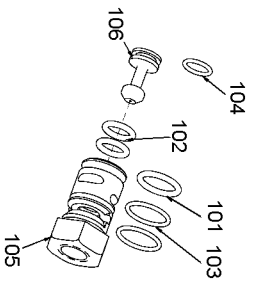

800

HARTCO CLINCHING TOOLS SERIES B PARTS LIST

MAIN VALVE ASSEMBLY
PART NO. HR-55047

PILOT VALVE ASSEMBLY
PART NO. HR-55328

FOLLOWER ASSEMBLY

SUSPENSION HANGER ASSEMBLY
PART NO. HR-55397

STANLEY

HARTCO

Stanley Fastening Systems

7707 Austin Avenue
Phone:(847)-967-1122

Skokie, Illinois 60077-2688
Fax:(847)-967-9808

Parts List for HR-85B Type 0

Item Number	Part Number	Description	Qty Required
3	HR-15000	BHCS 1/4-20 X 5/8	2
4	HR-15001	SHCS 1/4-20 X 3/4	4
5	HR-15004	PIN- DOWEL 1/8 X 7/8	2
6	HR-15005	PIN- ROLL 5/32 X 1	1
7	HR-15010	O-RING VITON 9/16 X	1
8	HR-15011	O-RING 1/4 X 3/8 X 1	1
9	HR-15014	O-RING 3/8 X 1/2 X 1	1
10	HR-15015	O-RING VITON 1 X 1 1	1
11	HR-15016	O-RING 2 7/8 X 3 X 1	1
12	HR-15017	O-RING 2 3/4 X 3 1/8	1
13	HR-15020	NUT- THIN JAM FLEXLO	1
14	HR-15023	NUT- FLEXLOC 1/4-20	2
15	HR-15028	SHCS 1/4-20 X 5/8	2
16	HR-15029	WASHER- LOCK 5/16 ID	1
17	HR-15031	WASHER- LOCK 1/4 ID	5
18	HR-15038	WASHER- FLAT 3/8 X 1	1
19	HR-15044	NUT- FLEXLOC 10-24	2
20	HR-15054	O-RING	1
21	HR-15061	BHCS 1/4-20 X 1/2	2
22	HR-15063	SHCS 1/4-20 X 1-1/4	1
23	HR-15235	SHSS 1/4 X 1 1/4	2
24	HR-55002	PIN - SIDE PLATE	2
25	HR-55008	LINK	2
26	HR-55009	PIN- DOWEL 5/16 X 1	1
27	HR-55012	TRIGGER COMPLETE	1
28	HR-55017	YOKE - PISTON ROD	1
29	HR-55018	PISTON PIN - ROLLER	1