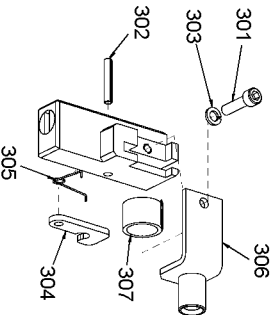

800

HARTCO CLINCHING TOOLS SERIES B PARTS LIST

MAIN VALVE ASSEMBLY
PART NO. HR-55047

PILOT VALVE ASSEMBLY
PART NO. HR-55328

FOLLOWER ASSEMBLY

SUSPENSION HANGER ASSEMBLY
PART NO. HR-55397

STANLEY

HARTCO

Stanley Fastening Systems

7707 Austin Avenue
Phone:(847)-967-1122

Skokie, Illinois 60077-2688
Fax:(847)-967-9808

Parts List for HR-85B Type 0

Item Number	Part Number	Description	Qty Required
3	HR-15000	BHCS 1/4-20 X 5/8	2
4	HR-15001	SHCS 1/4-20 X 3/4	4
5	HR-15004	PIN- DOWEL 1/8 X 7/8	2
6	HR-15005	PIN- ROLL 5/32 X 1	1
7	HR-15010	O-RING VITON 9/16 X	1
8	HR-15011	O-RING 1/4 X 3/8 X 1	1
9	HR-15014	O-RING 3/8 X 1/2 X 1	1
10	HR-15015	O-RING VITON 1 X 1 1	1
11	HR-15016	O-RING 2 7/8 X 3 X 1	1
12	HR-15017	O-RING 2 3/4 X 3 1/8	1
13	HR-15020	NUT- THIN JAM FLEXLO	1
14	HR-15023	NUT- FLEXLOC 1/4-20	2
15	HR-15028	SHCS 1/4-20 X 5/8	2
16	HR-15029	WASHER- LOCK 5/16 ID	1
17	HR-15031	WASHER- LOCK 1/4 ID	5
18	HR-15038	WASHER- FLAT 3/8 X 1	1
19	HR-15044	NUT- FLEXLOC 10-24	2
20	HR-15054	O-RING	1
21	HR-15061	BHCS 1/4-20 X 1/2	2
22	HR-15063	SHCS 1/4-20 X 1-1/4	1
23	HR-15235	SHSS 1/4 X 1 1/4	2
24	HR-55002	PIN - SIDE PLATE	2
25	HR-55008	LINK	2
26	HR-55009	PIN- DOWEL 5/16 X 1	1
27	HR-55012	TRIGGER COMPLETE	1
28	HR-55017	YOKE - PISTON ROD	1
29	HR-55018	PISTON PIN - ROLLER	1