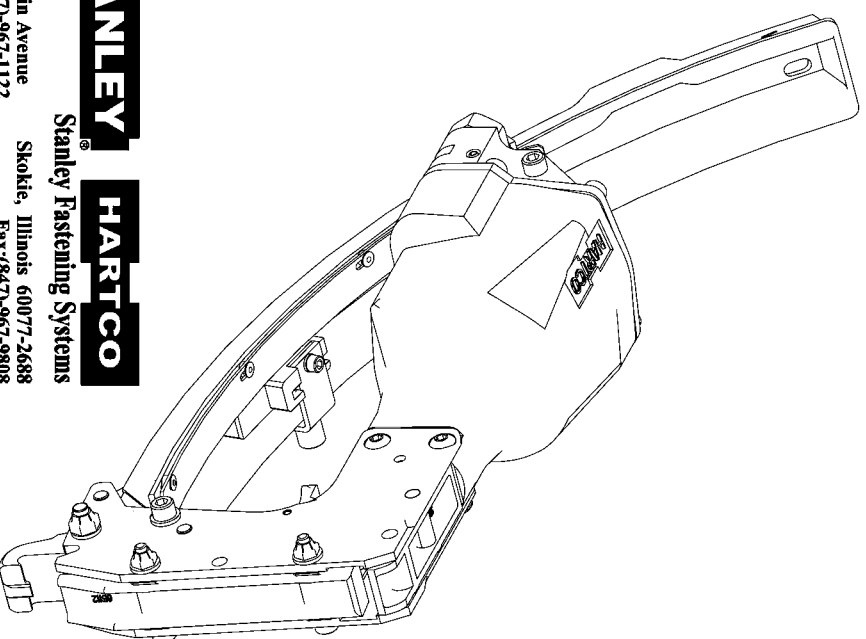

800

HARTCO CLINCHING TOOLS SERIES B PARTS LIST

MAIN VALVE ASSEMBLY
PART NO. HR-55047

PILOT VALVE ASSEMBLY
PART NO. HR-55328

FOLLOWER ASSEMBLY

SUSPENSION HANGER ASSEMBLY
PART NO. HR-55397

STANLEY

HARTCO

Stanley Fastening Systems

7707 Austin Avenue
Phone:(847)-967-1122

Skokie, Illinois 60077-2688
Fax:(847)-967-9808

Parts List for HR-85B Type 0

Item Number	Part Number	Description	Qty Required
3	HR-15000	BHCS 1/4-20 X 5/8	2
4	HR-15001	SHCS 1/4-20 X 3/4	4
5	HR-15004	PIN- DOWEL 1/8 X 7/8	2
6	HR-15005	PIN- ROLL 5/32 X 1	1
7	HR-15010	O-RING VITON 9/16 X	1
8	HR-15011	O-RING 1/4 X 3/8 X 1	1
9	HR-15014	O-RING 3/8 X 1/2 X 1	1
10	HR-15015	O-RING VITON 1 X 1 1	1
11	HR-15016	O-RING 2 7/8 X 3 X 1	1
12	HR-15017	O-RING 2 3/4 X 3 1/8	1
13	HR-15020	NUT- THIN JAM FLEXLO	1
14	HR-15023	NUT- FLEXLOC 1/4-20	2
15	HR-15028	SHCS 1/4-20 X 5/8	2
16	HR-15029	WASHER- LOCK 5/16 ID	1
17	HR-15031	WASHER- LOCK 1/4 ID	5
18	HR-15038	WASHER- FLAT 3/8 X 1	1
19	HR-15044	NUT- FLEXLOC 10-24	2
20	HR-15054	O-RING	1
21	HR-15061	BHCS 1/4-20 X 1/2	2
22	HR-15063	SHCS 1/4-20 X 1-1/4	1
23	HR-15235	SHSS 1/4 X 1 1/4	2
24	HR-55002	PIN - SIDE PLATE	2
25	HR-55008	LINK	2
26	HR-55009	PIN- DOWEL 5/16 X 1	1
27	HR-55012	TRIGGER COMPLETE	1
28	HR-55017	YOKE - PISTON ROD	1
29	HR-55018	PISTON PIN - ROLLER	1