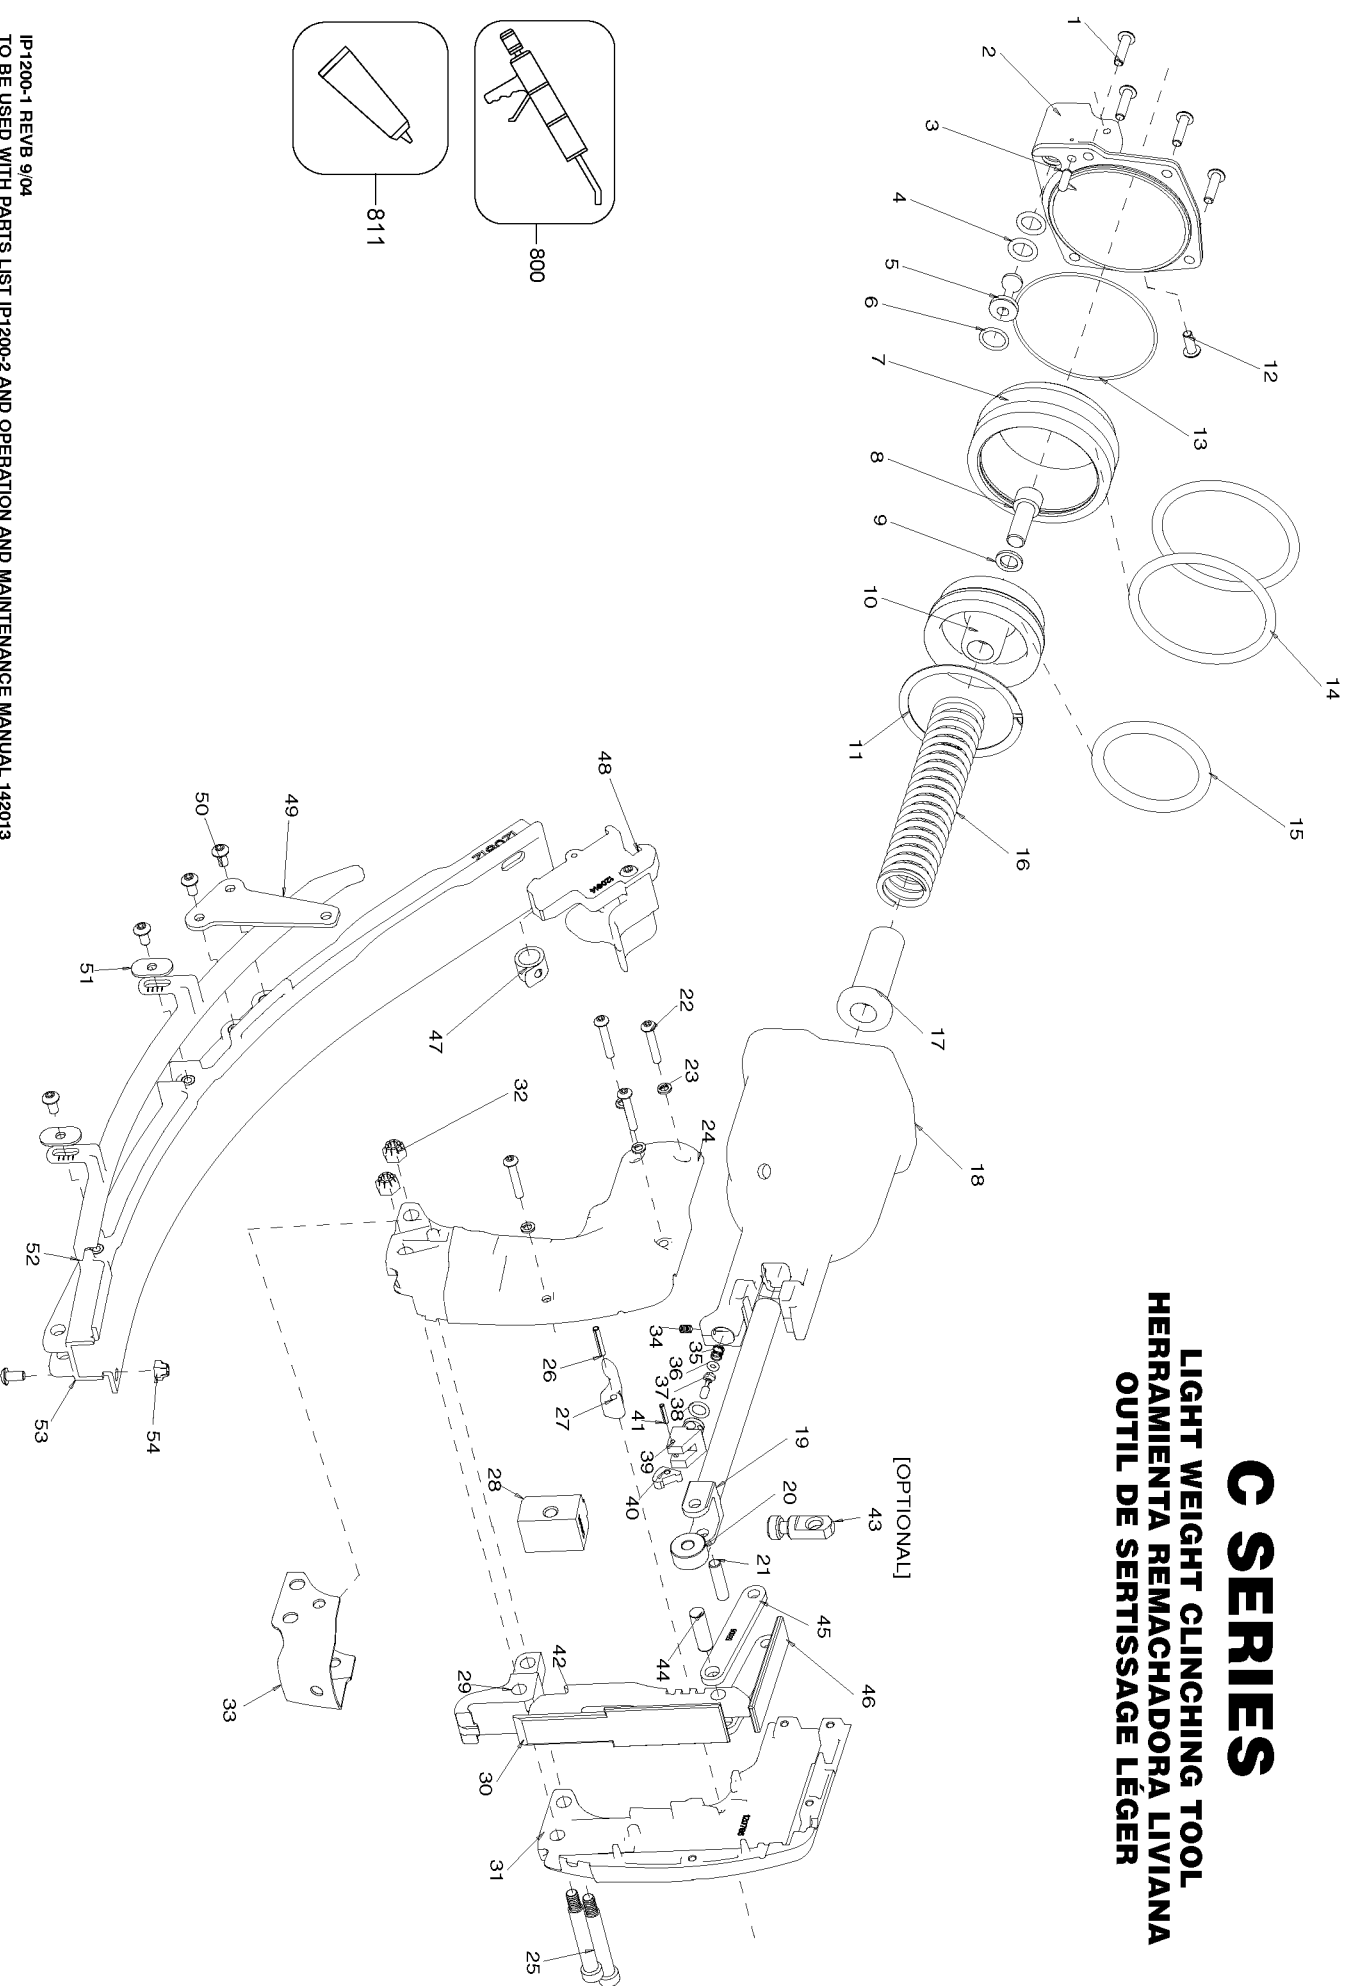

# C SERIES

LIGHT WEIGHT CLINCHING TOOL  
 HERRAMIENTA REMACHADORA LIVIANA  
 OUTIL DE SERTISSAGE LÉGER

## Parts List for HR-61 Type 0

Item Number	Part Number	Description	Qty Required
1	000000-00	No Longer Available	1
2	120823	CAP AS MACHINE	1
3	SC01	ROLLER PIN	1
4	134470	O-RING- VITON-111	1
5	120820	PISTON- VALVE	1
6	134469	O-RING- BUNA-N-014	1
7	136059	PISTON- FLOATING	1
8	HR-15253	SHCS 3/8-16 X 1 W/ P	1
9	141910	SHIM- 3/8ID X 1/16 T	1
10	141763	PISTON	1
11	134507-S	RING- PETAINER 2.5 O	1
12	HR-16064	BHCS 10-24 X 1/2	1
13	HR-15017	O-RING 2 3/4 X 3 1/8	1
14	HR-15016	O-RING 2 7/8 X 3 X 1	1
15	851539	O-RING-2.039X.253	1
16	120819	SPRING- PISTON	1
17	120831	GUIDE- PISTON ROD	1
18	120815	HOUSING AS MACHINE	1
19	140334	ROD- PISTON	1
20	HR-55103	ROLLER	1
21	HR-55018	PISTON PIN - ROLLER	1
22	HR-15032	WASHER- LOCK #8	1
23	141907	BHCS- #8-32 X 1 LG	1
24	120785	SIDE PLATE 1	1
25	HR-15143	SHSS 5/16 X 1 3/4	1
26	SC05	PIN- ROLL	1
27	141648	TRIGGER- STRAIGHTEN	1

## Parts List for HR-61 Type 0

Item Number	Part Number	Description	Qty Required
30	120788	PLATE- FRONT WEAR	1
31	120786	SIDE PLATE 2	1
32	141935	NUT- HEAVY THICK NYL	1
33	141762	GUARD (SHROUD)	1
34	142012	SET SCREW- OVAL POIN	1
35	HR-55016	SPRING CL-CC	1
36	HR-15008	O-RING 1/8 X 1/4 X 1	1
37	HR-55018	PISTON PIN - ROLLER	1
38	HR-15009	O-RING 5/16 X 7/16 X	1
39	HR-55014	PILOT VALVE BODY CL-	1
40	132410	LEVEL- VALVE	1
41	HR-15002	PIN- ROLL 3/32 x 1/2	1
43	134521	HANGER- CL TOOL	1
44	HR-55009	PIN- DOWEL 5/16 X 1	1
45	HR-55008	LINK	1
46	120787	PLATE- TOP WEAR	1
47	134482	NEGATOR SPRING CL	1
49	120810	BRACKET- MAGAZINE	1
50	TL770106	BHCS #10-32 X 3/8 W/	1
51	134712	WASHER- RECTANGLE	1
52	120813	COVER- MAGAZINE	1
54	HR-15049	NUT- FLEXLOC 10-32	1
800	100679	LUBE (1LB.CAN)	1
800	100653	LUBE (2CC)	1