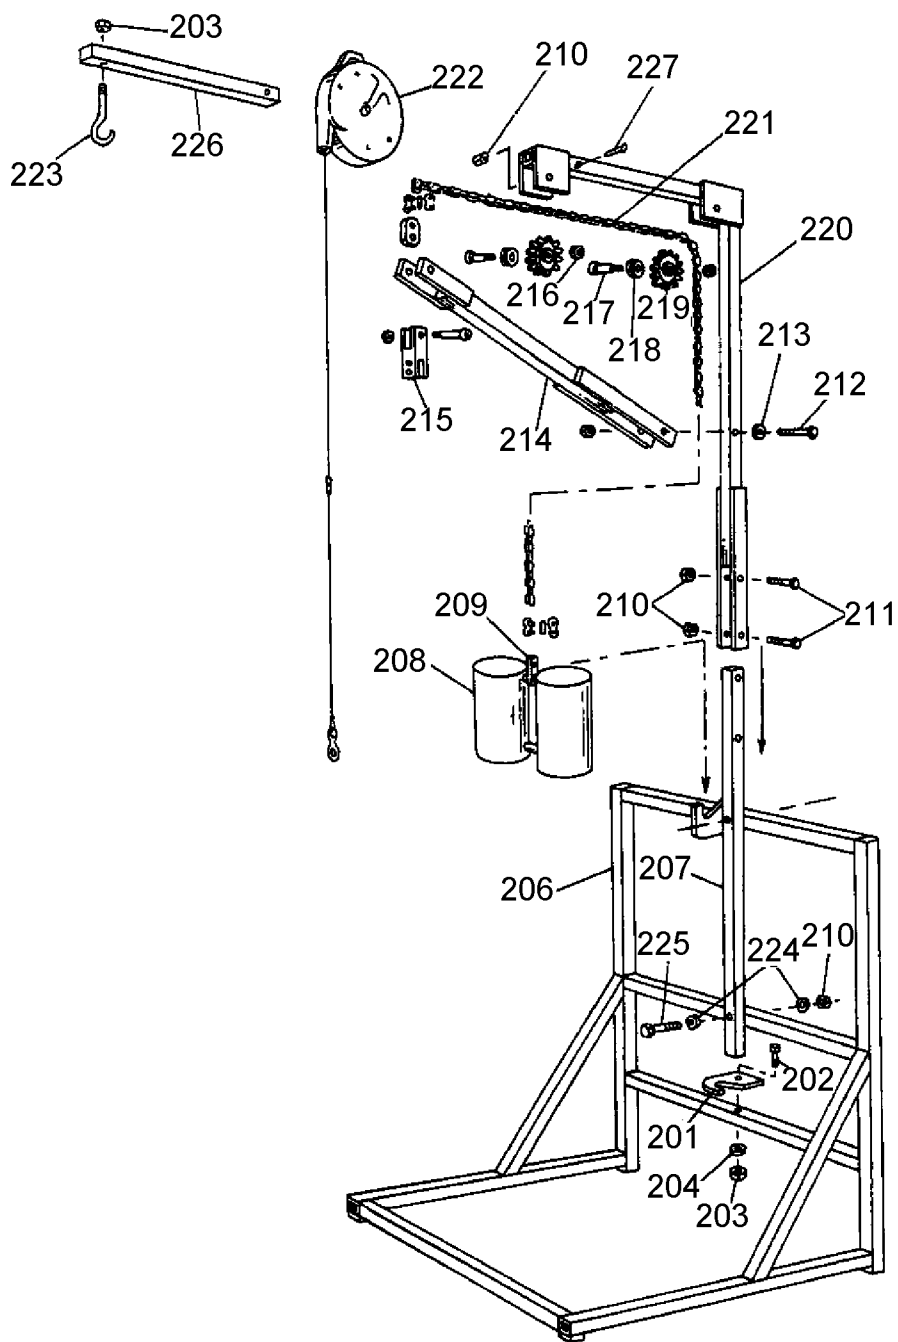

MAIN VALVE ASSY. NO. 55047

CAUTION: HOLD THIS HEX WITH A WRENCH WHEN TIGHTENING FITTING. TORQUE ON THIS VALVE CAN CAUSE BREAKAGE.

**COIL CLIP TOOL AND
MAGAZINE**

PART NO. 55450
TOOL STAND ASSEMBLY

PART NO. 55435
DISPENSER & TRACK ASSEMBLY

Parts List for HR-50 Type 0

Item Number	Part Number	Description	Qty Required
1	HR-55997	ANVIL	1
2	HR-55239	BLADE	1
3	HR-55232	BLADE GUIDE (CL-14 &	1
5	HR-56271	ANVIL HOLDER	1
6	HR-15327	BHCS 5/16-24 X 1	1
7	HR-55056	STUD-SHOULDER BOLT	1
8	HR-15028	SHCS 1/4-20 X 5/8	1
9	HR-15031	WASHER- LOCK 1/4 ID	5
10	HR-55970	PIN-FRONT PLATE	2
11	HR-55002	PIN - SIDE PLATE	3
12	HR-55012	TRIGGER COMPLETE	1
13	HR-15328	RING	4
14	HR-15061	BHCS 1/4-20 X 1/2	2
15	HR-55004	SIDE PLATE- L.H.	1
16	HR-55003	SIDE PLATE- R.H.	1
18	HR-55017	YOKE - PISTON ROD	1
19	HR-55008	LINK	2
20	HR-55103	ROLLER	1
22	HR-55009	PIN- DOWEL 5/16 X 1	1
23	HR-55018	PISTON PIN - ROLLER	1
24	HR-15004	PIN- DOWEL 1/8 X 7/8	2
25	HR-55019	PISTON ROD W/ O-RING	1
26	HR-15054	O-RING	1
27	HR-15014	O-RING 3/8 X 1/2 X 1	2
28	HR-55926	HANGER ASSEMBLY	1
29	HR-15000	BHCS 1/4-20 X 5/8	1
30	HR-15001	SHCS 1/4-20 X 3/4	5