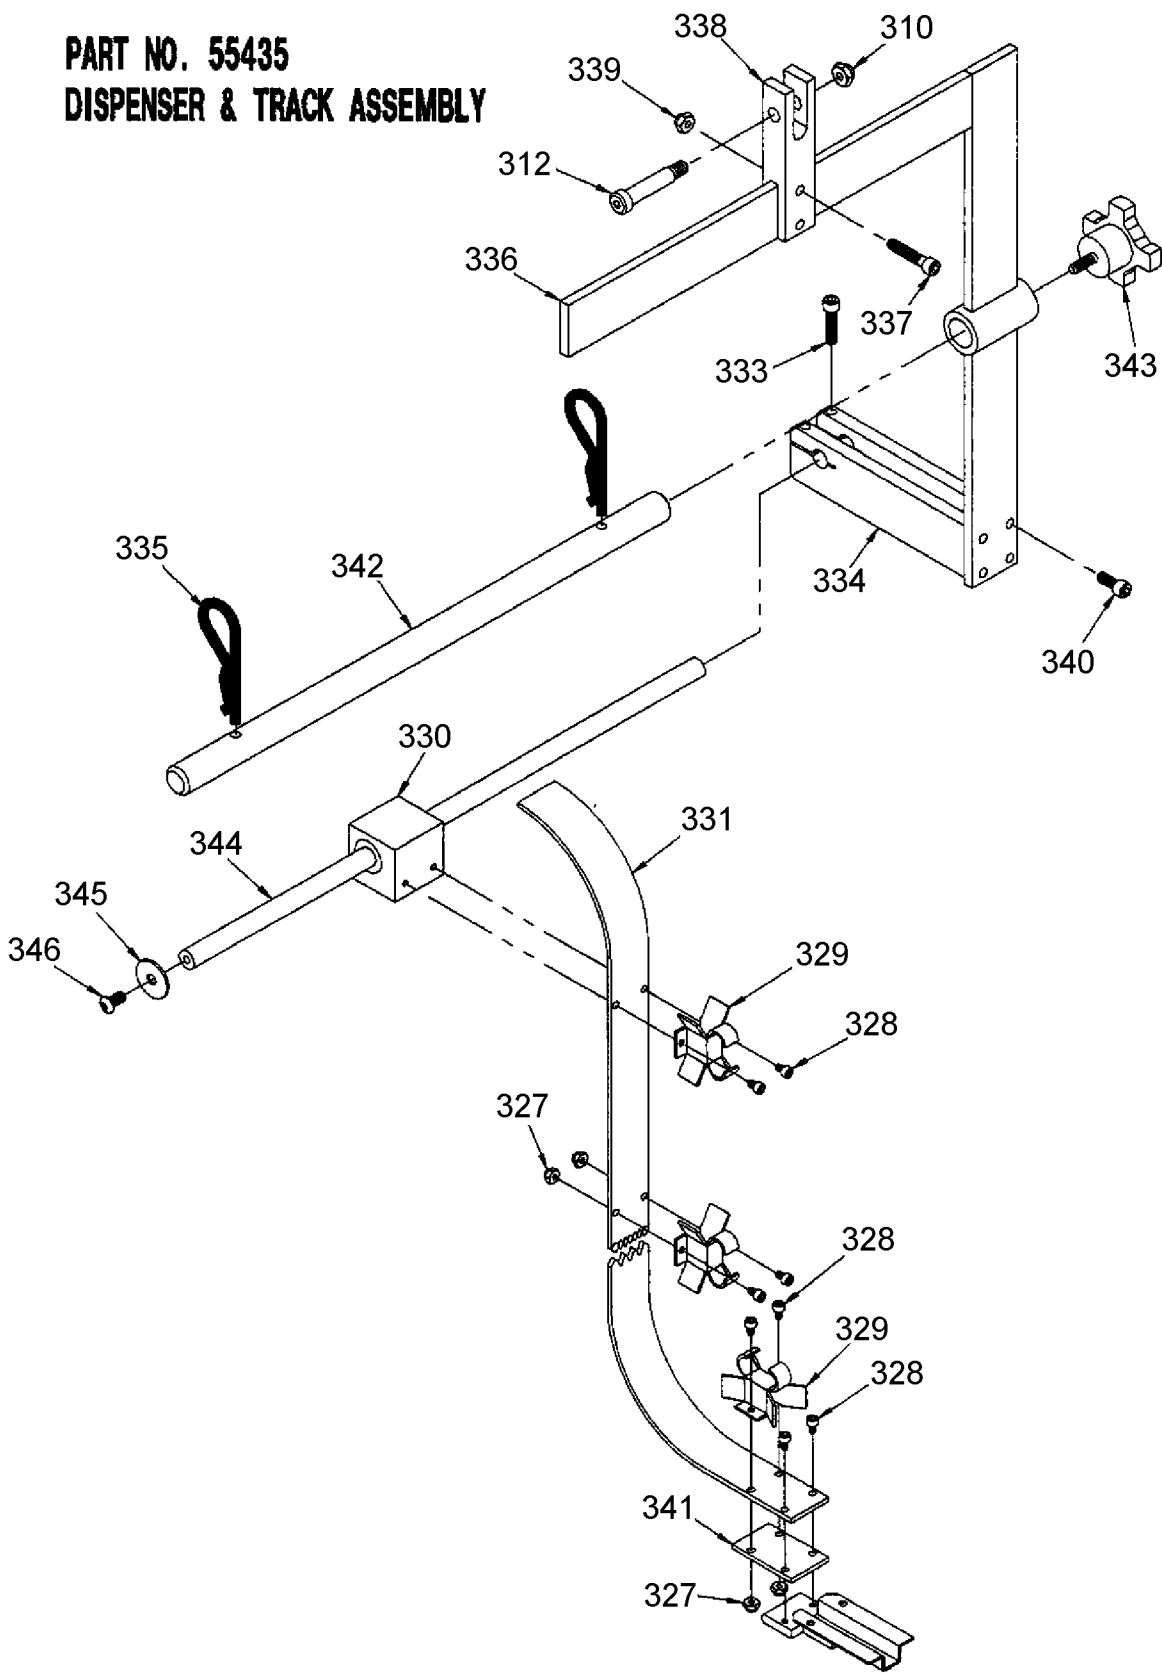

MAIN VALVE ASSY. NO. 55047

CAUTION: HOLD THIS HEX WITH A WRENCH WHEN TIGHTENING FITTING. TORQUE ON THIS VALVE CAN CAUSE BREAKAGE.

**COIL CLIP TOOL AND
MAGAZINE**

PART NO. 55450
TOOL STAND ASSEMBLY

PART NO. 55435
DISPENSER & TRACK ASSEMBLY

Parts List for HR-50 Type 0

Item Number	Part Number	Description	Qty Required
1	HR-55997	ANVIL	1
2	HR-55239	BLADE	1
3	HR-55232	BLADE GUIDE (CL-14 &	1
5	HR-56271	ANVIL HOLDER	1
6	HR-15327	BHCS 5/16-24 X 1	1
7	HR-55056	STUD-SHOULDER BOLT	1
8	HR-15028	SHCS 1/4-20 X 5/8	1
9	HR-15031	WASHER- LOCK 1/4 ID	5
10	HR-55970	PIN-FRONT PLATE	2
11	HR-55002	PIN - SIDE PLATE	3
12	HR-55012	TRIGGER COMPLETE	1
13	HR-15328	RING	4
14	HR-15061	BHCS 1/4-20 X 1/2	2
15	HR-55004	SIDE PLATE- L.H.	1
16	HR-55003	SIDE PLATE- R.H.	1
18	HR-55017	YOKE - PISTON ROD	1
19	HR-55008	LINK	2
20	HR-55103	ROLLER	1
22	HR-55009	PIN- DOWEL 5/16 X 1	1
23	HR-55018	PISTON PIN - ROLLER	1
24	HR-15004	PIN- DOWEL 1/8 X 7/8	2
25	HR-55019	PISTON ROD W/ O-RING	1
26	HR-15054	O-RING	1
27	HR-15014	O-RING 3/8 X 1/2 X 1	2
28	HR-55926	HANGER ASSEMBLY	1
29	HR-15000	BHCS 1/4-20 X 5/8	1
30	HR-15001	SHCS 1/4-20 X 3/4	5