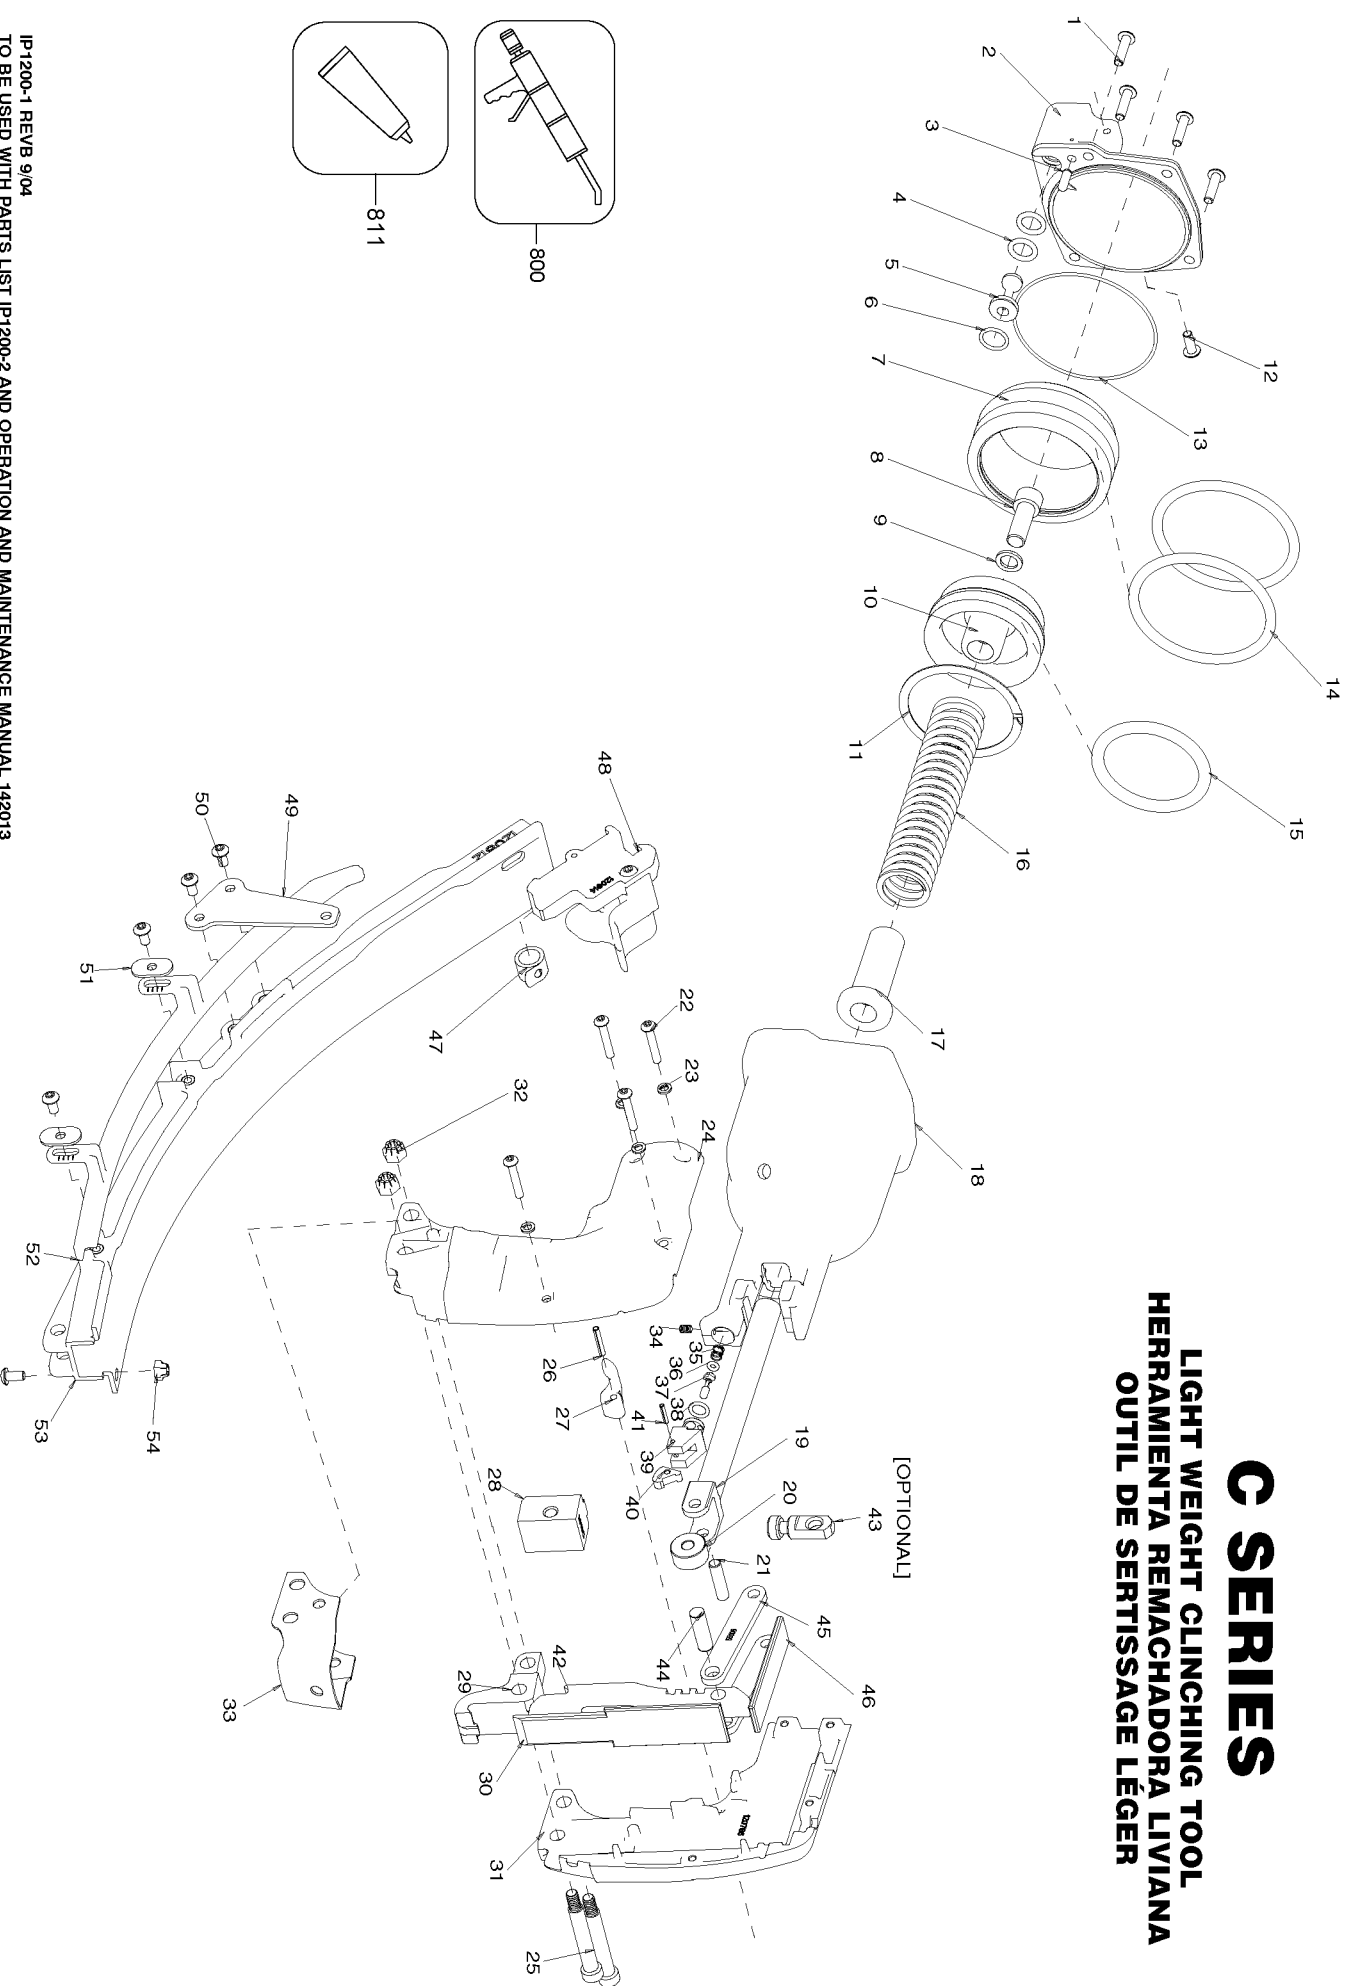

C SERIES

LIGHT WEIGHT CLINCHING TOOL
 HERRAMIENTA REMACHADORA LIVIANA
 OUTIL DE SERTISSAGE LÉGER

Parts List for HR-45 Type 0

Item Number	Part Number	Description	Qty Required
1	000000-00	No Longer Available	1
2	120823	CAP AS MACHINE	1
3	SC01	ROLLER PIN	1
4	134470	O-RING- VITON-111	1
5	120820	PISTON- VALVE	1
6	134469	O-RING- BUNA-N-014	1
7	136059	PISTON- FLOATING	1
8	HR-15253	SHCS 3/8-16 X 1 W/ P	1
9	141910	SHIM- 3/8ID X 1/16 T	1
10	141763	PISTON	1
11	134507-S	RING- PETAINER 2.5 O	1
12	HR-16064	BHCS 10-24 X 1/2	1
13	HR-15017	O-RING 2 3/4 X 3 1/8	1
14	HR-15016	O-RING 2 7/8 X 3 X 1	1
15	851539	O-RING-2.039X.253	1
16	120819	SPRING- PISTON	1
17	120831	GUIDE- PISTON ROD	1
18	120815	HOUSING AS MACHINE	1
19	140334	ROD- PISTON	1
20	HR-55103	ROLLER	1
21	HR-55018	PISTON PIN - ROLLER	1
22	HR-15032	WASHER- LOCK #8	1
23	141907	BHCS- #8-32 X 1 LG	1
24	120785	SIDE PLATE 1	1
25	HR-15143	SHSS 5/16 X 1 3/4	1
26	SC05	PIN- ROLL	1
27	141648	TRIGGER- STRAIGHTEN	1

Parts List for HR-45 Type 0

Item Number	Part Number	Description	Qty Required
30	120788	PLATE- FRONT WEAR	1
31	120786	SIDE PLATE 2	1
32	141935	NUT- HEAVY THICK NYL	1
33	141762	GUARD (SHROUD)	1
34	142012	SET SCREW- OVAL POIN	1
35	HR-55016	SPRING CL-CC	1
36	HR-15008	O-RING 1/8 X 1/4 X 1	1
37	HR-55018	PISTON PIN - ROLLER	1
38	HR-15009	O-RING 5/16 X 7/16 X	1
39	HR-55014	PILOT VALVE BODY CL-	1
40	132410	LEVEL- VALVE	1
41	HR-15002	PIN- ROLL 3/32 x 1/2	1
43	134521	HANGER- CL TOOL	1
44	HR-55009	PIN- DOWEL 5/16 X 1	1
45	HR-55008	LINK	1
46	120787	PLATE- TOP WEAR	1
47	134482	NEGATOR SPRING CL	1
49	120810	BRACKET- MAGAZINE	1
50	TL770106	BHCS #10-32 X 3/8 W/	1
51	134712	WASHER- RECTANGLE	1
52	120813	COVER- MAGAZINE	1
54	HR-15049	NUT- FLEXLOC 10-32	1
800	100679	LUBE (1LB.CAN)	1
800	100653	LUBE (2CC)	1