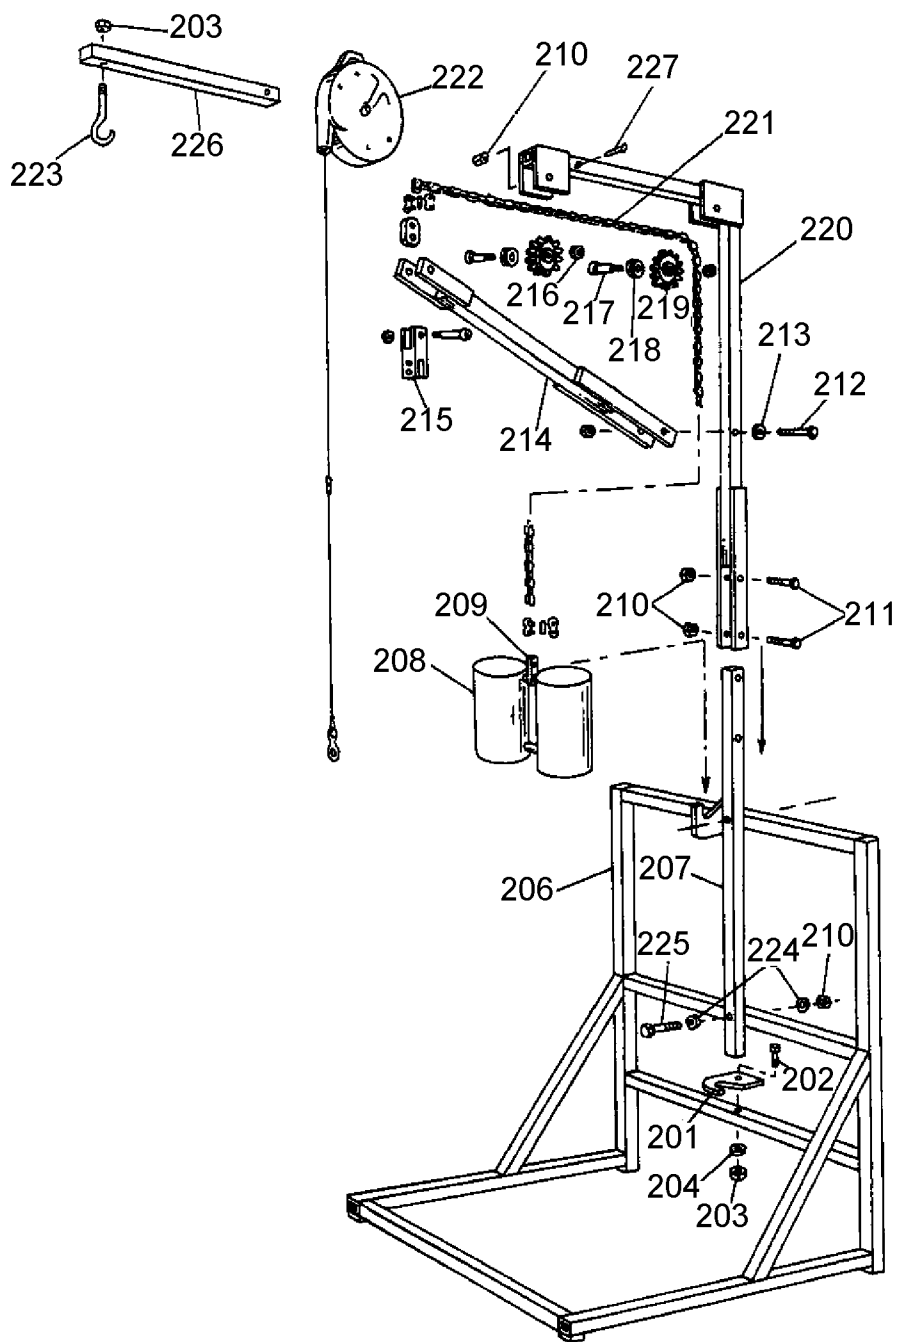

MAIN VALVE ASSY. NO. 55047

CAUTION: HOLD THIS HEX WITH A WRENCH WHEN TIGHTENING FITTING. TORQUE ON THIS VALVE CAN CAUSE BREAKAGE.

COIL CLIP TOOL AND MAGAZINE

**PART NO. 55450
TOOL STAND ASSEMBLY**

PART NO. 55435
DISPENSER & TRACK ASSEMBLY

Parts List for HR-30 Type 0

Item Number	Part Number	Description	Qty Required
1	HR-55997	ANVIL	1
2	HR-55239	BLADE	1
3	HR-55232	BLADE GUIDE (CL-14 &	1
4	HR-15033	WASHER- LOCK #10	2
5	HR-56271	ANVIL HOLDER	1
6	HR-15327	BHCS 5/16-24 X 1	1
7	HR-55056	STUD-SHOULDER BOLT	1
8	HR-15028	SHCS 1/4-20 X 5/8	1
9	HR-15031	WASHER- LOCK 1/4 ID	5
10	HR-55970	PIN-FRONT PLATE	2
11	HR-55002	PIN - SIDE PLATE	3
12	HR-55012	TRIGGER COMPLETE	1
13	HR-15328	RING	4
14	HR-15061	BHCS 1/4-20 X 1/2	2
15	HR-55004	SIDE PLATE- L.H.	1
16	HR-55003	SIDE PLATE- R.H.	1
18	HR-55017	YOKE - PISTON ROD	1
19	HR-55008	LINK	2
20	HR-55103	ROLLER	1
22	HR-55009	PIN- DOWEL 5/16 X 1	1
23	HR-55018	PISTON PIN - ROLLER	1
24	HR-15004	PIN- DOWEL 1/8 X 7/8	2
25	HR-55019	PISTON ROD W/ O-RING	1
26	HR-15054	O-RING	1
27	HR-15014	O-RING 3/8 X 1/2 X 1	2
28	HR-55926	HANGER ASSEMBLY	1
29	HR-15000	BHCS 1/4-20 X 5/8	1