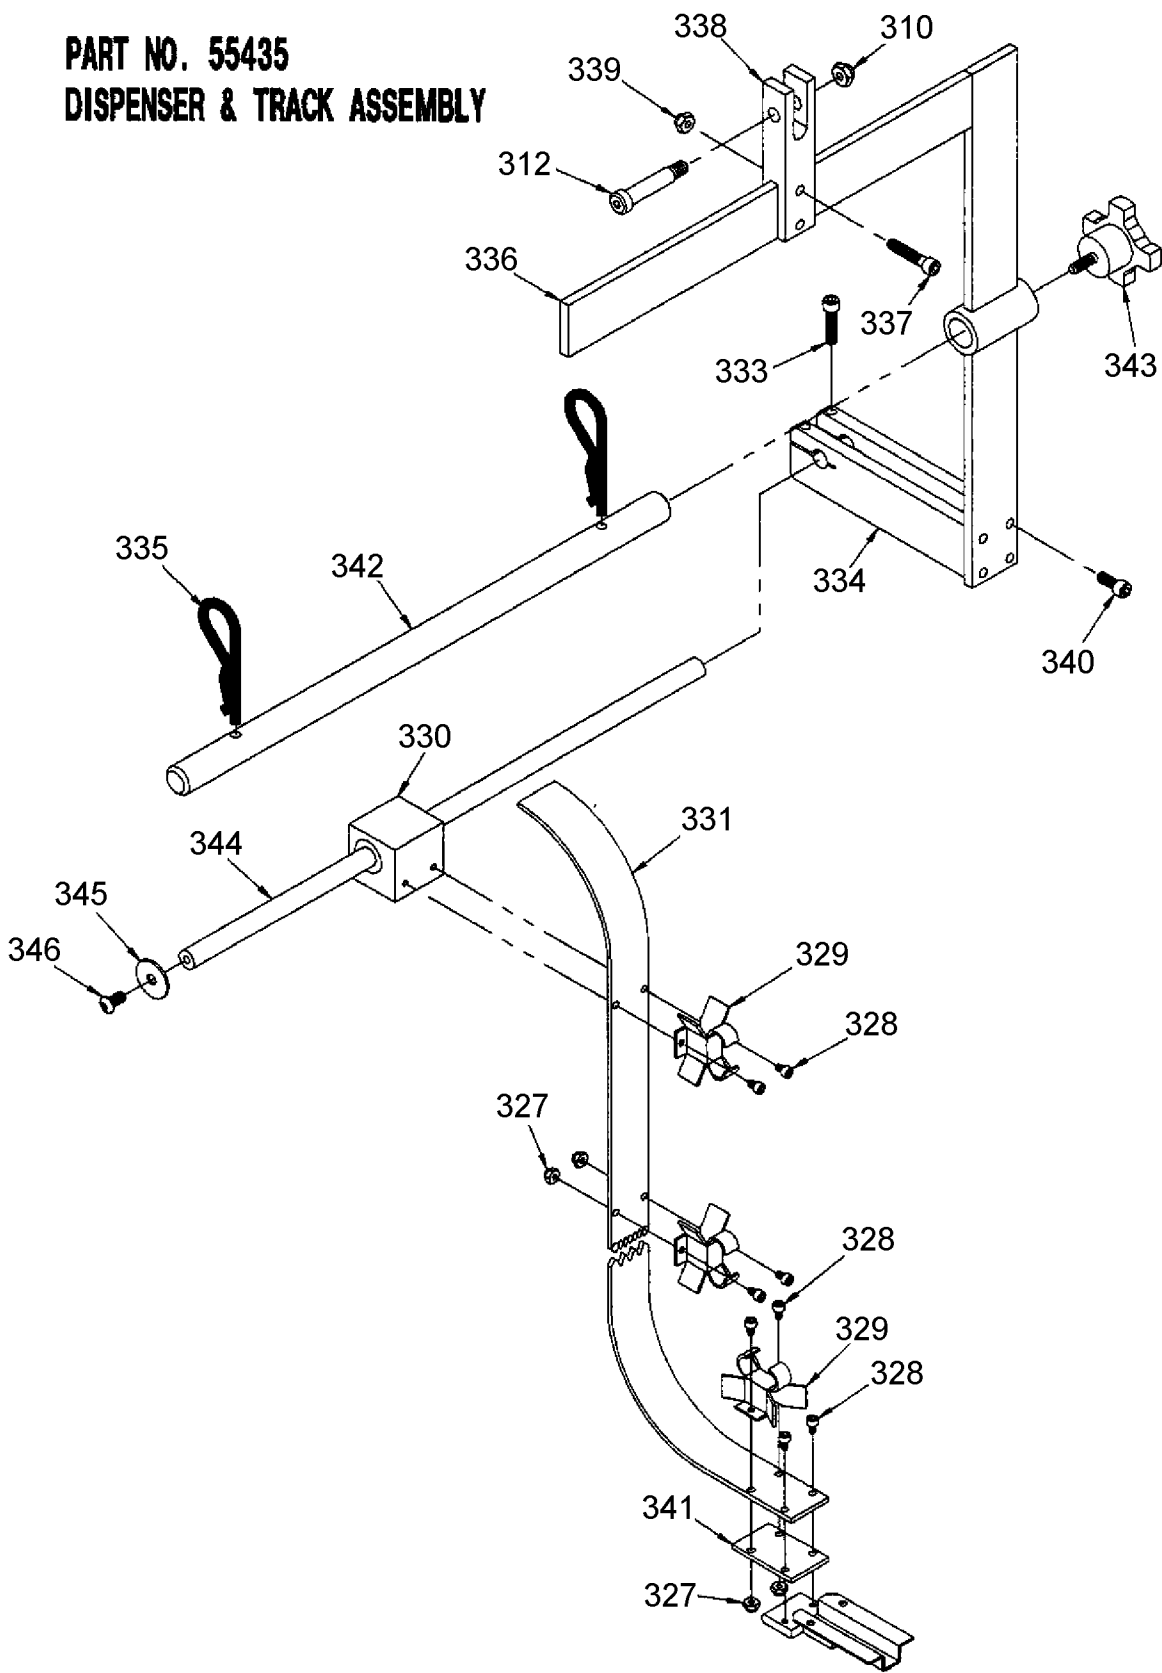

MAIN VALVE ASSY. NO. 55047

CAUTION: HOLD THIS HEX WITH A WRENCH WHEN TIGHTENING FITTING. TORQUE ON THIS VALVE CAN CAUSE BREAKAGE.

COIL CLIP TOOL AND MAGAZINE

**PART NO. 55450
TOOL STAND ASSEMBLY**

PART NO. 55435
DISPENSER & TRACK ASSEMBLY

Parts List for HR-30 Type 0

Item Number	Part Number	Description	Qty Required
1	HR-55997	ANVIL	1
2	HR-55239	BLADE	1
3	HR-55232	BLADE GUIDE (CL-14 &	1
4	HR-15033	WASHER- LOCK #10	2
5	HR-56271	ANVIL HOLDER	1
6	HR-15327	BHCS 5/16-24 X 1	1
7	HR-55056	STUD-SHOULDER BOLT	1
8	HR-15028	SHCS 1/4-20 X 5/8	1
9	HR-15031	WASHER- LOCK 1/4 ID	5
10	HR-55970	PIN-FRONT PLATE	2
11	HR-55002	PIN - SIDE PLATE	3
12	HR-55012	TRIGGER COMPLETE	1
13	HR-15328	RING	4
14	HR-15061	BHCS 1/4-20 X 1/2	2
15	HR-55004	SIDE PLATE- L.H.	1
16	HR-55003	SIDE PLATE- R.H.	1
18	HR-55017	YOKE - PISTON ROD	1
19	HR-55008	LINK	2
20	HR-55103	ROLLER	1
22	HR-55009	PIN- DOWEL 5/16 X 1	1
23	HR-55018	PISTON PIN - ROLLER	1
24	HR-15004	PIN- DOWEL 1/8 X 7/8	2
25	HR-55019	PISTON ROD W/ O-RING	1
26	HR-15054	O-RING	1
27	HR-15014	O-RING 3/8 X 1/2 X 1	2
28	HR-55926	HANGER ASSEMBLY	1
29	HR-15000	BHCS 1/4-20 X 5/8	1