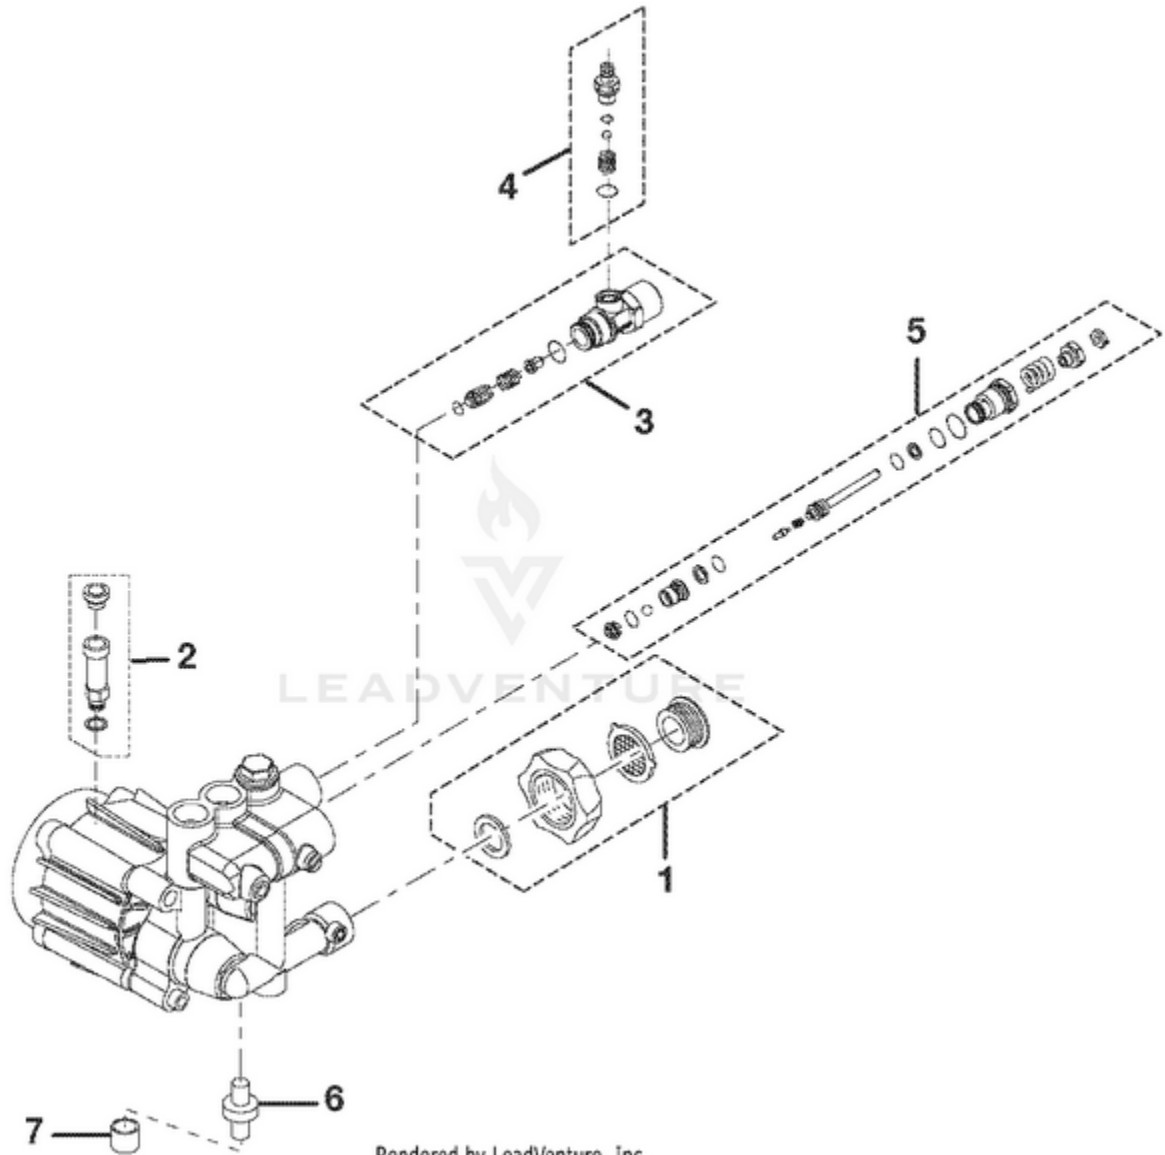

HP3127S Gasoline Pressure Washer - General Assembly (Part 2)

Rendered by LeadVenture, Inc.

Ref #	Part #	Description	Qty
1	KTR183477	GARDEN HOSE KIT	1
2	KTR183478	OIL BREATHER VALVE KIT	1
3	KTR192403	OUTLET CONNECTOR KIT	1
4	KTR191351	DETERGENT SUCTION KIT	1
5	KTR192404	BY-PASS VALVE KIT	1
6	678169001	THERMAL RELIEF VALVE	1
7	570575002	RUBBER TUBE	1