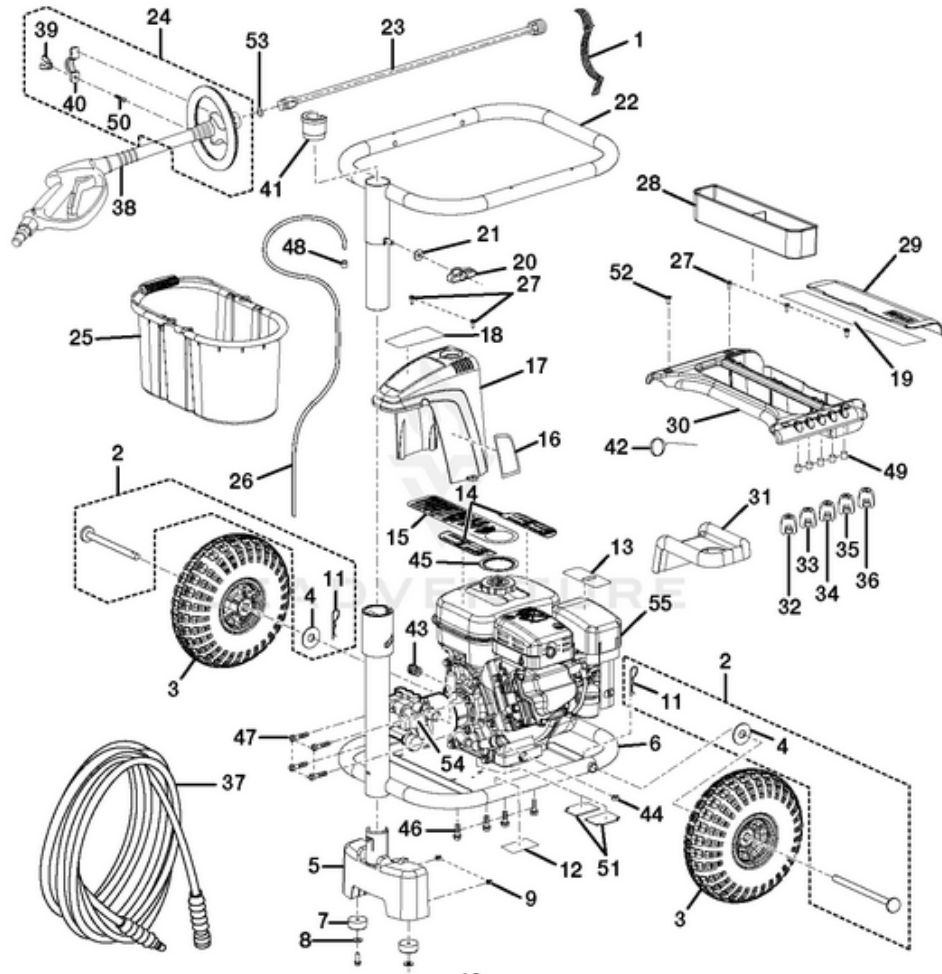

HP3127S Gasoline Pressure Washer - General Assembly (Part 1)

HOMELITE GASOLINE PRESSURE WASHER - MODEL NUMBER HP3127S

Rendered by LeadVenture, Inc.

Ref #	Part #	Description	Qty
1	308488001	HOOK AND LOOP STRAP	1
2	308530001	BAGGED AXLE ASSEMBLY (INC. KEY NOS. 4 AND 11)	1
3	308710002	WHEEL ASSEMBLY	2
4	638128001	WASHER	2
5	518111002	FOOT	1
6	308559002	LOWER TUBE BODY	1
7	570554001	WEAR PAD	2
8	638128003	WASHER	2
9	678016002	NYLON LOCK NUT (1/4-20)	2
10	660738001	SCREW (1/4-20 X 3/4 in. HEX HD.)	2
11	678146001	HITCH PIN	2
12	940678007	DATA LABEL.	1
13	940230102	LABEL, HOT SURFACE WARNING	1
14	940654010	LABEL, WARNING	1
15	940971009	LABEL, CAUTION	1
16	940618001	LABEL, PUMP DESIGNATOR	1
17	518112001	PUMP COVER	1
18	940617007	LABEL, QUICK START GUIDE	1
19	940620005	QUICK START GUIDE	1
20	518208001	KNOB (5/16 in.)	1
21	638128002	WASHER (5/16 in.)	1
22	308534002	UPPER TUBE BODY	1
23	308494004	SPRAY WAND EXTENSION	1
24	308250001	HANDLE ASSEMBLY (INCLUDES KEY NOS. 39, 40 AND 50)	1
25	308029002	DETERGENT BUCKET	1
26	561399001	INJECTION HOSE	1
27	660733003	SCREW (12-14 TYPE B THREAD)	5
28	518116002	TRAY INSERT	1
29	518712001	LID	1
30	518381001	TRAY	1
31	591081001	GAS SPILL COVER	1
32	678266001	NOZZLE 0deg	1
33	678266002	NOZZLE 15deg	1
34	678266003	NOZZLE 25deg	1
35	678266004	NOZZLE 40deg	1
36	678267001	NOZZLE, SOAP	1
37	308492001	HIGH PRESSURE HOSE	1
38	308413003	SPRAY WAND	1
39	678016003	WING NUT	1
40	638121005	CLAMP	1
41	570555001	WAND SLEEVE	1
42	678148002	NOZZLE CLEANING TOOL	1
43	678149001	QUICK DISCONNECT, BRASS	1
44	678189001	HEX NUT (M8)	4