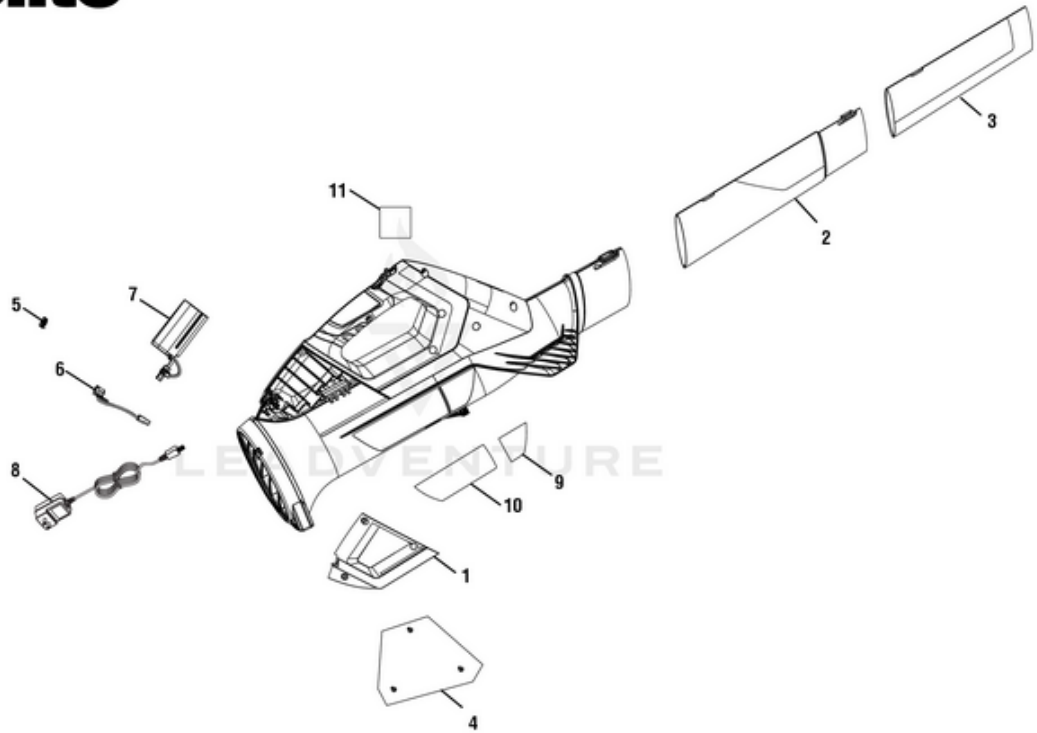

Homelite® HOMBL01VNM

Rendered by LeadVenture, Inc.

Ref #	Part #	Description	Qty	Context Note	MSRP
1	548787001	Battery Cover	1		
2	548801001	Blower Tube	1		
3	548802001	Tube Tip	1		
4	660208099	Screw (M4 x 16 mm, Pan Hd.)	3		
5	549050001	Grommet	1		
6	281713001	Charging Port	1		
7	207012001	Battery Assembly	1		
8	140526001	12v Charging Cable	1		
9	941110197	Data Label	1		
10	941110199	Icon \ Trilingual Warning Label	1		
11	941097125	Blower Label	1		
	999000067	Operator's Manual		Not Shown	