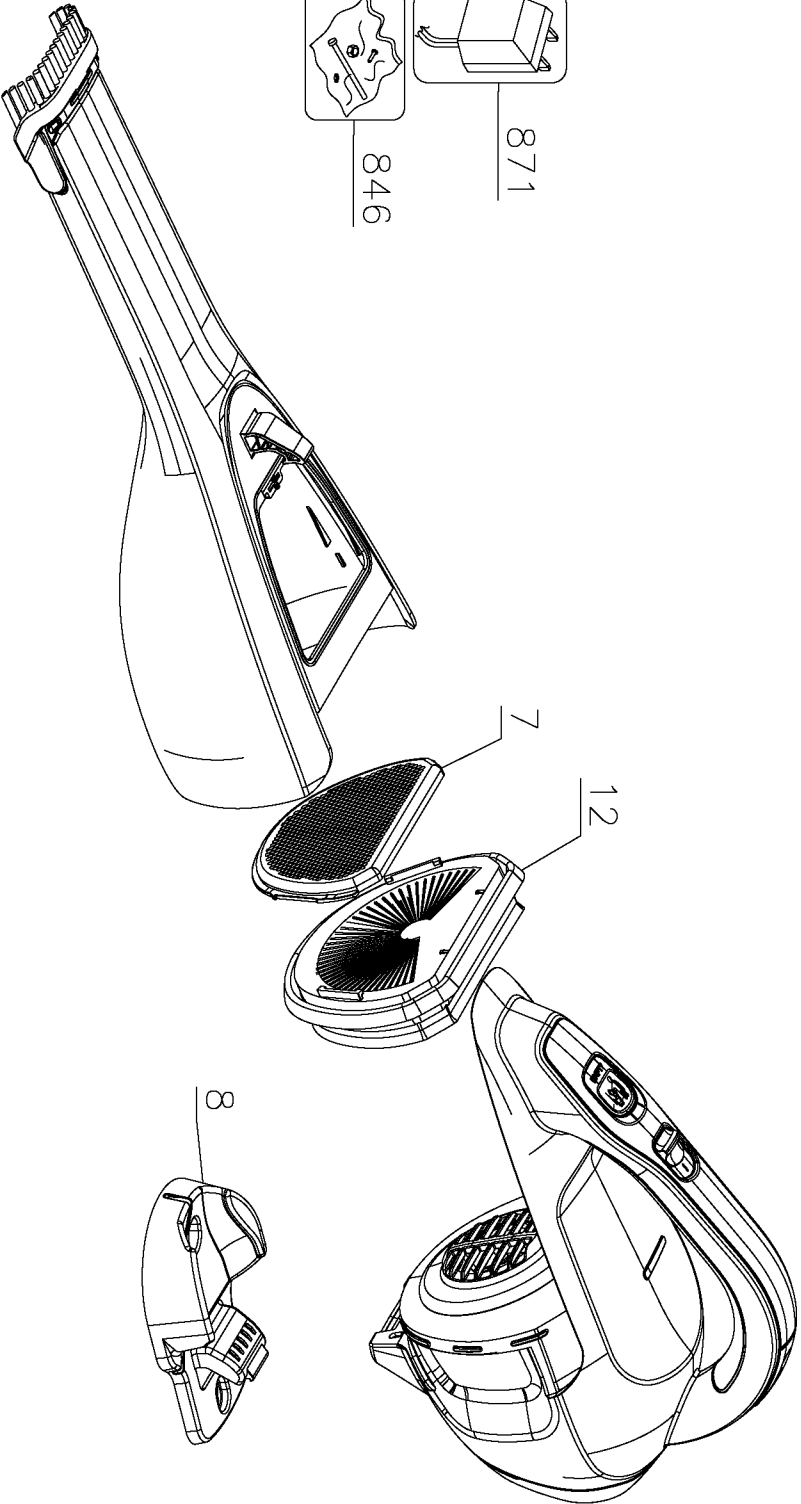

846

871

Parts List for HLVA320J26 Type 1

Item Number	Part Number	Description	Qty Required
7	90640311	PRE-FILTER	1
8	N497722	WALL MOUNT	1
12	N575266	PLEATED FILTER	1
846	133385-12	HARDWARE BAG	1
871	90627870	CHARGER	1