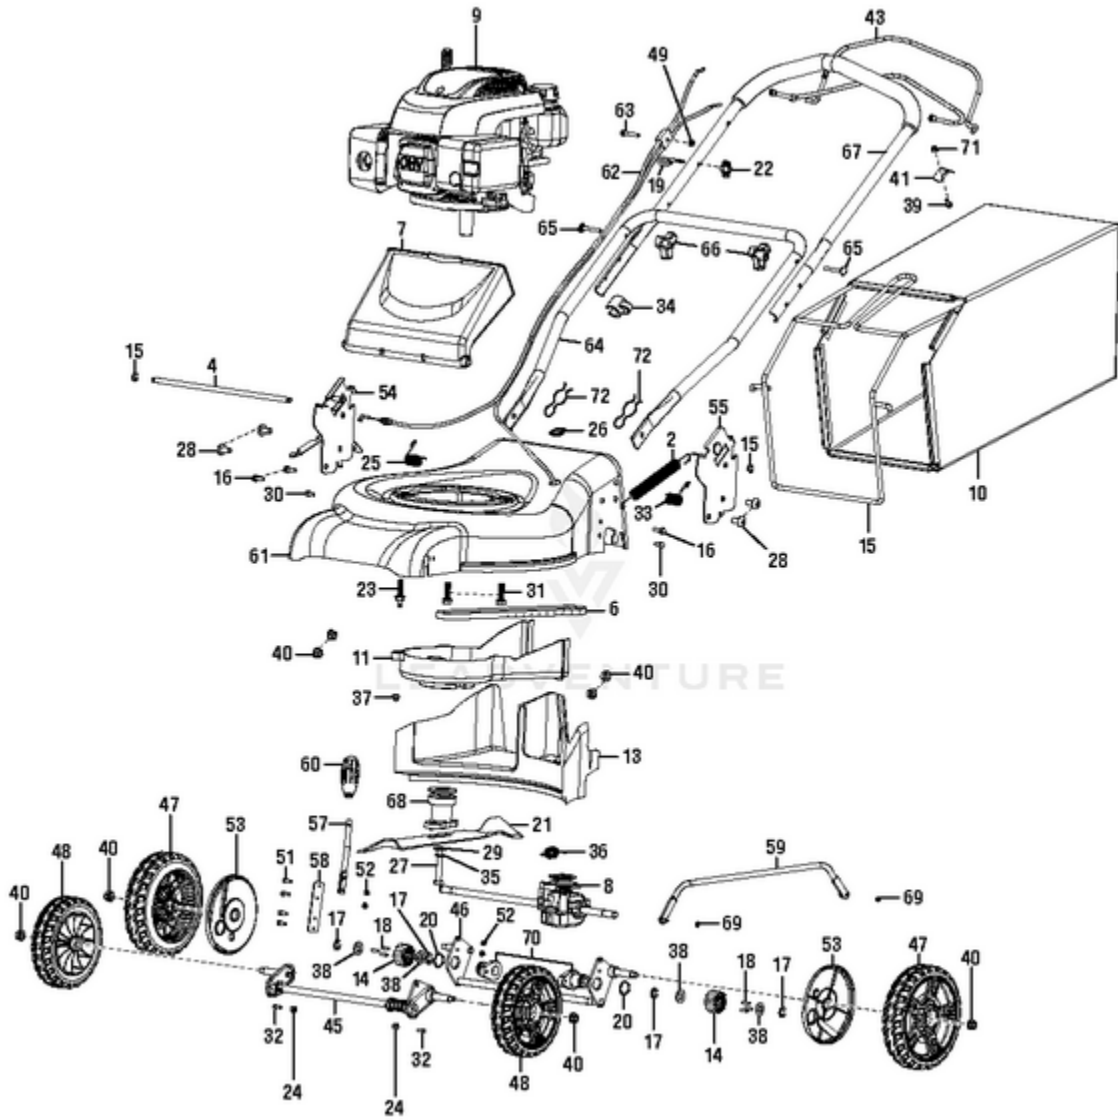

HLM140SP 45cm Petrol Mower - Self-Propelled Mower

Rendered by LeadVenture, Inc.

Ref #	Part #	Description	Qty	Context	Note
2	099960001054	Spring	1		
3	099960001090	Bag Frame	1		
4	099960001053	Door Hinge Rod	1		
6	099960001088	Drive Belt	1		
7	099960001089	Rear Door	1		
8	099960001098	Transmission	1		
9	099960001091	Engine (140cc OHV)	1		
10	099960001069	Grass Catcher	1		
11	099960001097	Belt Guard	1		
12	099960001038	Wing Nut	1		
13	099960001095	Rear Baffle	1		
14	099960001070	Pinion Gear	2		
15	099960001003	Door Hinge E-Ring	2		
16	099960001034	Screw (1/4 in. x 3/4 in., Hex Hd.)	3		
17	099960001033	Pinion E-Ring	4		
18	099960001055	Dowel Pin	6		
19	099960001035	Eye Bolt	1		
20	099960001004	Retaining Ring (1 in.)	2		
21	099960001071	Mower Blade (18 in.)	1		
23	099960001044	Engine Bolt, 2 End	1		
24	099960001059	Lock Nut (#10)	2		
25	099960001037	Door Spring (RH)	1		
26	099960001056	Grommett	1		
27	099960001057	Blade Bolt (3/8-24 x 2.5 in.)	1		
28	099960001039	Socket Screw (M10, Button Hd.)	4		
29	099960001042	Washer	1		
30	099960001058	Screw (M6 x 13 mm, Hex Hd.)	2		
31	099960001043	Engine Bolt	2		
32	099960001060	Screw (#10 x 1/2 in.)	2		
33	099960001036	Door Spring (LH)	1		
34	099960001040	Cable Clamp	1		
35	099960001041	Lock Washer (3/8 in.)	1		
36	099960001005	Tension Spring	1		
37	099960001006	Acorn Nut	1		
38	099960001045	Seal Washer	4		
39	099960001007	Bolt (M5 x 30 mm)	1		
40	099960001072	Nut (M10)	8		
41	099960001061	Bail Stop	1		
43	099960001062	Bail Drive	1		
45	099960001015	Front Axle Assembly	1		
46	099960001010	Rear Torque Assembly	1