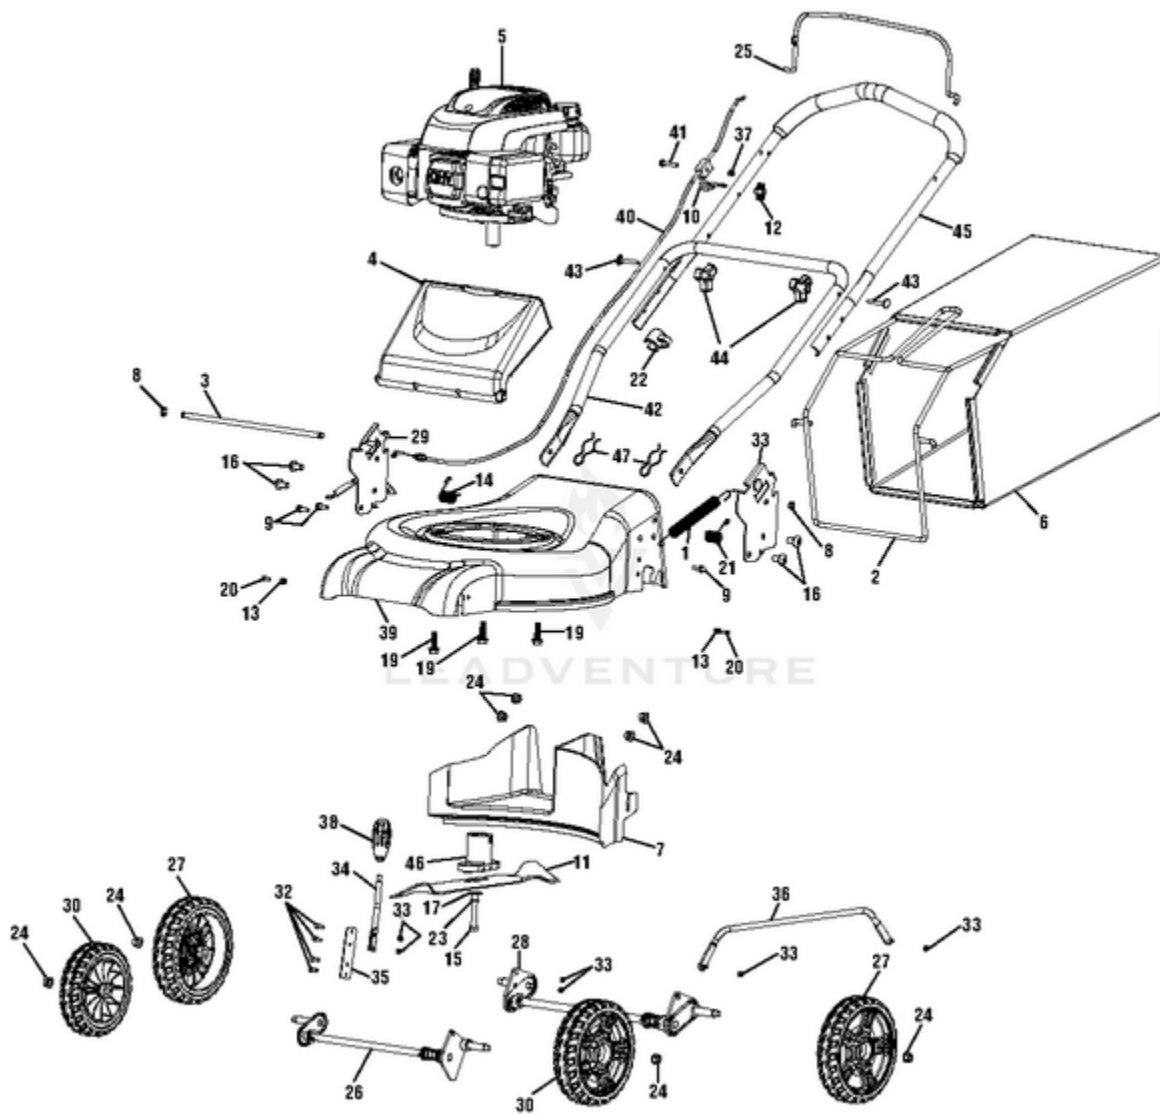

HLM140HP 45cm Petrol Mower - Push Mower

Rendered by LeadVenture, Inc.

Ref #	Part #	Description	Qty	Context Note
1	099960001054	Spring	1	
2	099960001090	Bag Frame	1	
3	099960001053	Door Hinge	1	
4	099960001089	Rear Door	1	
5	099960001091	Engine (140cc OHV)	1	
6	099960001069	Grass Catcher	1	
7	099960002008	Rear Baffle	1	
8	099960001003	Door Hinge E-Ring	2	
9	099960001034	Screw (1/4 in. x 3/4 in., Hex Hd.)	3	
10	099960001035	Eye Bolt	1	
11	099960001071	Mower Blade (18 in.)	1	
12	099960001038	Wing Nut	1	
13	099960001059	Lock Nut (#10)	4	
14	099960001037	Door Spring (RH)	1	
15	099960001057	Blade Bolt (3/8-24 x 2.5 in.)	1	
16	099960001039	Socket Screw (M10, Button Hd.)	4	
17	099960001042	Washer	1	
19	099960001043	Engine Bolt	3	
20	099960001060	Screw (#10 x 1/2 in.)	4	
21	099960001036	Door Spring (LH)	1	
22	099960001040	Cable Clamp	1	
23	099960001041	Lock Washer (3/8 in.)	1	
24	099960001072	Lock Nut (M10)	8	
25	099960001062	Bail Drive	1	
26	099960001015	Front Axle Assembly	1	
27	099960002001	Idler Wheel Assembly (8 in.)	2	
28	099960002005	Rear Axle Assembly	1	
29	099960001046	Handle Bracket Assembly (RH)	1	
30	099960001073	Wheel Assembly (7 in.)	2	
31	099960001008	Flange Nut (M5)	6	
32	099960001009	Screw (M5 x 13 mm, Socket Hd. Cap)	4	
33	099960001024	Handle Bracket Assembly (LH)	1	
34	099960001050	Handle Adjustment Rod	1	
35	099960001049	Handle Adjustment Plate	1	
36	099960001063	Height Adjustment Assembly	1	
37	099960001001	Flange Nut (M6)	1	
38	099960001027	Height Adjustment Knob	1	
39	099960002007	Deck Assembly (45 cm)	1	
40	099960002004	Cable Mzr	1	
41	099960001002	Bolt (M6 x 35 mm, Flange Hd.)	1	
42	099960001066	Lower Handle	1	

Ref #	Part #	Description	Qty	Context Note
43	099960001096	Square Handle Screw	2	
44	099960001052	Handle Knob	2	
45	099960001076	Upper Handle Assembly	1	
46	099960001081	Blade Adapter	1	
47	099960001100	Handle Clip	2	