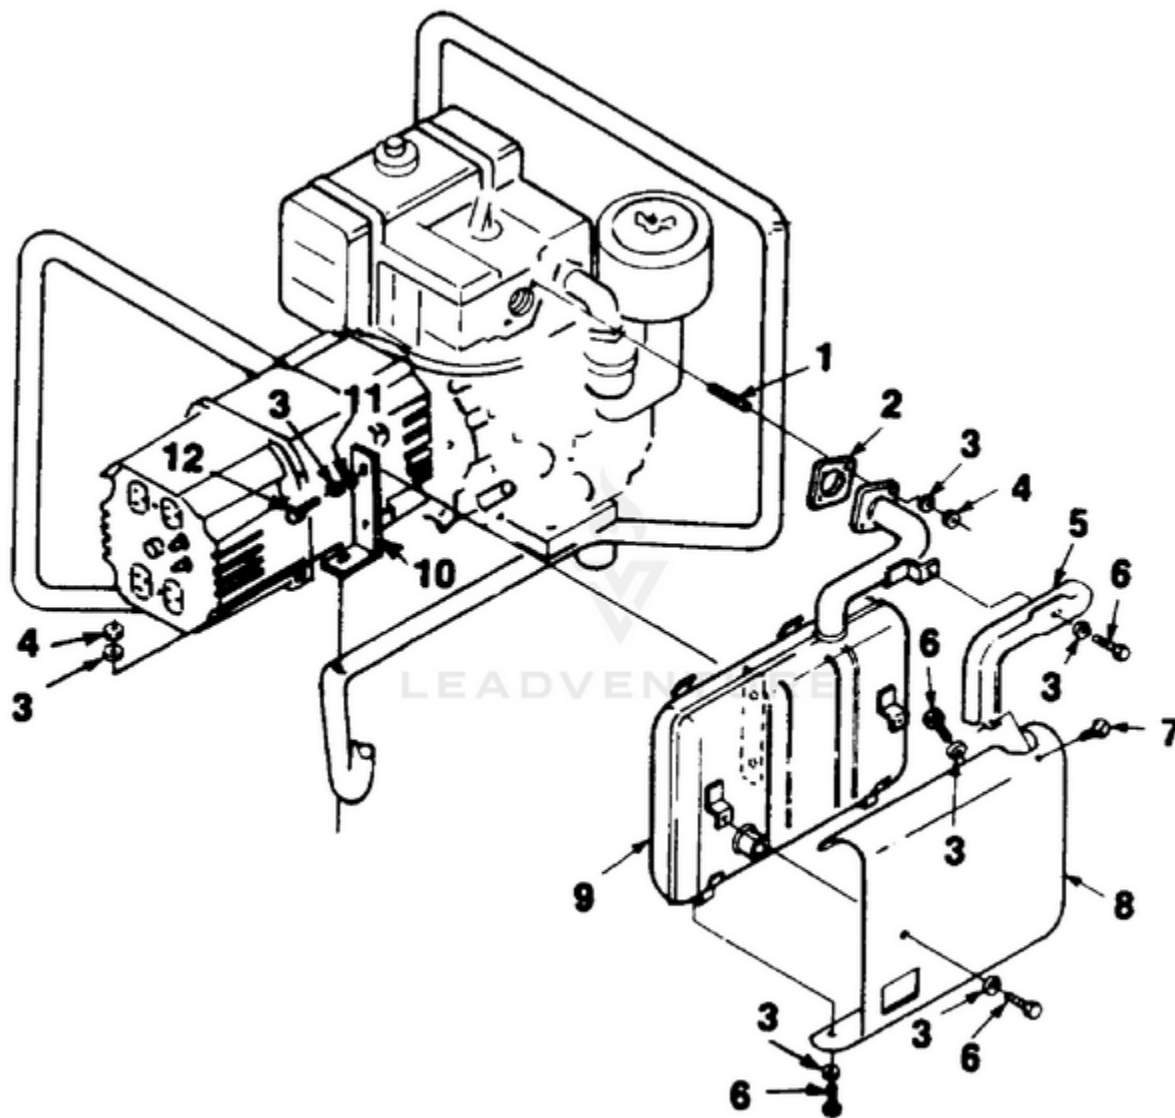

HLE4400 UT-03703-B - Muffler Kit

Rendered by LeadVenture, Inc.

Ref #	Part #	Description	Qty	Context Note
	A49945A	MUFFLER KIT	1	
1	69438	STUD	2	
2	49370	GASKET- Muffler	1	
3	83009	WASHER- Lock (1/4")	11	
4	96212	NUT- (1/4-28)	3	
5	49421	SHIELD- Muffler	1	
6	80044	BOLT- (1/4-20 x 1")	7	
7	82279	SCREW- (8-18 x 3/8")	1	
8	49419	SHIELD- Muffler	1	
9	49372	MUFFLER	1	
10	03043	BRACKET- Support	1	
11	84006	WASHER- Flat	2	
12	80049	BOLT- (1/4-20 x 1/2")	1