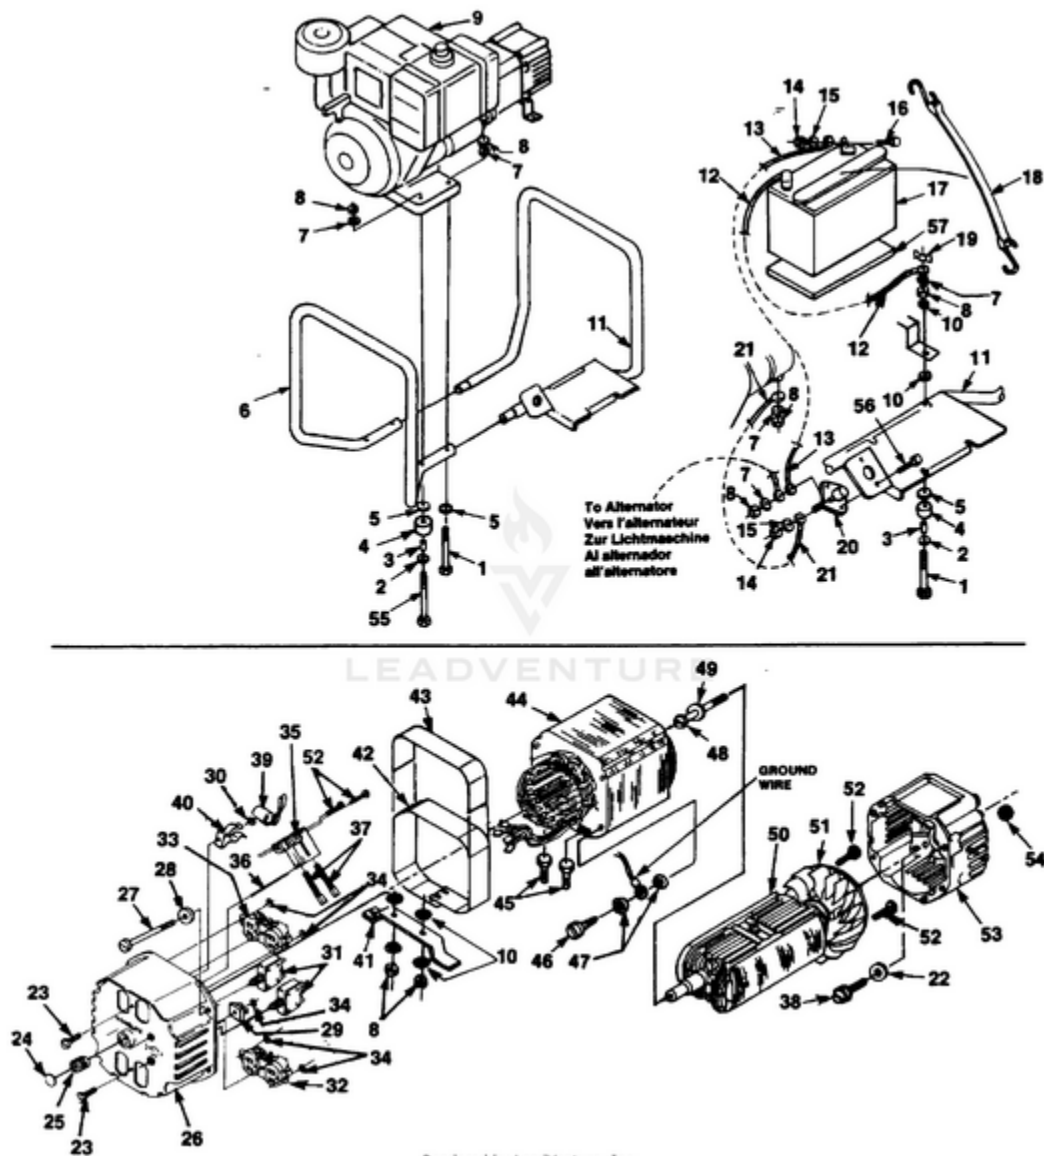

HLE4400 UT-03703-B - Electric Start

Rendered by LeadVenture, Inc.

Ref #	Part #	Description	Qty	Context Note
1	80089	SCREW	4	
2	84046	WASHER- Flat (5/16")	4	
3	49733	SPACER- Foot	4	
4	48789	FOOT	4	
5	84058	WASHER- Flat (5/16")	6	
6	028421	MEMBER- Frame (gen. end)	1	
7	83081	WASHER- Lock (int.)	5	
8	81162	NUT- Hex (5/167-18)	8	
9		ENGINE	1	For engine replacement parts locate the engine brand name model number, and type number and consult the appropriate dealer in your area.
10	83033	WASHER- Lock (ext./int.)	8	
11	A028881	MEMBER & STARTER	1	
13	JA376123	CABLE (Battery to Solenoid)	1	
14	81242	NUT- Hex	2	
15	83009	WASHER- Lock	2	
22	83078	WASHER- Lock (3/8")	2	
23	80630	SCREW- Mach. pan hd.	2	
24	02438	PLUG- Expansion	1	
25	03044	BEARING- Needle	1	
26	023621	BRUSH HEAD	1	
27	4885306	BOLT- Stator	4	
28	84124	WASHER- Flat	4	
29	95672	RECTIFIER	1	
30	02436	WASHER- Shaft retention	1	
31	49831	BREAKER- Circuit (20 amp.)	2	
32	02863	RECEPTACLE- (240V) (Nema 6-20R)	1	
33	50991	RECEPTACLE- Duplex (Nema 5-15R)	1	

Ref #	Part #	Description	Qty	Context Note
34	02437	WASHER- Shaft retention	5	
35	02365	BRUSH HOLDER	1	
	A03035	BRUSH & RETAINER KIT	1	
36	02857	PIN- Retaining	1	
37	02664	BRUSH	2	
38	80187	SCREW- (3/8-16 x 7/8")	4	
39	A02860	CAPACITOR (w/ Leads)	1	
40	02435	CLIP- Spring	1	
41	028451	BRACKET- Generator mtg.	1	
42	028751	WRAPPER- Stator	1	
43	02982	DECAL- Warning	1	
44	A02432S	STATOR	1	
45	80083	SCREW	2	
46	82538	SCREW	1	
47	83121	WASHER- Lock (int./ext.)	2	
48	4885213	BOLT- Rotor	1	
49	03433	WASHER	1	
50	A02429AS	ROTOR	1	
51	A04013	FAN--Generator	1	
52	82526	SCREW- Pan hd.	4	
53	020267	BELL- End	1	
54	81267	NUT- Hex	4	
55	82530	SCREW- (5/16 x 3 1/4")	2	
56	82477	SCREW-Washer hex hd.	2	
57	49834	PAD- Battery	1	