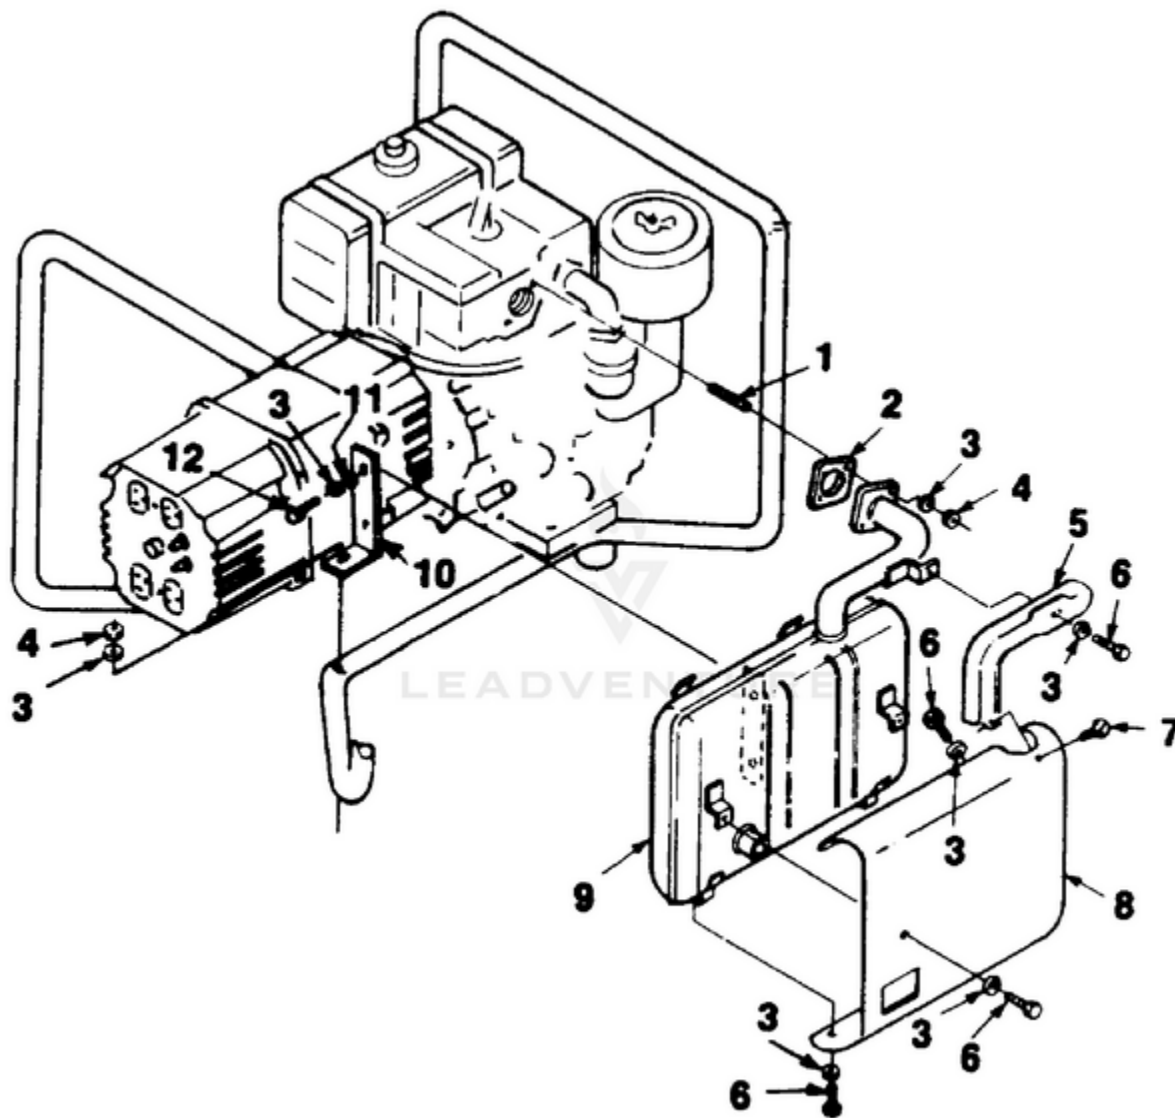

HLE4400 Generator UT-03703 - Muffler Kit

Rendered by LeadVenture, Inc.

Ref #	Part #	Description	Qty	Context	Note
	A49945A	MUFFLER KIT	1		
1	69438	STUD	2		
2	49370	GASKET- Muffler	1		
3	83009	WASHER- Lock (1/4")	11		
4	96212	NUT- (1/4-28)	3		
5	49421	SHIELD- Muffler	1		
6	80044	BOLT- (1/4-20 x 1")	7		
7	82279	SCREW- (8-18 x 3/8")	1		
8	49419	SHIELD- Muffler	1		
9	49372	MUFFLER	1		
10	03043	BRACKET- Support	1		
11	84006	WASHER- Flat	2		
12	80049	BOLT- (1/4-20 x 1/2")	1