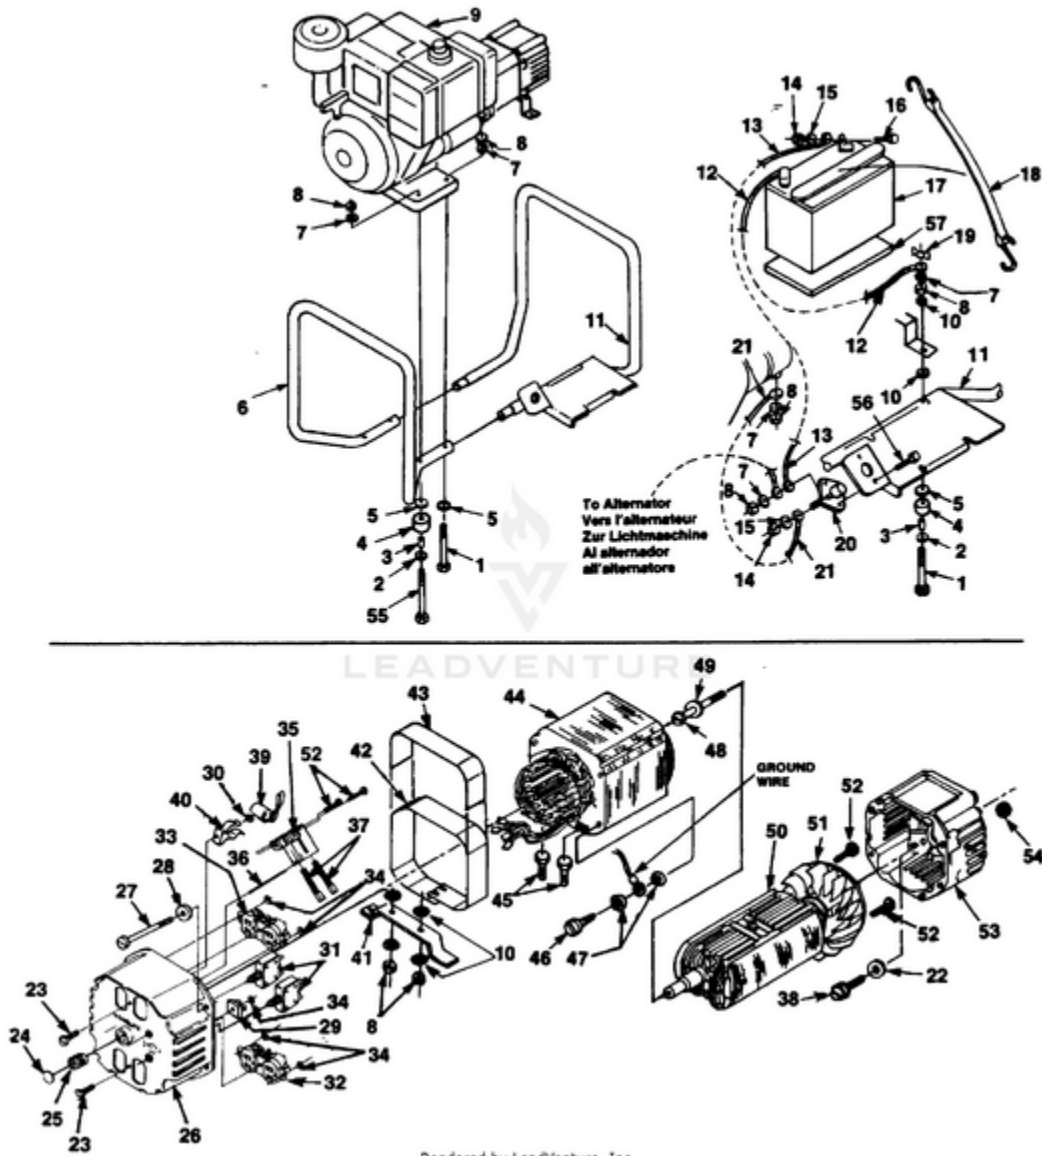

HLE4400 Generator UT-03703 - Electric Start

Ref #	Part #	Description	Qty	Context Note
1	80089	SCREW	4	
2	84046	WASHER- Flat (5/16")	4	
3	49733	SPACER- Foot	4	
4	48789	FOOT	4	
5	84058	WASHER- Flat (5/16")	6	
6	028421	MEMBER- Frame (gen. end)	1	
7	83081	WASHER- Lock (int.)	5	
8	81162	NUT- Hex (5/167-18)	8	
9		ENGINE	1	For engine replacement parts locate the engine brand name model number, and type number and consult the appropriate dealer in your area.
10	83033	WASHER- Lock (ext./int.)	8	
11	A028881	MEMBER & STARTER	1	
13	JA376123	CABLE (Battery to Solenoid)	1	
14	81242	NUT- Hex	2	
15	83009	WASHER- Lock	2	
22	83078	WASHER- Lock (3/8")	2	
23	80630	SCREW- Mach. pan hd.	2	
24	02438	PLUG- Expansion	1	
25	03044	BEARING- Needle	1	
26	023621	BRUSH HEAD	1	
27	4885306	BOLT- Stator	4	
28	84124	WASHER- Flat	4	
29	95672	RECTIFIER	1	
30	02436	WASHER- Shaft retention	1	
31	49831	BREAKER- Circuit (20 amp.)	2	
32	02863	RECEPTACLE- (240V) (Nema 6-20R)	1	
33	50991	RECEPTACLE- Duplex (Nema 5-15R)	1	

Ref #	Part #	Description	Qty	Context Note
34	02437	WASHER- Shaft retention	5	
35	02365	BRUSH HOLDER	1	
	A03035	BRUSH & RETAINER KIT	1	
36	02857	PIN- Retaining	1	
37	02664	BRUSH	2	
38	80187	SCREW- (3/8-16 x 7/8")	4	
39	A02860	CAPACITOR (w/ Leads)	1	
40	02435	CLIP- Spring	1	
41	028451	BRACKET- Generator mtg.	1	
42	028751	WRAPPER- Stator	1	
43	02982	DECAL- Warning	1	
44	A02432S	STATOR	1	
45	80083	SCREW	2	
46	82538	SCREW	1	
47	83121	WASHER- Lock (int./ext.)	2	
48	4885213	BOLT- Rotor	1	
49	03433	WASHER	1	
50	A02429AS	ROTOR	1	
51	A04013	FAN--Generator	1	
52	82526	SCREW- Pan hd.	4	
53	020267	BELL- End	1	
54	81267	NUT- Hex	4	
55	82530	SCREW- (5/16 x 3 1/4")	2	
56	82477	SCREW-Washer hex hd.	2	
57	49834	PAD- Battery	1	