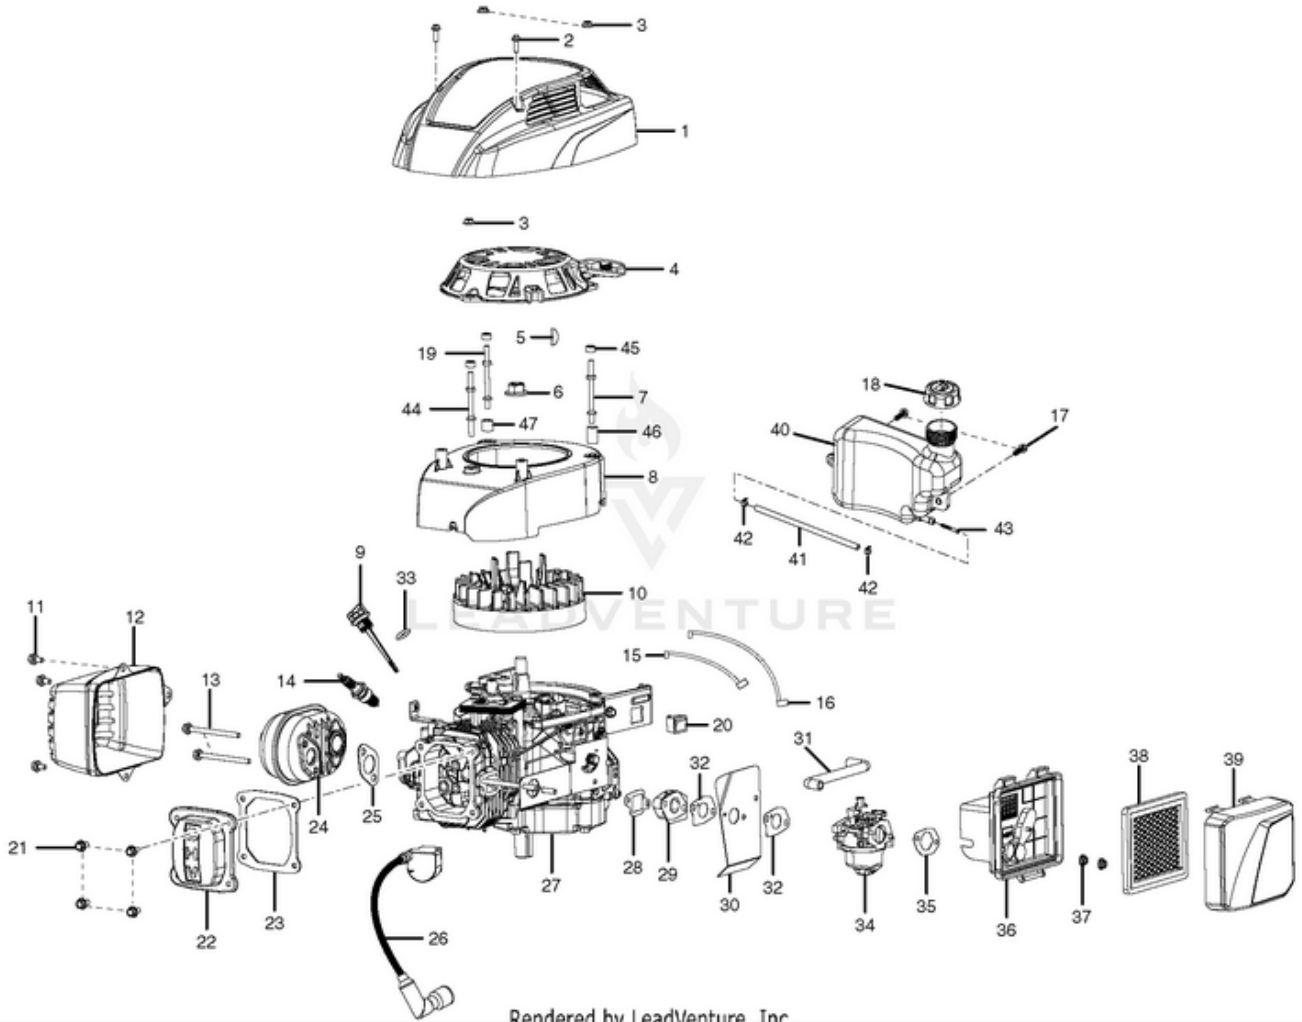

HLCA80710 Pressure Washer - General Assembly (Part 2)

MODEL NO./ NO. DE MODÈLE/MODELO NÚM - HLCA80710

Rendered by LeadVenture, Inc

Ref #	Part #	Description	Qty
1	099980153001	Engine Cover	1
2	099980131003	Bolt (Engine Cover)	2
3	099980131006	Hex Nut (Starter)	3
4	099980130003	Starter w/Recoil Assembly	1
5	099980128008	Key	1
6	099980136001	Flywheel Nut	1
7	099980131007	Stud A	1
8	099980131002	Engine Shroud	1
9	099980126004	Oil Dip Stick Assembly	1
10	099980136	Flywheel Assembly	1
11	099980134004	Bolt (Muffler Cover)	3
12	099980134001	Muffler Cover	1
13	099980134005	Muffler Bolt	2
14	099980153002	Spark Plug	1
15	099980136010	Ground Wire	1
16	099980136012	Coil Wire	1
17	099980135005	Bolt (Fuel Tank)	2
18	099980135009	Fuel Cap	1
19	099980131005	Stud C	1
20	099980136011	Switch	1
21	099980125005	Bolt (Valve Cover)	4
22	099980125001	Valve Cover	1
23	099980125002	Valve Cover Gasket	1
24	099980134002	Muffler	1
25	099980134003	Muffler Gasket	1
26	099980153003	Ignition Coil	1
27	099980126	Crankcase Assembly	1
28	099980132001	Gasket (Insulator Plate)	1
29	099980132002	Insulator Plate	1
30	099980132004	Gasket (Insulator Plate)	1
31	099980133002	Breather Tube	1
32	099980132003	Gasket (Carburateur)	2
33	099980126002	Seal Ring	1
34	099980132005	Carburateur Assembly	1
35	099980132023	Gasket (Air Filter)	1
36	099980133004	Air Filter Case	1
37	099980133005	Hex Nut (Air Filter)	2
38	099980133006	Air Filter	1
39	099980133007	Air Filter Cover	1
40	099980135001	Fuel Tank	1
41	099980135008	Fuel Tube	1
42	099980135007	Clamp (Fuel Tube)	2
43	099980135006	Fuel Filter	1
44	099980131004	Stud B	1
45	099980131008	Bushing (Engine Shroud)	3