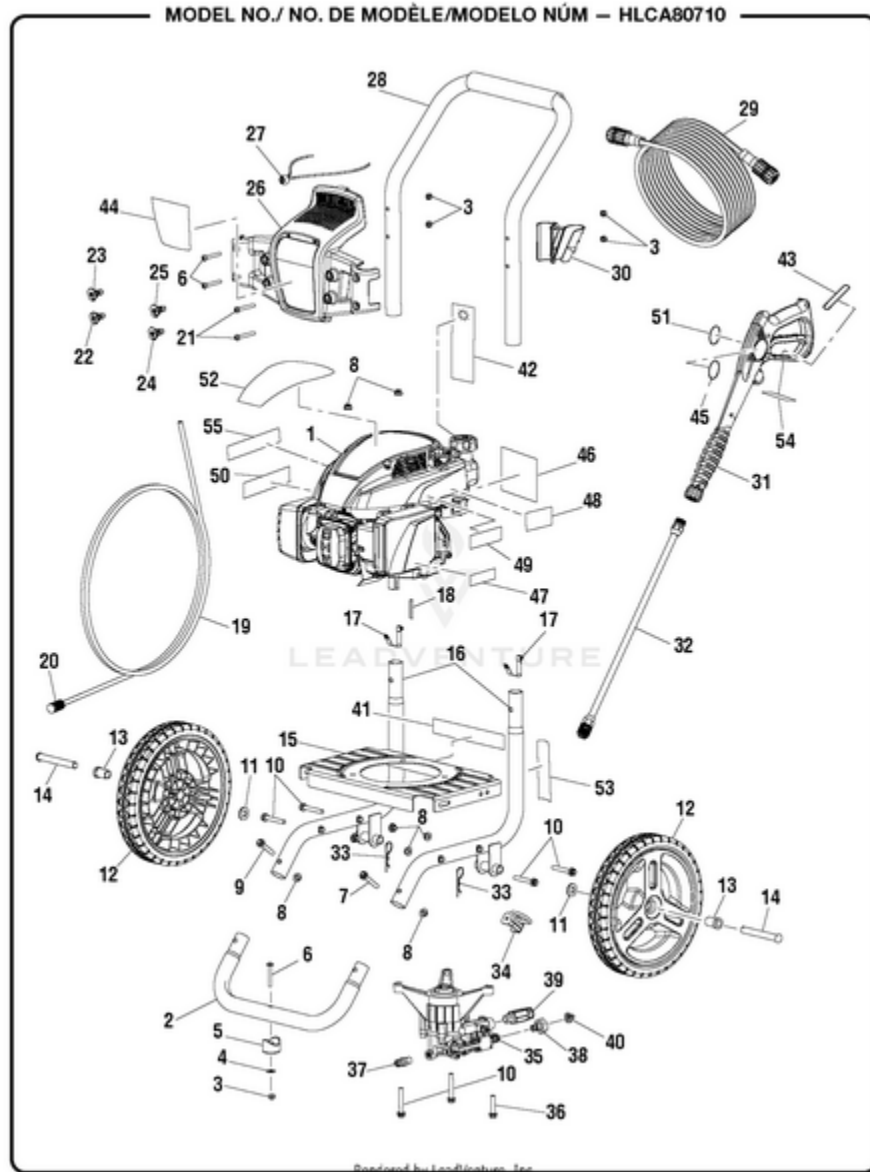

# HLCA80710 Pressure Washer - General Assembly (Part 1)

<b>Ref #</b>	<b>Part #</b>	<b>Description</b>	<b>Qty</b>
1	308655003	163 cc Engine	1
2	308659013	Front Frame	1
3	678016006	Lock Nut (1/4-20)	5
4	638128004	Washer (1/4 in.)	1
5	570554002	Wear Pad	1
6	661501001	Screw (1/4-20 x 1.85 in., Torx)	3
7	661505003	Bolt (M8 x 50 mm)	1
8	678774001	Lock Nut (M8 x 1-1/4 in.)	8
9	661505004	Bolt (M8 x 45 mm)	1
10	660962001	Bolt (M8 x 55 mm)	6
11	638275002	Washer (1/2 in.)	2
12	308451006	Wheel (12 in. x 2 in.)	2
13	519857001	Axle Sleeve	2
14	620599007	Axle	2
15	638662003	Engine Plate	1
16	310742002	Main Frame Assembly (Inc. Key No. 17)	2
17	308421001	Lock Button w/Spring Clip	2
18	678041002	Output Shaft Key	1
19	561399003	Injection Hose	1
20	518391001	Filter	1
21	661501007	Screw (1/4-20 x 2 in., Torx)	2
22	308700012	40deg Nozzle	1
23	308697012	0deg Nozzle	1
24	308699012	25deg Nozzle	1
25	308706006	Detergent Nozzle	1
26	310673006	Storage Holder (4 Nozzle)	1
27	310664001	Bungee Cord and Bead Assembly	1
28	308638014	Handle Assembly	1
29	308835006	High Pressure Hose (25 ft.)	1
30	519313002	Upper Wand Holder	1
31	308760007	Trigger Handle Assembly	1
32	308494003	Spray Wand	1
33	678238001	Hitch Pin	2
34	678243005	Lower Wand Holder	1
35	308653006	Pump (Incl. Key Nos. 38-40)	1
36	660764002	Bolt (M8 x 40 mm Hex Hd.)	1
37	678169004	Thermal Release Valve	1
38	308861003	Inlet Tube	1
39	308862003	Outlet Tube	1
40	308662001	Filter Screen	1
41	940678107	Data Label	1