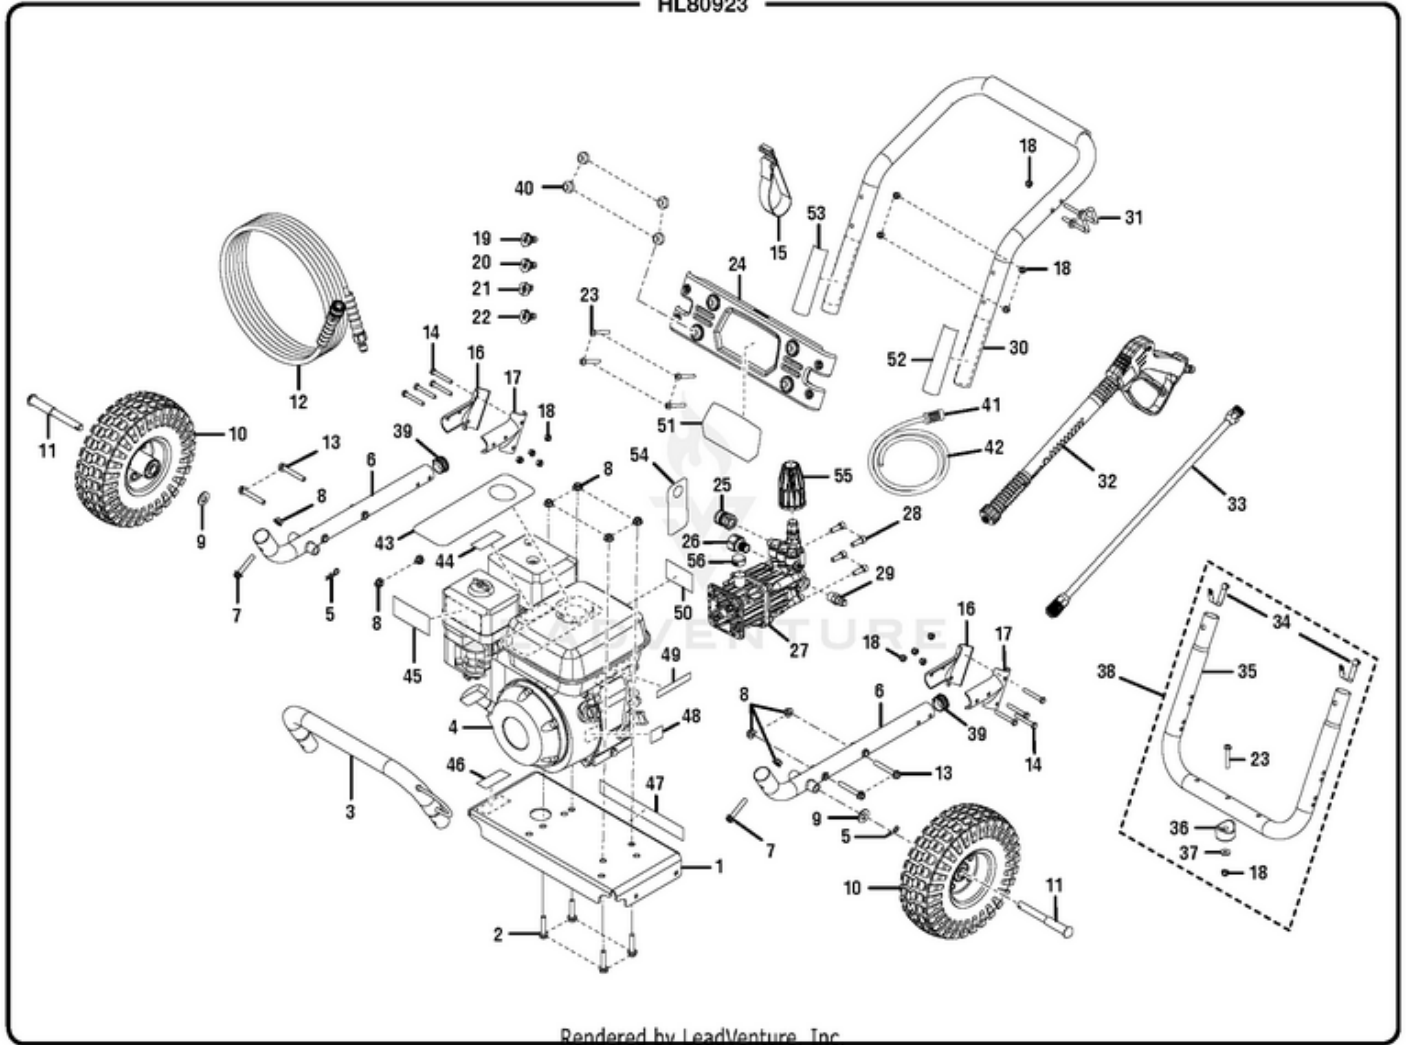

HL80923 3100 PSI Pressure Washer - General Assembly

HL80923

Rendered by LeadVenture, Inc.

Ref #	Part #	Description	Qty
1	638662010	Engine Plate	1
2	661505005	Bolt (M8 x 36 mm, Flange Hd.)	4
3	308659011	Front Frame	1
4		Engine (Honda GX200)	1
5	678146004	Hitch Pin	2
6	308582018	Main Frame Assembly	2
7	661505004	Bolt (M8 x 45 mm, Flange Hd.)	2
8	678774001	Lock Nut (M8 x 1-1/4 in.)	10
9	638275002	Washer (1/2 in.)	2
10	308451012	Wheel (10 in. x 13 in.)	2
11	620599008	Axle	2
12	308835021	High Pressure Hose (30 ft.)	1
13	660962001	Bolt w/Washer (M8 x 55 mm, Hex Hd.)	4
14	660869005	Bolt (1/4 x 52 mm, Hex Hd.)	8
15	310801001	Hose Storage Strap (Velcro)	1
16	638577001	Handle Bracket (Left)	2
17	638578001	Handle Bracket (Right)	2
18	678016006	Lock Nut (1/4-20)	14
19	308697017	0 Degree Nozzle	1
20	308699017	25 Degree Nozzle	1
21	308706006	Soap Nozzle	1
22	308700017	40 Degree Nozzle	1
23	661501001	Screw (1/4-20 x 2 in., T30, Torx Hd.)	5
24	310673008	Hose and Nozzle Holder Assembly	1
25	308661004	Quick Disconnect (3/8 in.)	1