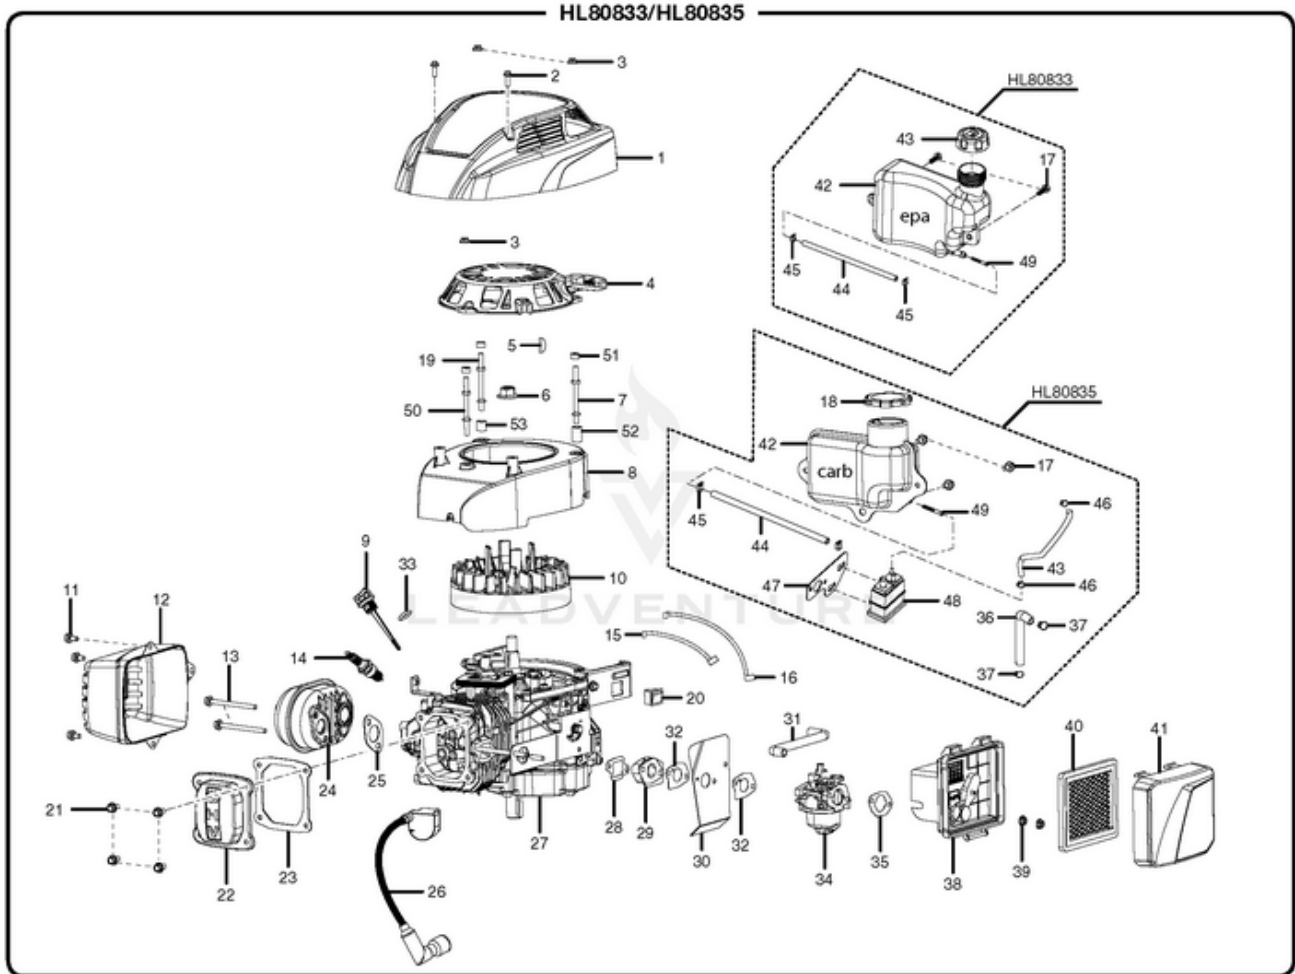

HL80835 Gasoline Pressure Washer - General Assembly (Part 2)

Ref #	Part #	Description	Qty
1	099947001001	Engine Cover	1
2	099947001002	Bolt (Engine Cover)	2
3	099947001003	Hex Nut (Starter)	3
4	099947001004	Starter w/Recoil Assembly	1
5	099947001005	Key	1
6	099947001044	Flywheel Nut	1
7	099947001006	Stud A	1
8	099947001007	Engine Shroud	1
9	099947001008	Oil Dipstick Assembly	1
10	099947001045	Flywheel Assembly	1
11	099947001009	Bolt (Muffler Cover)	3
12	099947001010	Muffler Cover	1
13	099947001011	Muffler Bolt	2
14	099947001012	Spark Plug	1
15	099947001013	Ground Wire	1
16	099947001014	Coil Wire	1
17	099947001015	Bolt (Fuel Tank)	2
18	099947001046	Fuel Cap	1
18	099947001016	Fuel Cap	1
19	099947001017	Stud C	1
20	099947001018	Switch	1
21	099947001019	Bolt (Valve Cover)	4
22	099947001020	Valve Cover	1
23	099947001021	Valve Cover Gasket	1
24	099947001022	Muffler	1
25	099947001023	Muffler Gasket	1
26	099947001024	Ignition Coil	1
27	099947001047	Crankcase Assembly	1
28	099947001025	Gasket (Insulator Plate, Inner)	2
29	099947001027	Insulator Plate	1
30	099947001026	Gasket (Insulator Plate, Outer)	1
31	099947001028	Breather Tube	1
32	099947001029	Gasket (Carburator)	2
33	099947001048	Seal Ring	1
34	099947001030	Carburator Assembly	1
35	099947001031	Gasket (Air Filter)	1
36	099947001049	Hose (Air Filter)	1
37	099947001050	Hose Clamp	2
38	099947001032	Air Filter Case	1
39	099947001033	Hex Nut (Air Filter)	2
40	099947001034	Air Filter	1
41	099947001035	Air Filter Cover	1
42	099947001051	Fuel Tank	1
42	099947001036	Fuel Tank	1
43	099947001037	Fuel Hose	1