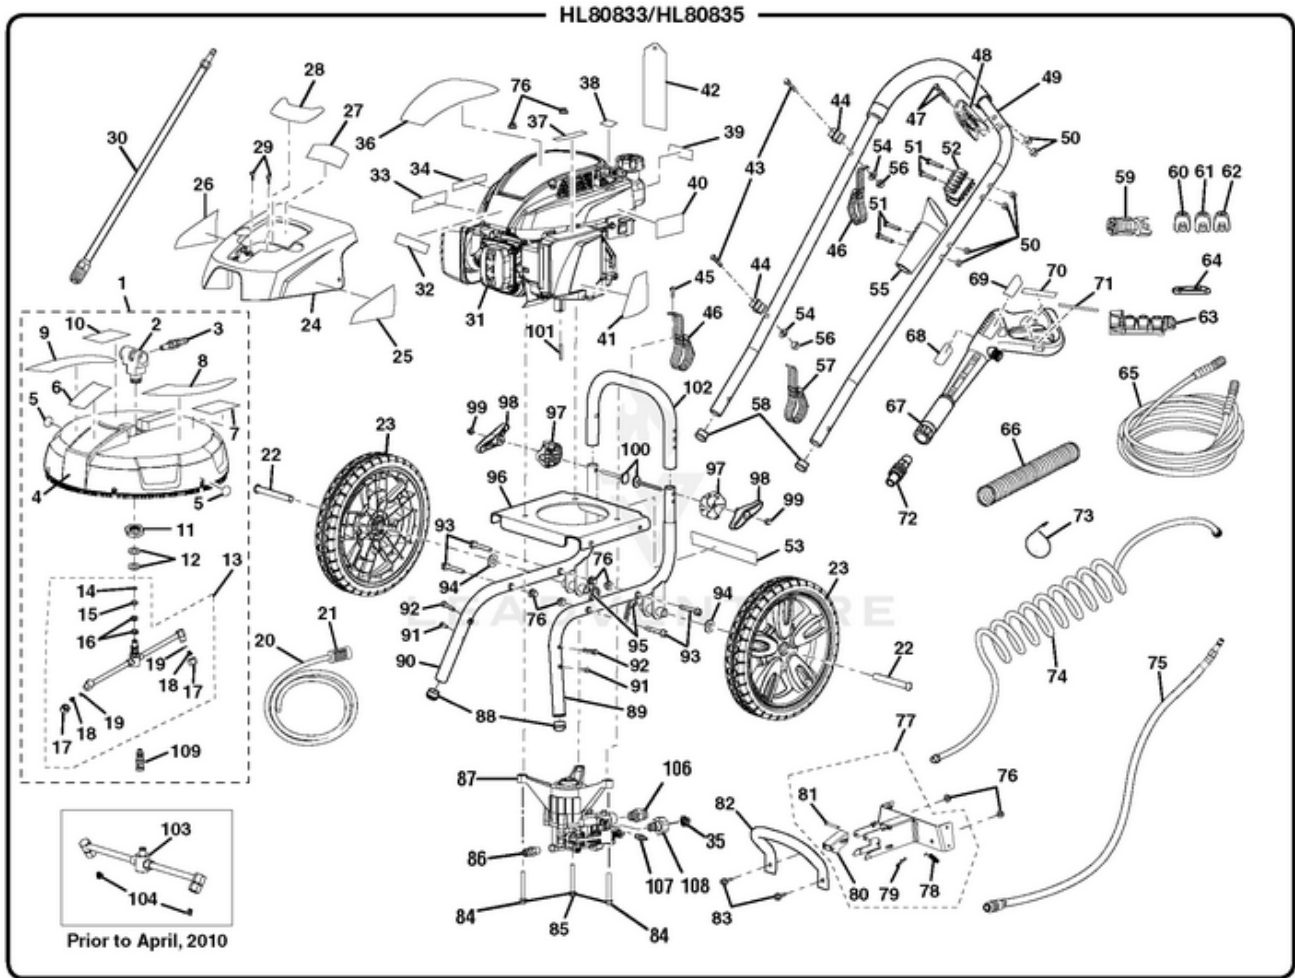

HL80835 Gasoline Pressure Washer - General Assembly (Part 1)

Ref #	Part #	Description	Qty
1	308999020	Deck Assembly	1
2	308998001	Deck Pivot Assembly	1
3	678557001	1/8 Quick Connect (BSPP)	1
4	310709005	Deck w/Brush Assembly	1
5	940507002	No Hands/Feet Label	2
6	948034002	Surface Cleaner Label	1
7	940707024	Deck Danger Label (FR)	1
8	940792004	Deck Pressure Washer Label	1
9	940705019	Deck Logo Label	1
10	940654091	Deck Danger Label	1
11	678635001	Nut (M22)	1
12	678889001	Washer (D12.2 x D22 x .8t)	1
13	308996007	Deck Swivel w/Nozzle Assembly	1
14	561571002	O-Ring (4.5 x 1.8)	1
15	518746001	Washer (D17.9 x D13.7 x 1.5t)	1
16	518747001	Washer (D17.9 x D11.1 x 2.9t)	2
17	678727003	Nozzle Nut	2
18	678548008	Nozzle w/015 Jet (1/8 NPT)	2
19	570455001	O-Ring (4.5 x 1.8)	2
20	561399003	Injection Hose	1
21	518391001	Filter	1
22	620599001	Axle (D13.3 x 95 mm)	2
23	308451004	Wheel (12 in. x 2 in.)	2
24	310710001	Front Shroud Assembly	1
25	940654117	Shroud Warning Label (FR)	1
26	940719011	Shroud Warning Label	1
27	940779035	PSI/GPM Performance Label (ENG/FR)	1
28	940694002	Deck Removal Label	1
29	661569001	Screw (12-24)	2
30	308494015	Wand Assembly	1
31	308655006	Homelite Engine	1
31	309591037	Homelite Engine	1
32	940850002	Logo Label (Homelite)	1
33	940680027	Hot Surface Label	1
34	940803018	EMC Label	1
35	308662001	Filter Screen	1
36	940779036	Performance Label	1
37	940324014	Homelite Inquires Label	1
38	940872001	E85 Label	1
39	940947003	Combustion Warning Label	1
40	960433001	Start/Run/Choke Label	1
41	940647045	Quick Start Label	1
42	940433001	Danger Hang Tag Label	1
43	660938004	Bolt (M5 x 40 mm)	2
44	678632001	Spring Clip	2