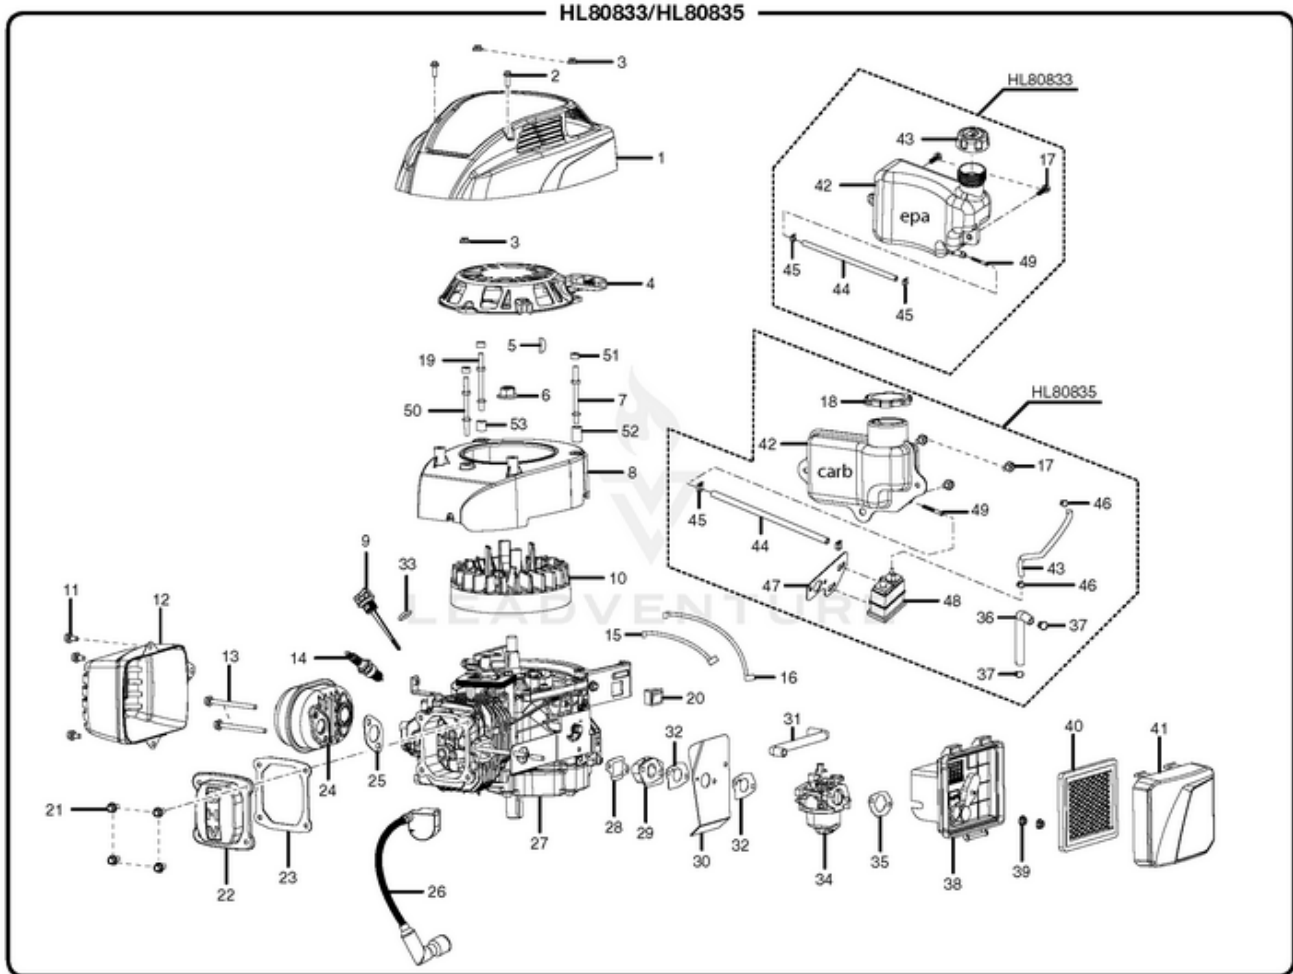

HL80833 Gasoline Pressure Washer - General Assembly (Part 2)

Ref #	Part #	Description	Qty
1	099947001001	Engine Cover	1
2	099947001002	Bolt (Engine Cover)	2
3	099947001003	Hex Nut (Starter)	3
4	099947001004	Starter w/Recoil Assembly	1
5	099947001005	Key	1
6	099947001044	Flywheel Nut	1
7	099947001006	Stud A	1
8	099947001007	Engine Shroud	1
9	099947001008	Oil Dipstick Assembly	1
10	099947001045	Flywheel Assembly	1
11	099947001009	Bolt (Muffler Cover)	3
12	099947001010	Muffler Cover	1
13	099947001011	Muffler Bolt	2
14	099947001012	Spark Plug	1
15	099947001013	Ground Wire	1
16	099947001014	Coil Wire	1
17	099947001015	Bolt (Fuel Tank)	2
18	099947001046	Fuel Cap	1
18	099947001016	Fuel Cap	1
19	099947001017	Stud C	1
20	099947001018	Switch	1
21	099947001019	Bolt (Valve Cover)	4
22	099947001020	Valve Cover	1
23	099947001021	Valve Cover Gasket	1
24	099947001022	Muffler	1
25	099947001023	Muffler Gasket	1
26	099947001024	Ignition Coil	1
27	099947001047	Crankcase Assembly	1
28	099947001025	Gasket (Insulator Plate, Inner)	2
29	099947001027	Insulator Plate	1
30	099947001026	Gasket (Insulator Plate, Outer)	1
31	099947001028	Breather Tube	1
32	099947001029	Gasket (Carburator)	2
33	099947001048	Seal Ring	1
34	099947001030	Carburator Assembly	1
35	099947001031	Gasket (Air Filter)	1
36	099947001049	Hose (Air Filter)	1
37	099947001050	Hose Clamp	2
38	099947001032	Air Filter Case	1
39	099947001033	Hex Nut (Air Filter)	2
40	099947001034	Air Filter	1
41	099947001035	Air Filter Cover	1
42	099947001051	Fuel Tank	1
42	099947001036	Fuel Tank	1
43	099947001037	Fuel Hose	1