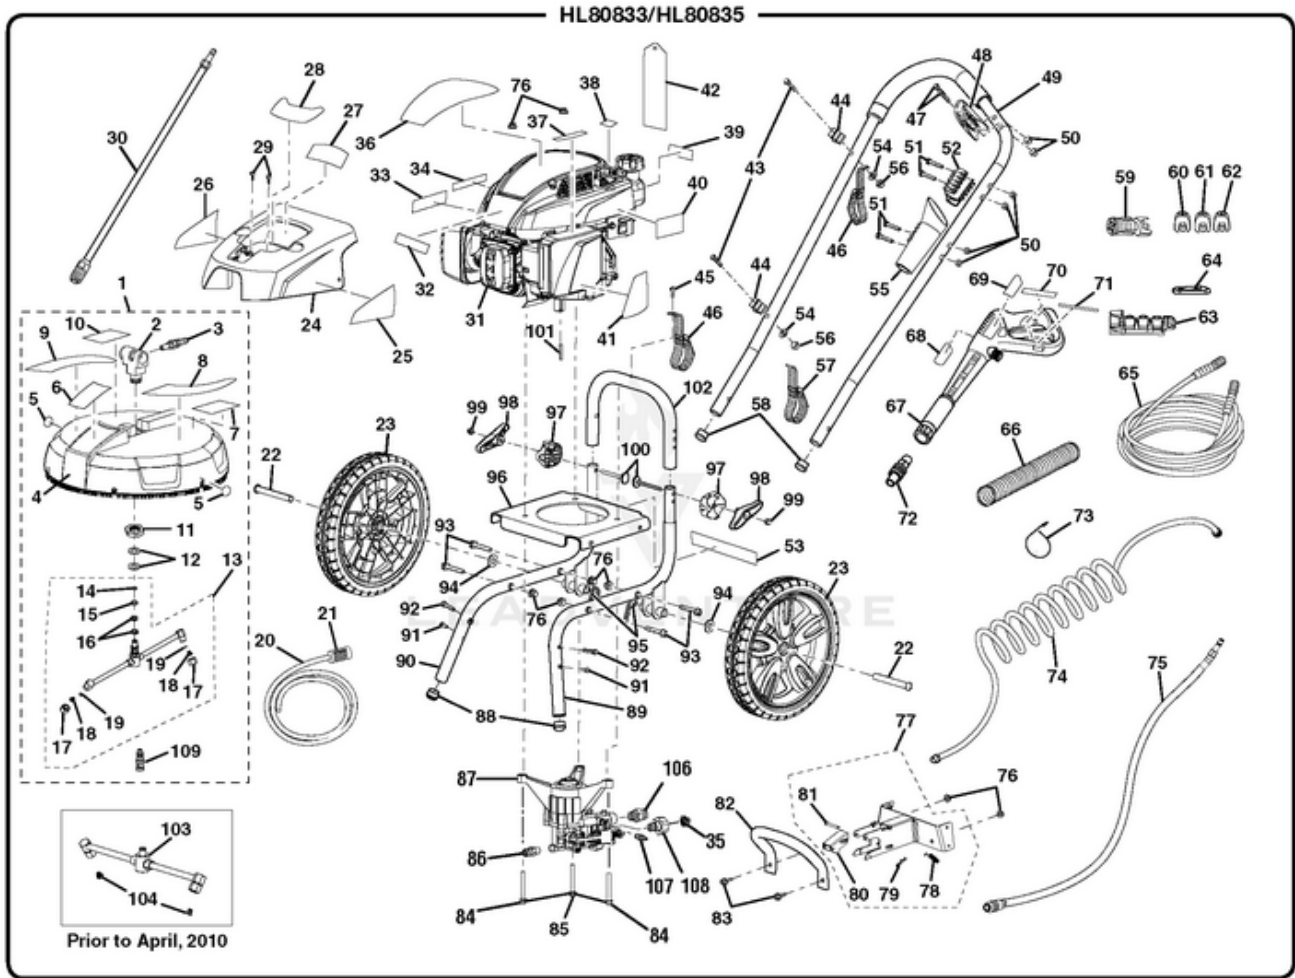

HL80833 Gasoline Pressure Washer - General Assembly (Part 1)

Ref #	Part #	Description	Qty
1	308999020	Deck Assembly	1
2	308998001	Deck Pivot Assembly	1
3	678557001	1/8 Quick Connect (BSPP)	1
4	310709005	Deck w/Brush Assembly	1
5	940507002	No Hands/Feet Label	2
6	948034002	Surface Cleaner Label	1
7	940707024	Deck Danger Label (FR)	1
8	940792004	Deck Pressure Washer Label	1
9	940705019	Deck Logo Label	1
10	940654091	Deck Danger Label	1
11	678635001	Nut (M22)	1
12	678889001	Washer (D12.2 x D22 x .8t)	1
13	308996007	Deck Swivel w/Nozzle Assembly	1
14	561571002	O-Ring (4.5 x 1.8)	1
15	518746001	Washer (D17.9 x D13.7 x 1.5t)	1
16	518747001	Washer (D17.9 x D11.1 x 2.9t)	2
17	678727003	Nozzle Nut	2
18	678548008	Nozzle w/015 Jet (1/8 NPT)	2
19	570455001	O-Ring (4.5 x 1.8)	2
20	561399003	Injection Hose	1
21	518391001	Filter	1
22	620599001	Axle (D13.3 x 95 mm)	2
23	308451004	Wheel (12 in. x 2 in.)	2
24	310710001	Front Shroud Assembly	1
25	940654117	Shroud Warning Label (FR)	1
26	940719011	Shroud Warning Label	1
27	940779035	PSI/GPM Performance Label (ENG/FR)	1
28	940694002	Deck Removal Label	1
29	661569001	Screw (12-24)	2
30	308494015	Wand Assembly	1
31	308655006	Homelite Engine	1
31	309591037	Homelite Engine	1
32	940850002	Logo Label (Homelite)	1
33	940680027	Hot Surface Label	1
34	940803018	EMC Label	1
35	308662001	Filter Screen	1
36	940779036	Performance Label	1
37	940324014	Homelite Inquires Label	1
38	940872001	E85 Label	1
39	940947003	Combustion Warning Label	1
40	960433001	Start/Run/Choke Label	1
41	940647045	Quick Start Label	1
42	940433001	Danger Hang Tag Label	1
43	660938004	Bolt (M5 x 40 mm)	2
44	678632001	Spring Clip	2