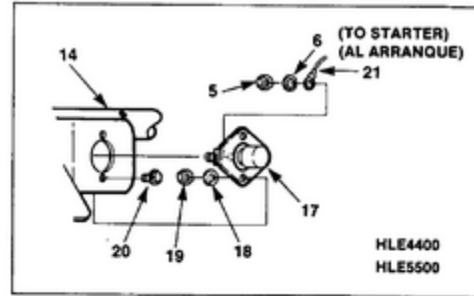

HL5500 Generator UT-03684 - Engine & Frame

Rendered by LeadVenture, Inc.

Ref #	Part #	Description	Qty	Context Note
1		ENGINE	1	For engine replacement parts locate the engine brand name, model number, and type number and consult the appropriate dealer in your area.
2	49613	DECAL- Warning	1	
3	49598	DECAL- Caution	1	
4	020451	MEMBER- Frame (Engine)	1	
5	81162	NUT- Hex (5/16-18)	7	
6	83081	WASHER- Locking (5/16")	1	
7	48789	FOOT	4	
8	49733	SPACER- Foot	4	
9	84046	WASHER- Flat (5/16")	4	
10	82529	SCREW- Cap hex hd (Gen & Carburetor Side)	2	
	82530	SCREW- Cap hex hd. (Engine Side)	2	
11	JA400200	BOLT- Engine (Rear)	2	
12	83033	WASHER- Lock ext./int.	13	
13	84058	WASHER- Flat (5/16")	4	
14	020471	MEMBER- Frame (Gen)	1	
15	49490	DECAL- Ground	1	
16	81015	NUT- Wing- (5/16-18)	1	

HL5500 Generator UT-03684 - Generator

Rendered by LeadVenture, Inc.

Ref #	Part #	Description	Qty	Context Note
1	0120937	END COVER	1	
2	0078216	BOLT- End cover	2	
3	80260	SCREW- Rd. hd.	2	
4	83022	WASHER- Lock	4	
5	84111	WASHER- Flat	4	
6	49495	DECAL- Warning	1	
7	02511	BREAKER- Circuit (25 amp) w/nut	1	
8	81009	NUT- Hex	2	
9	0120911	SCREW- (M5 x 12mm)	3	
10	0078209	BOLT- Stator	1	
11	83018	WASHER- Lock	1	
12	0120926	END- Bell	1	
13	02512	DECAL- Output	1	
14	0120932	COVER- Stator	1	
15	0120931	STATOR	1	
16	0078245	CAPACITOR	1	
17	0078246	CAPACITOR HOLDER	1	
18	50991	RECEPTACLE (120v)	1	
19	49708	RECEPTACLE (240v)	1	
20	0120934	BOLT- Rotor	1	
21	0078205	BEARING- Ball	1	
22	0120933	ROTOR	1	
23	0078218	FAN	1	
24	JA400264	SCREW- Hex hd. (3/8-16 x 1 1/4")	1	
25	0120921	ADAPTOR	1	
27	0078214	SCREW- Hex tapping (M5 x 14mm)	4	

HL5500 Generator UT-03684 - Wiring Diagram

Rendered by LeadVenture, Inc.

Ref #	Part #	Description	Qty	Context Note
1		Main Coil	1	
2		Field Coil	1	
3		Coil Condenser	1	
4		Red	1	
5		Circuit Protector	1	
6		White	1	
7		Blue	1	
8		Ground	1	
9		Condenser	1	