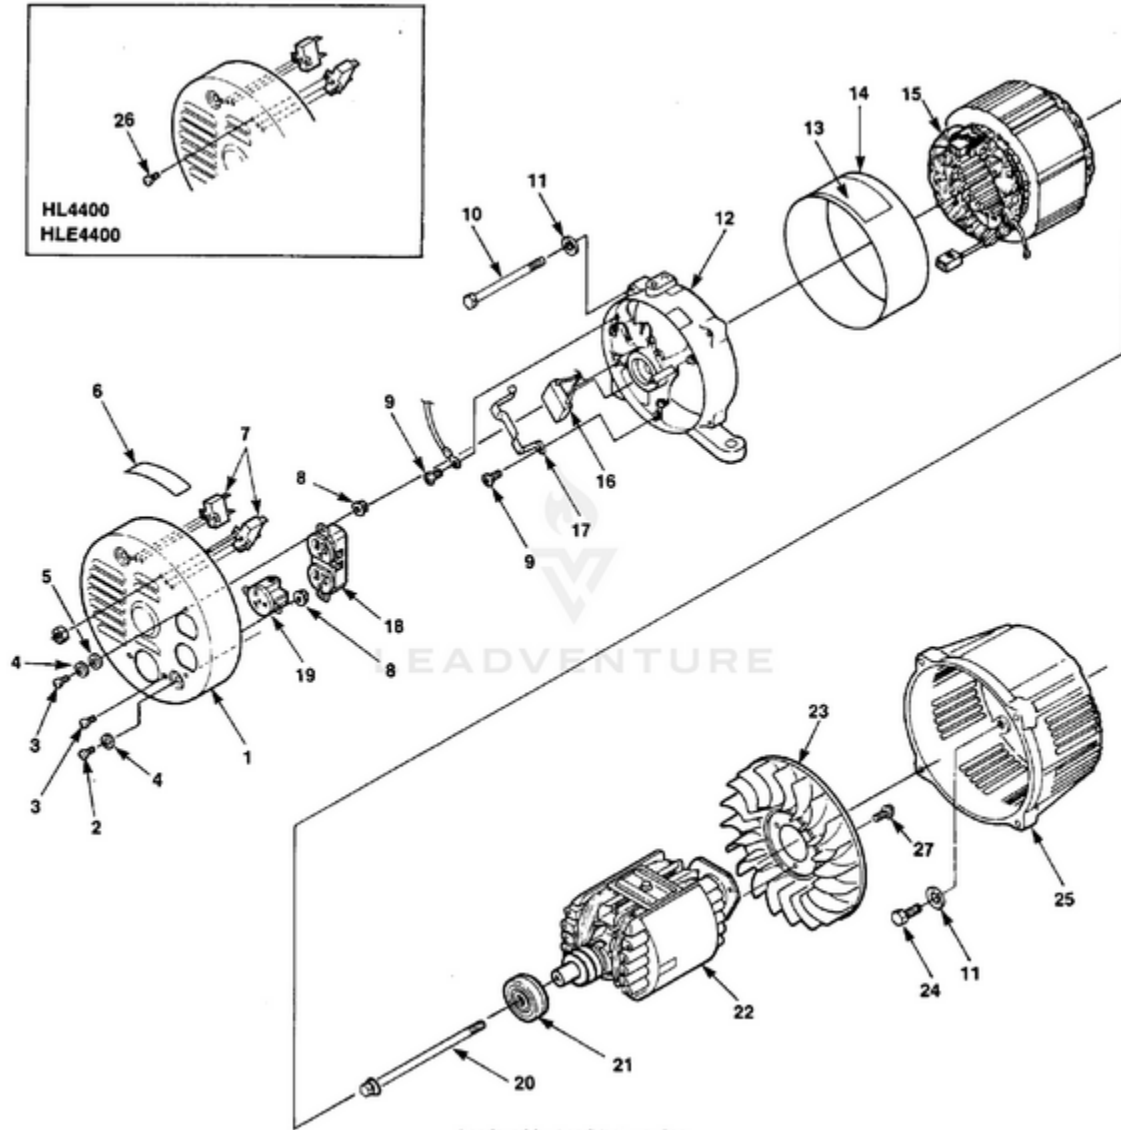

HL5500 Generator UT-03684 - Engine & Frame

Rendered by LeadVenture, Inc.

Ref #	Part #	Description	Qty	Context Note
1		ENGINE	1	For engine replacement parts locate the engine brand name, model number, and type number and consult the appropriate dealer in your area.
2	49613	DECAL- Warning	1	
3	49598	DECAL- Caution	1	
4	020451	MEMBER- Frame (Engine)	1	
5	81162	NUT- Hex (5/16-18)	7	
6	83081	WASHER- Locking (5/16")	1	
7	48789	FOOT	4	
8	49733	SPACER- Foot	4	
9	84046	WASHER- Flat (5/16")	4	
10	82529	SCREW- Cap hex hd (Gen & Carburetor Side)	2	
	82530	SCREW- Cap hex hd. (Engine Side)	2	
11	JA400200	BOLT- Engine (Rear)	2	
12	83033	WASHER- Lock ext./int.	13	
13	84058	WASHER- Flat (5/16")	4	
14	020471	MEMBER- Frame (Gen)	1	
15	49490	DECAL- Ground	1	
16	81015	NUT- Wing- (5/16-18)	1	

HL5500 Generator UT-03684 - Generator

Rendered by LeadVenture, Inc.

Ref #	Part #	Description	Qty	Context Note
1	0120937	END COVER	1	
2	0078216	BOLT- End cover	2	
3	80260	SCREW- Rd. hd.	2	
4	83022	WASHER- Lock	4	
5	84111	WASHER- Flat	4	
6	49495	DECAL- Warning	1	
7	02511	BREAKER- Circuit (25 amp) w/nut	1	
8	81009	NUT- Hex	2	
9	0120911	SCREW- (M5 x 12mm)	3	
10	0078209	BOLT- Stator	1	
11	83018	WASHER- Lock	1	
12	0120926	END- Bell	1	
13	02512	DECAL- Output	1	
14	0120932	COVER- Stator	1	
15	0120931	STATOR	1	
16	0078245	CAPACITOR	1	
17	0078246	CAPACITOR HOLDER	1	
18	50991	RECEPTACLE (120v)	1	
19	49708	RECEPTACLE (240v)	1	
20	0120934	BOLT- Rotor	1	
21	0078205	BEARING- Ball	1	
22	0120933	ROTOR	1	
23	0078218	FAN	1	
24	JA400264	SCREW- Hex hd. (3/8-16 x 1 1/4")	1	
25	0120921	ADAPTOR	1	
27	0078214	SCREW- Hex tapping (M5 x 14mm)	4	

HL5500 Generator UT-03684 - Wiring Diagram

Rendered by LeadVenture, Inc.

Ref #	Part #	Description	Qty	Context Note
1		Main Coil	1	
2		Field Coil	1	
3		Coil Condenser	1	
4		Red	1	
5		Circuit Protector	1	
6		White	1	
7		Blue	1	
8		Ground	1	
9		Condenser	1	