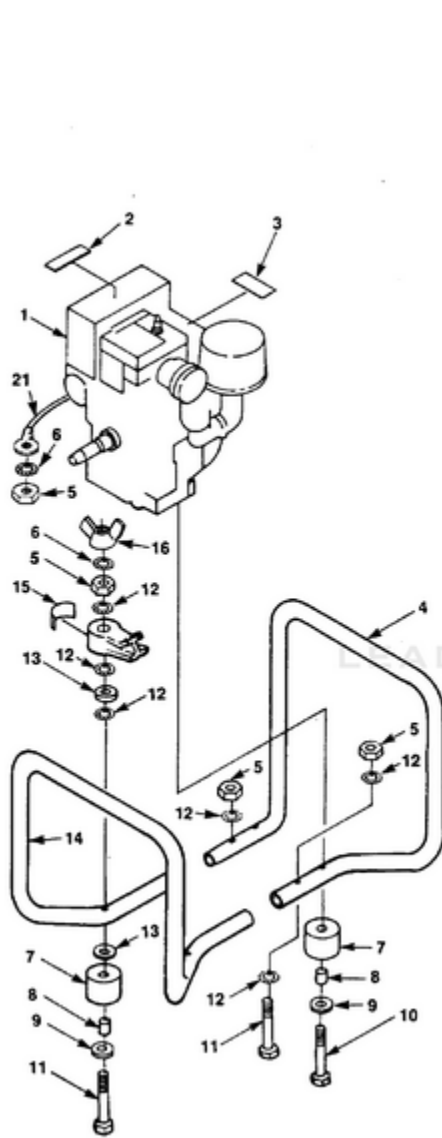

HL5500 Generator UT-03684 - Engine & Frame

Rendered by LeadVenture, Inc.

Ref #	Part #	Description	Qty	Context Note
1		ENGINE	1	For engine replacement parts locate the engine brand name, model number, and type number and consult the appropriate dealer in your area.
2	49613	DECAL- Warning	1	
3	49598	DECAL- Caution	1	
4	020451	MEMBER- Frame (Engine)	1	
5	81162	NUT- Hex (5/16-18)	7	
6	83081	WASHER- Locking (5/16")	1	
7	48789	FOOT	4	
8	49733	SPACER- Foot	4	
9	84046	WASHER- Flat (5/16")	4	
10	82529	SCREW- Cap hex hd (Gen & Carburetor Side)	2	
	82530	SCREW- Cap hex hd. (Engine Side)	2	
11	JA400200	BOLT- Engine (Rear)	2	
12	83033	WASHER- Lock ext./int.	13	
13	84058	WASHER- Flat (5/16")	4	
14	020471	MEMBER- Frame (Gen)	1	
15	49490	DECAL- Ground	1	
16	81015	NUT- Wing- (5/16-18)	1	

HL5500 Generator UT-03684 - Generator

Rendered by LeadVenture, Inc.

Ref #	Part #	Description	Qty	Context Note
1	0120937	END COVER	1	
2	0078216	BOLT- End cover	2	
3	80260	SCREW- Rd. hd.	2	
4	83022	WASHER- Lock	4	
5	84111	WASHER- Flat	4	
6	49495	DECAL- Warning	1	
7	02511	BREAKER- Circuit (25 amp) w/nut	1	
8	81009	NUT- Hex	2	
9	0120911	SCREW- (M5 x 12mm)	3	
10	0078209	BOLT- Stator	1	
11	83018	WASHER- Lock	1	
12	0120926	END- Bell	1	
13	02512	DECAL- Output	1	
14	0120932	COVER- Stator	1	
15	0120931	STATOR	1	
16	0078245	CAPACITOR	1	
17	0078246	CAPACITOR HOLDER	1	
18	50991	RECEPTACLE (120v)	1	
19	49708	RECEPTACLE (240v)	1	
20	0120934	BOLT- Rotor	1	
21	0078205	BEARING- Ball	1	
22	0120933	ROTOR	1	
23	0078218	FAN	1	
24	JA400264	SCREW- Hex hd. (3/8-16 x 1 1/4")	1	
25	0120921	ADAPTOR	1	
27	0078214	SCREW- Hex tapping (M5 x 14mm)	4	

HL5500 Generator UT-03684 - Wiring Diagram

Rendered by LeadVenture, Inc.

Ref #	Part #	Description	Qty	Context Note
1		Main Coil	1	
2		Field Coil	1	
3		Coil Condenser	1	
4		Red	1	
5		Circuit Protector	1	
6		White	1	
7		Blue	1	
8		Ground	1	
9		Condenser	1	