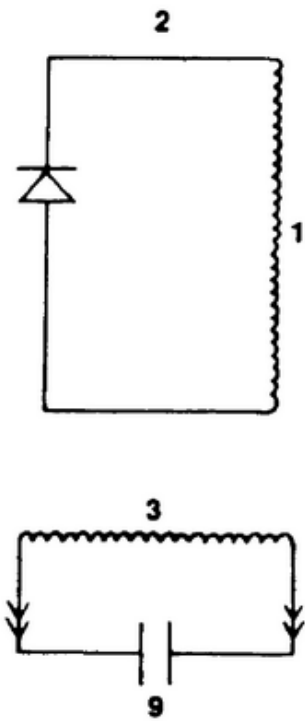

HL5500 Generator UT-03684 - Engine & Frame

Rendered by LeadVenture, Inc.

Ref #	Part #	Description	Qty	Context Note
1		ENGINE	1	For engine replacement parts locate the engine brand name, model number, and type number and consult the appropriate dealer in your area.
2	49613	DECAL- Warning	1	
3	49598	DECAL- Caution	1	
4	020451	MEMBER- Frame (Engine)	1	
5	81162	NUT- Hex (5/16-18)	7	
6	83081	WASHER- Locking (5/16")	1	
7	48789	FOOT	4	
8	49733	SPACER- Foot	4	
9	84046	WASHER- Flat (5/16")	4	
10	82529	SCREW- Cap hex hd (Gen & Carburetor Side)	2	
	82530	SCREW- Cap hex hd. (Engine Side)	2	
11	JA400200	BOLT- Engine (Rear)	2	
12	83033	WASHER- Lock ext./int.	13	
13	84058	WASHER- Flat (5/16")	4	
14	020471	MEMBER- Frame (Gen)	1	
15	49490	DECAL- Ground	1	
16	81015	NUT- Wing- (5/16-18)	1	

HL5500 Generator UT-03684 - Generator

Rendered by LeadVenture, Inc.

Ref #	Part #	Description	Qty	Context Note
1	0120937	END COVER	1	
2	0078216	BOLT- End cover	2	
3	80260	SCREW- Rd. hd.	2	
4	83022	WASHER- Lock	4	
5	84111	WASHER- Flat	4	
6	49495	DECAL- Warning	1	
7	02511	BREAKER- Circuit (25 amp) w/nut	1	
8	81009	NUT- Hex	2	
9	0120911	SCREW- (M5 x 12mm)	3	
10	0078209	BOLT- Stator	1	
11	83018	WASHER- Lock	1	
12	0120926	END- Bell	1	
13	02512	DECAL- Output	1	
14	0120932	COVER- Stator	1	
15	0120931	STATOR	1	
16	0078245	CAPACITOR	1	
17	0078246	CAPACITOR HOLDER	1	
18	50991	RECEPTACLE (120v)	1	
19	49708	RECEPTACLE (240v)	1	
20	0120934	BOLT- Rotor	1	
21	0078205	BEARING- Ball	1	
22	0120933	ROTOR	1	
23	0078218	FAN	1	
24	JA400264	SCREW- Hex hd. (3/8-16 x 1 1/4")	1	
25	0120921	ADAPTOR	1	
27	0078214	SCREW- Hex tapping (M5 x 14mm)	4	

HL5500 Generator UT-03684 - Wiring Diagram

Rendered by LeadVenture, Inc.

Ref #	Part #	Description	Qty	Context Note
1		Main Coil	1	
2		Field Coil	1	
3		Coil Condenser	1	
4		Red	1	
5		Circuit Protector	1	
6		White	1	
7		Blue	1	
8		Ground	1	
9		Condenser	1	