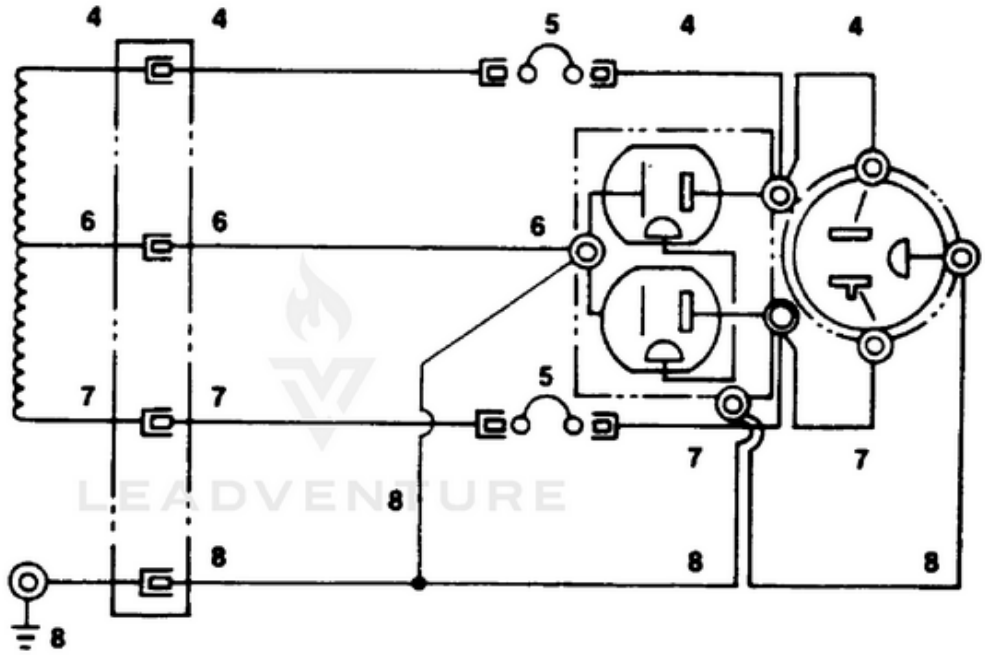

HL5500 Generator UT-03684 - Engine & Frame

Rendered by LeadVenture, Inc.

Ref #	Part #	Description	Qty	Context Note
1		ENGINE	1	For engine replacement parts locate the engine brand name, model number, and type number and consult the appropriate dealer in your area.
2	49613	DECAL- Warning	1	
3	49598	DECAL- Caution	1	
4	020451	MEMBER- Frame (Engine)	1	
5	81162	NUT- Hex (5/16-18)	7	
6	83081	WASHER- Locking (5/16")	1	
7	48789	FOOT	4	
8	49733	SPACER- Foot	4	
9	84046	WASHER- Flat (5/16")	4	
10	82529	SCREW- Cap hex hd (Gen & Carburetor Side)	2	
	82530	SCREW- Cap hex hd. (Engine Side)	2	
11	JA400200	BOLT- Engine (Rear)	2	
12	83033	WASHER- Lock ext./int.	13	
13	84058	WASHER- Flat (5/16")	4	
14	020471	MEMBER- Frame (Gen)	1	
15	49490	DECAL- Ground	1	
16	81015	NUT- Wing- (5/16-18)	1	

HL5500 Generator UT-03684 - Generator

Rendered by LeadVenture, Inc.

Ref #	Part #	Description	Qty	Context Note
1	0120937	END COVER	1	
2	0078216	BOLT- End cover	2	
3	80260	SCREW- Rd. hd.	2	
4	83022	WASHER- Lock	4	
5	84111	WASHER- Flat	4	
6	49495	DECAL- Warning	1	
7	02511	BREAKER- Circuit (25 amp) w/nut	1	
8	81009	NUT- Hex	2	
9	0120911	SCREW- (M5 x 12mm)	3	
10	0078209	BOLT- Stator	1	
11	83018	WASHER- Lock	1	
12	0120926	END- Bell	1	
13	02512	DECAL- Output	1	
14	0120932	COVER- Stator	1	
15	0120931	STATOR	1	
16	0078245	CAPACITOR	1	
17	0078246	CAPACITOR HOLDER	1	
18	50991	RECEPTACLE (120v)	1	
19	49708	RECEPTACLE (240v)	1	
20	0120934	BOLT- Rotor	1	
21	0078205	BEARING- Ball	1	
22	0120933	ROTOR	1	
23	0078218	FAN	1	
24	JA400264	SCREW- Hex hd. (3/8-16 x 1 1/4")	1	
25	0120921	ADAPTOR	1	
27	0078214	SCREW- Hex tapping (M5 x 14mm)	4	

HL5500 Generator UT-03684 - Wiring Diagram

Rendered by LeadVenture, Inc.

Ref #	Part #	Description	Qty	Context Note
1		Main Coil	1	
2		Field Coil	1	
3		Coil Condenser	1	
4		Red	1	
5		Circuit Protector	1	
6		White	1	
7		Blue	1	
8		Ground	1	
9		Condenser	1	