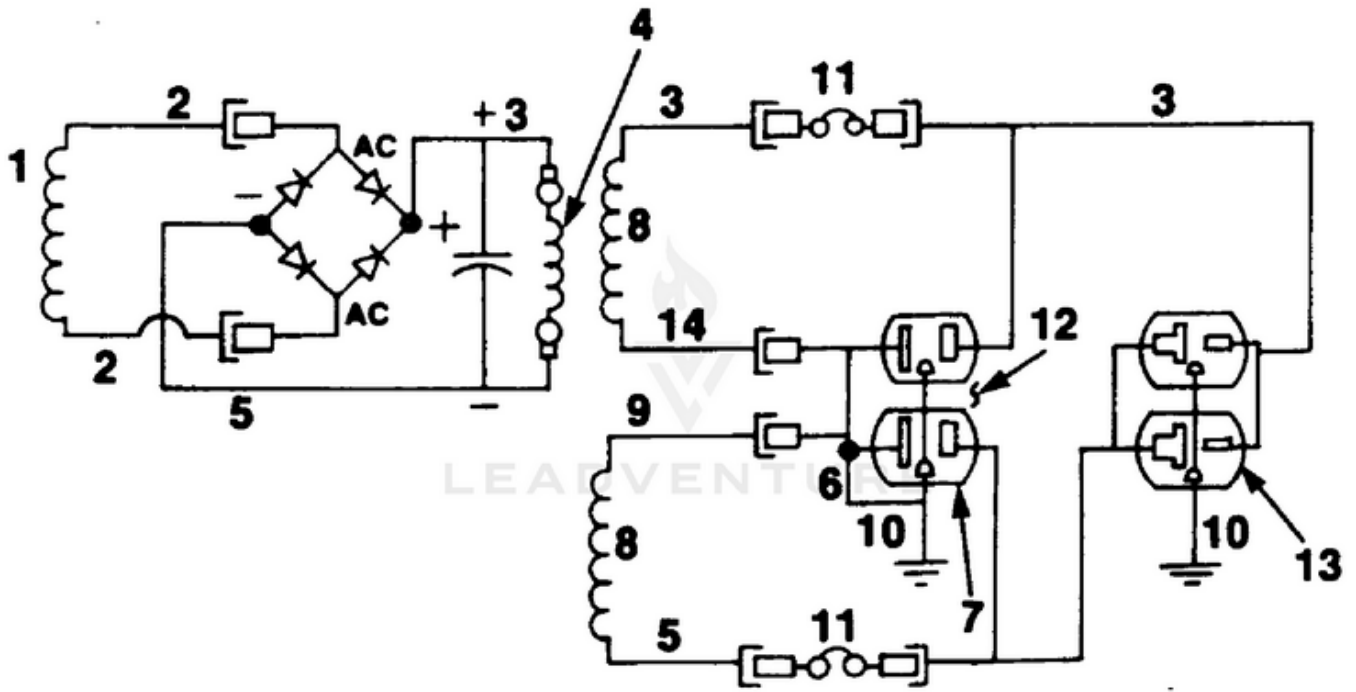

HL4400 UT-03698-R - Generator

Rendered by LeadVenture, Inc.

Ref #	Part #	Description	Qty	Context Note
1	80089	SCREW	4	
2	84046	WASHER- Flat (5/16")	4	
3	49733	SPACER- Foot	4	
4	48789	FOOT	4	
5	84058	WASHER- Flat (5/16")	6	
6	028431	MEMBER- Frame (gen. end)	1	
7	83033	WASHER- Lock (ext./Int.)	8	
8	81162	NUT- Hex (5/16-18)	8	
9	81015	NUT- Wing	1	
10	028421	MEMBER- Frame (eng. end)	1	
11	83081	WASHER- Lock (Int.)	5	
12	82530	SCREW- (5/16 x 3 1/4")	2	
13	JA400200	SCREW	1	
14	80630	SCREW- Mach. pan hd.	2	
15	02438	PLUG- Expansion	1	
16	023621	BRUSH HEAD	1	
17	03044	BEARING- Needle	1	
18	4885306	BOLT- Stator	4	
19	84124	WASHER- Flat	4	
20	95672	RECTIFIER	1	
21	02436	WASHER- Shaft retention	1	
22	49831	BREAKER- Circuit (20 amp.)	2	
23	02863	RECEPTACLE- (240 V) (Nema 6-20R)	1	
24	50991	RECEPTACLE- Duplex(Nema 5-15R)	1	
25	02435	CLIP-Spring cap	1	
26	A02860	CAPACITOR (w/ Lead)	1	
27	02365	BRUSH HOLDER	1	
	A03035	BRUSH & RETAINER KIT	1	
28	02857	PIN- Retaining	1	

Ref #	Part #	Description	Qty	Context Note
29	02664	BRUSH	2	
30	020267	BELL- End	1	
31	028451	BRACKET- Generator support	1	
32	028751	WRAPPER- Stator	1	
33	02982	DECAL- Warning	1	
34	A02432S	STATOR	1	
35	80083	SCREW- 5/16-18 x 3/4"	2	
36	82538	SCREW	1	
37	83121	WASHER- Lock (int./ext)	2	
38	4885213	BOLT- Rotor	1	
39	03433	WASHER	1	
40	A02429AS	ROTOR	1	
41	80187	SCREW-(3/8-16 x 7/8")	4	
42	A04013	FAN- Generator	1	
43	82526	SCREW- Pan hd.	4	
44	81267	NUT- Hex	4	
45		ENGINE	1	For engine replacement parts locate the engine brand name model number, and type number and consult the appropriate dealer in your area.
46	02437	WASHER- Shaft retention	5	
47	83078	WASHER- Lock (3/8")	4	

HL4400 UT-03698-R - Wiring Diagram

Rendered by LeadVenture, Inc.

Ref #	Part #	Description	Qty	Context Note
1		QUAD COIL	1	
2		YELLOW	1	
3		RED	1	
4		FIELD COIL	1	
5		BLACK	1	
6		GREEN	1	
7		RECEPTACLE (120V)	1	
8		MAIN COIL (120V)	1	
9		WHITE	1	
10		GROUND	1	
11		CIRCUIT BREAKER	1	
12		TAB BROKEN	1	
13		RECEPTACLE (240V)	1	
14		BROWN	1	