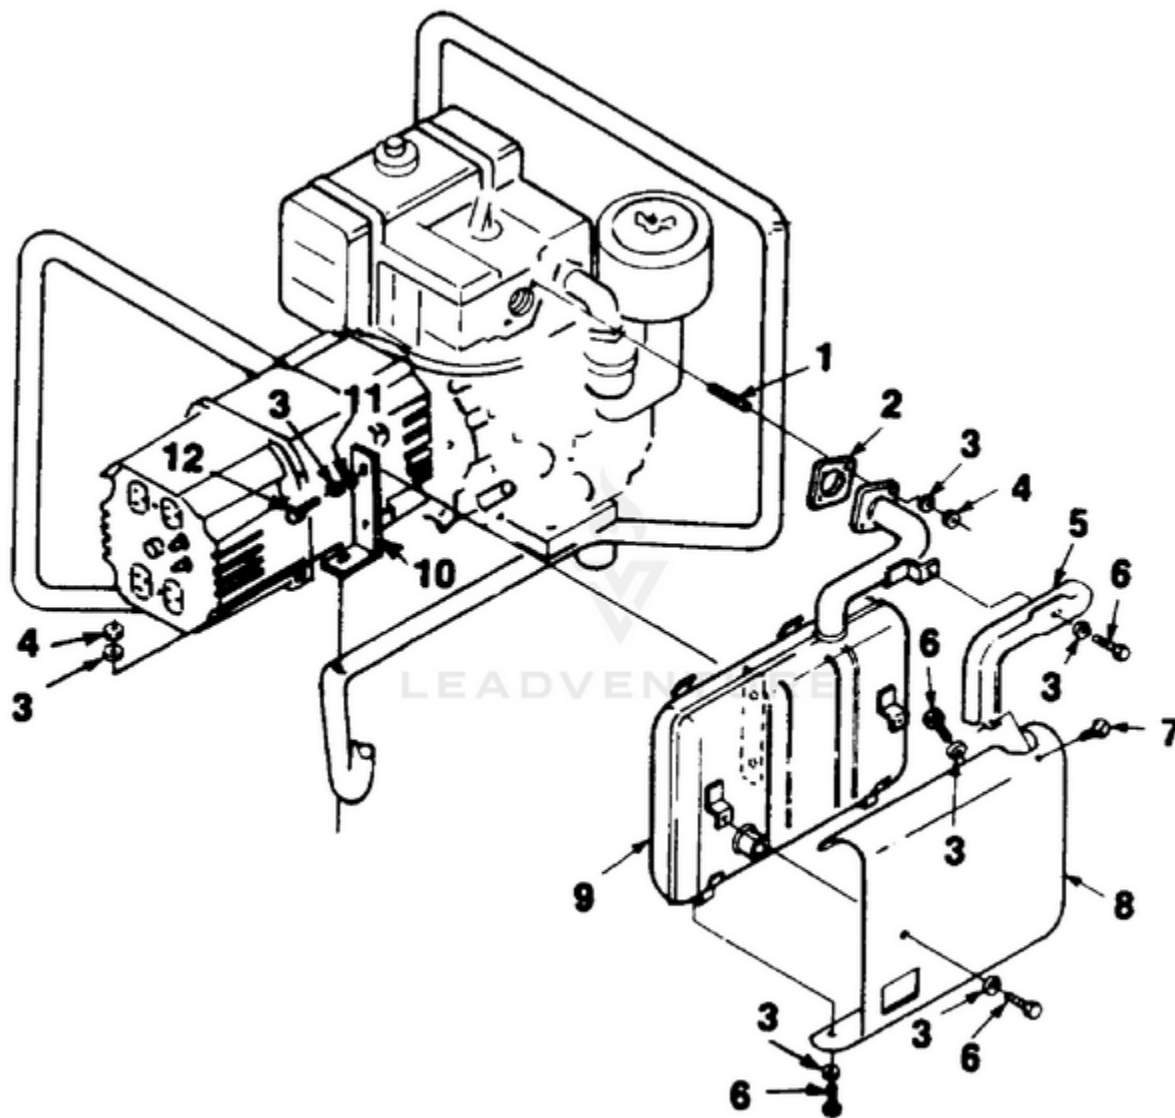

HL4400 UT-03698-R - Muffler Kit

Rendered by LeadVenture, Inc.

Ref #	Part #	Description	Qty	Context Note
	A49945A	MUFFLER KIT	1	
1	69438	STUD	2	
2	49370	GASKET- Muffler	1	
3	83009	WASHER- Lock (1/4")	11	
4	96212	NUT- (1/4-28)	3	
5	49421	SHIELD- Muffler	1	
6	80044	BOLT- (1/4-20 x 1")	7	
7	82279	SCREW- (8-18 x 3/8")	1	
8	49419	SHIELD- Muffler	1	
9	49372	MUFFLER	1	
10	03043	BRACKET- Support	1	
11	84006	WASHER- Flat	2	
12	80049	BOLT- (1/4-20 x 1/2")	1