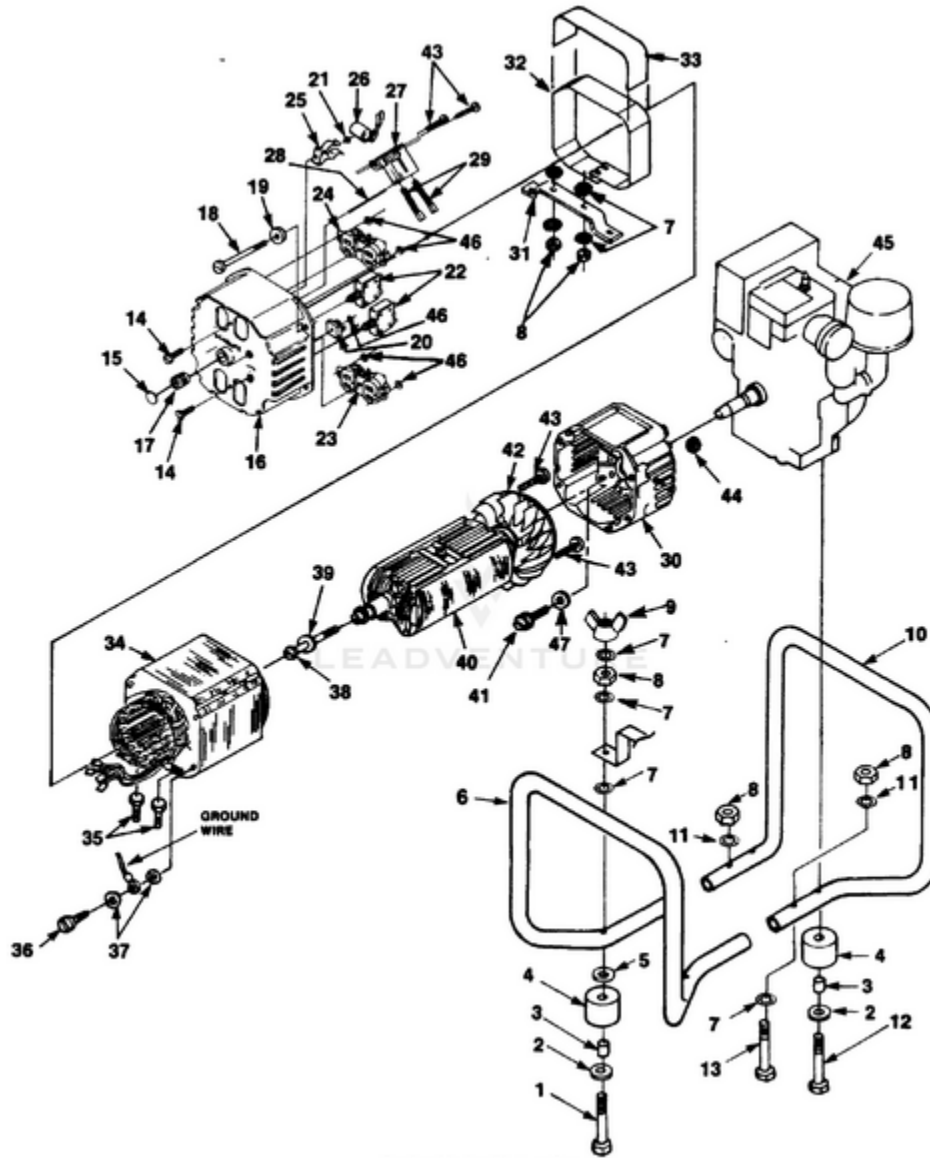

HL4400 UT-03698-R - Generator

Rendered by LeadVenture, Inc.

Ref #	Part #	Description	Qty	Context Note
1	80089	SCREW	4	
2	84046	WASHER- Flat (5/16")	4	
3	49733	SPACER- Foot	4	
4	48789	FOOT	4	
5	84058	WASHER- Flat (5/16")	6	
6	028431	MEMBER- Frame (gen. end)	1	
7	83033	WASHER- Lock (ext./Int.)	8	
8	81162	NUT- Hex (5/16-18)	8	
9	81015	NUT- Wing	1	
10	028421	MEMBER- Frame (eng. end)	1	
11	83081	WASHER- Lock (Int.)	5	
12	82530	SCREW- (5/16 x 3 1/4")	2	
13	JA400200	SCREW	1	
14	80630	SCREW- Mach. pan hd.	2	
15	02438	PLUG- Expansion	1	
16	023621	BRUSH HEAD	1	
17	03044	BEARING- Needle	1	
18	4885306	BOLT- Stator	4	
19	84124	WASHER- Flat	4	
20	95672	RECTIFIER	1	
21	02436	WASHER- Shaft retention	1	
22	49831	BREAKER- Circuit (20 amp.)	2	
23	02863	RECEPTACLE- (240 V) (Nema 6-20R)	1	
24	50991	RECEPTACLE- Duplex(Nema 5-15R)	1	
25	02435	CLIP-Spring cap	1	
26	A02860	CAPACITOR (w/ Lead)	1	
27	02365	BRUSH HOLDER	1	
	A03035	BRUSH & RETAINER KIT	1	
28	02857	PIN- Retaining	1	

Ref #	Part #	Description	Qty	Context Note
29	02664	BRUSH	2	
30	020267	BELL- End	1	
31	028451	BRACKET- Generator support	1	
32	028751	WRAPPER- Stator	1	
33	02982	DECAL- Warning	1	
34	A02432S	STATOR	1	
35	80083	SCREW- 5/16-18 x 3/4"	2	
36	82538	SCREW	1	
37	83121	WASHER- Lock (int./ext)	2	
38	4885213	BOLT- Rotor	1	
39	03433	WASHER	1	
40	A02429AS	ROTOR	1	
41	80187	SCREW-(3/8-16 x 7/8")	4	
42	A04013	FAN- Generator	1	
43	82526	SCREW- Pan hd.	4	
44	81267	NUT- Hex	4	
45		ENGINE	1	For engine replacement parts locate the engine brand name model number, and type number and consult the appropriate dealer in your area.
46	02437	WASHER- Shaft retention	5	
47	83078	WASHER- Lock (3/8")	4	

HL4400 UT-03698-R - Wiring Diagram

Rendered by LeadVenture, Inc.

Ref #	Part #	Description	Qty	Context Note
1		QUAD COIL	1	
2		YELLOW	1	
3		RED	1	
4		FIELD COIL	1	
5		BLACK	1	
6		GREEN	1	
7		RECEPTACLE (120V)	1	
8		MAIN COIL (120V)	1	
9		WHITE	1	
10		GROUND	1	
11		CIRCUIT BREAKER	1	
12		TAB BROKEN	1	
13		RECEPTACLE (240V)	1	
14		BROWN	1	