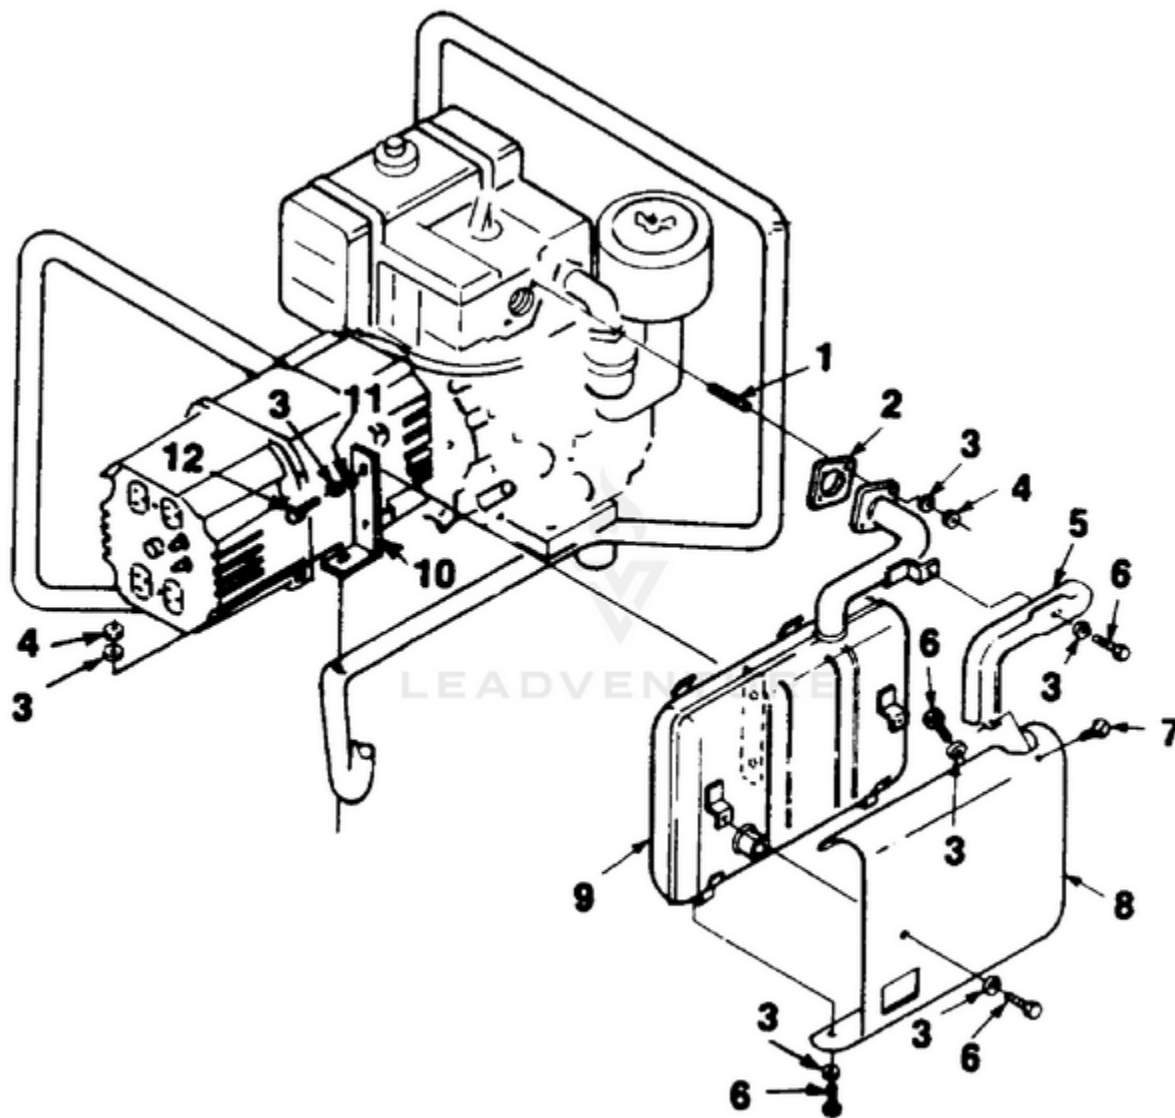

HL4400 UT-03698-B - Muffler Kit

Rendered by LeadVenture, Inc.

Ref #	Part #	Description	Qty	Context Note
	A49945A	MUFFLER KIT	1	
1	69438	STUD	2	
2	49370	GASKET- Muffler	1	
3	83009	WASHER- Lock (1/4")	11	
4	96212	NUT- (1/4-28)	3	
5	49421	SHIELD- Muffler	1	
6	80044	BOLT- (1/4-20 x 1")	7	
7	82279	SCREW- (8-18 x 3/8")	1	
8	49419	SHIELD- Muffler	1	
9	49372	MUFFLER	1	
10	03043	BRACKET- Support	1	
11	84006	WASHER- Flat	2	
12	80049	BOLT- (1/4-20 x 1/2")	1