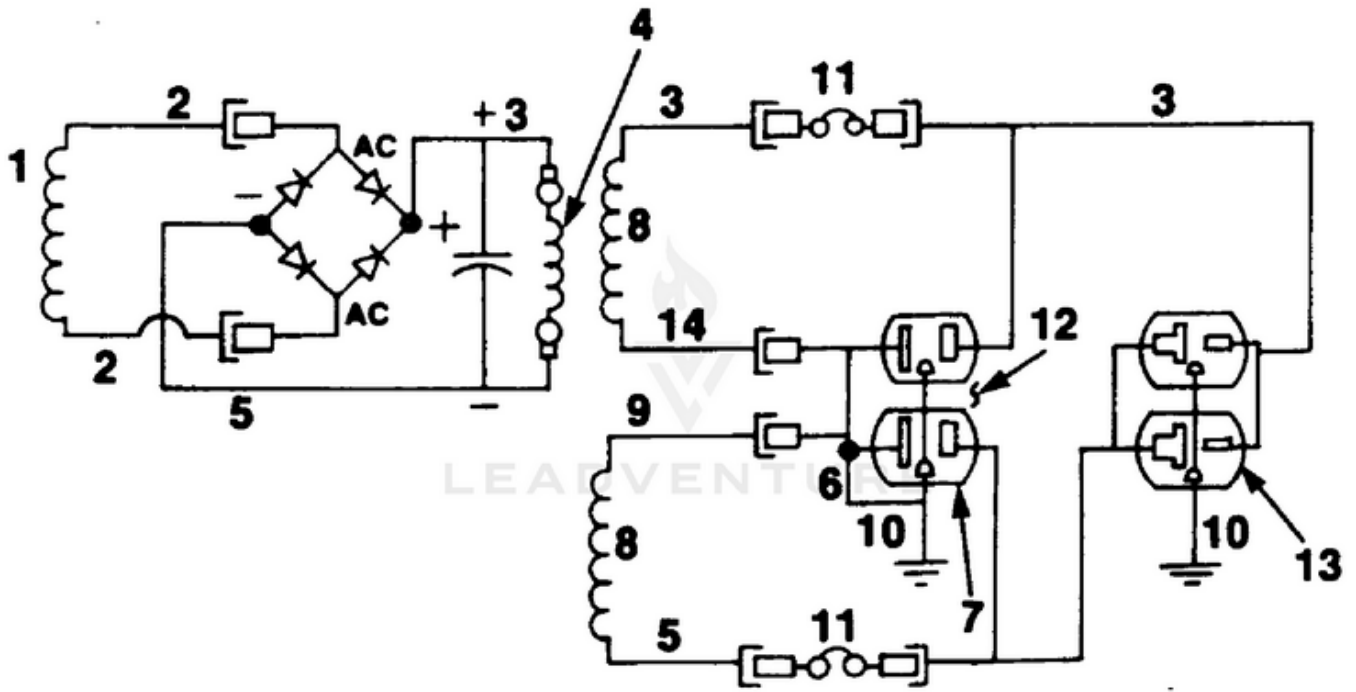

HL4400 UT-03698-B - Wiring Diagram

Rendered by LeadVenture, Inc.

Ref #	Part #	Description	Qty	Context Note
1		QUAD COIL	1	
2		YELLOW	1	
3		RED	1	
4		FIELD COIL	1	
5		BLACK	1	
6		GREEN	1	
7		RECEPTACLE (120V)	1	
8		MAIN COIL (120V)	1	
9		WHITE	1	
10		GROUND	1	
11		CIRCUIT BREAKER	1	
12		TAB BROKEN	1	
13		RECEPTACLE (240V)	1	
14		BROWN	1