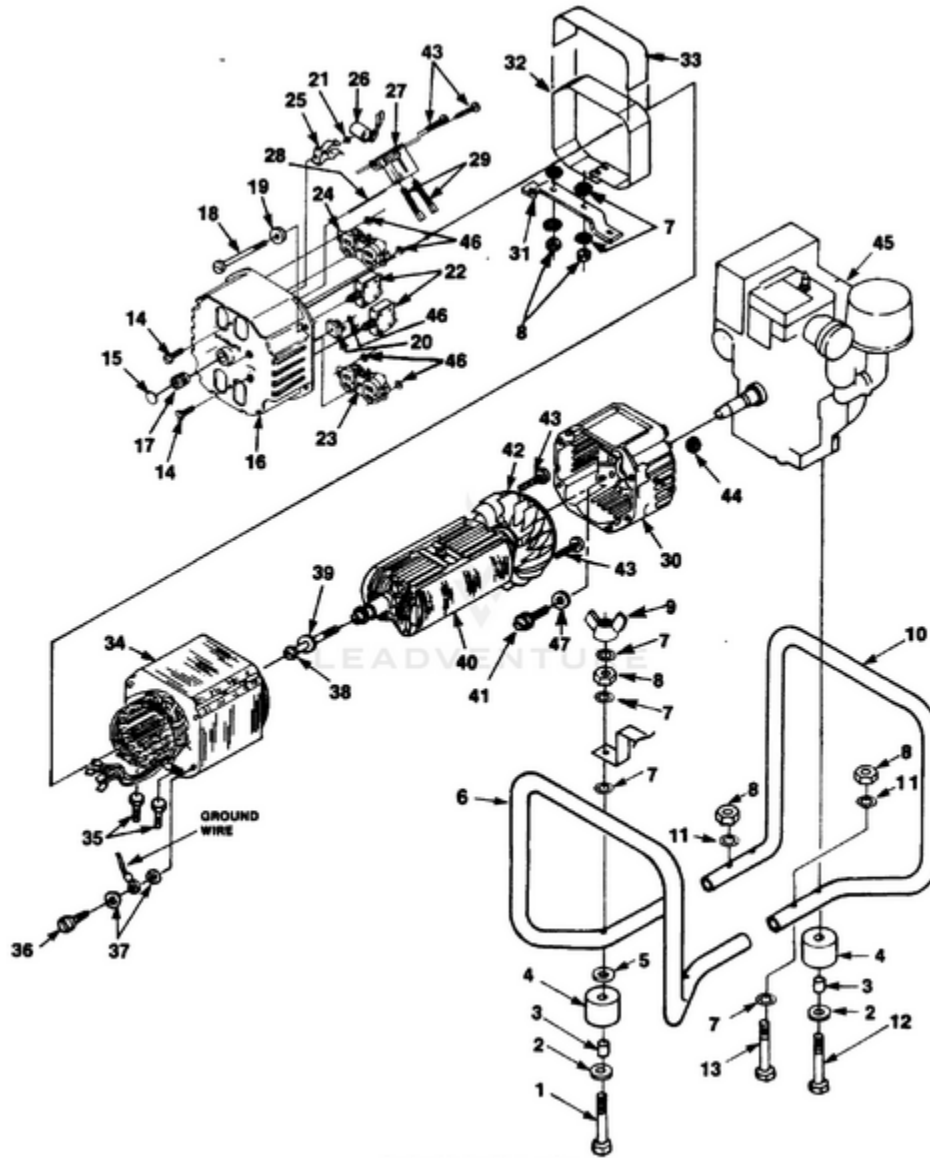

HL4400 UT-03698-B - Generator

Rendered by LeadVenture, Inc.

<b>Ref #</b>	<b>Part #</b>	<b>Description</b>	<b>Qty</b>	<b>Context Note</b>
1	80089	SCREW	4	
2	84046	WASHER- Flat (5/16")	4	
3	49733	SPACER- Foot	4	
4	48789	FOOT	4	
5	84058	WASHER- Flat (5/16")	6	
6	028431	MEMBER- Frame (gen. end)	1	
7	83033	WASHER- Lock (ext./Int.)	8	
8	81162	NUT- Hex (5/16-18)	8	
9	81015	NUT- Wing	1	
10	028421	MEMBER- Frame (eng. end)	1	
11	83081	WASHER- Lock (Int.)	5	
12	82530	SCREW- (5/16 x 3 1/4")	2	
13	JA400200	SCREW	1	
14	80630	SCREW- Mach. pan hd.	2	
15	02438	PLUG- Expansion	1	
16	023621	BRUSH HEAD	1	
17	03044	BEARING- Needle	1	
18	4885306	BOLT- Stator	4	
19	84124	WASHER- Flat	4	
20	95672	RECTIFIER	1	
21	02436	WASHER- Shaft retention	1	
22	49831	BREAKER- Circuit (20 amp.)	2	
23	02863	RECEPTACLE- (240 V) (Nema 6-20R)	1	
24	50991	RECEPTACLE- Duplex(Nema 5-15R)	1	
25	02435	CLIP-Spring cap	1	
26	A02860	CAPACITOR (w/ Lead)	1	
27	02365	BRUSH HOLDER	1	
	A03035	BRUSH & RETAINER KIT	1	
28	02857	PIN- Retaining	1	

Ref #	Part #	Description	Qty	Context Note
29	02664	BRUSH	2	
30	020267	BELL- End	1	
31	028451	BRACKET- Generator support	1	
32	028751	WRAPPER- Stator	1	
33	02982	DECAL- Warning	1	
34	A02432S	STATOR	1	
35	80083	SCREW- 5/16-18 x 3/4"	2	
36	82538	SCREW	1	
37	83121	WASHER- Lock (int./ext)	2	
38	4885213	BOLT- Rotor	1	
39	03433	WASHER	1	
40	A02429AS	ROTOR	1	
41	80187	SCREW-(3/8-16 x 7/8")	4	
42	A04013	FAN- Generator	1	
43	82526	SCREW- Pan hd.	4	
44	81267	NUT- Hex	4	
45		ENGINE	1	For engine replacement parts locate the engine brand name model number, and type number and consult the appropriate dealer in your area.
46	02437	WASHER- Shaft retention	5	
47	83078	WASHER- Lock (3/8")	4	