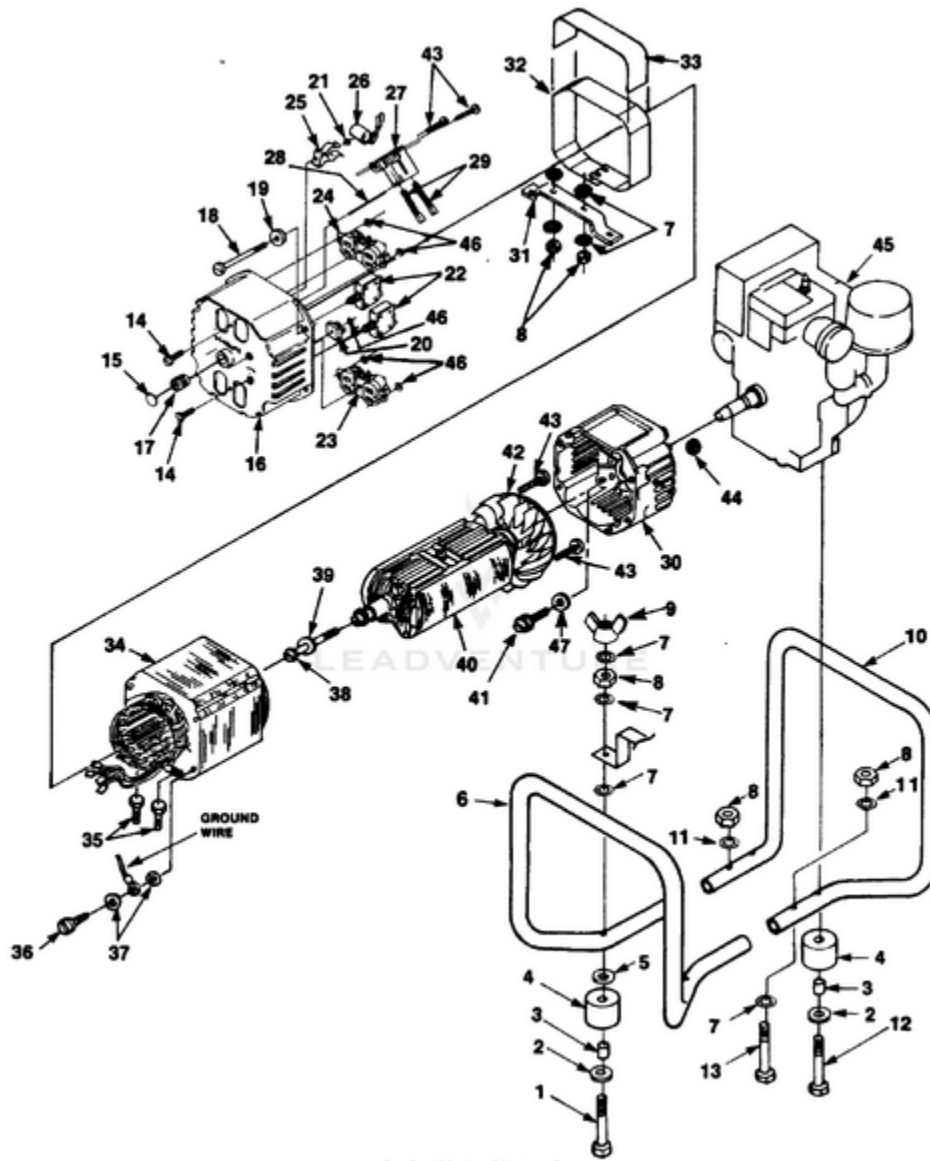

HL4400 Generator UT-03698-AR - Generator

Rendered by LeadVenture, Inc.

<b>Ref #</b>	<b>Part #</b>	<b>Description</b>	<b>Qty</b>	<b>Context Note</b>
1	80089	SCREW	4	
2	84046	WASHER- Flat (5/16")	4	
3	49733	SPACER- Foot	4	
4	48789	FOOT	4	
5	84058	WASHER- Flat (5/16")	6	
6	028431	MEMBER- Frame (gen. end)	1	
7	83033	WASHER- Lock (ext./Int.)	8	
8	81162	NUT- Hex (5/16-18)	8	
9	81015	NUT- Wing	1	
10	028421	MEMBER- Frame (eng. end)	1	
11	83081	WASHER- Lock (Int.)	5	
12	82530	SCREW- (5/16 x 3 1/4")	2	
13	JA400200	SCREW	1	
14	80630	SCREW- Mach. pan hd.	2	
15	02438	PLUG- Expansion	1	
16	023621	BRUSH HEAD	1	
17	03044	BEARING- Needle	1	
18	4885306	BOLT- Stator	4	
19	84124	WASHER- Flat	4	
20	95672	RECTIFIER	1	
21	02436	WASHER- Shaft retention	1	
22	49831	BREAKER- Circuit (20 amp.)	2	
23	02863	RECEPTACLE- (240 V) (Nema 6-20R)	1	
24	50991	RECEPTACLE- Duplex(Nema 5-15R)	1	
25	02435	CLIP-Spring cap	1	
26	A02860	CAPACITOR (w/ Lead)	1	
27	02365	BRUSH HOLDER	1	
	A03035	BRUSH & RETAINER KIT	1	
28	02857	PIN- Retaining	1	

Ref #	Part #	Description	Qty	Context Note
29	02664	BRUSH	2	
30	020267	BELL- End	1	
31	028451	BRACKET- Generator support	1	
32	028751	WRAPPER- Stator	1	
33	02982	DECAL- Warning	1	
34	A02432S	STATOR	1	
35	80083	SCREW- 5/16-18 x 3/4"	2	
36	82538	SCREW	1	
37	83121	WASHER- Lock (int./ext)	2	
38	4885213	BOLT- Rotor	1	
39	03433	WASHER	1	
40	A02429AS	ROTOR	1	
41	80187	SCREW-(3/8-16 x 7/8")	4	
42	A04013	FAN- Generator	1	
43	82526	SCREW- Pan hd.	4	
44	81267	NUT- Hex	4	
45		ENGINE	1	For engine replacement parts locate the engine brand name model number, and type number and consult the appropriate dealer in your area.
46	02437	WASHER- Shaft retention	5	
47	83078	WASHER- Lock (3/8")	4	