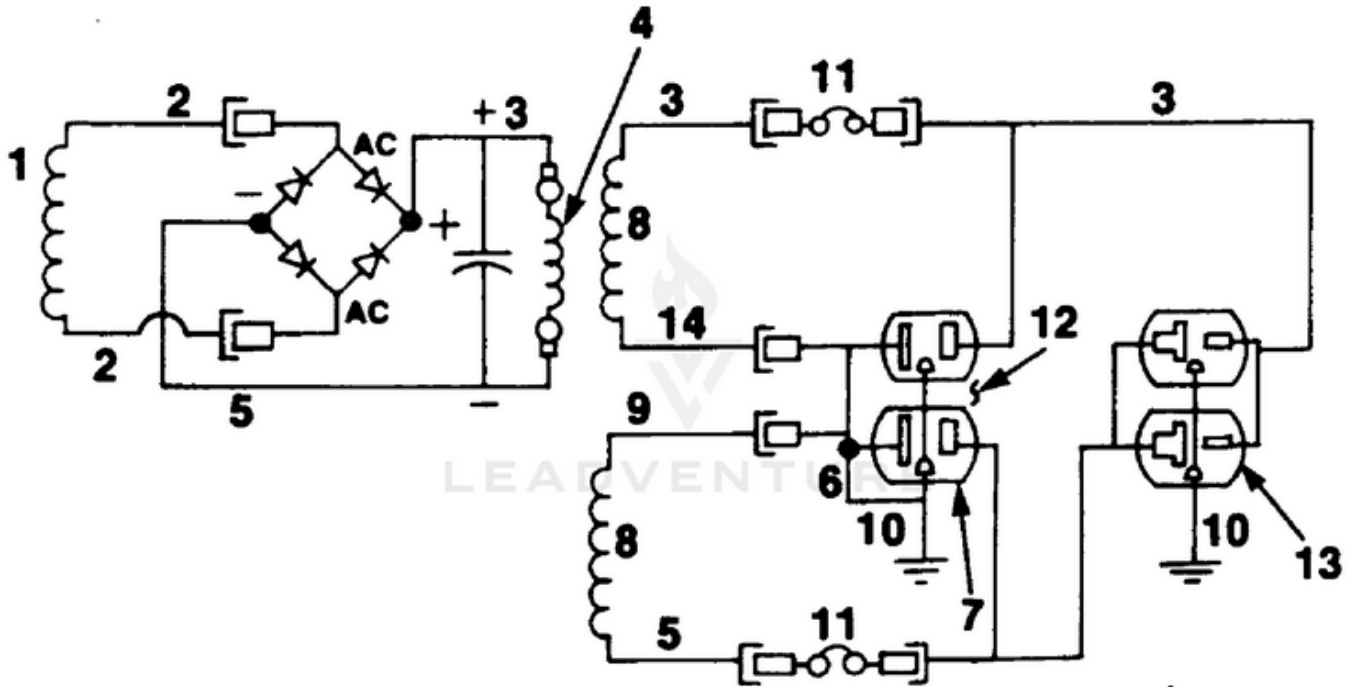

HL4400 Generator UT-03698-AR - Wiring Diagram

Rendered by LeadVenture, Inc.

Ref #	Part #	Description	Qty	Context Note
1		QUAD COIL	1	
2		YELLOW	1	
3		RED	1	
4		FIELD COIL	1	
5		BLACK	1	
6		GREEN	1	
7		RECEPTACLE (120V)	1	
8		MAIN COIL (120V)	1	
9		WHITE	1	
10		GROUND	1	
11		CIRCUIT BREAKER	1	
12		TAB BROKEN	1	
13		RECEPTACLE (240V)	1	
14		BROWN	1