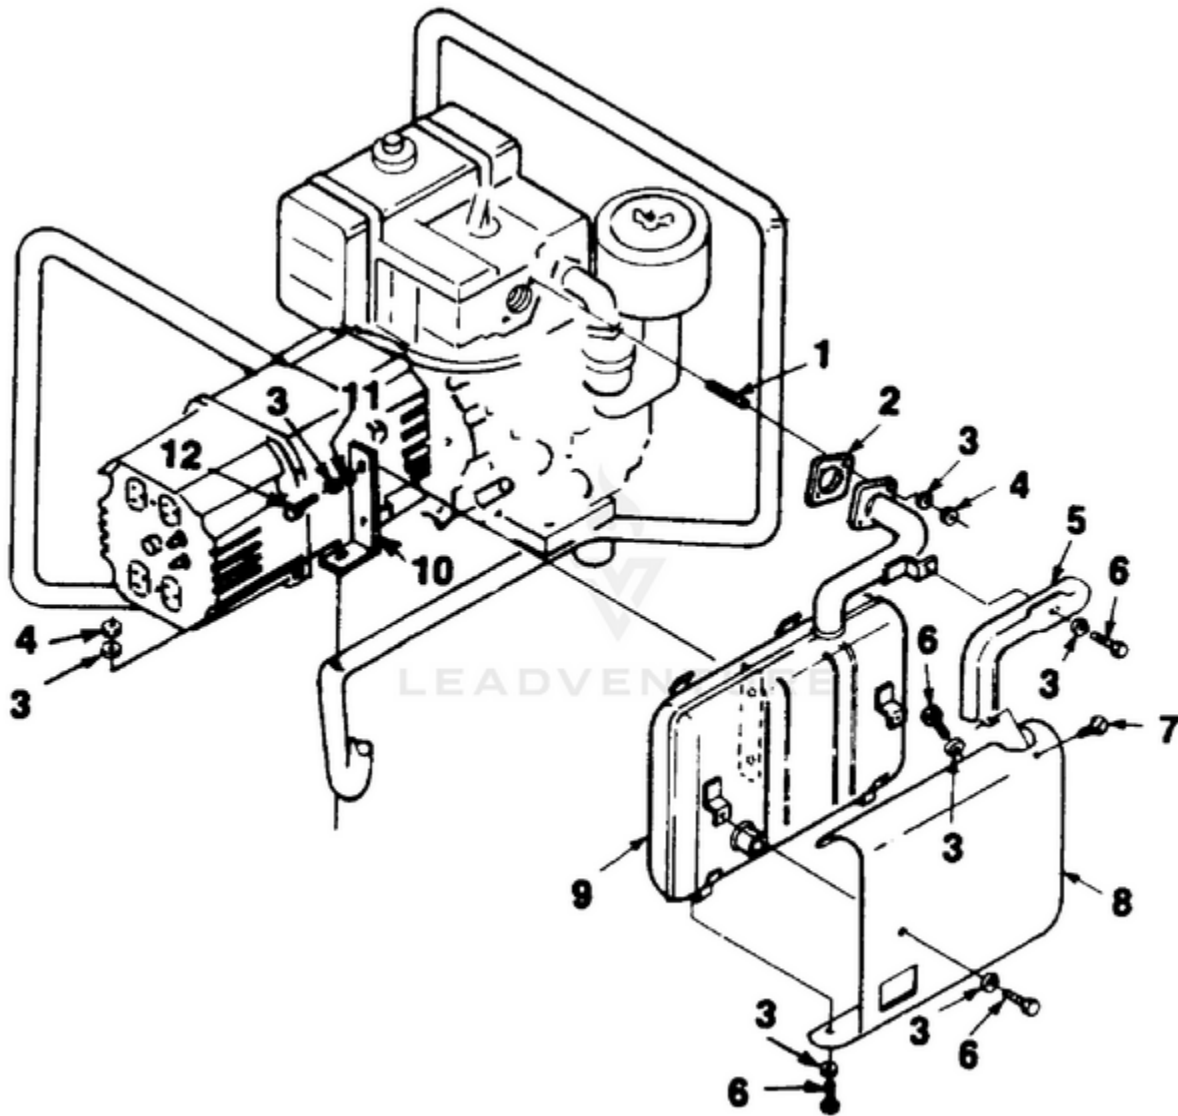

HL4400 Generator UT-03698-AR - Muffler Kit

Rendered by LeadVenture, Inc.

Ref #	Part #	Description	Qty	Context	Note
	A49945A	MUFFLER KIT	1		
1	69438	STUD	2		
2	49370	GASKET- Muffler	1		
3	83009	WASHER- Lock (1/4")	11		
4	96212	NUT- (1/4-28)	3		
5	49421	SHIELD- Muffler	1		
6	80044	BOLT- (1/4-20 x 1")	7		
7	82279	SCREW- (8-18 x 3/8")	1		
8	49419	SHIELD- Muffler	1		
9	49372	MUFFLER	1		
10	03043	BRACKET- Support	1		
11	84006	WASHER- Flat	2		
12	80049	BOLT- (1/4-20 x 1/2")	1