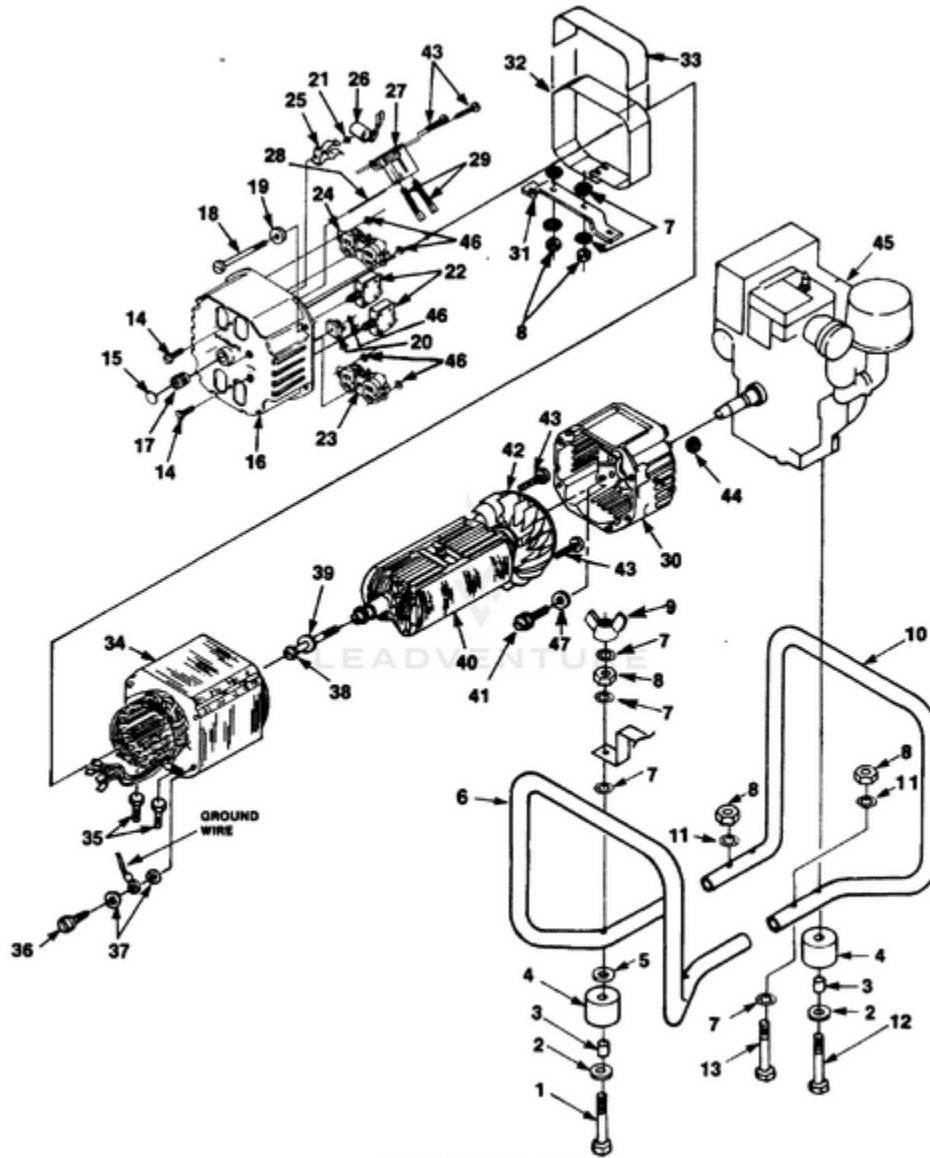

HL4400 UT-03698-A - Generator

Rendered by LeadVenture, Inc.

<b>Ref #</b>	<b>Part #</b>	<b>Description</b>	<b>Qty</b>	<b>Context Note</b>
1	80089	SCREW	4	
2	84046	WASHER- Flat (5/16")	4	
3	49733	SPACER- Foot	4	
4	48789	FOOT	4	
5	84058	WASHER- Flat (5/16")	6	
6	028431	MEMBER- Frame (gen. end)	1	
7	83033	WASHER- Lock (ext./Int.)	8	
8	81162	NUT- Hex (5/16-18)	8	
9	81015	NUT- Wing	1	
10	028421	MEMBER- Frame (eng. end)	1	
11	83081	WASHER- Lock (Int.)	5	
12	82530	SCREW- (5/16 x 3 1/4")	2	
13	JA400200	SCREW	1	
14	80630	SCREW- Mach. pan hd.	2	
15	02438	PLUG- Expansion	1	
16	023621	BRUSH HEAD	1	
17	03044	BEARING- Needle	1	
18	4885306	BOLT- Stator	4	
19	84124	WASHER- Flat	4	
20	95672	RECTIFIER	1	
21	02436	WASHER- Shaft retention	1	
22	49831	BREAKER- Circuit (20 amp.)	2	
23	02863	RECEPTACLE- (240 V) (Nema 6-20R)	1	
24	50991	RECEPTACLE- Duplex(Nema 5-15R)	1	
25	02435	CLIP-Spring cap	1	
26	A02860	CAPACITOR (w/ Lead)	1	
27	02365	BRUSH HOLDER	1	
	A03035	BRUSH & RETAINER KIT	1	
28	02857	PIN- Retaining	1	

Ref #	Part #	Description	Qty	Context Note
29	02664	BRUSH	2	
30	020267	BELL- End	1	
31	028451	BRACKET- Generator support	1	
32	028751	WRAPPER- Stator	1	
33	02982	DECAL- Warning	1	
34	A02432S	STATOR	1	
35	80083	SCREW- 5/16-18 x 3/4"	2	
36	82538	SCREW	1	
37	83121	WASHER- Lock (int./ext)	2	
38	4885213	BOLT- Rotor	1	
39	03433	WASHER	1	
40	A02429AS	ROTOR	1	
41	80187	SCREW-(3/8-16 x 7/8")	4	
42	A04013	FAN- Generator	1	
43	82526	SCREW- Pan hd.	4	
44	81267	NUT- Hex	4	
45		ENGINE	1	For engine replacement parts locate the engine brand name model number, and type number and consult the appropriate dealer in your area.
46	02437	WASHER- Shaft retention	5	
47	83078	WASHER- Lock (3/8")	4	