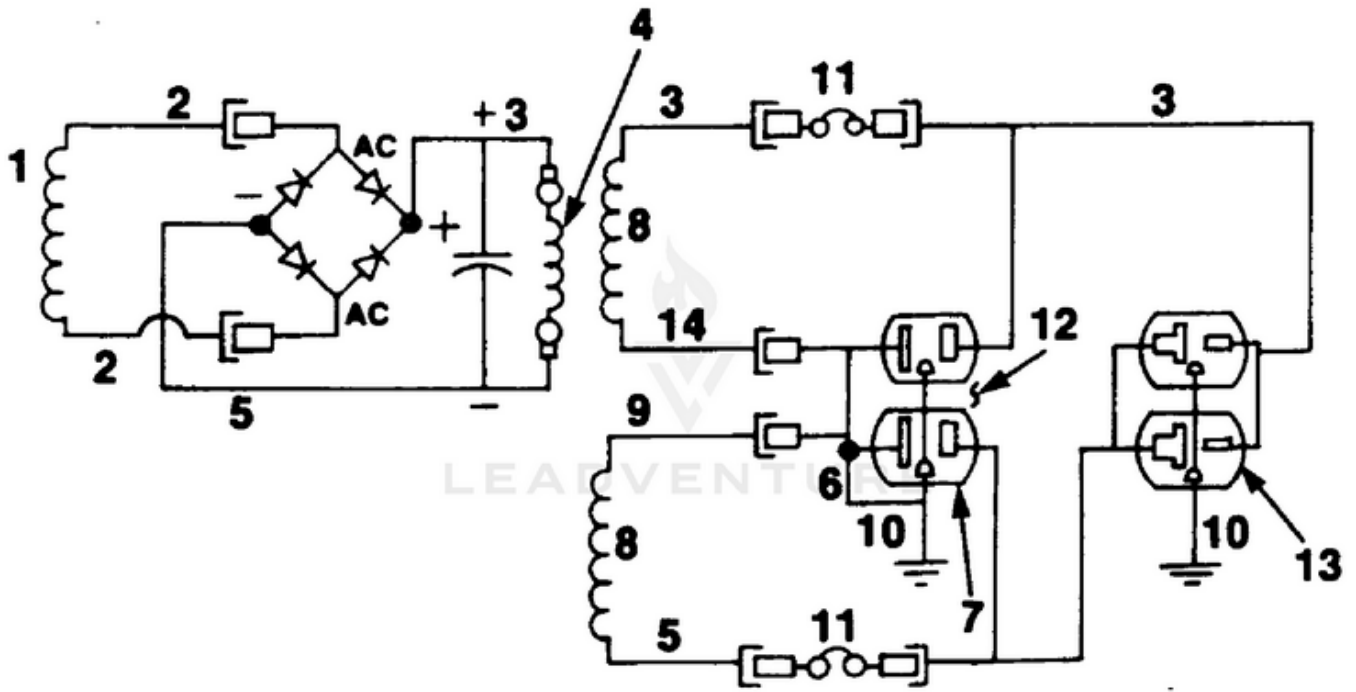

HL4400 UT-03698-A - Wiring Diagram

Rendered by LeadVenture, Inc.

Ref #	Part #	Description	Qty	Context Note
1		QUAD COIL	1	
2		YELLOW	1	
3		RED	1	
4		FIELD COIL	1	
5		BLACK	1	
6		GREEN	1	
7		RECEPTACLE (120V)	1	
8		MAIN COIL (120V)	1	
9		WHITE	1	
10		GROUND	1	
11		CIRCUIT BREAKER	1	
12		TAB BROKEN	1	
13		RECEPTACLE (240V)	1	
14		BROWN	1