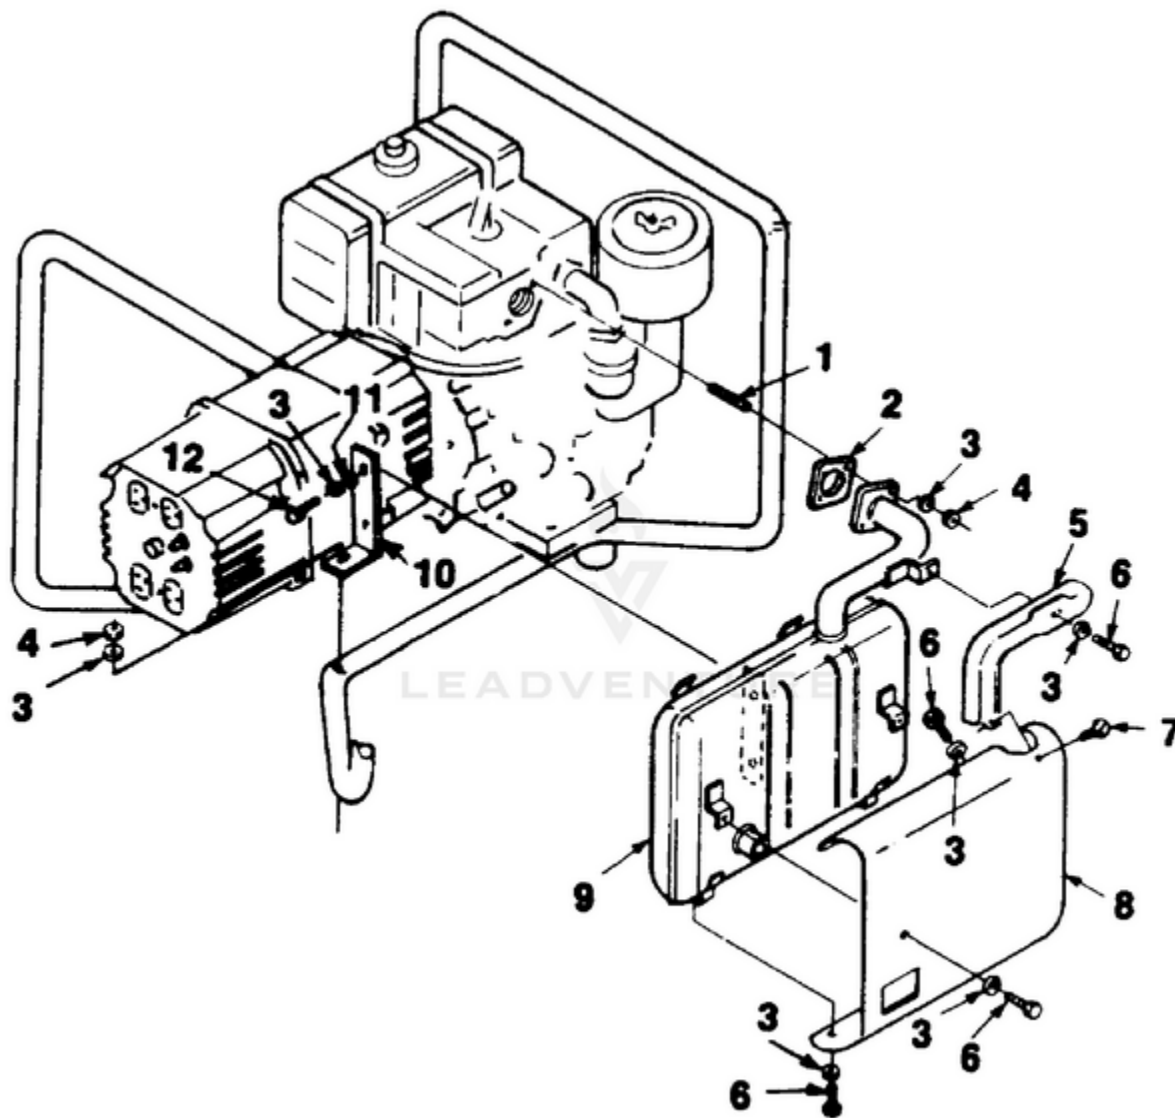

HL4400 UT-03698-A - Muffler Kit

Rendered by LeadVenture, Inc.

Ref #	Part #	Description	Qty	Context Note
	A49945A	MUFFLER KIT	1	
1	69438	STUD	2	
2	49370	GASKET- Muffler	1	
3	83009	WASHER- Lock (1/4")	11	
4	96212	NUT- (1/4-28)	3	
5	49421	SHIELD- Muffler	1	
6	80044	BOLT- (1/4-20 x 1")	7	
7	82279	SCREW- (8-18 x 3/8")	1	
8	49419	SHIELD- Muffler	1	
9	49372	MUFFLER	1	
10	03043	BRACKET- Support	1	
11	84006	WASHER- Flat	2	
12	80049	BOLT- (1/4-20 x 1/2")	1