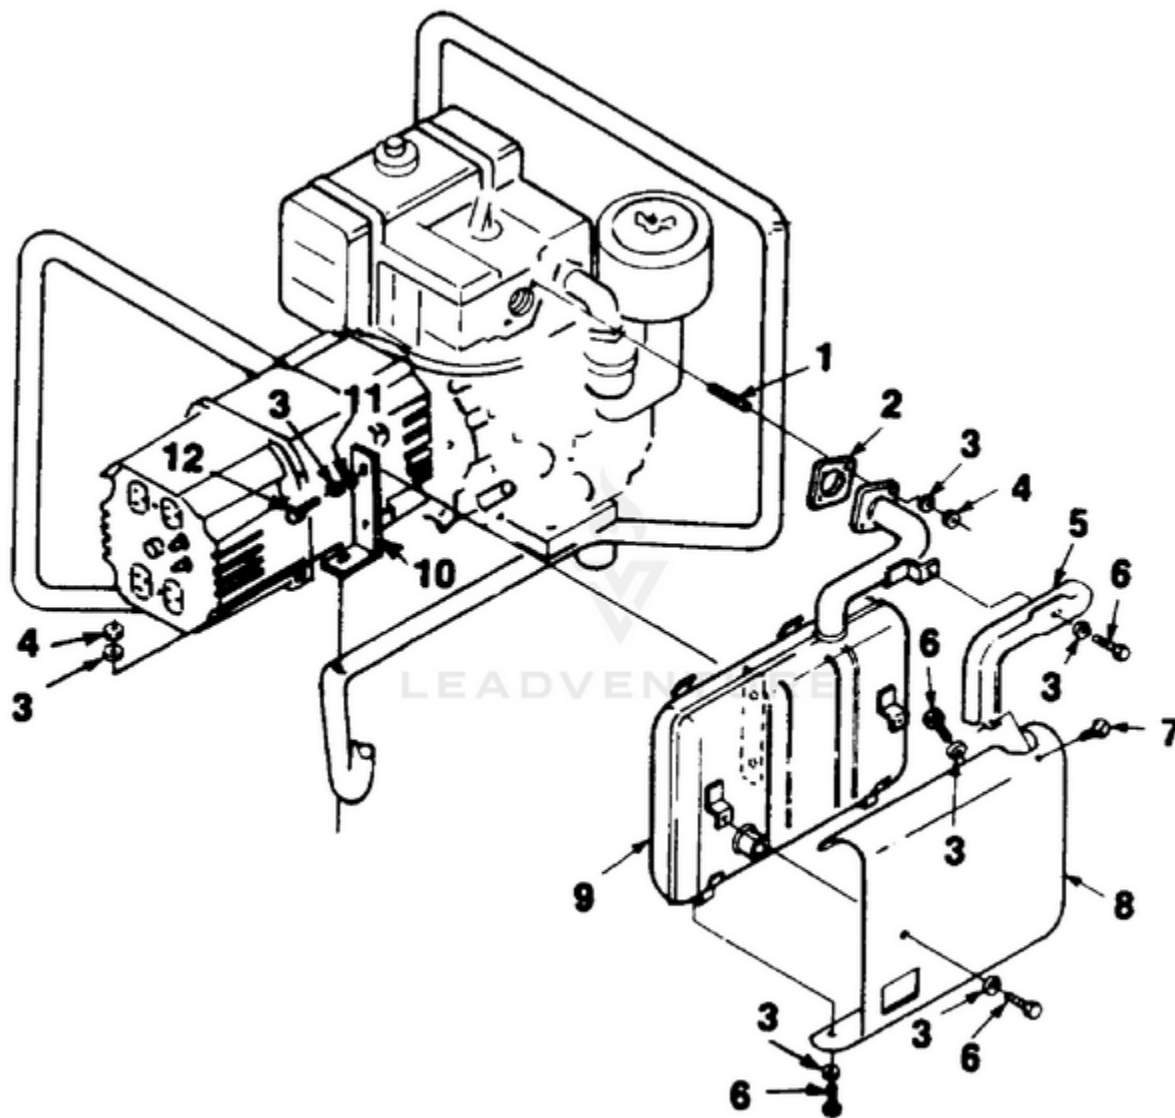

HL4400 Generator UT-03698 - Muffler Kit

Rendered by LeadVenture, Inc.

Ref #	Part #	Description	Qty	Context Note
	A49945A	MUFFLER KIT	1	
1	69438	STUD	2	
2	49370	GASKET- Muffler	1	
3	83009	WASHER- Lock (1/4")	11	
4	96212	NUT- (1/4-28)	3	
5	49421	SHIELD- Muffler	1	
6	80044	BOLT- (1/4-20 x 1")	7	
7	82279	SCREW- (8-18 x 3/8")	1	
8	49419	SHIELD- Muffler	1	
9	49372	MUFFLER	1	
10	03043	BRACKET- Support	1	
11	84006	WASHER- Flat	2	
12	80049	BOLT- (1/4-20 x 1/2")	1