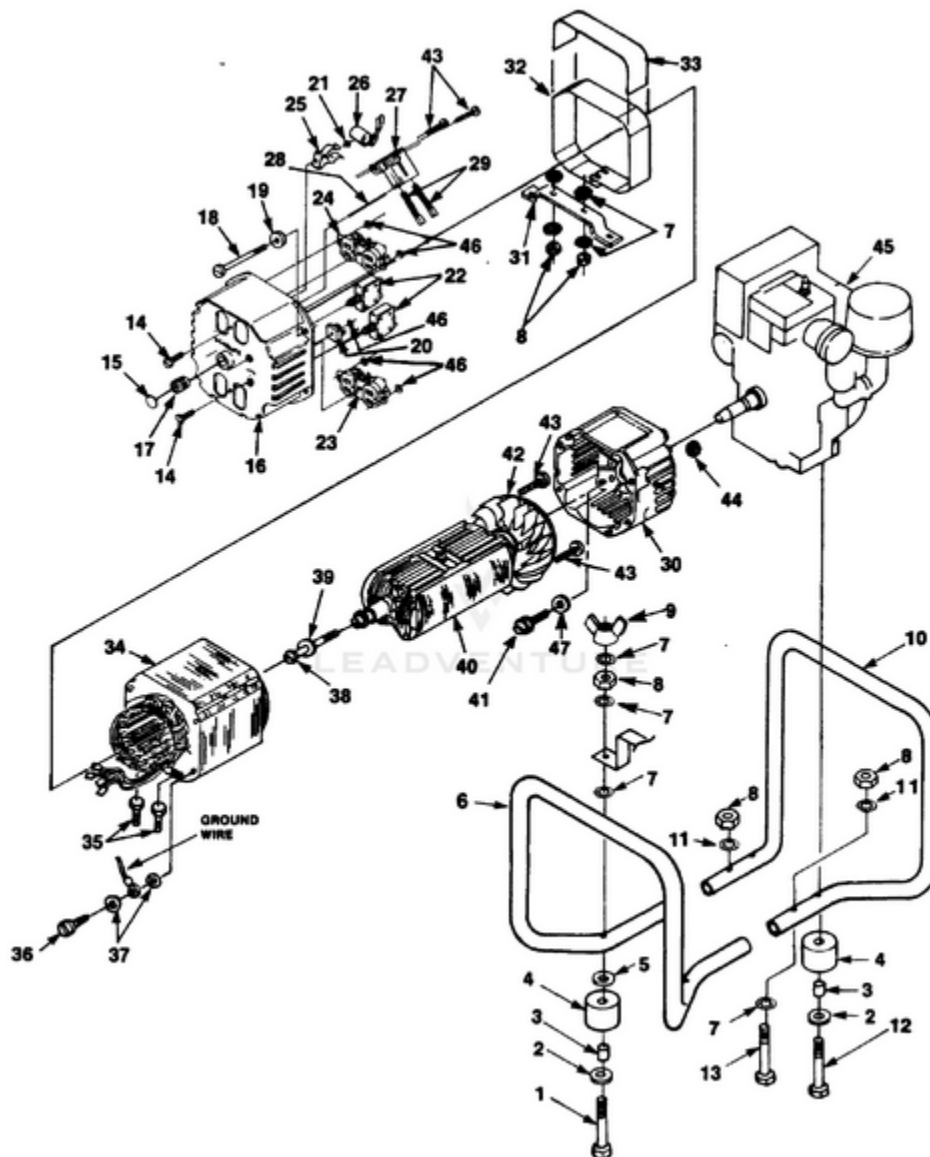

HL4400 Generator UT-03698 - Generator

Rendered by LeadVenture, Inc.

<b>Ref #</b>	<b>Part #</b>	<b>Description</b>	<b>Qty</b>	<b>Context Note</b>
1	80089	SCREW	4	
2	84046	WASHER- Flat (5/16")	4	
3	49733	SPACER- Foot	4	
4	48789	FOOT	4	
5	84058	WASHER- Flat (5/16")	6	
6	028431	MEMBER- Frame (gen. end)	1	
7	83033	WASHER- Lock (ext./Int.)	8	
8	81162	NUT- Hex (5/16-18)	8	
9	81015	NUT- Wing	1	
10	028421	MEMBER- Frame (eng. end)	1	
11	83081	WASHER- Lock (Int.)	5	
12	82530	SCREW- (5/16 x 3 1/4")	2	
13	JA400200	SCREW	1	
14	80630	SCREW- Mach. pan hd.	2	
15	02438	PLUG- Expansion	1	
16	023621	BRUSH HEAD	1	
17	03044	BEARING- Needle	1	
18	4885306	BOLT- Stator	4	
19	84124	WASHER- Flat	4	
20	95672	RECTIFIER	1	
21	02436	WASHER- Shaft retention	1	
22	49831	BREAKER- Circuit (20 amp.)	2	
23	02863	RECEPTACLE- (240 V) (Nema 6-20R)	1	
24	50991	RECEPTACLE- Duplex(Nema 5-15R)	1	
25	02435	CLIP-Spring cap	1	
26	A02860	CAPACITOR (w/ Lead)	1	
27	02365	BRUSH HOLDER	1	
	A03035	BRUSH & RETAINER KIT	1	
28	02857	PIN- Retaining	1	

Ref #	Part #	Description	Qty	Context Note
29	02664	BRUSH	2	
30	020267	BELL- End	1	
31	028451	BRACKET- Generator support	1	
32	028751	WRAPPER- Stator	1	
33	02982	DECAL- Warning	1	
34	A02432S	STATOR	1	
35	80083	SCREW- 5/16-18 x 3/4"	2	
36	82538	SCREW	1	
37	83121	WASHER- Lock (int./ext)	2	
38	4885213	BOLT- Rotor	1	
39	03433	WASHER	1	
40	A02429AS	ROTOR	1	
41	80187	SCREW-(3/8-16 x 7/8")	4	
42	A04013	FAN- Generator	1	
43	82526	SCREW- Pan hd.	4	
44	81267	NUT- Hex	4	
45		ENGINE	1	For engine replacement parts locate the engine brand name model number, and type number and consult the appropriate dealer in your area.
46	02437	WASHER- Shaft retention	5	
47	83078	WASHER- Lock (3/8")	4	