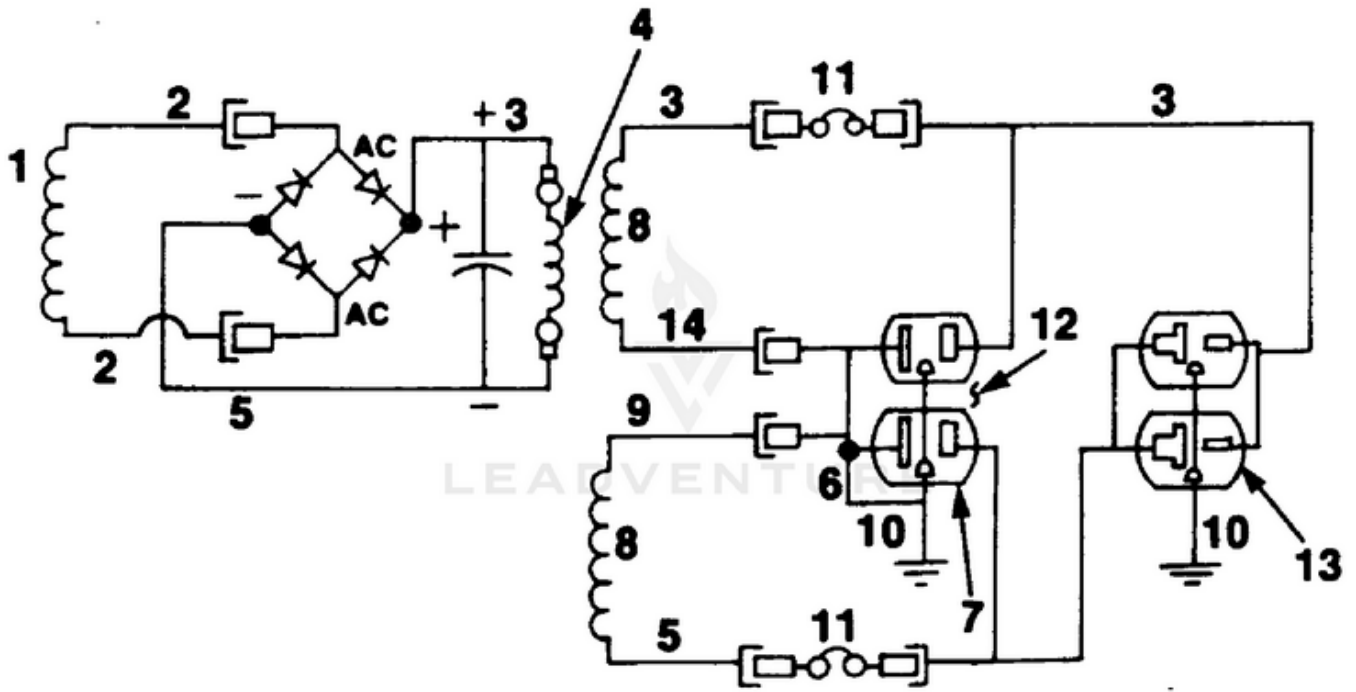

Ref #	Part #	Description	Qty	Context Note
	A49945A	MUFFLER KIT	1	
1	69438	STUD	2	
2	49370	GASKET- Muffler	1	
3	83009	WASHER- Lock (1/4")	11	
4	96212	NUT- (1/4-28)	3	
5	49421	SHIELD- Muffler	1	
6	80044	BOLT- (1/4-20 x 1")	7	
7	82279	SCREW- (8-18 x 3/8")	1	
8	49419	SHIELD- Muffler	1	
9	49372	MUFFLER	1	
10	03043	BRACKET- Support	1	
11	84006	WASHER- Flat	2	
12	80049	BOLT- (1/4-20 x 1/2")	1	

HL4400 Generator UT-03698 - Wiring Diagram

Rendered by LeadVenture, Inc.