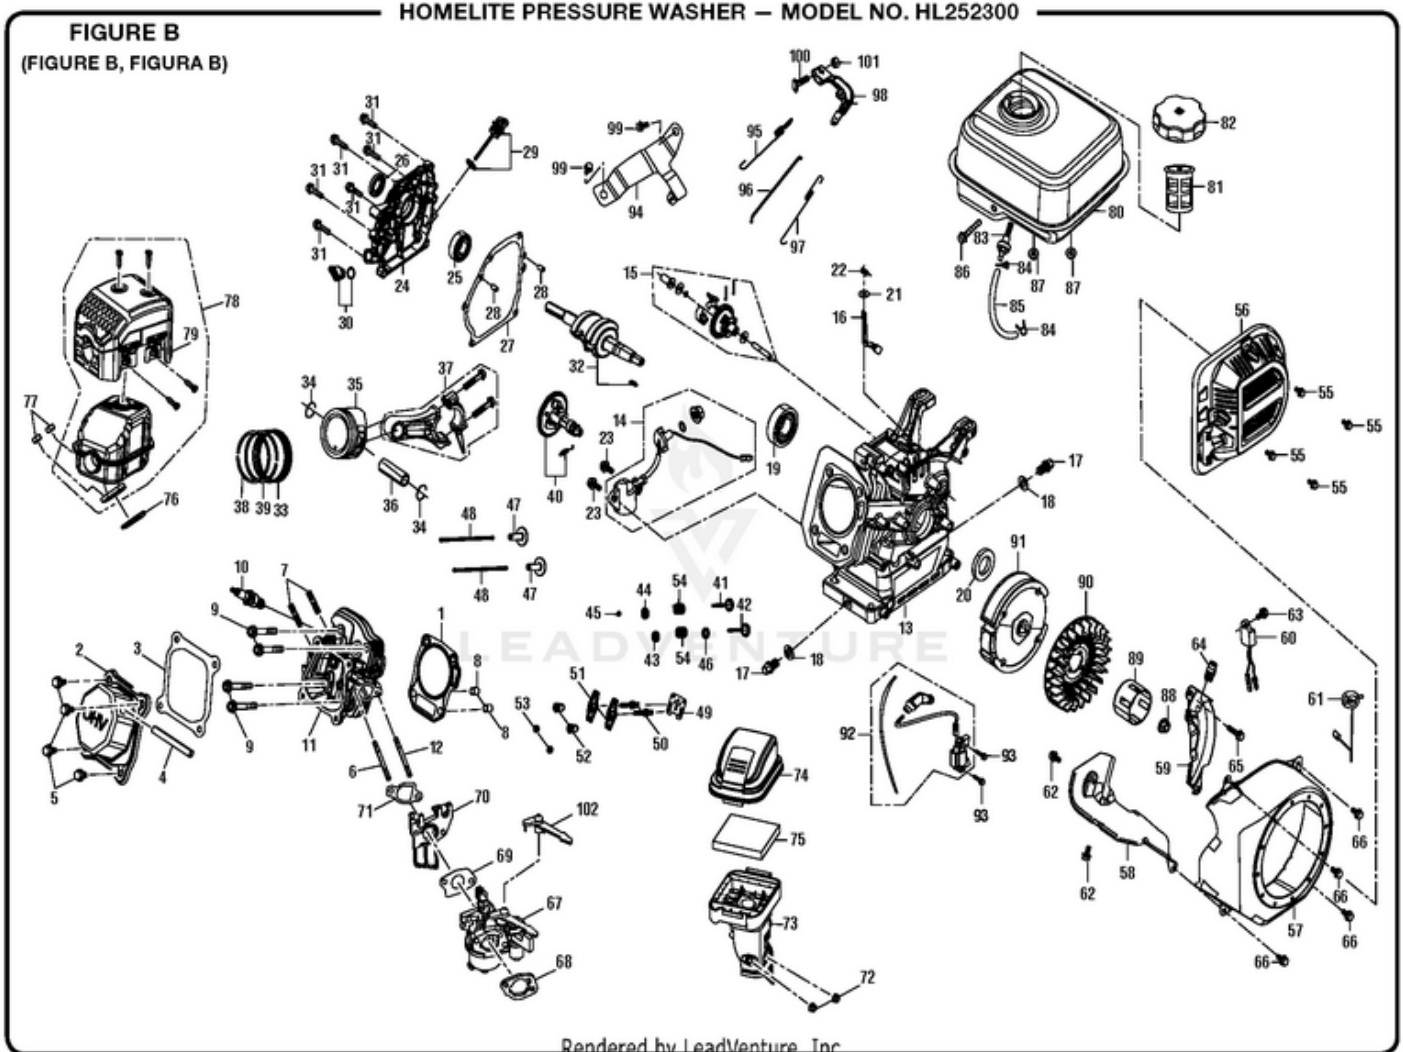

HL252300 Pressure Washer - Figure B

Rendered by LeadVenture, Inc

Ref #	Part #	Description	Qty
1	099980425001	Cylinder Head Gasket	1
2	099980425002	Cylinder Head Cover Assembly	1
3	099980425003	Gasket Cylinder Head Cover	1
4	099980425004	Breather Tube	1
5	099980425005	Bolt	4
6	099980425006	Stud	1
7	099980425007	Stud	2
8	099980425008	Pin	2
9	099980425009	Cylinder Head Bolt	4
10	099980425010	Spark Plug	1
11	099980425011	Cylinder Head Assembly	1
12	099980425012	Stud	1
13	099980425013	Crankcase Assembly	1
14	099980425014	Engine Oil Sensor	1
15	099980425015	Governor Gear Assembly	1
16	099980425016	Governor Arm	1
17	099980425017	Drain Plug Bolt	2
18	099980425018	Washer	2
19	099980425019	Bearing	1
20	099980425020	Oil Seal	1
21	099980425021	Governor Gear Washer	1
22	099980425022	Pin	1
23	099980425023	Bolt	2
24	099980425024	Crankcase Cover Assembly	1
25	099980425025	Bearing	1
26	099980425026	Oil Seal	1
27	099980425027	Crankcase Gasket	1
28	099980425028	Pin	2
29	099980425029	Oil Dipstick Assembly	1
30	099980425030	Engine Oil Plug Assembly	1
31	099980425031	Bolt	6
32	099980425032	Crankshaft Assembly	1
33	099980425033	Oil Ring Set	1
34	099980425034	Piston Pin Clip	2
35	099980425035	Piston Assembly	1
36	099980425036	Piston Pin	1
37	099980425037	Connecting Rod	1
38	099980425038	First Ring	1
39	099980425039	Second Ring	1
40	099980425040	Camshaft Assembly	1
41	099980425041	Exhaust Valve	1
42	099980425042	Intake Valve	1
43	099980425043	Valve Spring Seat	1
44	099980425044	Exhaust Valve Retainer	1
45	099980425045	Valve Rotator	1