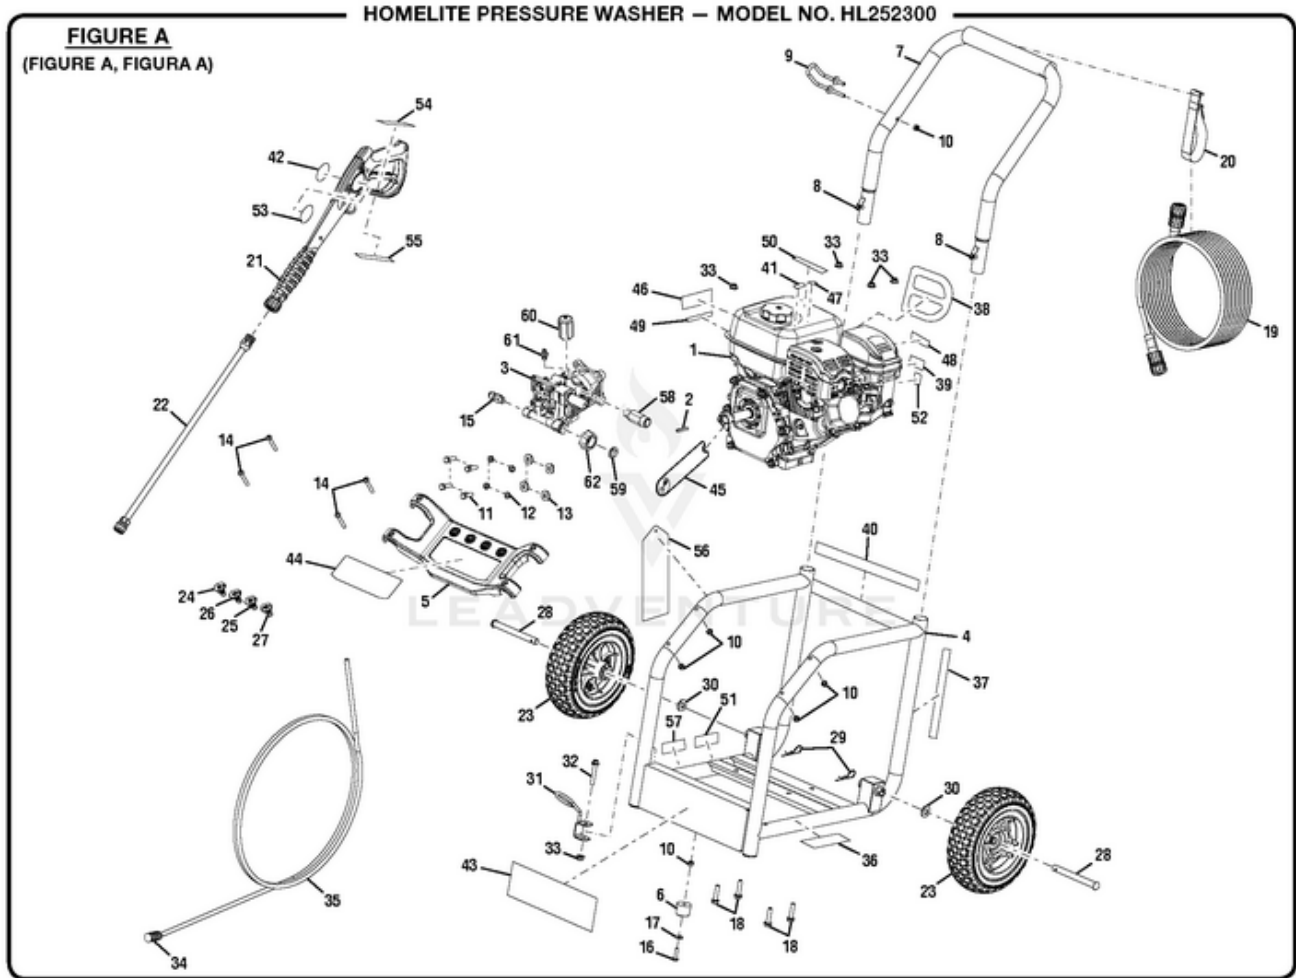

HL252300 Pressure Washer - Figure A

<b>Ref #</b>	<b>Part #</b>	<b>Description</b>	<b>Qty</b>
1	309591066	Engine	1
2	678041002	Output Shaft Key (3/16 x 35 mm)	1
3	308418004	Pump	1
4	308582026	Main Frame	1
5	518790009	Nozzle Holder	1
6	561307003	Rubber Foot	1
7	308638023	Handle Assembly	1
8	308421004	Lock Button w/Spring Clip	2
9	308316002	Wand Holder (Upper)	1
10	678016006	Lock Nut (1/4-20)	6
11	661557011	Bolt (5/16-24 x 27 mm, Hex Hd.)	4
12	638678001	Lock Washer (5/16 in.)	4
13	638675002	Washer (5/16 in.)	4
14	661501007	Screw (1/4-20 x 2.0 in., Torx)	4
15	678169004	Thermal Release Valve	1
16	661503004	Bolt (1/4-20 x 1-1/4 in.)	1
17	638128004	Washer (1/4 in.)	1
18	660764002	Bolt (M8 x 40 mm, Hex Flange Hd.)	4
19	308835006	Hose	1
20	310801001	Hook and Loop Strap	1
21	308760019	Trigger Handle	1
22	308506006	Extension Wand	1
23	308451018	Wheel Assembly (10 in. x 3 in.)	2
24	308697013	Nozzle, 0deg	1
25	308700013	Nozzle 40deg	1
26	308699013	Nozzle 25deg	1
27	308706006	Soap Nozzle	1
28	620599014	Axle	2
29	678238001	Hitch Pin	2
30	638275002	Washer (1/2 in.)	2
31	678243008	Wand Holder (Lower)	1
32	661505003	Bolt (M8 x 50 mm, Flange Hd.)	1
33	678774001	Lock Nut (M8 x 1.25)	5
34	518391001	Filter	1
35	561399003	Chemical Siphon Tube	1
36	940617071	Pump Start Label	1
37	940617072	Engine Start Label	1
38	940633005	Recoil Label	1
39	940647049	Choke Label	1
40	940678136	Data Label	1
41	940680027	Hot Surface Label	1
42	940705095	Trigger Handle Logo Label	1
43	940748005	Homelite Label	1
44	940779038	Performance Label	1
45	940871002	Add Oil Label	1