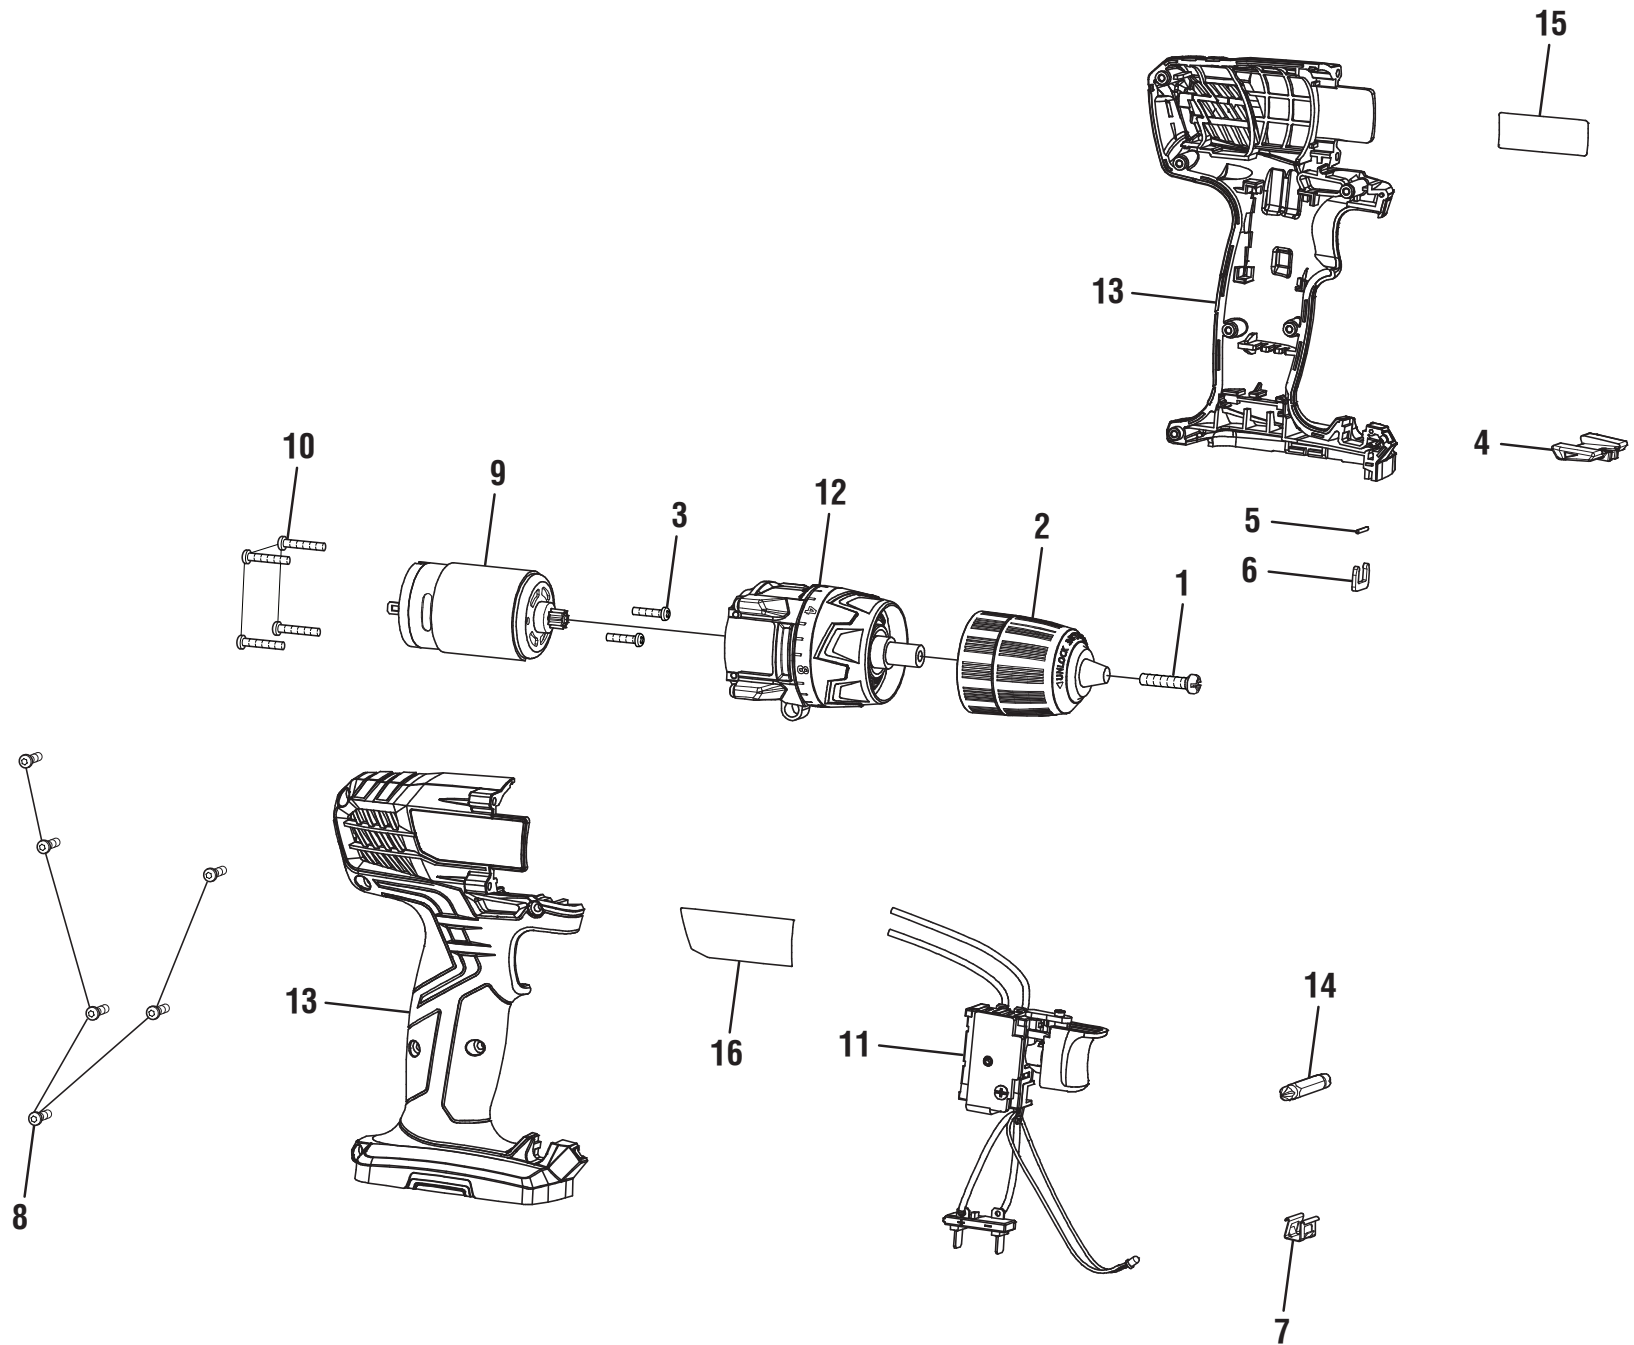

RYOBI 12 VOLT, 3/8 in. DRILL REVERSIBLE – MODEL NUMBER HJP003

RYOBI 12 VOLT, 3/8 in. DRILL REVERSIBLE – MODEL NUMBER HJP003

The model number will be found on a label attached to the motor housing. Always mention the model number in all correspondence regarding your **12 VOLT, 3/8 in. DRILL REVERSIBLE** or when ordering parts.

PARTS LIST

KEY NO.	PART NUMBER	DESCRIPTION	QTY	KEY NO.	PART NUMBER	DESCRIPTION	QTY
1	6612002	Screw (M5 x 26 mm).....	1	12	202650001	Gear Train Assembly.....	1
2	670743004	Chuck.....	1	13	202649001	Housing Assembly (Inc. Key Nos. 15-16)	1
3	660211038	Screw (M3 x 5 mm).....	2	14	6782045	Double Ended Bit (#2 Phillips Head/#6 Slotted x 50 mm)	1
4	525992001	Forward/Reverse Button.....	1	15	940114179	Logo Label	1
5	632341001	Spring Pin	1	16	941121185	Data Label.....	1
6	632340001	Housing Clip	1	Not Shown:			
7	630206007	Bit Holder.....	1	140157007	Charger (C123D).....	1	
8	660570004	Screw (M3 x 14 mm).....	6	130194001	Battery Pack.....	1	
9	230494001	Motor Assembly.....	1	990000616	Operator's Manual		
10	660230006	Screw (M3 x 20 mm).....	4	8-7-13 (REV:01)			
11	270013083	Switch Assembly	1				