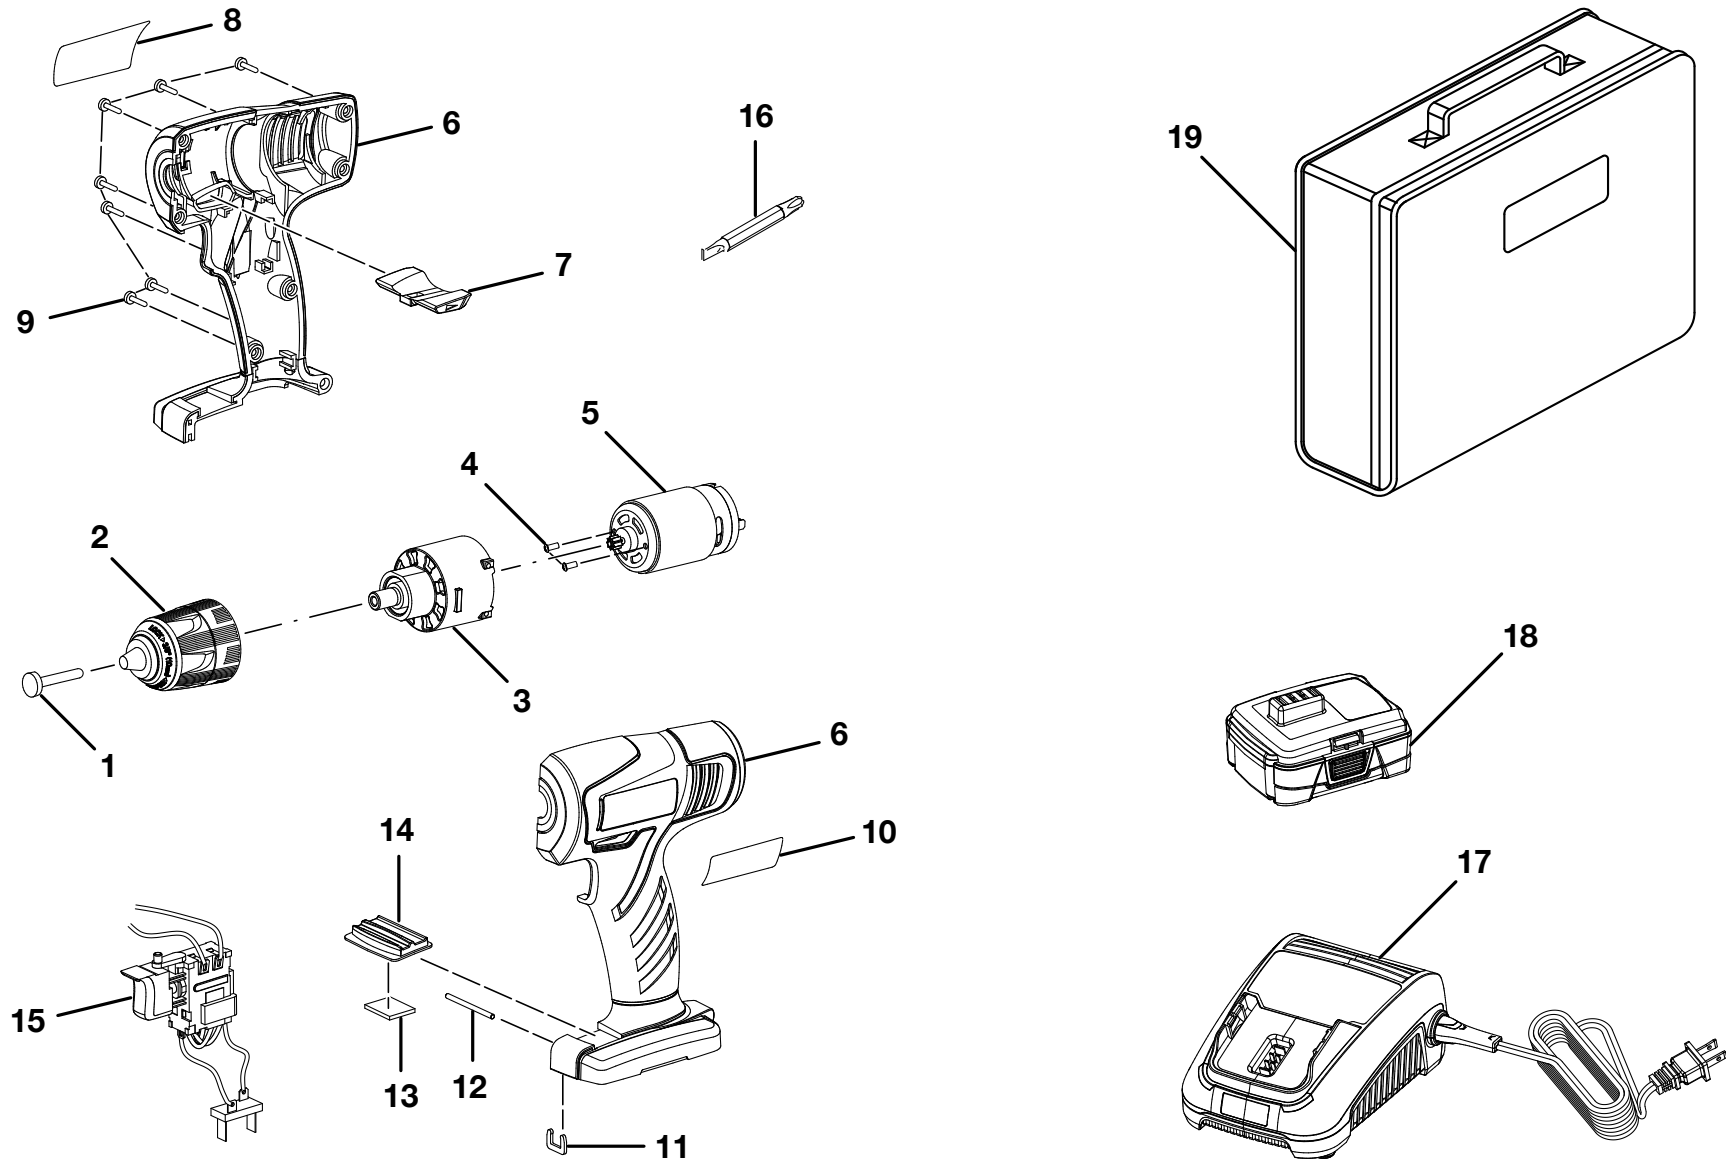

RYOBI 3/8 in. DRILL – MODEL NUMBER HJP001

## RYOBI 3/8 in. DRILL – MODEL NUMBER HJP001

The model number will be found on a label attached to the motor housing. Always mention the model number in all correspondence regarding your **Drill** or when ordering repair parts.

### PARTS LIST

KEY NO.	PART NUMBER	DESCRIPTION	QTY
1	6612002	Screw (M5 x 26 mm).....	1
2	690033085	Chuck .....	1
3	220009120	Gear Box Assembly .....	1
4	6621106	Screw (M3 x 6 mm).....	2
5	230006008	Motor Assembly .....	1
6	302503001	Housing Assembly.....	1
7	516750001	Forward/Reverse Selector .....	1
8	940045193	Data Label .....	1
9	660570004	Screw (M3 x 14 mm).....	7
10	940114178	Logo Label.....	1
11	632340001	Housing Clip .....	1
12	632341001	Roll Pin .....	1
13	671479004	Magnet .....	1
14	561964001	Bit Holder.....	1
15	270001455	Switch Assembly .....	1
16	6782045	Double Ended Bit .....	1
17	140109009	Charger .....	1
18	130503001	Battery Pack .....	1
19	902033003	Tool Bag.....	1
	987000182	Operator's Manual (960931233)	
	4-17-12		
	(REV:06)		