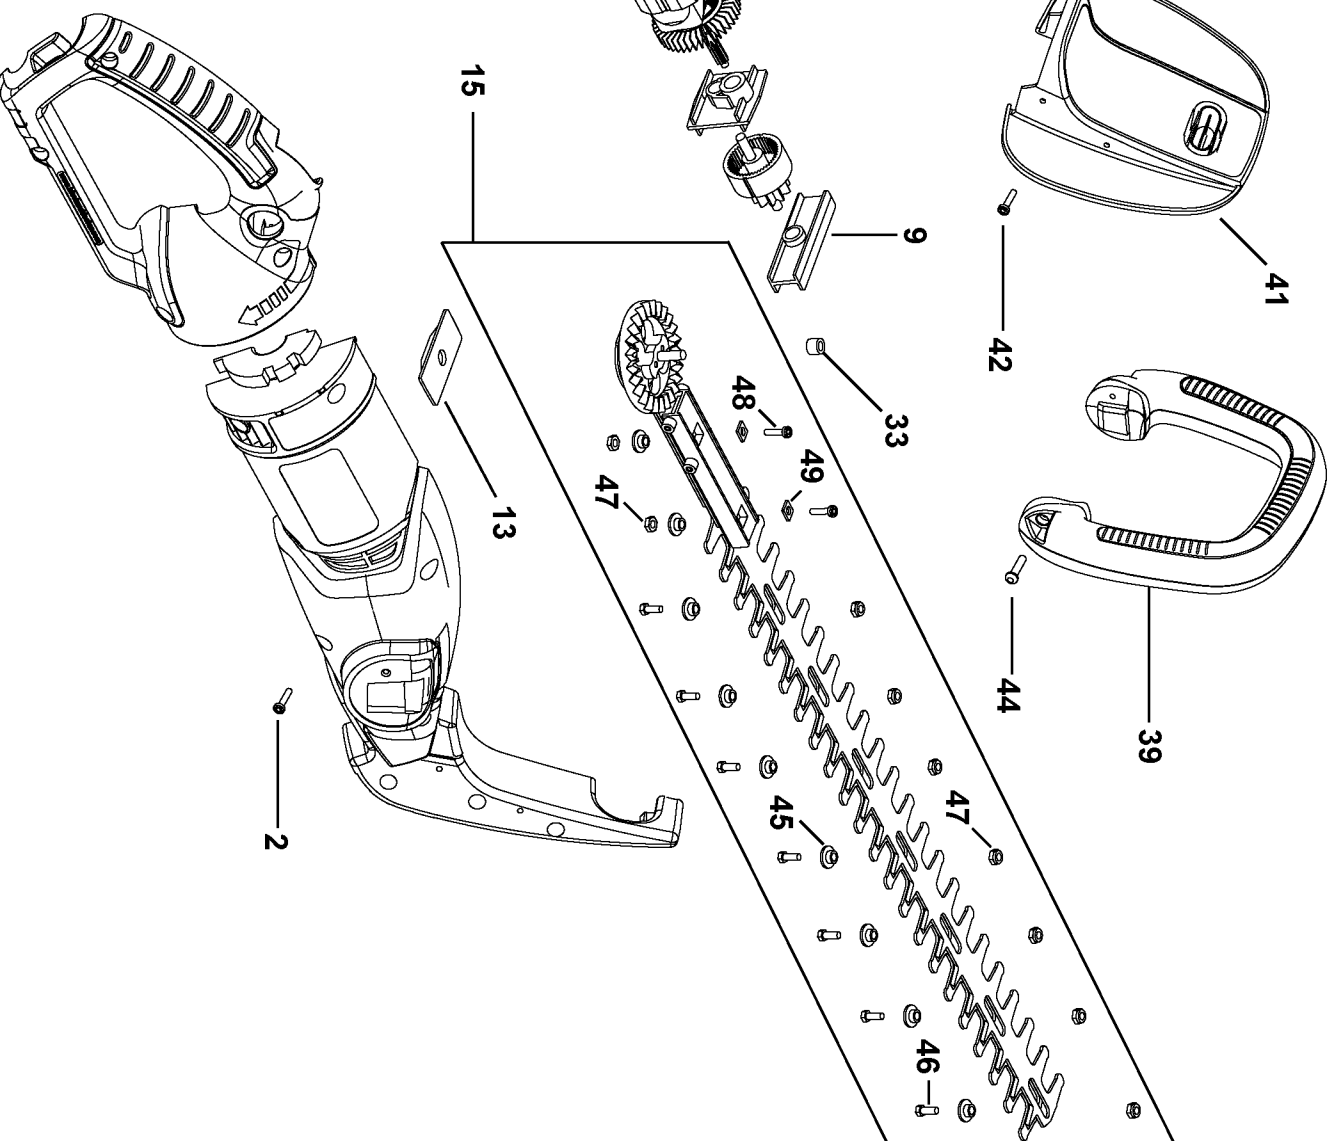

800

Parts List for HH2455 Type 3

Item Number	Part Number	Description	Qty Required
2	375669	SCREW	12
4	90568955	MOTOR ASSY.	1
6	90525135	BRUSH	2
9	477775-00	INTERSHAFT	1
13	478565-00	SUPPORT ASSY.	1
15	90640927	BLADE & GEAR	1
19	394263-00	SPRING	1
20	394262-00	COMP. SPRING	1
21	90109982	TRIGGER	1
22	477930-00	LOCK BUTTON	1
24	90555661	CORDSET	1
25	90555662	LEAD WIRE	1
26	90555658	LEVER ASSEMBLY	1
27	90555659	LOCK BUTTON	1
31	90556721	BRAND LABEL	1
32	90616549	INFORMATION LABEL	1
33	90526767	SLEEVE BEARING	1
36	329301-00	CLAMP,CORD	1
37	330019-02	SCREW,PLASTITE	2
38	90560188	CORD PROTECTOR	1
39	478789-00	BAIL HANDLE	1
42	90524988	SCREW	4
44	330019-04	SCREW,PLASTITE	2
45	376614-01	SPACER	9
46	98022-16	SCREW	7
47	148641-00	NUT,LOCK	9
48	371954-01	BLADE BOLT	2

Parts List for HH2455 Type 3

Item Number	Part Number	Description	Qty Required
49	487885-00	SQUARE WASHER	2
800	429698-00	GREASE:4 LB CAN	1