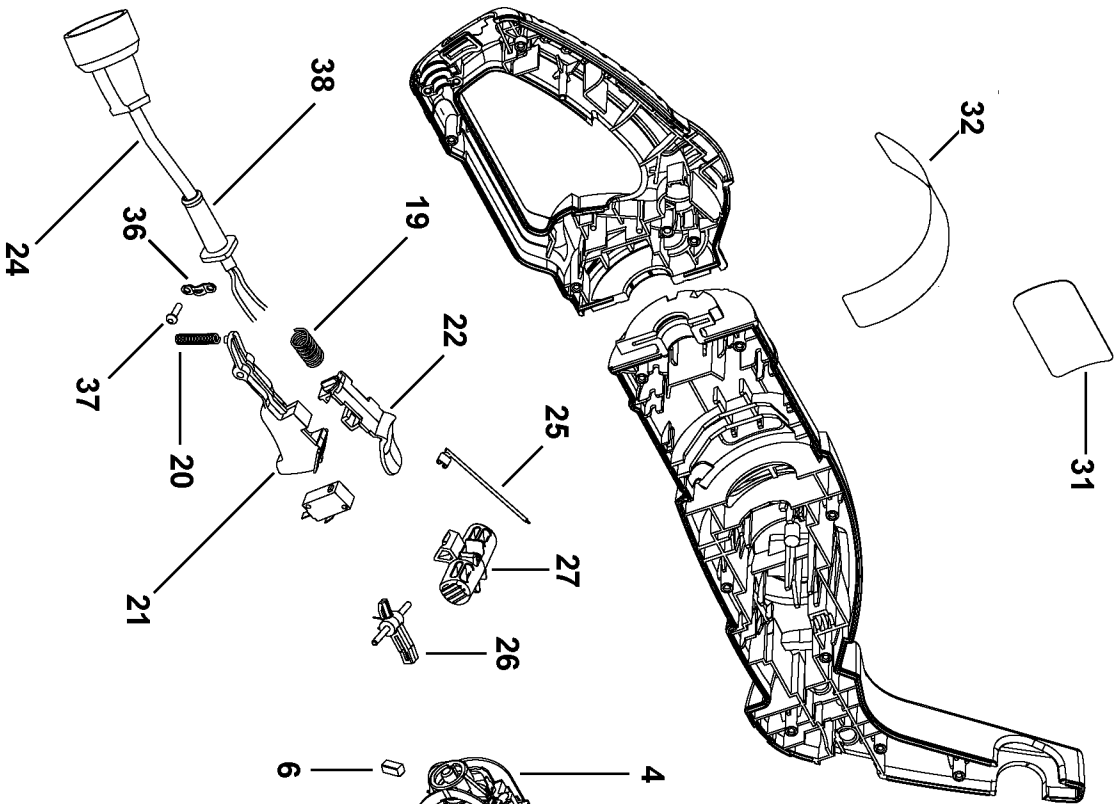

800

Parts List for HH2455 Type 3

Item Number	Part Number	Description	Qty Required
2	375669	SCREW	12
4	90568955	MOTOR ASSY.	1
6	90525135	BRUSH	2
9	477775-00	INTERSHAFT	1
13	478565-00	SUPPORT ASSY.	1
15	90640927	BLADE & GEAR	1
19	394263-00	SPRING	1
20	394262-00	COMP. SPRING	1
21	90109982	TRIGGER	1
22	477930-00	LOCK BUTTON	1
24	90555661	CORDSET	1
25	90555662	LEAD WIRE	1
26	90555658	LEVER ASSEMBLY	1
27	90555659	LOCK BUTTON	1
31	90556721	BRAND LABEL	1
32	90616549	INFORMATION LABEL	1
33	90526767	SLEEVE BEARING	1
36	329301-00	CLAMP,CORD	1
37	330019-02	SCREW,PLASTITE	2
38	90560188	CORD PROTECTOR	1
39	478789-00	BAIL HANDLE	1
42	90524988	SCREW	4
44	330019-04	SCREW,PLASTITE	2
45	376614-01	SPACER	9
46	98022-16	SCREW	7
47	148641-00	NUT,LOCK	9
48	371954-01	BLADE BOLT	2

Parts List for HH2455 Type 3

Item Number	Part Number	Description	Qty Required
49	487885-00	SQUARE WASHER	2
800	429698-00	GREASE:4 LB CAN	1