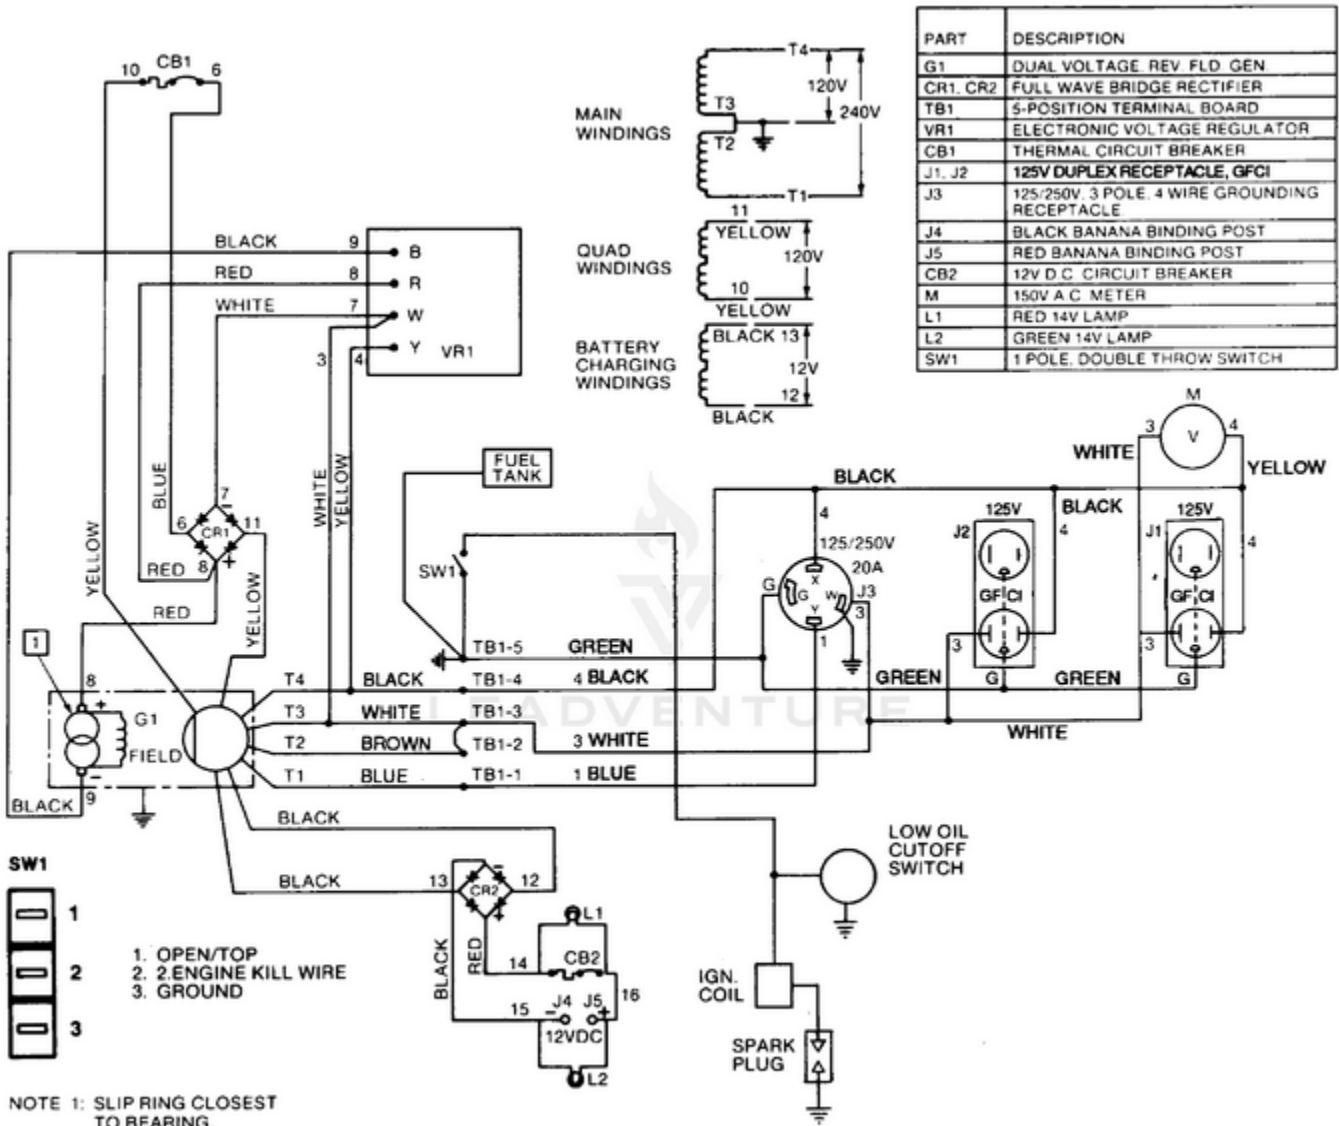

Ref #	Part #	Description	Qty	Context Note
33	49005	VALVE-Fuel FUEL LINE	1	
34	A49306	ASSEMBLY (See Note 2)	1	Cut fuel line to the desired length
35	A493211A	ROLL CAGE	1	
36	49340	DECAL-Fuel Valve	1	
37	49598	DECAL- Caution	1	

HGE3500A Generator UT-03623-A - Wiring Diagram

Rendered by LeadVenture, Inc.