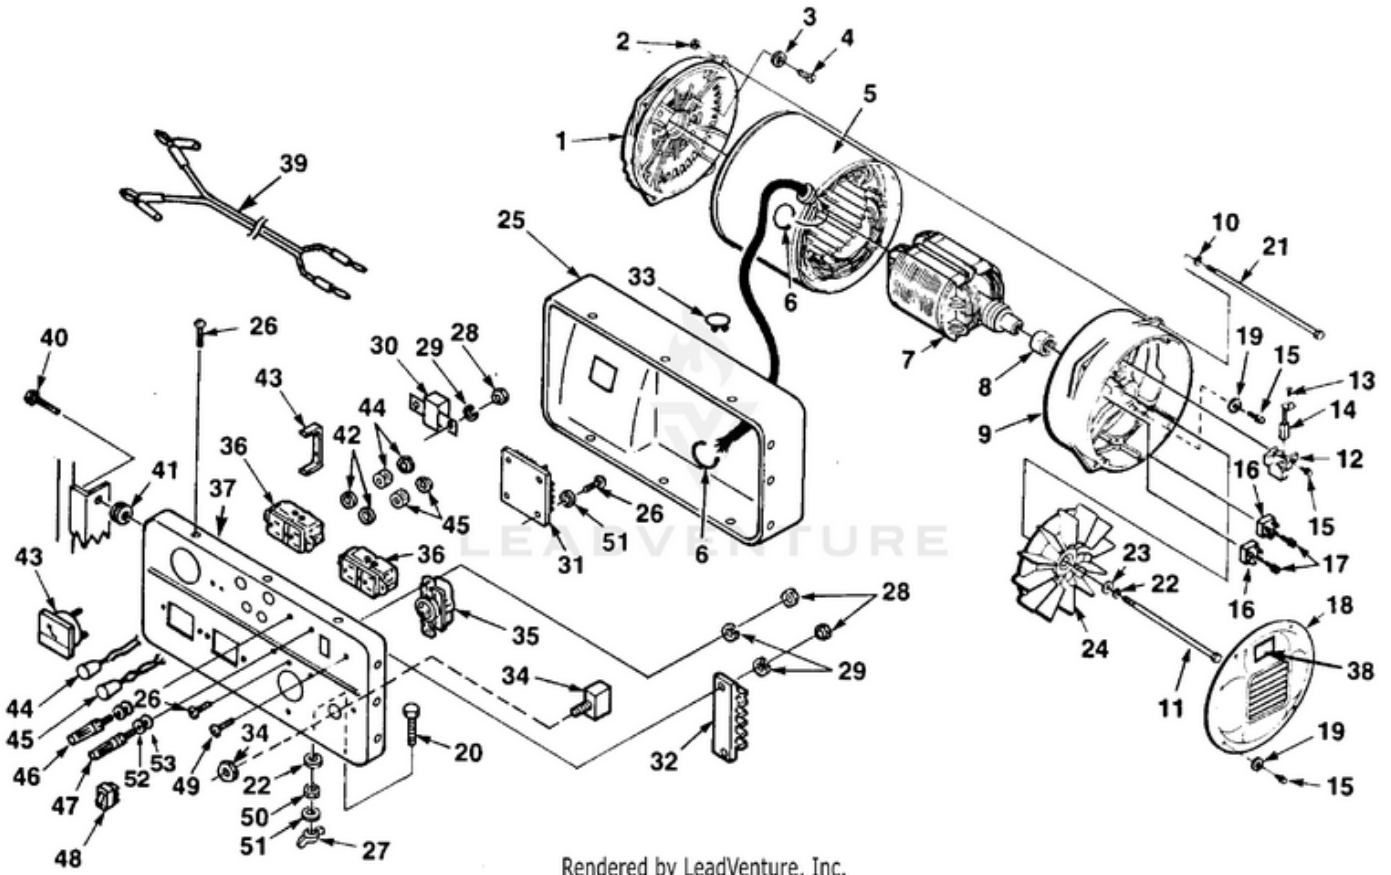

HGE3500A Generator UT-03623-A - Generator & Control Box

Ref #	Part #	Description	Qty	Context Note
1	5375225	END BELL-Generator	1	
2	81053	NUT-Hex (1/4-20")	4	
3	83117	WASHER-Lock Int./Ext.	4	
4	80187	SCREW-Hex Hd. (3/8-16 X 7/8")	4	
5	A49127AS	STATOR & SHELL	1	
6	46840	TIE CABLE	4	
7	A49099S	ROTOR	1	
8	53819	BEARING	1	
9	537592	BRUSH HEAD	1	
10	830771	WASHER-Lock Int. (.035 thick)	4	
11	4885209	BOLT-Rotor	1	
12	53760	BRUSH HOLDER	1	
13	80260	SCREW-Mach. (8-32 X 3/8")	2	
14	53762	BRUSH	2	
15	82474	SCREW-Thd. Form. (8-32)	7	
16	53818	RECTIFIER	2	
17	82205	SCREW-Thd. Form. (8-32 X 3/4")	3	
18	513941	COVER-Brush Head	1	
19	83022	WASHER-Lock Int. (#8)	5	
20	80085	SCREW-Hex Cap (5/16-18 X 1")	1	
21	4885304	BOLT-Stator	4	
22	83002	WASHER-Lock (5/16")	1	
23	84058	WASHER-Flat (5/16")	1	
24	A53769	FAN	1	
25	A49271	PANEL COVER (Inc. #27)	1	
26	80577	SCREW-Pan Hd. (8-32 X 3/8")	14	
27	81015	NUT-Wing (5/16-18")	1	
28	81009	NUT (8-32)	10	
29	83060	WASHER-Lock (#8)	10	
30	49298	BREAKER-Circuit (D.C.)	1	
31	A48999D	VOLTAGE REGULATOR	1	
32	42366	BLOCK TERMINAL	1	
33	49368	CLAMP-Cable	1	
34	48952	BREAKER-Circuit (A.C.) (includes Nut)	1	
35	46508	RECEPTACLE-Locking (L14-20R)	1	
36	04058	RECEPTACLE- Duplex (GFCI) (5-15R)	2	
37	A01687	PANEL-Control	1	
38	49613	DECAL-Warning	1	
39	A49380	LEAD-D.C.	1	
40	49748	SCREW-Pan Hd. (1/4-20 X 3/4)	4	
41	49351	GROMMET-Isolator	4	
42	84110	WASHER-Flat (#10)	2	
43	49472	VOLTMETER	1	
44	A49365	PILOT LIGHT (Red) (includes Nut & Washer)	1	
45	A49366A	PILOT LIGHT (Green) (includes Nut & Washer)	1	

Ref #	Part #	Description	Qty	Context Note
46	00533	BANANA JACK (Black)	1	
47	00525	BANANA JACK (Red)	1	
48	49299	SWITCH-Rocker	1	
49	80582	SCREW-Pan Hd. (#8-32 X 5/8")	2	
50	81018	NUT-Hex (5/16-18")	1	
51	84025	WASHER	4	
52	01583	WASHER-Insulating	2	
53	01582	WASHER-Shoulder	2	