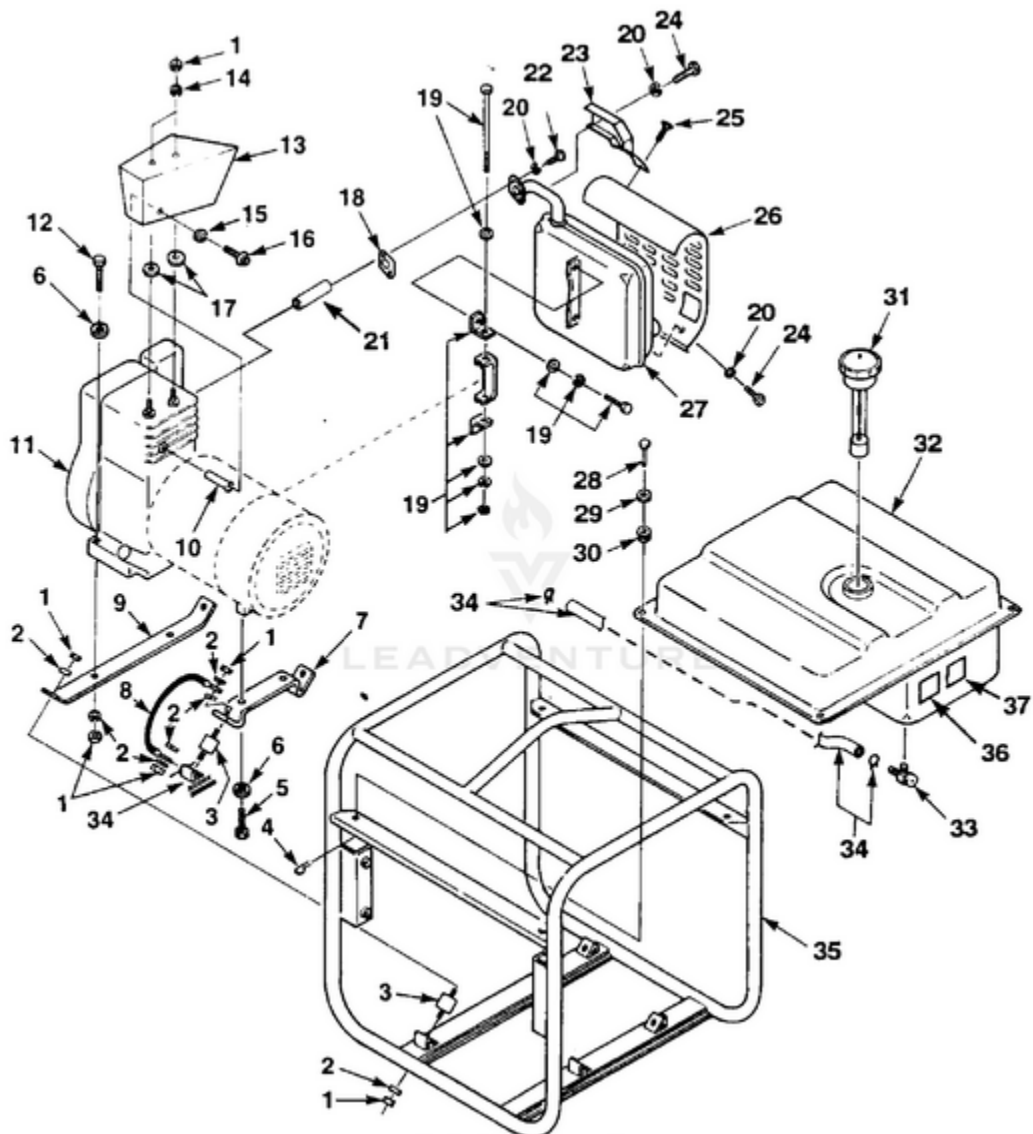

HGE3500A Generator UT-03623-A - Muffler & Frame

Rendered by LeadVenture, Inc.

Ref #	Part #	Description	Qty	Context Note
1	81162	NUT- (5/16-18")	10	
2	83081	WASHER-Lock Int.	12	
3	49367	ISOLATOR- Vibration	4	
4	49412	PIN-Cottor Hair	4	
5	82206	SCREW-Hex Tapping (5/16-18 X 1")	2	
6	83081	WASHER-Lock Int.	4	
7	48944	SUPPORT-Generator	1	
8	A49399	GROUND STRAP	1	
9	49265	SUPPORT-Engine	1	
10	49392	SPACER	1	
11		ENGINE (See Note 1)	1	For Engine replacement parts on HG3500A Engine Model #170432, Type #6112-01, see your Briggs & Stratton Dealer.
12	80197	SCREW-Hex Hd. (5/16-18 X 2")	2	
13	493481	DEFLECTOR-Air	1	
14	83030	WASHER-Lock	2	
15	84110	WASHER-Flat(#10)	1	
16	46044A	SCREW (10-24 X 1 1/2")	1	
17	84032	WASHER-Flat (5/16")	2	
18	49370	GASKET-Muffler	1	
19	A49304	MUFFLER BRACKET KIT	1	
20	83009	WASHER (1/4")	12	
21	96127	STUD-Cylinder	2	
22	96212	NUT-Hex	2	
23	49421	SHIELD-Exhaust	1	
24	80044	SCREW-Hex Cap (14-20 X 1 1/8")	7	
25	82279	SCREW-Tap Pan Hd. (#8-18 X 3/8")	1	
26	49419	SHIELD-Muffler	1	
27	49372	MUFFLER	1	
28	49329	PIN-Clevis	4	
29	84006	WASHER-Flat (1/4")	4	
30	49351	GROMMET-Isolator	3	
31	49179	CAP-Fuel	1	
32	489311	FUEL TANK	1