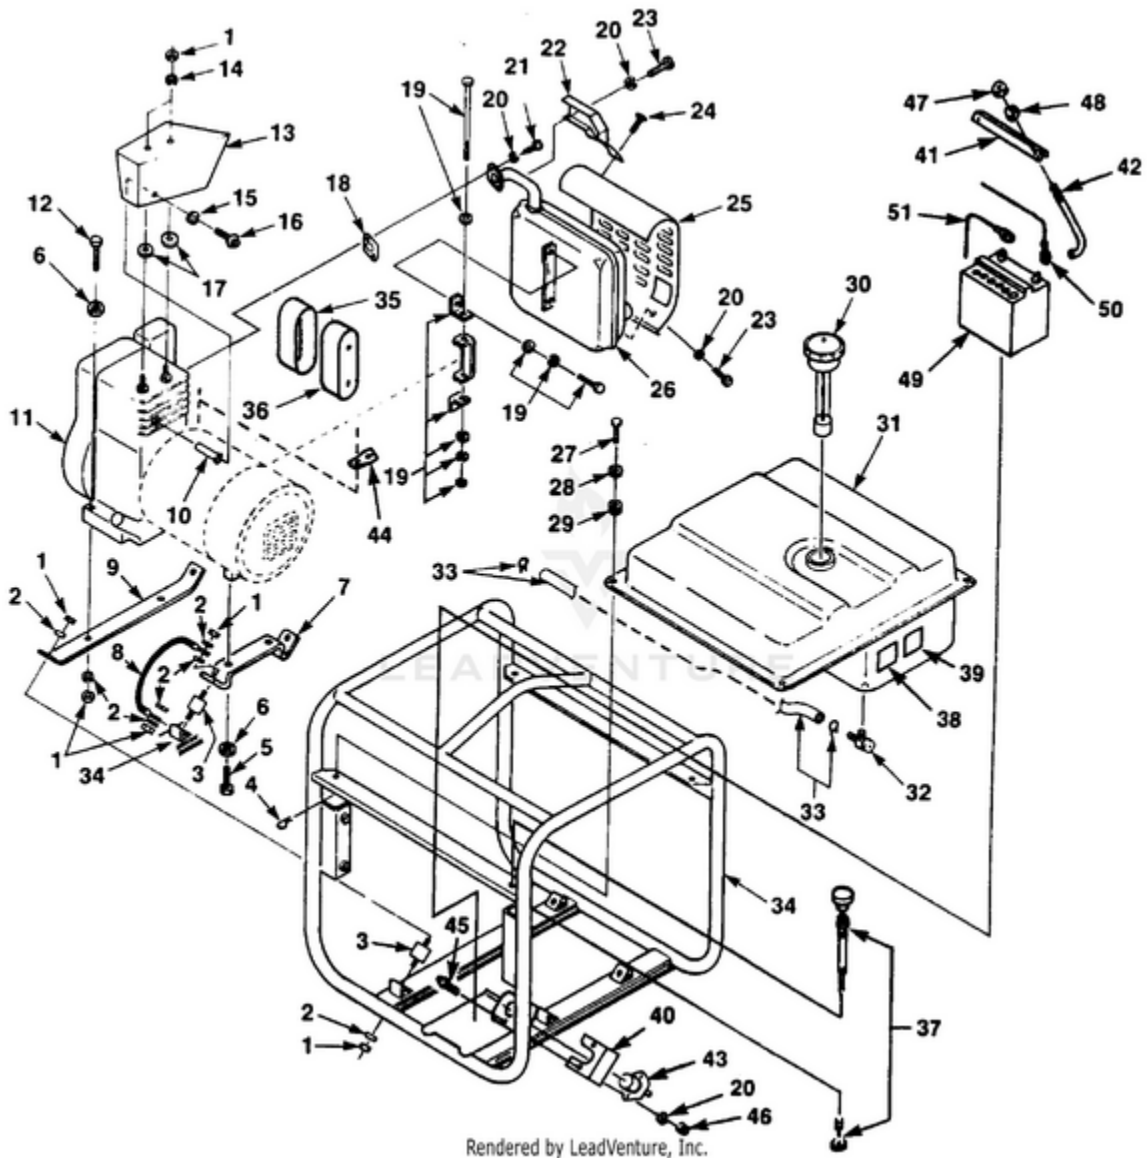

HGE3500 Generator UT-03639 - Muffler, Tank & Frame

Ref #	Part #	Description	Qty	Context Note
1	81162	NUT- 5/16-18"	10	
2	83081	WASHER-Lock int. 5/16"	12	
3	49367	ISOLATOR- Vibration	4	
4	49412	PIN- Cotter hair	4	
5	82206	SCREW- Hex tapping 5/16-18 x 1"	2	
6	83033	WASHER- Lock int. 5/16"	4	
7	48944	SUPPORT- Generator	1	
8	A49399	GROUND STRAP	1	
9	49265	SUPPORT- Engine	1	
10	49392	SPACER (HG3500)	1	
11		ENGINE (See Note 1)	1	For Engine replacement parts on HG3500, Engine Model #170432 Type #5138-01 and HGE3500 Engine Model #170437 Type #0024-70 see your Briggs and Stratton Dealer.
12	80288	SCREW- Hex hd 5/16-18 x 1 3/4"	2	
13	493481	DEFLECTOR- Air (HG3500)	1	
14	83030	WASHER- Lock	2	
15	84110	WASHER-Flat #10 (HG3500)	1	
16	46044A	SCREW 10-24 x 1 1/2" (HG3500)	1	
17	84032	WASHER- Flat 5/16" (HG3500)	2	
18	49370	GASKET- Muffler	1	
19	A49304	MUFFLER BRACKET KIT	1	
20	83009	WASHER- Lock 1/4"	12	
21	82302	SCREW- Cap hex sock 1/4-20 x 1/16"	2	
22	49421	SHIELD- Exhaust	1	
23	80044	SCREW- Hex cap 1/4-20 x 1 1/8"	7	
24	82279	SCREW- Tap pan hd #8-18 x 3/8"	1	
25	49419	SHIELD- Muffler	1	
26	49372	MUFFLER	1	
27	49329	PIN- Clevis	4