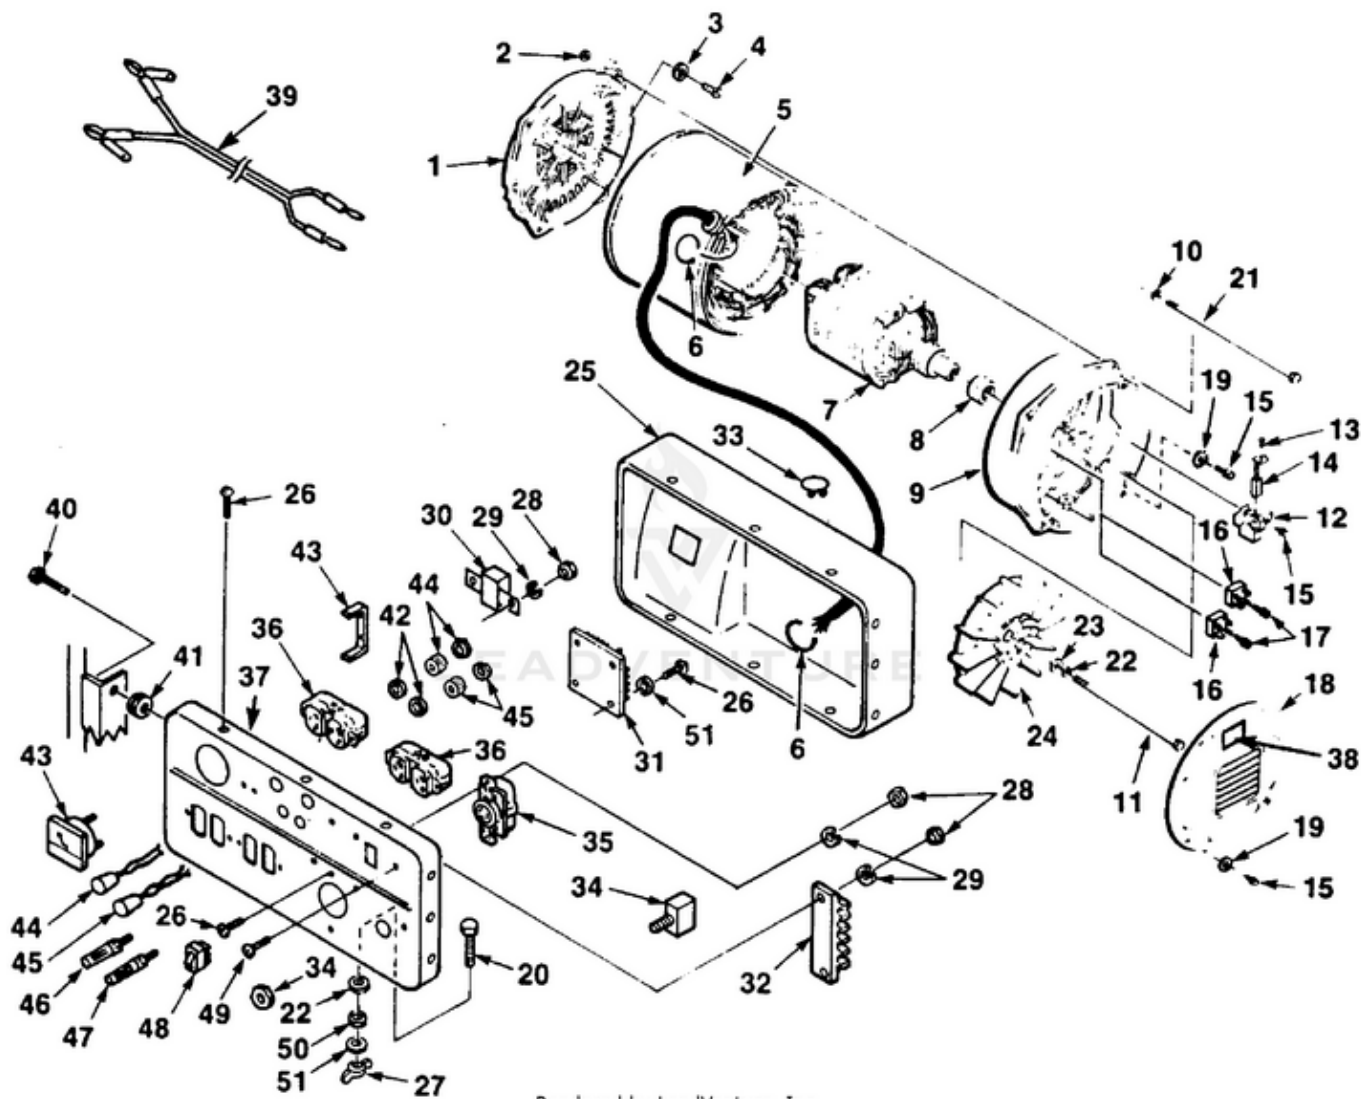

HGE3500 Generator UT-03639 - Generator & Control Box

Rendered by LeadVenture, Inc.

Ref #	Part #	Description	Qty	Context Note
1	5375225	END BELL- Generator	1	
2	81053	NUT- Hex 1/4-20"	4	
3	83117	WASHER- Lock int./ext.	4	
4	80187	SCREW- Hex hd 3/8-16 x 7/8"	4	
5	A49127AS	STATOR & SHELL	1	
6	46840	TIE CABLE	4	
7	A49099S	ROTOR	1	
8	53819	BEARING	1	
9	537592	BRUSH HEAD	1	
10	830771	WASHER- Lock int. .035 thick	4	
11	4885209	BOLT- Rotor	1	
12	53760	BRUSH HOLDER	1	
13	80260	SCREW- Mach 8-32 x 3/8"	2	
14	53762	BRUSH	2	
15	82474	SCREW- Thd forming 8-32	7	
16	53818	RECTIFIER	2	
17	82205	SCREW- Thd form 8-32 x 3/4"	3	
18	513941	COVER- Brush head	1	
19	83022	WASHER- Lock int. #8	5	
20	80085	SCREW- Hex cap 5/16-18 x 1"	1	
21	4885304	BOLT- Stator	4	
22	83002	WASHER- Lock 5/16"	1	
23	84058	WASHER- Flat 5/16"	1	
24	A53769	FAN	1	
25	A49271	PANEL COVER (Incl.# 27)	1	
26	80577	SCREW- Pan hd 8-32 x 3/8"	14	
27	81015	NUT- Wing 5/16-18"	1	
28	81009	NUT- 8-32	10	
29	83060	WASHER- Lock #8	10	
30	49298	BREAKER- Circuit (D.C.)	1	
31	A48999C	VOLTAGE REGULATOR	1	
32	42366	BLOCK TERMINAL	1	
33	49368	CLAMP- Cable	1	
34	48952	BREAKER- Circuit (A.C.) (includes nut)	1	
35	46508	RECEPTACLE- Locking	1	
36	50991	RECEPTACLE- Duplex	2	
37	A49275	PANEL- Control (prior to S/N HI270001)	1	
	A49275A	PANEL- Control (after HI270001)	1	
38	49613	DECAL- Warning	1	
39	A49380	LEAD- D.C	1	
40	49748	SCREW- Pan hd 1/4-20 x 3/4"	4	
41	49351	GROMMET- Isolator	4	
42	84110	WASHER- Flat #10	2	

Ref #	Part #	Description	Qty	Context Note
43	49294	VOLTMETER (prior to S/N HI270001)	1	
	49472	VOLTMETER (after S/N HI270001)	1	
44	A49365	PILOT LIGHT (Red) (includes nut & washer)	1	
45	A49366A	PILOT LIGHT (Green) (includes nut & washer)	1	
46	49292	POST BINDING (Black)	1	
47	49293	POST BINDING (RED)	1	
48	49299	SWITCH Rocker	1	
49	80582	SCREW- Pan hd #8-32 x 5/8"	2	
50	81018	NUT Hex. 5/6-18"	1	
51	84025	WASHER	4	
	A49264	DECAL KIT (Not Shown)	1	