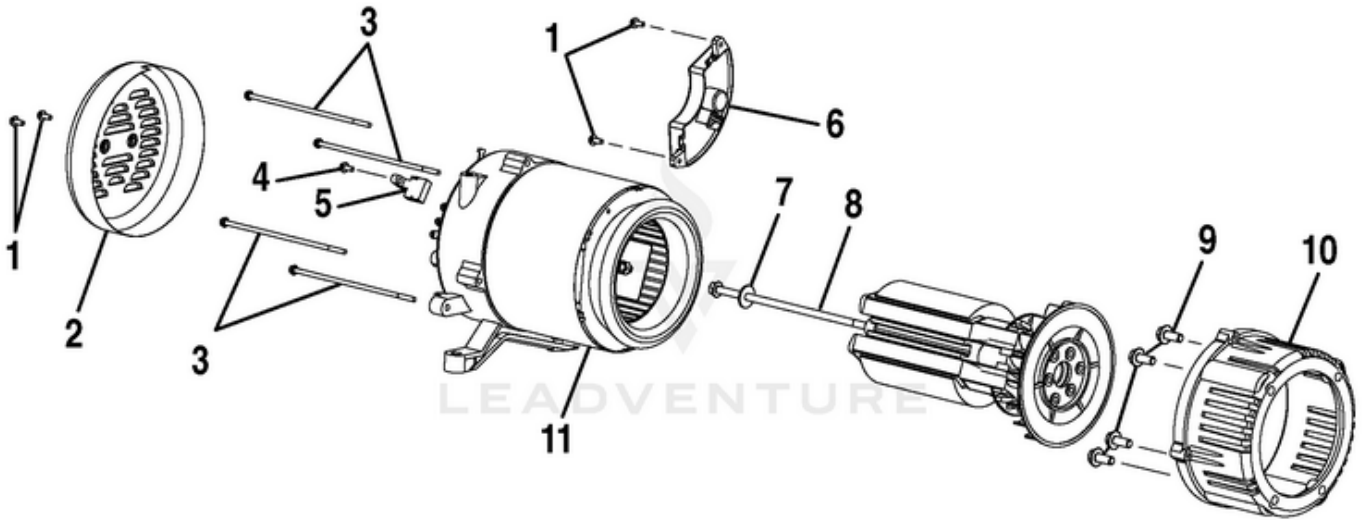

HGCA5000 5000 Watt Generator - Figure A

HOMELITE GENERATOR - HGCA5000 SERIES

**FIGURE A (Generator Head Assembly)**  
Rendered by LeadVenture, Inc.

Ref #	Part #	Description	Qty	Context	Note
	310227019	Generator Head Assembly (Incl. Key Nos. 1-10)	1		
1	661603005	Bolt (M5 x 14 mm)	4		
2	678296003	Brush Cover	1		
3	660972010	Bolt (M6 x 175 mm)	4		
4	660938005	Bolt (M5 x 18 mm, Brush Assembly)	1		
5	290441003	Brush Assembly	1		
6	290440004	Automatic Voltage Regulator	1		
7	678389002	Washer (M5)	1		
8	660971003	Bolt (M10 x 270 mm)	1		
9	660596002	Bolt (3/8-18 x 1-1/4 in.)	4		
10	640331003	Engine Adapter	1		
11	638545002	Stator Cover	1		

HGCA5000 5000 Watt Generator - Figure B

HOMELITE GENERATOR - HGCA5000 SERIES

FIGURE B (Fuel Tank Assembly)

Rendered by LeadVenture, Inc

Ref #	Part #	Description	Qty	Context Note
	310711054	Fuel Tank Assembly (Incl. Key Nos. 1-14)	1	
1	678408008	Fuel Line Clamp	2	
2	570358024	Fuel Line Hose	1	
3	519711003	Fuel Valve Assembly	1	
4	310225001	Bushing w/Insert	4	
5	678370004	Washer (M6)	4	
6	660972008	Bolt (M6 x 25 mm, Flange Hd.)	4	
7	519710003	Fuel Tank Screen	1	
8	570740007	Gasket (Fuel Cap)	1	
9	310720013	Fuel Cap Assembly	1	
10	940515016	CPSC Label	1	
11	940872001	E-85 Label	1	
12	580448006	Fuel Tank	1	
13	561383006	Grommet (Fuel Line)	1	
14	940707013	Danger Label	1	
15	940971058	Engine Warning Hang Tag	1	
	940605001	EMC label	1	(Not Shown)
	120302003	Fastener Kit (Incl. Key Nos. 4-6)	4	(Not Shown)
	988000059	Operator's Manual	1	(Not Shown)