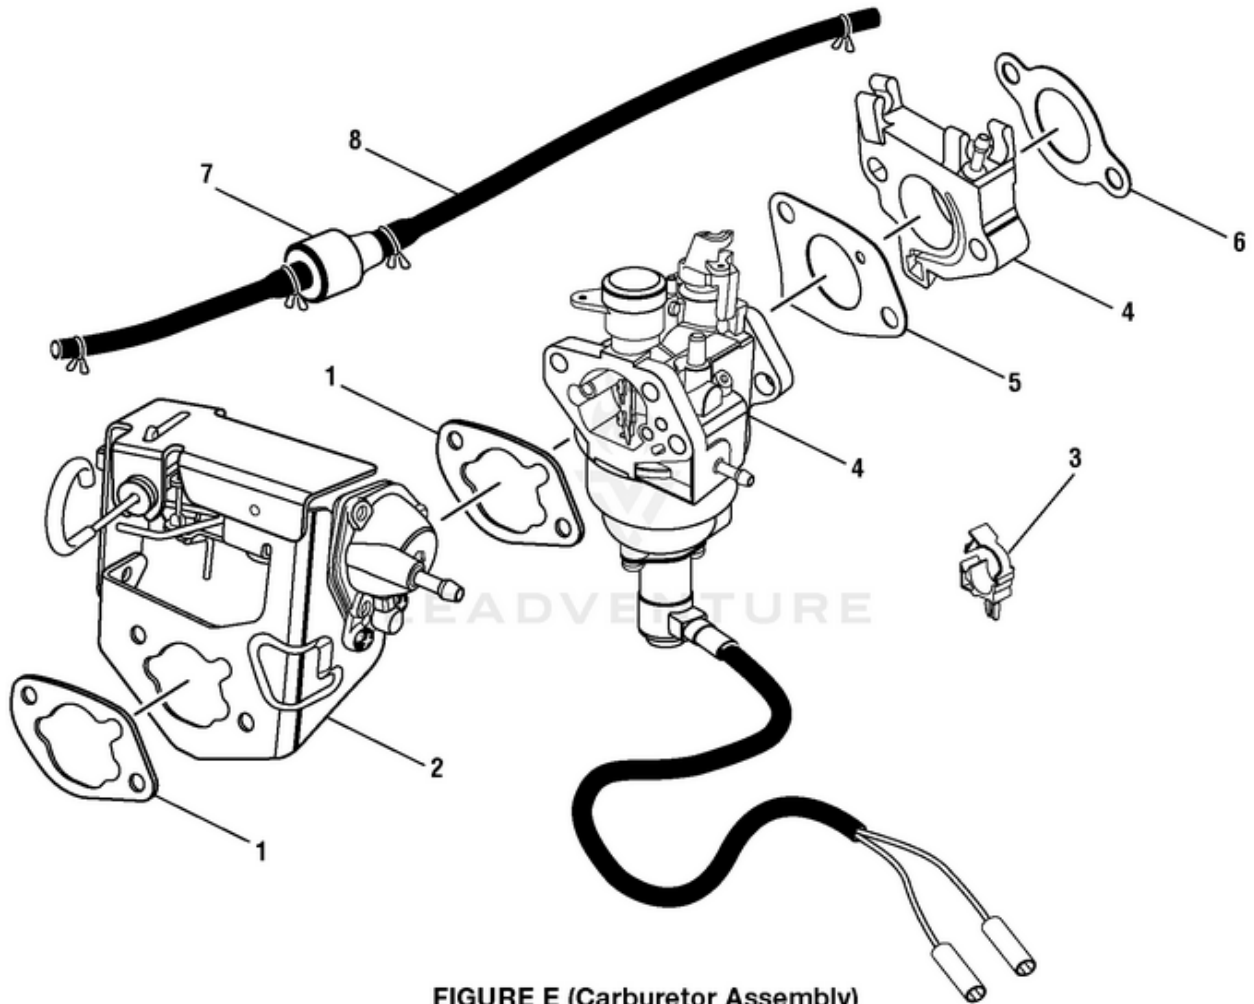

HGCA5000 5000 Watt Generator - Figure D

HOMELITE GENERATOR - HGCA5000 SERIES

FIGURE D (Frame Assembly)

Rendered by LeadVenture, Inc.

<b>Ref #</b>	<b>Part #</b>	<b>Description</b>	<b>Qty</b>	<b>Context Note</b>
1	310224016	Handle Bar Assembly (Incl. Key No. 6)	2	
2	570425001	Handle Bar Plug	2	
3	661505010	Bolt (M8 x 45 mm)	2	
4	638326003	Handle Bar Insert	4	
5	678355005	Nut (M8)	6	
6	570371004	Handle Grip	2	
7	310222013	Frame	1	
8	570356004	Motor Mount	4	
9	638706007	Foot Bracket	2	
10	678457007	Nut (M10)	8	
11	570355003	Rubber Foot	2	
12	678522010	Cotter Pin (3 mm)	2	
13	310223004	Wheel (10 in.)	2	
14	620599012	Axle	2	
15	678833001	Nut (M12, Flange Hd.)	2	
16	678610004	Flange Nut (M6)	2	
17	660972008	Screw (M6 x 25)	2	
18	310227019	Generator Head Assembly (Incl. Key Nos. 1-10)	1	
19	940678162	Data Label	1	
20	940708007	Lubricant Label	1	
21	099947001057	Engine 420cc	1	
22	941494003	Fuel Valve Label	1	
23	940974007	Fire Danger Label	1	
24	940680034	Hot Surface Warning Label	2	
25	940947003	Combustion Label	1	
26	940513001	Ground Warning Label	1	

HGCA5000 5000 Watt Generator - Figure E

HOMELITE GENERATOR - HGCA5000 SERIES

FIGURE E (Carburetor Assembly)  
Rendered by LeadVenture, Inc.

<b>Ref #</b>	<b>Part #</b>	<b>Description</b>	<b>Qty</b>	<b>Context Note</b>
1	099958001024	Air Cleaner Gasket	2	
2	099958001708	Choke Assembly	1	
3	099958001026	Fuel Line Clamp (Holder)	1	
4	099947001058	Carburetor Assembly	1	
5	099958001022	Carburetor Gasket	1	
6	099958001023	Carburetor Inlet Gasket	1	
7	099958001025	Check Valve	1	
8	099958001709	Check Valve Assembly (Incl. Key No. 7)	1	