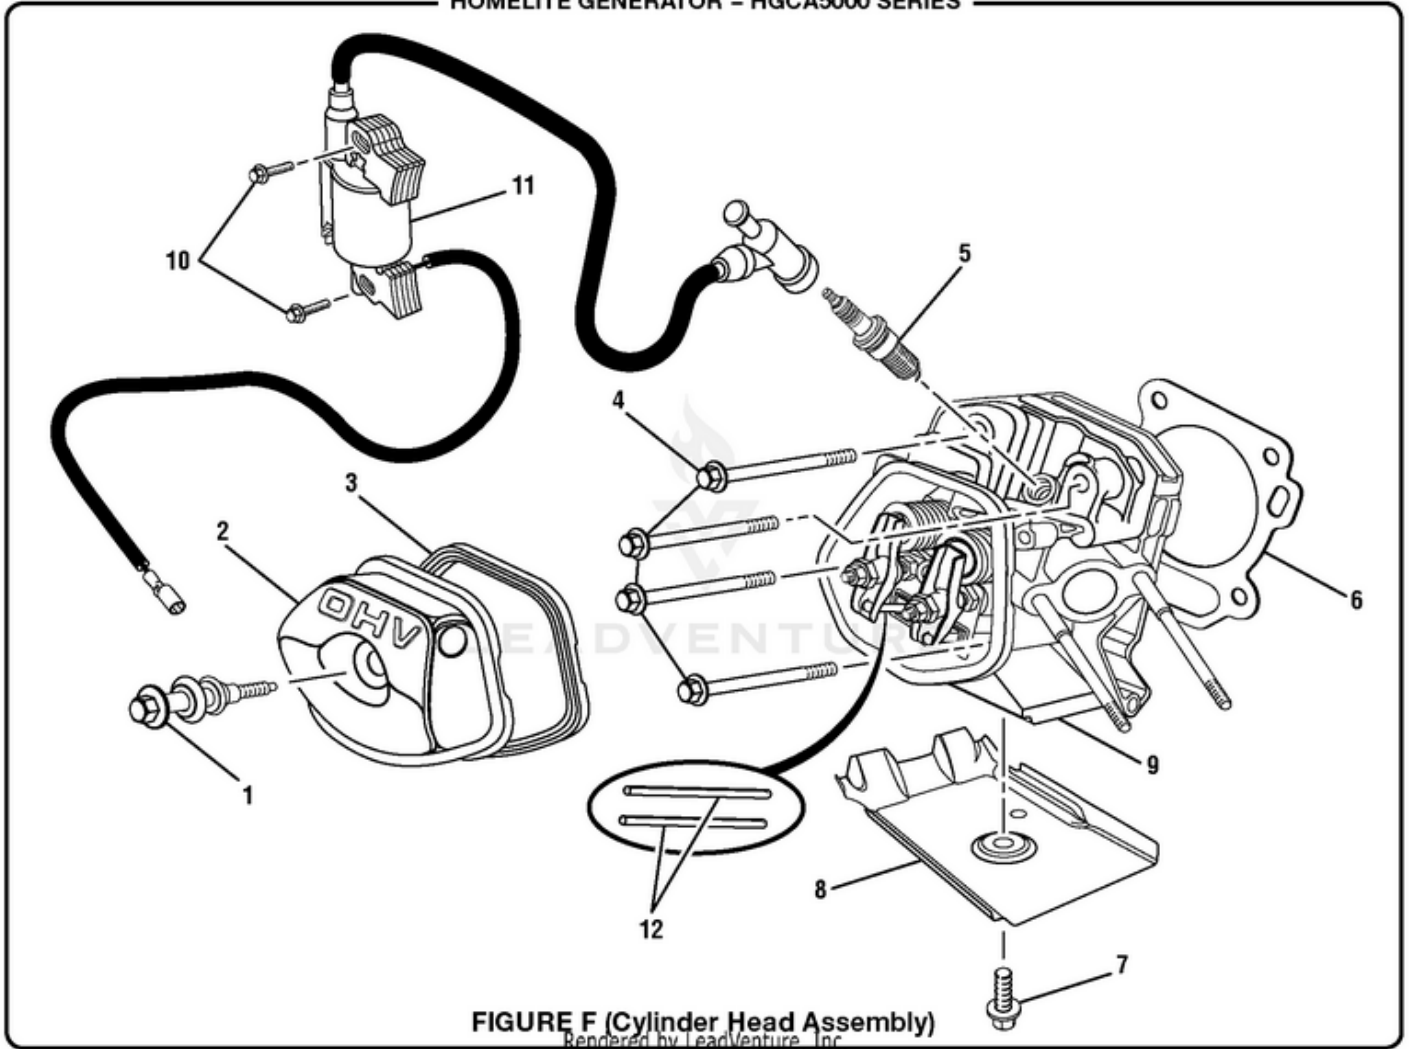

HGCA5000 5000 Watt Generator - Figure F

HOMELITE GENERATOR - HGCA5000 SERIES

Ref #	Part #	Description	Qty	Context	Note
1	099958001706	Bolt Assembly (Valve Cover)	1		
2	099958001015	Valve Cover	1		
3	099958001016	Valve Cover Gasket	1		
4	099958001018	Bolt (M10 x 80 mm, Cylinder Head)	1		
5	099958001014	Spark Plug (Champion F7TC)	1		
6	099947001059	Cylinder Head Gasket	1		
7	099958001020	Bolt (M6 x 12 mm, Flange Hd.)	1		
8	099958001019	Lower Cover (Cylinder Head)	1		
9	099947001060	Cylinder Head Assembly (Incl. Key Nos. 1-8)	1		
10	099958001037	Bolt (M6 x 30)	1		
11	099958001712	Ignition Coil Assembly	1		
12	099947001061	Push Rod	2