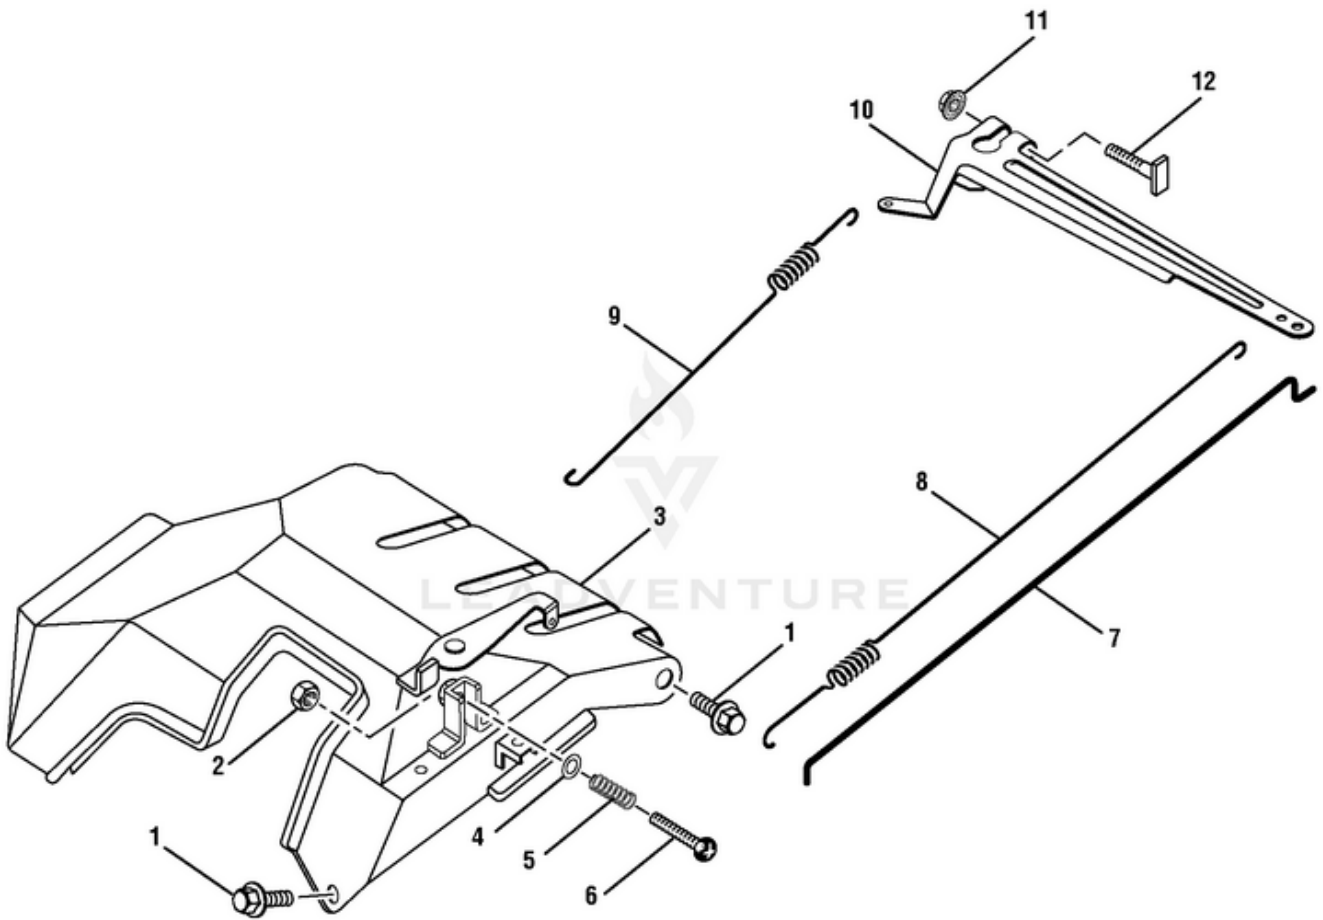

HGCA5000 5000 Watt Generator - Figure I

HOMELITE GENERATOR - HGCA5000 SERIES

FIGURE I (Recoil Starter/Flywheel Assembly)

Rendered by LeadVenture, Inc

<b>Ref #</b>	<b>Part #</b>	<b>Description</b>	<b>Qty</b>	<b>Context Note</b>
1	099947001065	Flywheel	1	
2	099958001035	Flywheel Fan	1	
3	099958001034	Starter Cup	1	
4	099958001033	Nut (M14 x 1.5 mm)	1	
5	099958001029	O-Ring (Fan Case)	1	
6	099958001711	Fan Case Assembly	1	
7	099958001028	Grommet (Fan Case)	1	
8	678370004	Washer (M6)	3	
9	099958001030	Bolt (M6 x 8 mm, Flange Hd.)	3	
10	099958001710	Recoil Starter Assembly (Incl. Key Nos. 5-9)	1	
11	099958001027	Bolt (M6 x 12 mm, Flange Hd.)	4	
12	940633009	Engine Recoil Label	1	

HGCA5000 5000 Watt Generator - Figure J

HOMELITE GENERATOR - HGCA5000 SERIES

FIGURE J (Regulator Assembly)

Rendered by LeadVenture, Inc

<b>Ref #</b>	<b>Part #</b>	<b>Description</b>	<b>Qty</b>	<b>Context Note</b>
1	660972014	Bolt (M6 x 12, Flange)	2	
2	678292002	Hex Nut (M5)	1	
3	638626001	Engine Cover	1	
4	678389003	Washer (M5)	1	
5	678449005	Spring	1	
6	661402003	Screw (M5 x 40)	1	
7	678863001	Rod	1	
8	099958001032	Regulator Spring (Fine)	1	
9	099958001031	Regulator Spring (Back)	1	
10	678862001	Regulating Arm	1	
11	678610005	Flange Nut (M6)	1	
12	661413001	Lock Bolt	1	