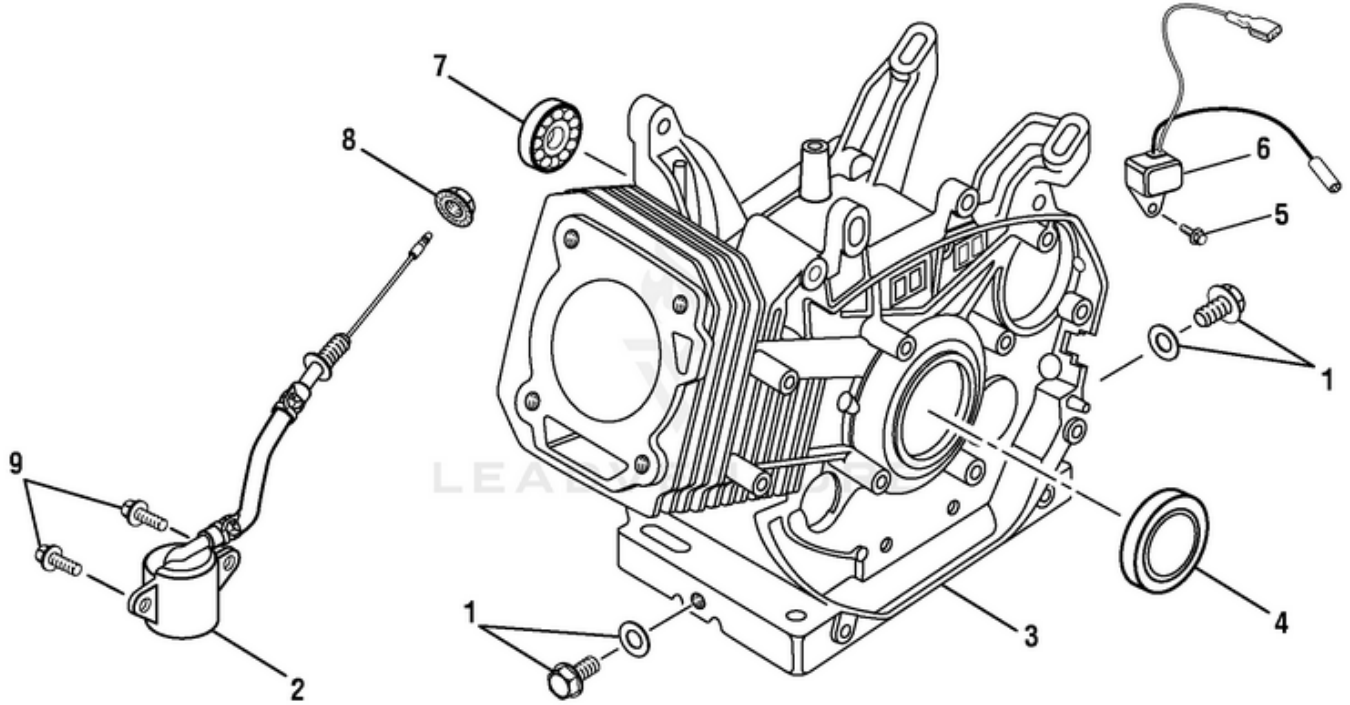

HGCA5000 5000 Watt Generator - Figure F

HOMELITE GENERATOR - HGCA5000 SERIES

<b>Ref #</b>	<b>Part #</b>	<b>Description</b>	<b>Qty</b>	<b>Context</b>	<b>Note</b>
1	099958001706	Bolt Assembly (Valve Cover)	1		
2	099958001015	Valve Cover	1		
3	099958001016	Valve Cover Gasket	1		
4	099958001018	Bolt (M10 x 80 mm, Cylinder Head)	1		
5	099958001014	Spark Plug (Champion F7TC)	1		
6	099947001059	Cylinder Head Gasket	1		
7	099958001020	Bolt (M6 x 12 mm, Flange Hd.)	1		
8	099958001019	Lower Cover (Cylinder Head)	1		
9	099947001060	Cylinder Head Assembly (Incl. Key Nos. 1-8)	1		
10	099958001037	Bolt (M6 x 30)	1		
11	099958001712	Ignition Coil Assembly	1		
12	099947001061	Push Rod	2		

HGCA5000 5000 Watt Generator - Figure G

HOMELITE GENERATOR - HGCA5000 SERIES

**FIGURE G (Crankcase Assembly)**

Rendered by LeadVenture, Inc.

<b>Ref #</b>	<b>Part #</b>	<b>Description</b>	<b>Qty</b>	<b>Context Note</b>
1	099958001701	Drain Plug Assembly	2	
2	099958001702	Oil Sensor Assembly	1	
3	099947001062	Short Block Cover Assembly w/Crankcase	1	
4	099958001001	Oil Seal (35 mm x 52 mm x 8 mm)	1	
5	099958001003	Bolt (M6 x 12 mm Flange Hd.)	1	
6	099958001002	Amplifier	1	
7	099958001004	Ball Bearing (6202)	1	
8	099958001005	Flange Nut (M10)	1	
9	099958001006	Bolt (M6 x 16 mm, Flange Hd.)	2	