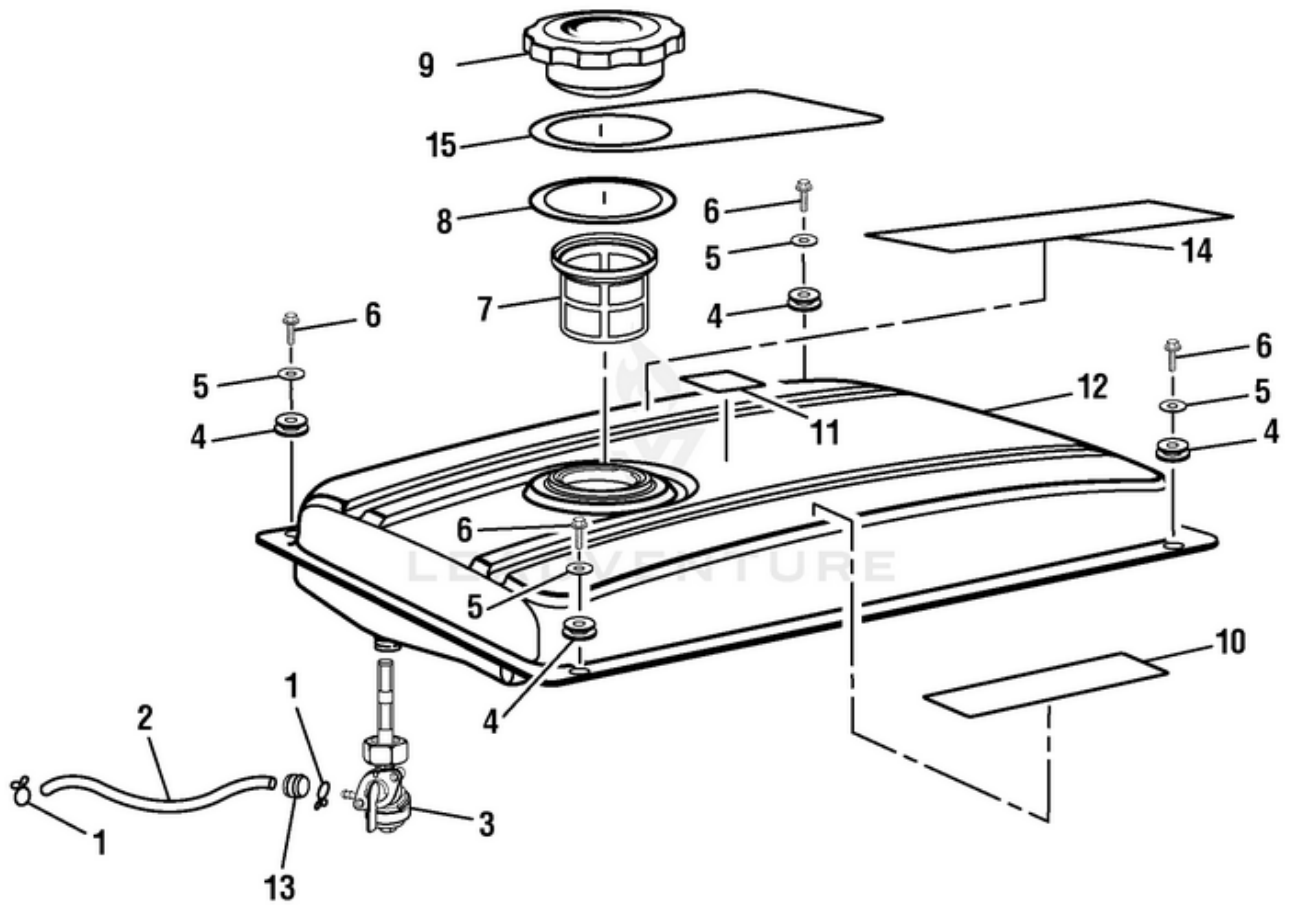

HGCA5000 5000 Watt Generator - Figure B

HOMELITE GENERATOR - HGCA5000 SERIES

FIGURE B (Fuel Tank Assembly)

Rendered by LeadVenture, Inc

Ref #	Part #	Description	Qty	Context Note
	310711054	Fuel Tank Assembly (Incl. Key Nos. 1-14)	1	
1	678408008	Fuel Line Clamp	2	
2	570358024	Fuel Line Hose	1	
3	519711003	Fuel Valve Assembly	1	
4	310225001	Bushing w/Insert	4	
5	678370004	Washer (M6)	4	
6	660972008	Bolt (M6 x 25 mm, Flange Hd.)	4	
7	519710003	Fuel Tank Screen	1	
8	570740007	Gasket (Fuel Cap)	1	
9	310720013	Fuel Cap Assembly	1	
10	940515016	CPSC Label	1	
11	940872001	E-85 Label	1	
12	580448006	Fuel Tank	1	
13	561383006	Grommet (Fuel Line)	1	
14	940707013	Danger Label	1	
15	940971058	Engine Warning Hang Tag	1	
	940605001	EMC label	1	(Not Shown)
	120302003	Fastener Kit (Incl. Key Nos. 4-6)	4	(Not Shown)
	988000059	Operator's Manual	1	(Not Shown)

HGCA5000 5000 Watt Generator - Figure C

HOMELITE GENERATOR - HGCA5000 SERIES

Ref #	Part #	Description	Qty	Context Note
	310714013	Control Panel Assembly	1	
1	290600001	Fuel Valve Solenoid	1	
2	660972009	Bolt (M6 x 16 mm)	4	
3	310395001	Ground Terminal Assembly	1	
4	660481006	Screw (M6 x 12 mm)	1	
5	678815006	Wire Clamp	1	
6	570423001	Boot, Square	1	
7	290493001	Wiring Harness Assembly	1	
8	519813005	Cover, Control Panel Box	1	
9	570422001	Boot, Switch Wire	1	
10	570424001	Boot, Round	1	
11	840270001	Diode Assembly	1	
12	661403001	Screw (M4 x 15 mm)	1	
13	678600004	Lock Washer (M4)	1	
14	678600005	Washer (M4)	1	
15	678827001	Hex Nut (M4)	6	
16	290491001	120 V/ 20amp Duplex Receptacle	2	
17	290401003	220 V/ 30amp Twist Lock Receptacle	1	
18	780351011	Circuit Breaker, 2 pole 25 amp	1	
19	678819002	Tie Wrap	4	
20	638700016	Control Panel	1	
21	660914003	Screw (M3 x 6 mm)	4	
22	290492001	Meter	1	
23	760700005	Ignition Switch	1	
24	940779041	Control Panel Label	1	