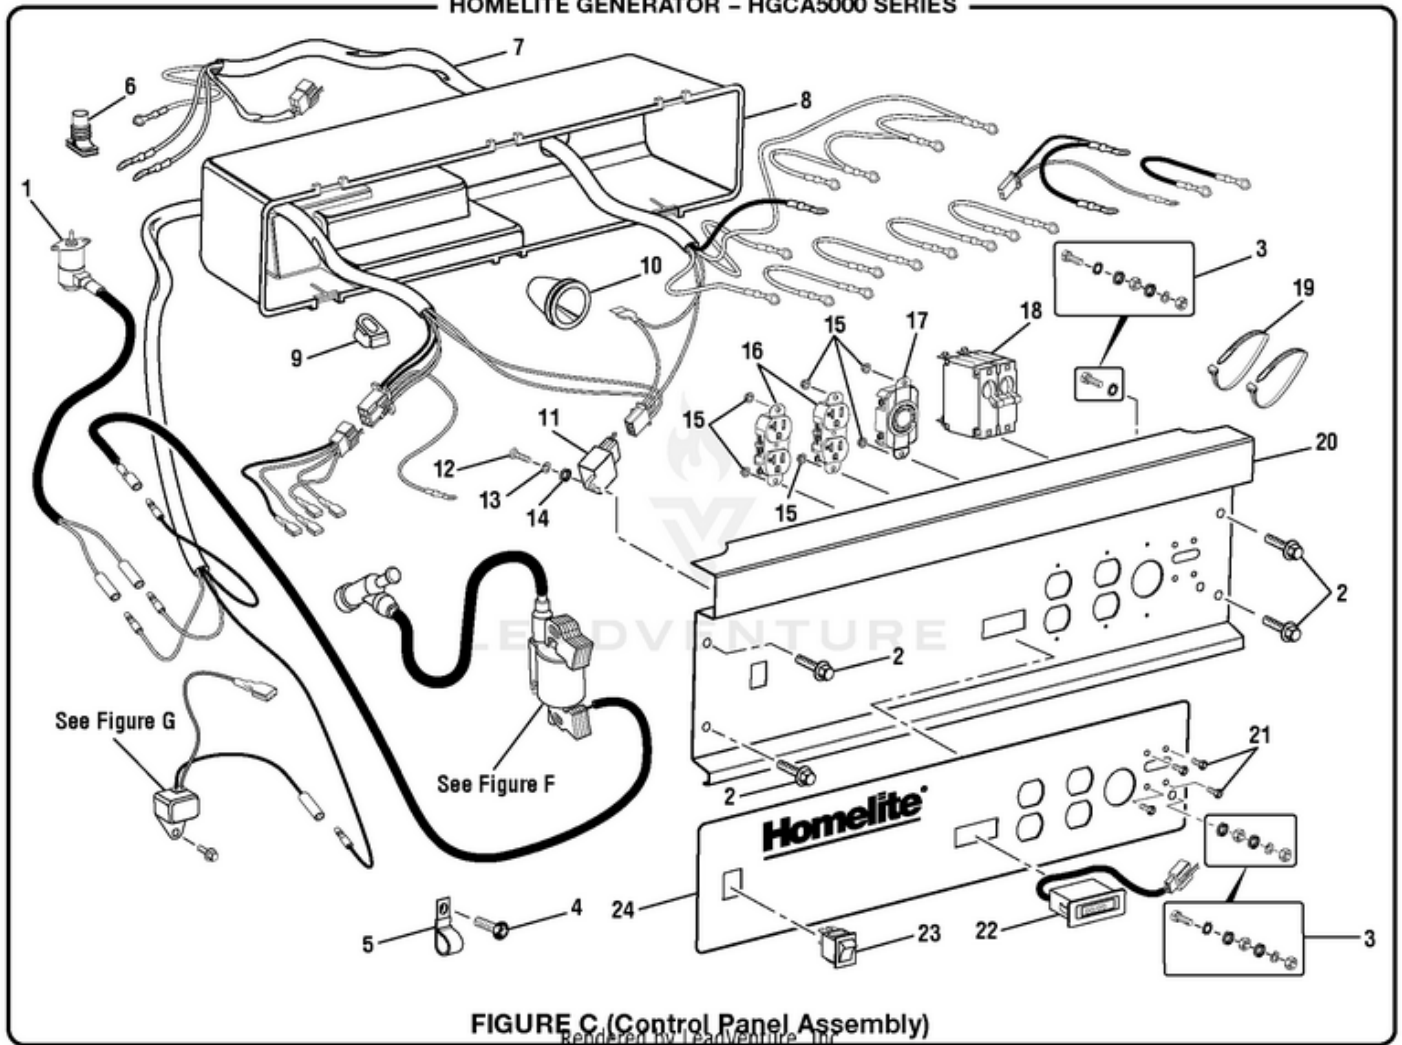

HGCA5000 5000 Watt Generator - Figure B

HOMELITE GENERATOR - HGCA5000 SERIES

FIGURE B (Fuel Tank Assembly)

Rendered by LeadVenture, Inc

Ref #	Part #	Description	Qty	Context Note
	310711054	Fuel Tank Assembly (Incl. Key Nos. 1-14)	1	
1	678408008	Fuel Line Clamp	2	
2	570358024	Fuel Line Hose	1	
3	519711003	Fuel Valve Assembly	1	
4	310225001	Bushing w/Insert	4	
5	678370004	Washer (M6)	4	
6	660972008	Bolt (M6 x 25 mm, Flange Hd.)	4	
7	519710003	Fuel Tank Screen	1	
8	570740007	Gasket (Fuel Cap)	1	
9	310720013	Fuel Cap Assembly	1	
10	940515016	CPSC Label	1	
11	940872001	E-85 Label	1	
12	580448006	Fuel Tank	1	
13	561383006	Grommet (Fuel Line)	1	
14	940707013	Danger Label	1	
15	940971058	Engine Warning Hang Tag	1	
	940605001	EMC label	1	(Not Shown)
	120302003	Fastener Kit (Incl. Key Nos. 4-6)	4	(Not Shown)
	988000059	Operator's Manual	1	(Not Shown)

HGCA5000 5000 Watt Generator - Figure C

HOMELITE GENERATOR - HGCA5000 SERIES

Ref #	Part #	Description	Qty	Context Note
	310714013	Control Panel Assembly	1	
1	290600001	Fuel Valve Solenoid	1	
2	660972009	Bolt (M6 x 16 mm)	4	
3	310395001	Ground Terminal Assembly	1	
4	660481006	Screw (M6 x 12 mm)	1	
5	678815006	Wire Clamp	1	
6	570423001	Boot, Square	1	
7	290493001	Wiring Harness Assembly	1	
8	519813005	Cover, Control Panel Box	1	
9	570422001	Boot, Switch Wire	1	
10	570424001	Boot, Round	1	
11	840270001	Diode Assembly	1	
12	661403001	Screw (M4 x 15 mm)	1	
13	678600004	Lock Washer (M4)	1	
14	678600005	Washer (M4)	1	
15	678827001	Hex Nut (M4)	6	
16	290491001	120 V/ 20amp Duplex Receptacle	2	
17	290401003	220 V/ 30amp Twist Lock Receptacle	1	
18	780351011	Circuit Breaker, 2 pole 25 amp	1	
19	678819002	Tie Wrap	4	
20	638700016	Control Panel	1	
21	660914003	Screw (M3 x 6 mm)	4	
22	290492001	Meter	1	
23	760700005	Ignition Switch	1	
24	940779041	Control Panel Label	1	