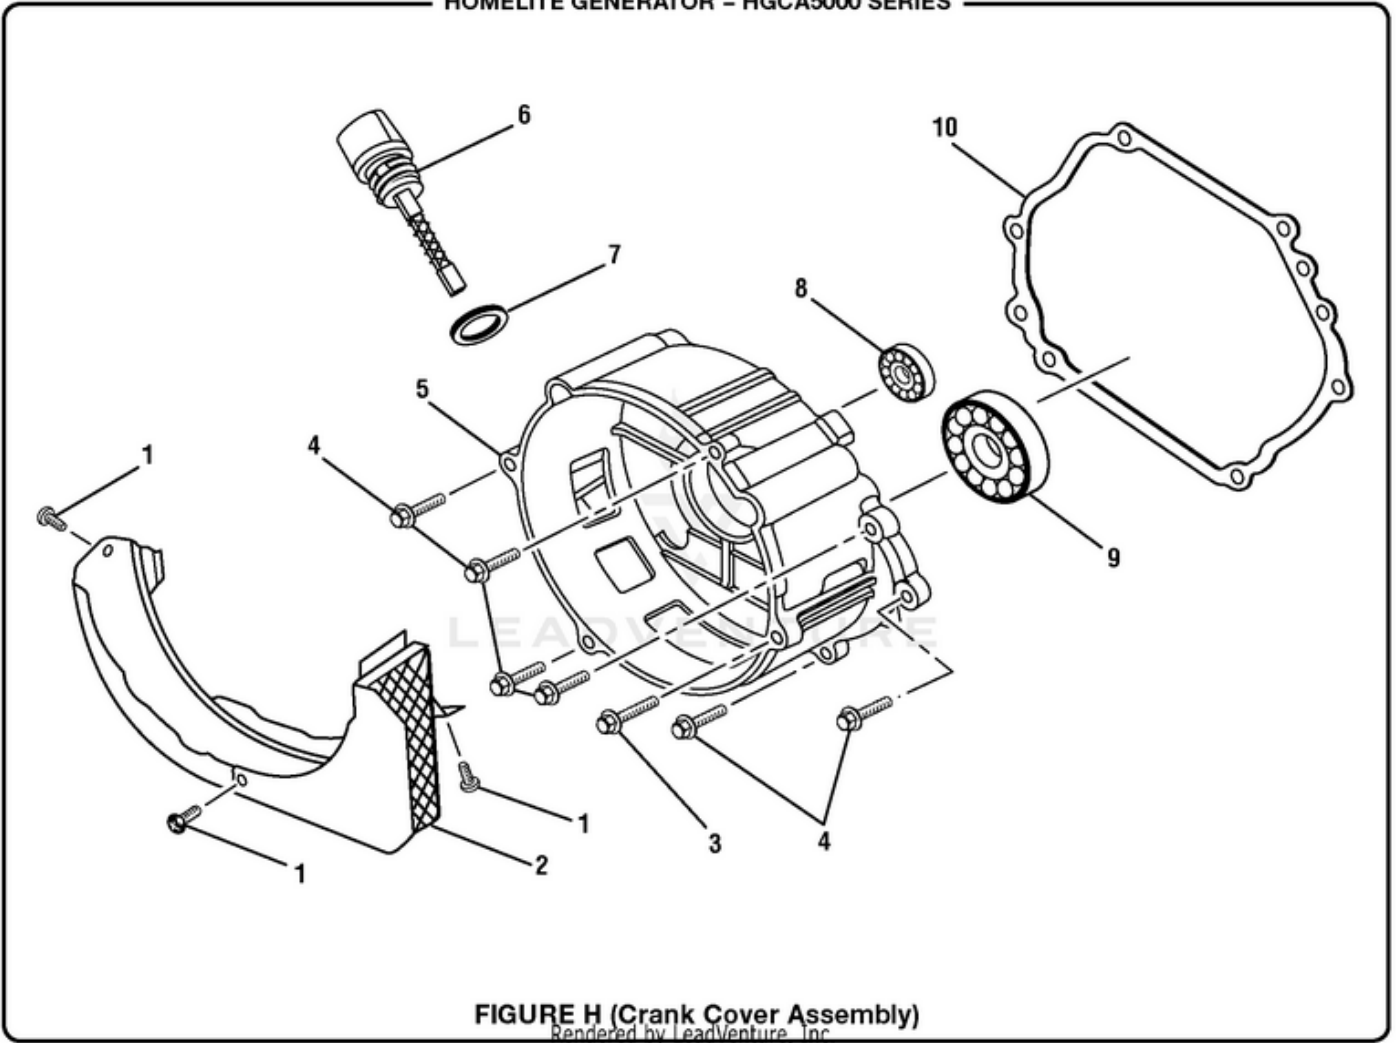

HGCA5000 5000 Watt Generator - Figure H

HOMELITE GENERATOR - HGCA5000 SERIES

Ref #	Part #	Description	Qty	Context Note
1	099958001011	Bolt (M5 x 12 mm, Flange Hd.)	3	
2	099958001009	Guard Cover (Crankcase)	1	
3	099958001013	Bolt (M8 X 40 mm)	1	
4	099958001012	Bolt (M8 X 35 mm)	6	
5	099947001063	Crankcase Cover Assembly .	1	
6	099958001704	Dipstick Assembly (Incl. Key No. 7)	1	
7	099958001007	Gasket (Dipstick)	1	
8	099958001004	Ball Bearing (6202)	1	
9	099958001010	Ball Bearing 6207	1	
10	099947001064	Gasket (Crankcase)	1