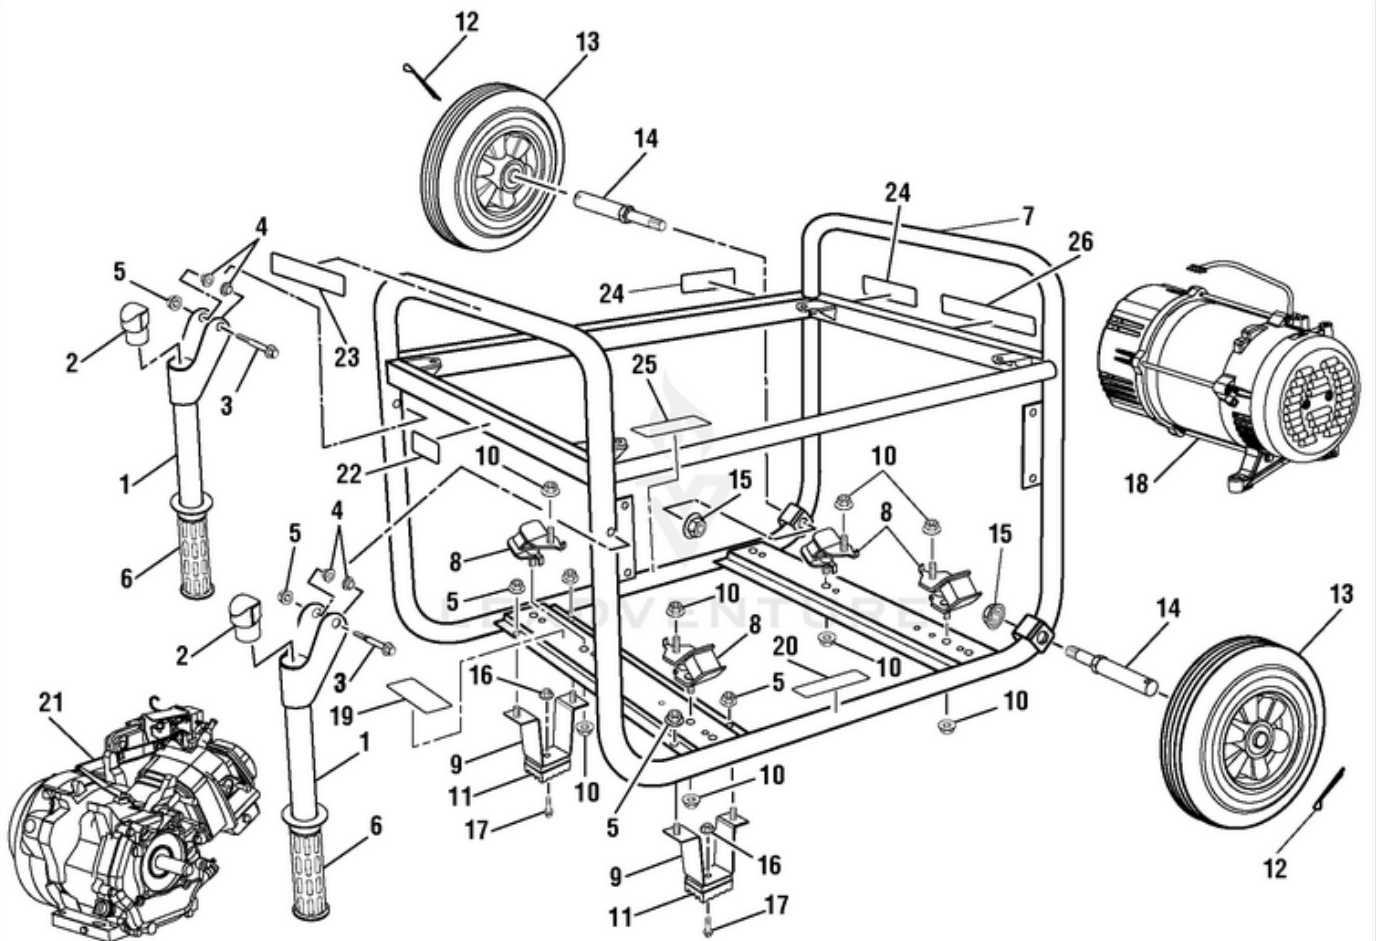

HGCA5000 5000 Watt Generator - Figure D

HOMELITE GENERATOR - HGCA5000 SERIES

FIGURE D (Frame Assembly)

Rendered by LeadVenture, Inc.

<b>Ref #</b>	<b>Part #</b>	<b>Description</b>	<b>Qty</b>	<b>Context Note</b>
1	310224016	Handle Bar Assembly (Incl. Key No. 6)	2	
2	570425001	Handle Bar Plug	2	
3	661505010	Bolt (M8 x 45 mm)	2	
4	638326003	Handle Bar Insert	4	
5	678355005	Nut (M8)	6	
6	570371004	Handle Grip	2	
7	310222013	Frame	1	
8	570356004	Motor Mount	4	
9	638706007	Foot Bracket	2	
10	678457007	Nut (M10)	8	
11	570355003	Rubber Foot	2	
12	678522010	Cotter Pin (3 mm)	2	
13	310223004	Wheel (10 in.)	2	
14	620599012	Axle	2	
15	678833001	Nut (M12, Flange Hd.)	2	
16	678610004	Flange Nut (M6)	2	
17	660972008	Screw (M6 x 25)	2	
18	310227019	Generator Head Assembly (Incl. Key Nos. 1-10)	1	
19	940678162	Data Label	1	
20	940708007	Lubricant Label	1	
21	099947001057	Engine 420cc	1	
22	941494003	Fuel Valve Label	1	
23	940974007	Fire Danger Label	1	
24	940680034	Hot Surface Warning Label	2	
25	940947003	Combustion Label	1	
26	940513001	Ground Warning Label	1	