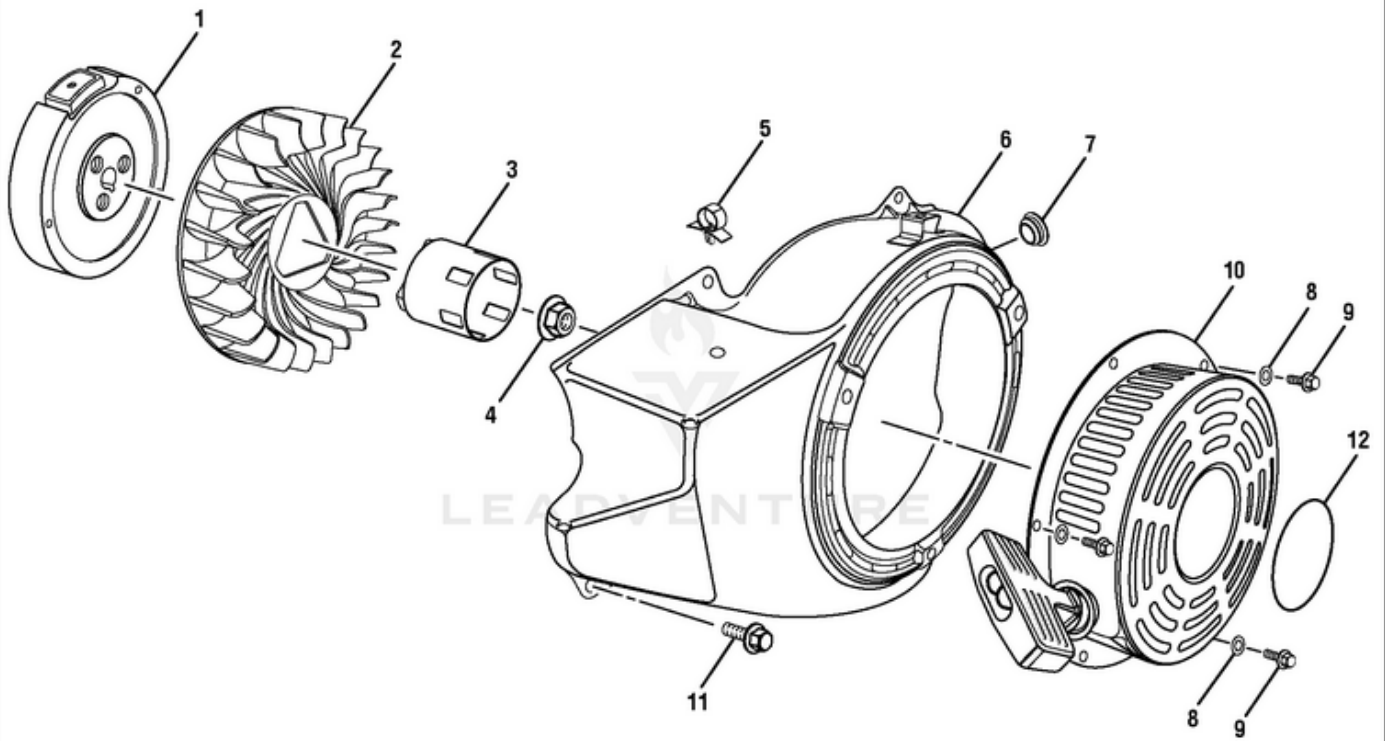

HGCA5000 5000 Watt Generator - Figure H

HOMELITE GENERATOR - HGCA5000 SERIES

<b>Ref #</b>	<b>Part #</b>	<b>Description</b>	<b>Qty</b>	<b>Context Note</b>
1	099958001011	Bolt (M5 x 12 mm, Flange Hd.)	3	
2	099958001009	Guard Cover (Crankcase)	1	
3	099958001013	Bolt (M8 X 40 mm)	1	
4	099958001012	Bolt (M8 X 35 mm)	6	
5	099947001063	Crankcase Cover Assembly .	1	
6	099958001704	Dipstick Assembly (Incl. Key No. 7)	1	
7	099958001007	Gasket (Dipstick)	1	
8	099958001004	Ball Bearing (6202)	1	
9	099958001010	Ball Bearing 6207	1	
10	099947001064	Gasket (Crankcase)	1	

HGCA5000 5000 Watt Generator - Figure I

HOMELITE GENERATOR - HGCA5000 SERIES

FIGURE I (Recoil Starter/Flywheel Assembly)

Rendered by LeadVenture, Inc

<b>Ref #</b>	<b>Part #</b>	<b>Description</b>	<b>Qty</b>	<b>Context Note</b>
1	099947001065	Flywheel	1	
2	099958001035	Flywheel Fan	1	
3	099958001034	Starter Cup	1	
4	099958001033	Nut (M14 x 1.5 mm)	1	
5	099958001029	O-Ring (Fan Case)	1	
6	099958001711	Fan Case Assembly	1	
7	099958001028	Grommet (Fan Case)	1	
8	678370004	Washer (M6)	3	
9	099958001030	Bolt (M6 x 8 mm, Flange Hd.)	3	
10	099958001710	Recoil Starter Assembly (Incl. Key Nos. 5-9)	1	
11	099958001027	Bolt (M6 x 12 mm, Flange Hd.)	4	
12	940633009	Engine Recoil Label	1	

HGCA5000 5000 Watt Generator - Figure J

HOMELITE GENERATOR - HGCA5000 SERIES

FIGURE J (Regulator Assembly)

Rendered by LeadVenture, Inc

<b>Ref #</b>	<b>Part #</b>	<b>Description</b>	<b>Qty</b>	<b>Context Note</b>
1	660972014	Bolt (M6 x 12, Flange)	2	
2	678292002	Hex Nut (M5)	1	
3	638626001	Engine Cover	1	
4	678389003	Washer (M5)	1	
5	678449005	Spring	1	
6	661402003	Screw (M5 x 40)	1	
7	678863001	Rod	1	
8	099958001032	Regulator Spring (Fine)	1	
9	099958001031	Regulator Spring (Back)	1	
10	678862001	Regulating Arm	1	
11	678610005	Flange Nut (M6)	1	
12	661413001	Lock Bolt	1	