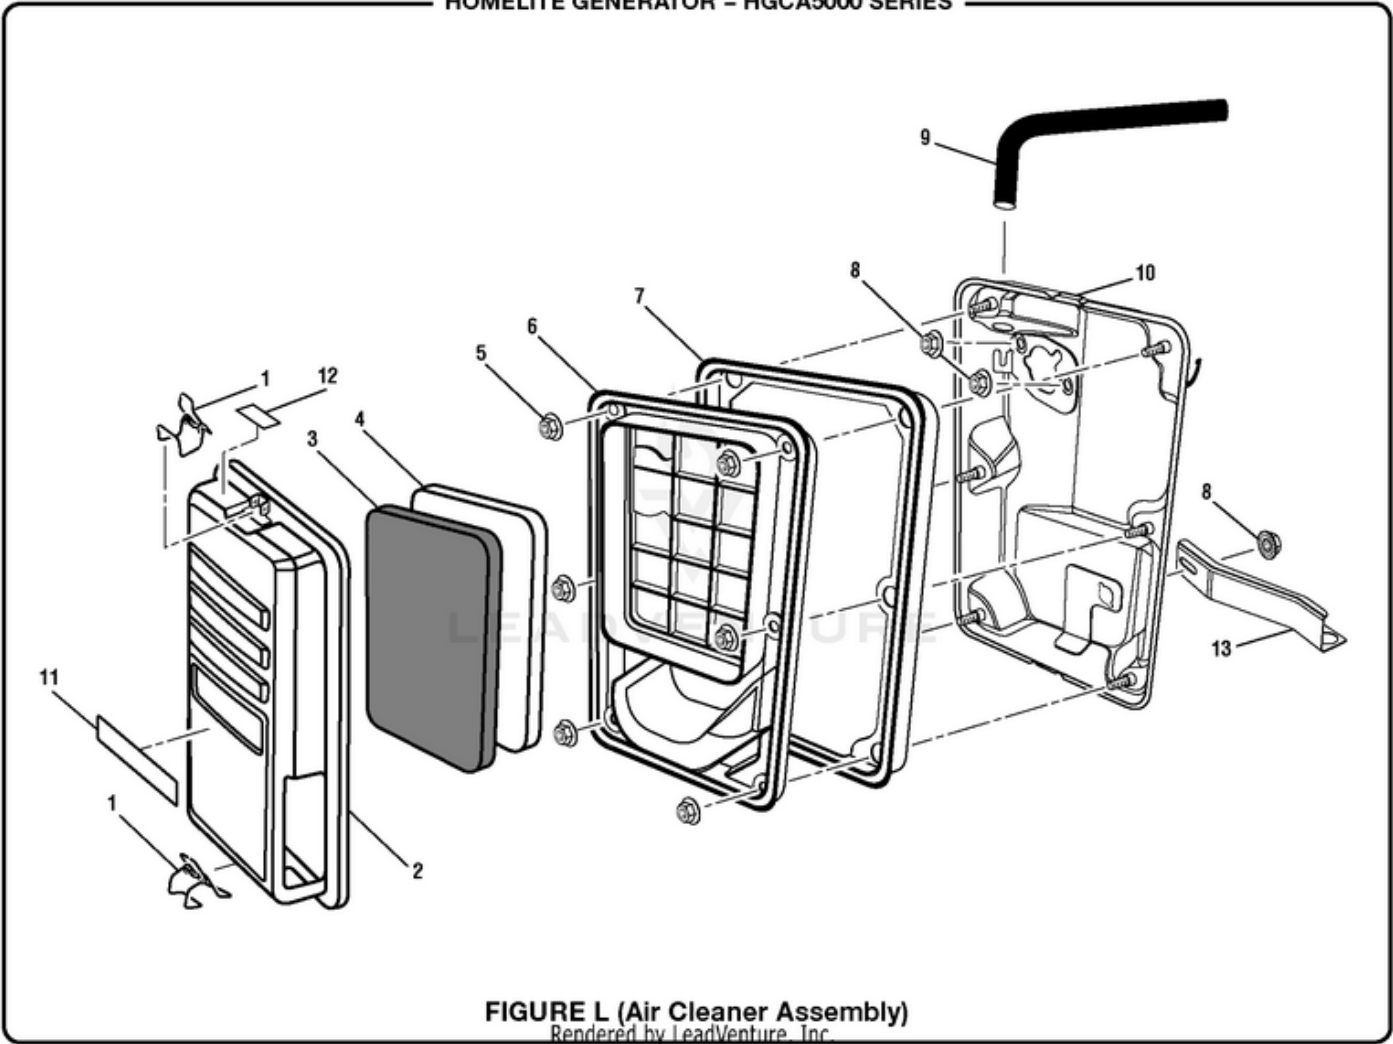

HGCA5000 5000 Watt Generator - Figure L

HOMELITE GENERATOR - HGCA5000 SERIES

Ref #	Part #	Description	Qty	Context	Note
	099958001714	Air Cleaner Assembly (Incl. Key Nos. 1-8, 10-12)	1		
1	099958001038	Air Cleaner Cover Hinge	2		
2	099958001713	Air Cleaner Cover Assembly (Incl. Key No. 1)	1		
3	310764002	Pre-filter	1		
4	099958001039	Air Filter Element	1		
5	099958001041	Nut (M5, Flange Nut)	6		
6	099958001042	Filter Element Retainer	1		
7	570740014	Air Cleaner Gasket	1		
8	099958001040	Nut (M6, Flange Nut)	3		
9	099958001043	Breather Tube	1		
10	678864001	Air Cleaner Support	1		
11	940996002	Starting Instruction Label	1		
12	940647033	Choke Label	1		
13	099958001044	Air Cleaner Bracket	1