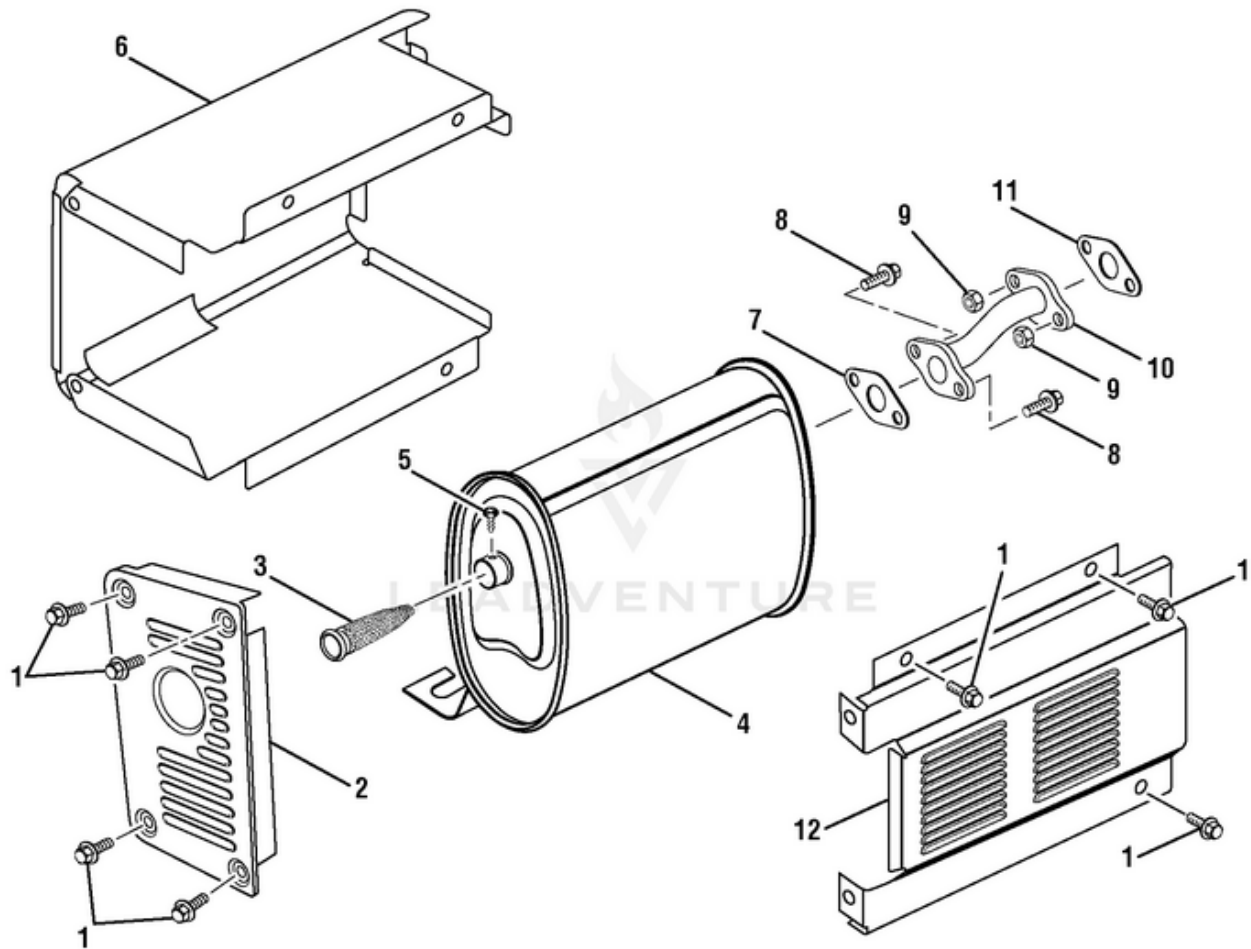

HGCA5000 5000 Watt Generator - Figure J

HOMELITE GENERATOR - HGCA5000 SERIES

FIGURE J (Regulator Assembly)

Rendered by LeadVenture, Inc

<b>Ref #</b>	<b>Part #</b>	<b>Description</b>	<b>Qty</b>	<b>Context Note</b>
1	660972014	Bolt (M6 x 12, Flange)	2	
2	678292002	Hex Nut (M5)	1	
3	638626001	Engine Cover	1	
4	678389003	Washer (M5)	1	
5	678449005	Spring	1	
6	661402003	Screw (M5 x 40)	1	
7	678863001	Rod	1	
8	099958001032	Regulator Spring (Fine)	1	
9	099958001031	Regulator Spring (Back)	1	
10	678862001	Regulating Arm	1	
11	678610005	Flange Nut (M6)	1	
12	661413001	Lock Bolt	1	

HGCA5000 5000 Watt Generator - Figure K

HOMELITE GENERATOR - HGCA5000 SERIES

FIGURE K (Muffler Assembly)

Rendered by LeadVenture, Inc.

<b>Ref #</b>	<b>Part #</b>	<b>Description</b>	<b>Qty</b>	<b>Context Note</b>
1	661505011	Bolt (M8 x 16 mm, Flange Hd.)	7	
2	678829001	Side Cover	1	
3	310598001	Spark Arrestor	1	
4	309322011	Muffler Assembly	1	
5	661404001	Set Screw	1	
6	678830001	Inner Cover	1	
7	678728002	Exhaust Gasket (Engine)	1	
8	661505012	Flange Bolt (M8 x 25 mm)	2	
9	678355006	Hex Nut (M8)	2	
10	310596001	Manifold (Exhaust)	1	
11	678728003	Gasket (Exhaust, Muffler Side)	1	
12	678828001	Outer Cover	1	