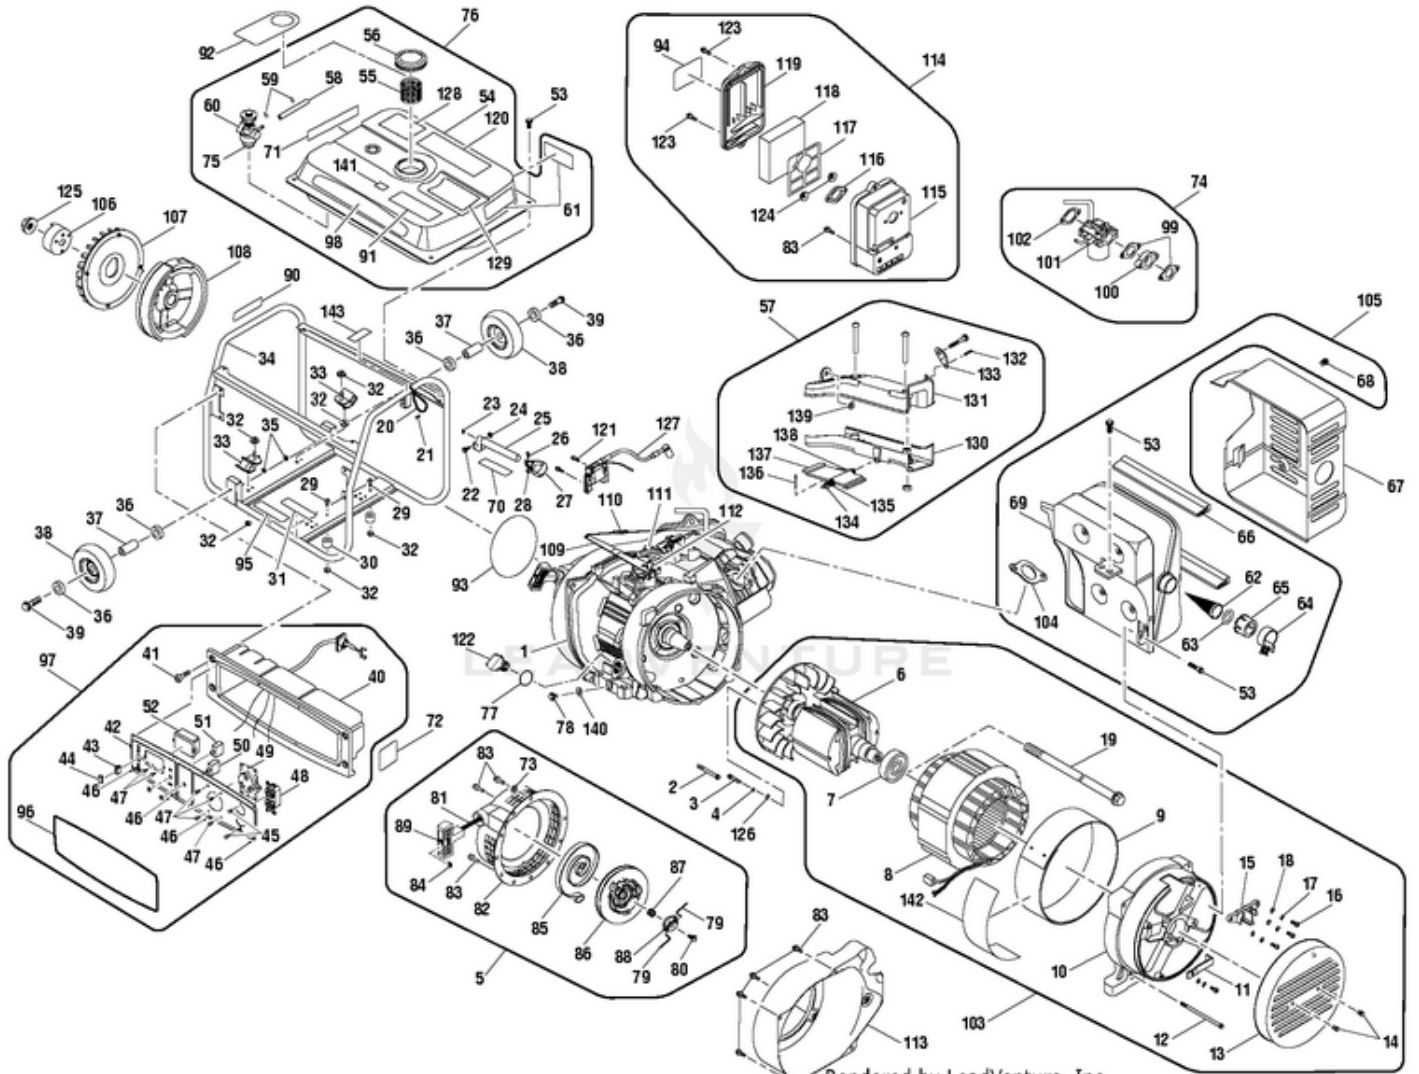

HGCA3000B Series 3000 Watt Generator - General Assembly

Ref #	Part #	Description	Qty	Context Note
1	309591050	Engine SPE195	1	(Inc. Key Nos. 77-78 and 109-112)
2	661505008	Bolt (M8 x 35 mm)	4	
3	660972006	Bolt (M6 x 12 mm)	2	
4	678370002	Washer 6	5	
5	310755005	Recoil Stator Assembly	1	(Inc. Key Nos. 73 and 79-89)
6	310771001	Rotor Assembly	1	
7	678289004	Bearing	1	
8	310772001	Stator Assembly	1	
9	638545001	Stator Cover	1	
10	638546001	Rear Frame	1	
11	638344003	Wire Compressing Plate	1	
12	660972002	Bolt (M6 x 103 mm) (88)	4	
13	678318002	Rear End Cover	1	
14	660972003	Bolt (M6 x 10 mm)	2	
15	678737001	Wire Rack	1	
16	660901007	Screw (M5 x 14 mm)	4	
17	678370003	Lock Washer (M5)	4	
18	099958002064	Washer (M5)	4	
19	660596011	Bolt	1	
20	310770001	Rope	1	
21	678738001	Pin	1	
22	661505009	Bolt (M8 x 40 mm)	1	
23	638547001	Handle Stem Head	1	
24	678457005	Lock Nut (M8)	1	
25	638548001	Pole	1	
26	661532001	Square Bolt	1	
27	638224002	Handle	1	
28	678460005	Nut (M6)	1	
29	678355004	Screw (M8 x 40 mm)	2	
30	310762001	Alternator Vibration Absorber	2	
31	940654103	Combustion Warning Label	1	
32	678355003	Nut (M8)	6	
33	310761001	Engine Vibration Absorber	2	
34	308581008	Frame	1	
35	678457006	Lock Nut (M10 x 1.25 in.)	2	
36	638494006	Wheel Bushing	4	
37	638494007	Axis Cover	2	
38	308451011	Wheel	2	
39	660971002	Bolt (M10 x 75 mm)	2	
40	521512001	Control Box	1	
41	660481005	Screw (M6 x 14 mm)	4	