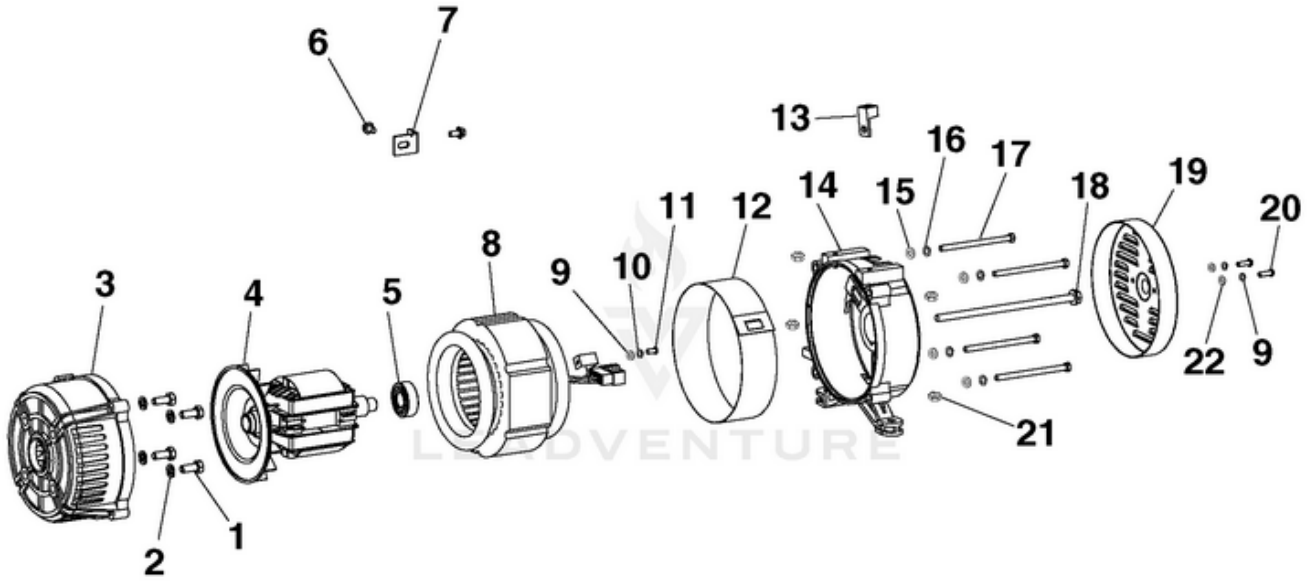

HGCA1400 1400 Watt Generator - Figure C

HOMELITE GENERATOR - HGCA1400 SERIES

FIGURE C
(FIGURA C)

Rendered by LeadVenture, Inc

Ref #	Part #	Description	Qty	Context Note
1	099958002060	Bushing	4	
2	099958002061	Bolt (M6 x 25 mm)	4	
3	099958002014	Fuel Strainer	1	
4	099958002015	Fuel Cap	1	
5	099958002062	Clip	1	
6	099958002063	Fuel Tank	2	
7	099958002013	Fuel Filter	1	
8	099958002016	Fuel Valve	1	
9	099958002064	Fuel Hose	3	
10	099958002065	Lock Washer (M5)	1	
11	099958002066	Bolt (M5 x 10 mm)	1	
12	099958002017	Band	1	
13	099958002067	Grounding Pin	1	
14	099958002018	Bearing Case	1	
15	099958002068	Washer (M6)	4	
16	099958002069	Lock Washer (M6)	4	
17	099958002019	Bolt (M6)	4	
18	099958002020	Bolt	1	
19	099958002021	Brush Cover	1	
20	099958002070	Bolt (M5)	2	
21	099958002073	Lock Nut (M8)	4	
22	099958002072	Lock Washer (M5)	2	

HGCA1400 1400 Watt Generator - Figure D

HOMELITE GENERATOR - HGCA1400 SERIES

FIGURE D
(FIGURA D)

Rendered by LeadVenture, Inc

Ref #	Part #	Description	Qty	Context Note
1	099958002074	Wire (Double End)	1	
2	099958002075	Wire (Single End)	1	
3	099958002027	Wire Harness	1	
4	099958002028	Control Panel Box	1	
5	099958002076	Receptacle	1	
6	099958002031	Circuit Breaker (12 AMP)	1	
7	099958002028	Cover Plate	1	
8	099958002077	DC outlet	1	
9	099958002084	Hex Nut (M4)	3	
10	099958002085	Screw (M6 x 12 mm)	4	
11	099958002086	Washer (M6)	4	
12	099958002078	Screw (M4 x 12 mm)	3	
13	099958002079	Knurled nut	1	
14	099958002080	Screw (M4 x 15 mm)	5	
15	099958002030	Switch	1	
16	099958002081	Bolt (M4 x 15 mm)	1	
17	099958002029	Capacitor	1	
18	099958002082	Washer (M4)	4	
19	099958002083	Wavy Washer	3	