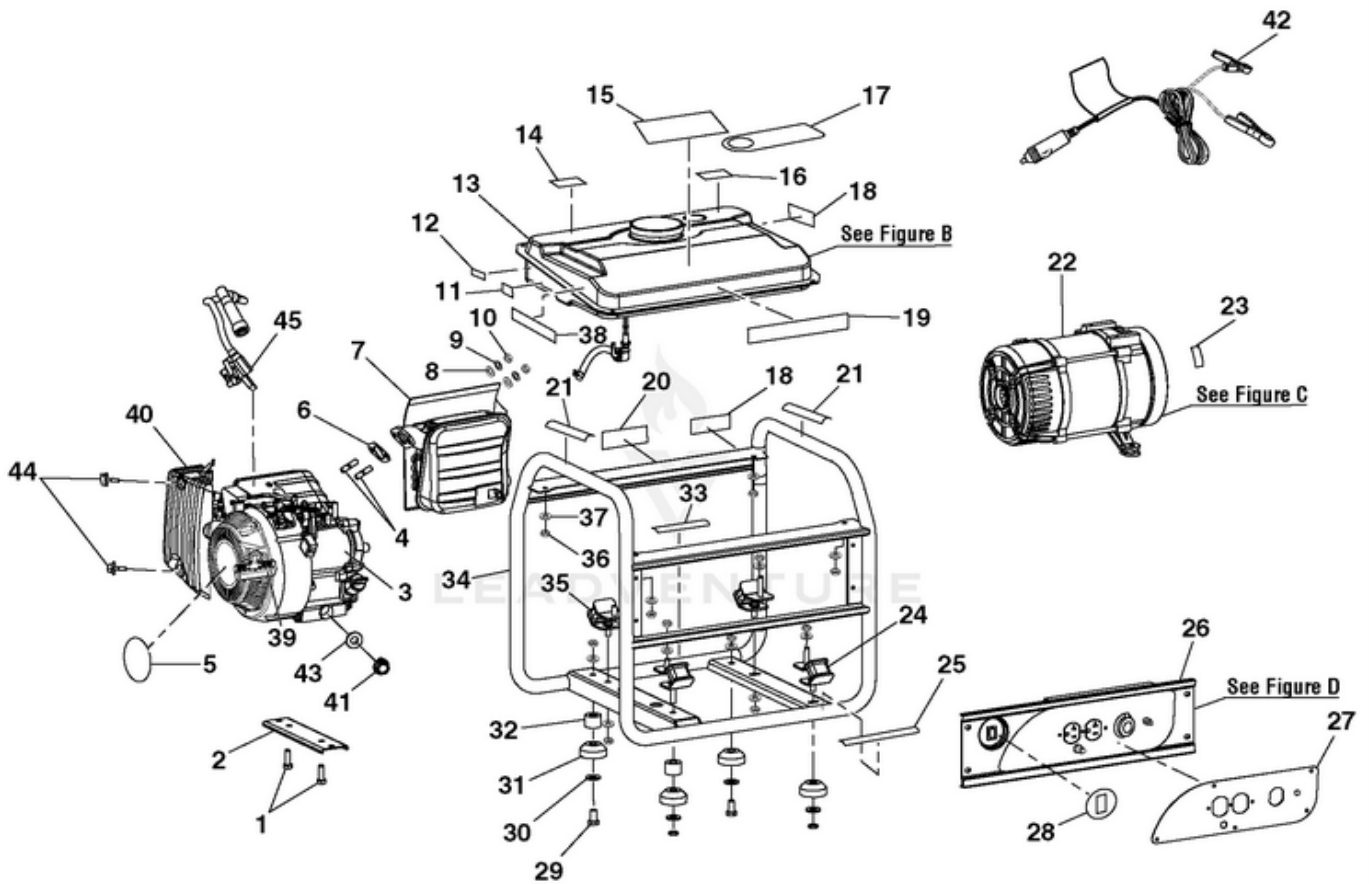

HGCA1400 1400 Watt Generator - General Assembly

HOMELITE GENERATOR - HGCA1400 SERIES

FIGURE A
(FIGURA A)

Rendered by LeadVenture, Inc.

Ref #	Part #	Description	Qty	Context Note
1	099958002047	Screw (M8 x 20 mm)	2	
2	099958002001	Engine Support Bracket	1	
3	099958002002	Engine (3.0 HP OHV)	1	
4	099958002003	Exhaust Bolt	2	
5	940633006	Recoil Housing Label	1	
6	099958002004	Exhaust Gasket	1	
7	099958002005	Muffler	1	
8	099958002048	Washer (M8)	2	
9	099958002049	Lock Washer (M8)	2	
10	099958002050	Hex Nut (M8)	2	
11	940647041	Choke Label	1	
12	941494007	Fuel Valve Label	1	
13	099958002010	Fuel Tank	1	
14	940515023	CPSC Label (ENG)	1	
15	940654112	Danger Label	1	
16	940515024	CPSC Label (FR)	1	
17	940974058	Hang Tag	1	
18	940680034	Hot Surface Label	2	
19	940705104	Logo Label	1	
20	940678156-01	Data Label	1	
21	940513018	Ground Warning Label	2	
22	099958002051	Generator Head	1	
23	940513002	Ground Icon Label	1	
24	099958002026	Vibration Absorber (Generator Head Side)	2	
25	940708007	Lubricant Warning Label	1	
26	099958002052	Control Panel	1	
27	940040015	Control Panel Label	1	
28	940698012	On/Off Label	1	
29	099958002053	Bolt (M8 x 16 mm)	2	
30	099958002054	Washer (M8)	4	
31	099958002025	Rubber Foot	4	
32	099958002055	Spacer	2	
33	940974007	UL Warning Label	1	
34	099958002022	Frame	1	
35	099958002023	Vibration Absorber (Air Box Side)	2	
36	099958002056	Lock Nut (M6)	12	
37	099958002057	Washer (M6)	12	
38	940996008	Starting Label	1	
39	099958002033	Recoil Starter Grip	1	
40	099958002042	Air Box Cover	1	
41	099958002035	Oil Drainage Plug	1	
42	290425001	Battery Cable Assembly	1	
43	099958002036	Drain Plug Seal	1	
44	099958002043	Screw	2	
45	099958002046	Ignition Coil	1