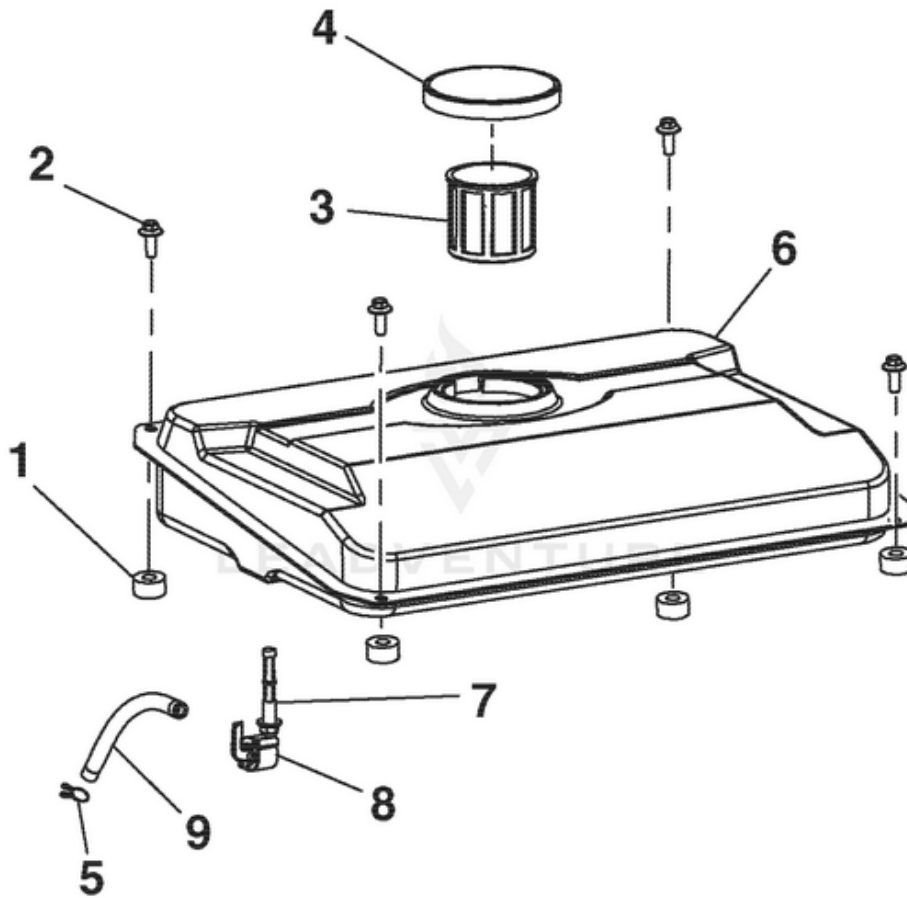

Ref #	Part #	Description	Qty	Context Note
	099958002039	Spark Plug	1	(Not Shown)
	099958002032	Recoil Assembly	1	(Not Shown)
	099958002034	Fan Case Cover	1	(Not Shown)
	099958002037	Oil Fill Seal	2	(Not Shown)
	099958002040	Air Cleaner Seat	1	(Not Shown)
	099958002041	Air Cleaner Element	1	(Not Shown)
	099958002044	Governor Connecting Rod	1	(Not Shown)
	099958002045	Governor Spring	1	(Not Shown)
	099958002089	Head Cover Gasket	1	(Not Shown)
	099958002087	Carburetor Assembly	1	(Not Shown)
	988000040	Operator's Manual	1	(Not Shown)

HGCA1400 1400 Watt Generator - Figure B

HOMELITE GENERATOR - HGCA1400 SERIES

FIGURE B
(FIGURA B)

Rendered by LeadVenture, Inc.

Ref #	Part #	Description	Qty	Context Note
1	099958002007	Bushing	4	
2	099958002058	Bolt (M6 x 25 mm)	4	
3	099958002008	Fuel Strainer	1	
4	099958002009	Fuel Cap	1	
5	099958002059	Clip	1	
6	099958002010	Fuel Tank	1	
7	099958002011	Fuel Filter	1	
8	099958002012	Fuel Valve	1	
9	099958002006	Fuel Hose	1	

HGCA1400 1400 Watt Generator - Figure C

HOMELITE GENERATOR - HGCA1400 SERIES

FIGURE C
(FIGURA C)

Rendered by LeadVenture, Inc

Ref #	Part #	Description	Qty	Context Note
1	099958002060	Bushing	4	
2	099958002061	Bolt (M6 x 25 mm)	4	
3	099958002014	Fuel Strainer	1	
4	099958002015	Fuel Cap	1	
5	099958002062	Clip	1	
6	099958002063	Fuel Tank	2	
7	099958002013	Fuel Filter	1	
8	099958002016	Fuel Valve	1	
9	099958002064	Fuel Hose	3	
10	099958002065	Lock Washer (M5)	1	
11	099958002066	Bolt (M5 x 10 mm)	1	
12	099958002017	Band	1	
13	099958002067	Grounding Pin	1	
14	099958002018	Bearing Case	1	
15	099958002068	Washer (M6)	4	
16	099958002069	Lock Washer (M6)	4	
17	099958002019	Bolt (M6)	4	
18	099958002020	Bolt	1	
19	099958002021	Brush Cover	1	
20	099958002070	Bolt (M5)	2	
21	099958002073	Lock Nut (M8)	4	
22	099958002072	Lock Washer (M5)	2	