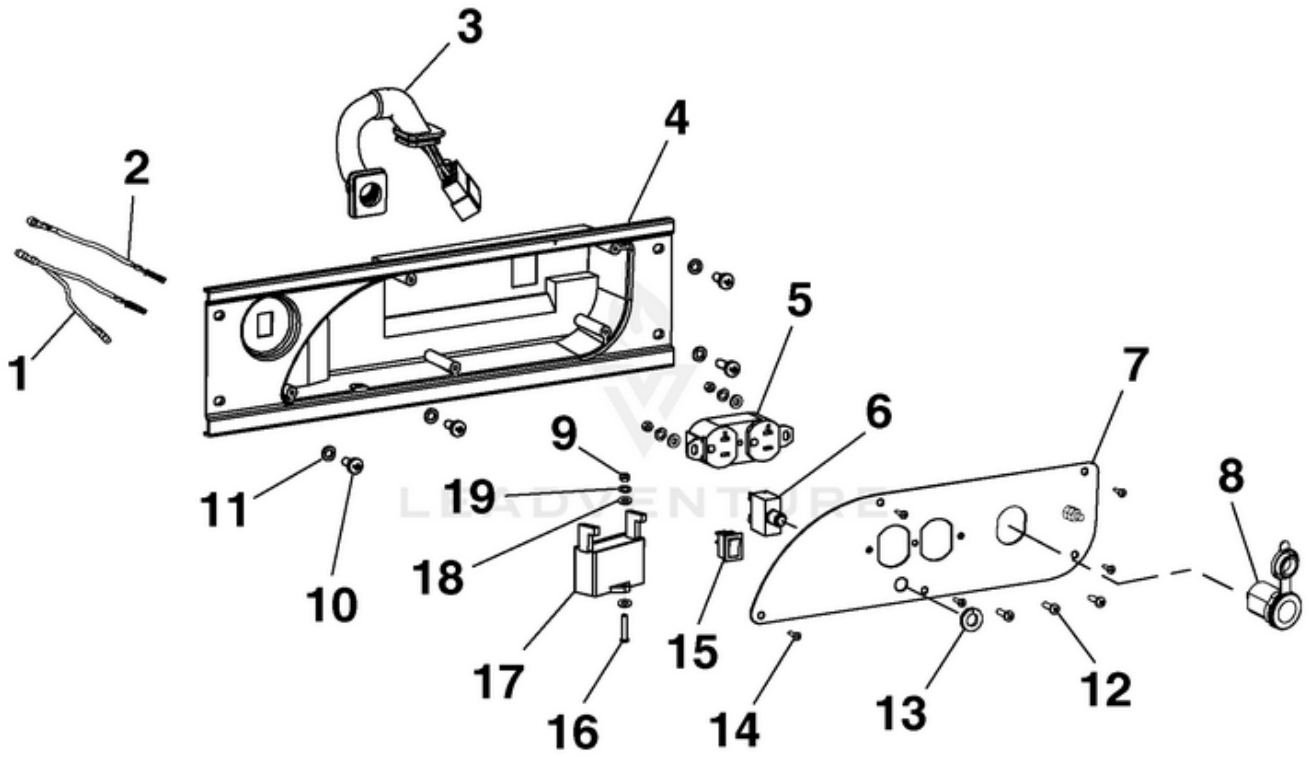

HGCA1400 1400 Watt Generator - Figure C

HOMELITE GENERATOR - HGCA1400 SERIES

FIGURE C
(FIGURA C)

Rendered by LeadVenture, Inc

Ref #	Part #	Description	Qty	Context Note
1	099958002060	Bushing	4	
2	099958002061	Bolt (M6 x 25 mm)	4	
3	099958002014	Fuel Strainer	1	
4	099958002015	Fuel Cap	1	
5	099958002062	Clip	1	
6	099958002063	Fuel Tank	2	
7	099958002013	Fuel Filter	1	
8	099958002016	Fuel Valve	1	
9	099958002064	Fuel Hose	3	
10	099958002065	Lock Washer (M5)	1	
11	099958002066	Bolt (M5 x 10 mm)	1	
12	099958002017	Band	1	
13	099958002067	Grounding Pin	1	
14	099958002018	Bearing Case	1	
15	099958002068	Washer (M6)	4	
16	099958002069	Lock Washer (M6)	4	
17	099958002019	Bolt (M6)	4	
18	099958002020	Bolt	1	
19	099958002021	Brush Cover	1	
20	099958002070	Bolt (M5)	2	
21	099958002073	Lock Nut (M8)	4	
22	099958002072	Lock Washer (M5)	2	

HGCA1400 1400 Watt Generator - Figure D

HOMELITE GENERATOR - HGCA1400 SERIES

FIGURE D
(FIGURA D)

Rendered by LeadVenture, Inc

Ref #	Part #	Description	Qty	Context Note
1	099958002074	Wire (Double End)	1	
2	099958002075	Wire (Single End)	1	
3	099958002027	Wire Harness	1	
4	099958002028	Control Panel Box	1	
5	099958002076	Receptacle	1	
6	099958002031	Circuit Breaker (12 AMP)	1	
7	099958002028	Cover Plate	1	
8	099958002077	DC outlet	1	
9	099958002084	Hex Nut (M4)	3	
10	099958002085	Screw (M6 x 12 mm)	4	
11	099958002086	Washer (M6)	4	
12	099958002078	Screw (M4 x 12 mm)	3	
13	099958002079	Knurled nut	1	
14	099958002080	Screw (M4 x 15 mm)	5	
15	099958002030	Switch	1	
16	099958002081	Bolt (M4 x 15 mm)	1	
17	099958002029	Capacitor	1	
18	099958002082	Washer (M4)	4	
19	099958002083	Wavy Washer	3	